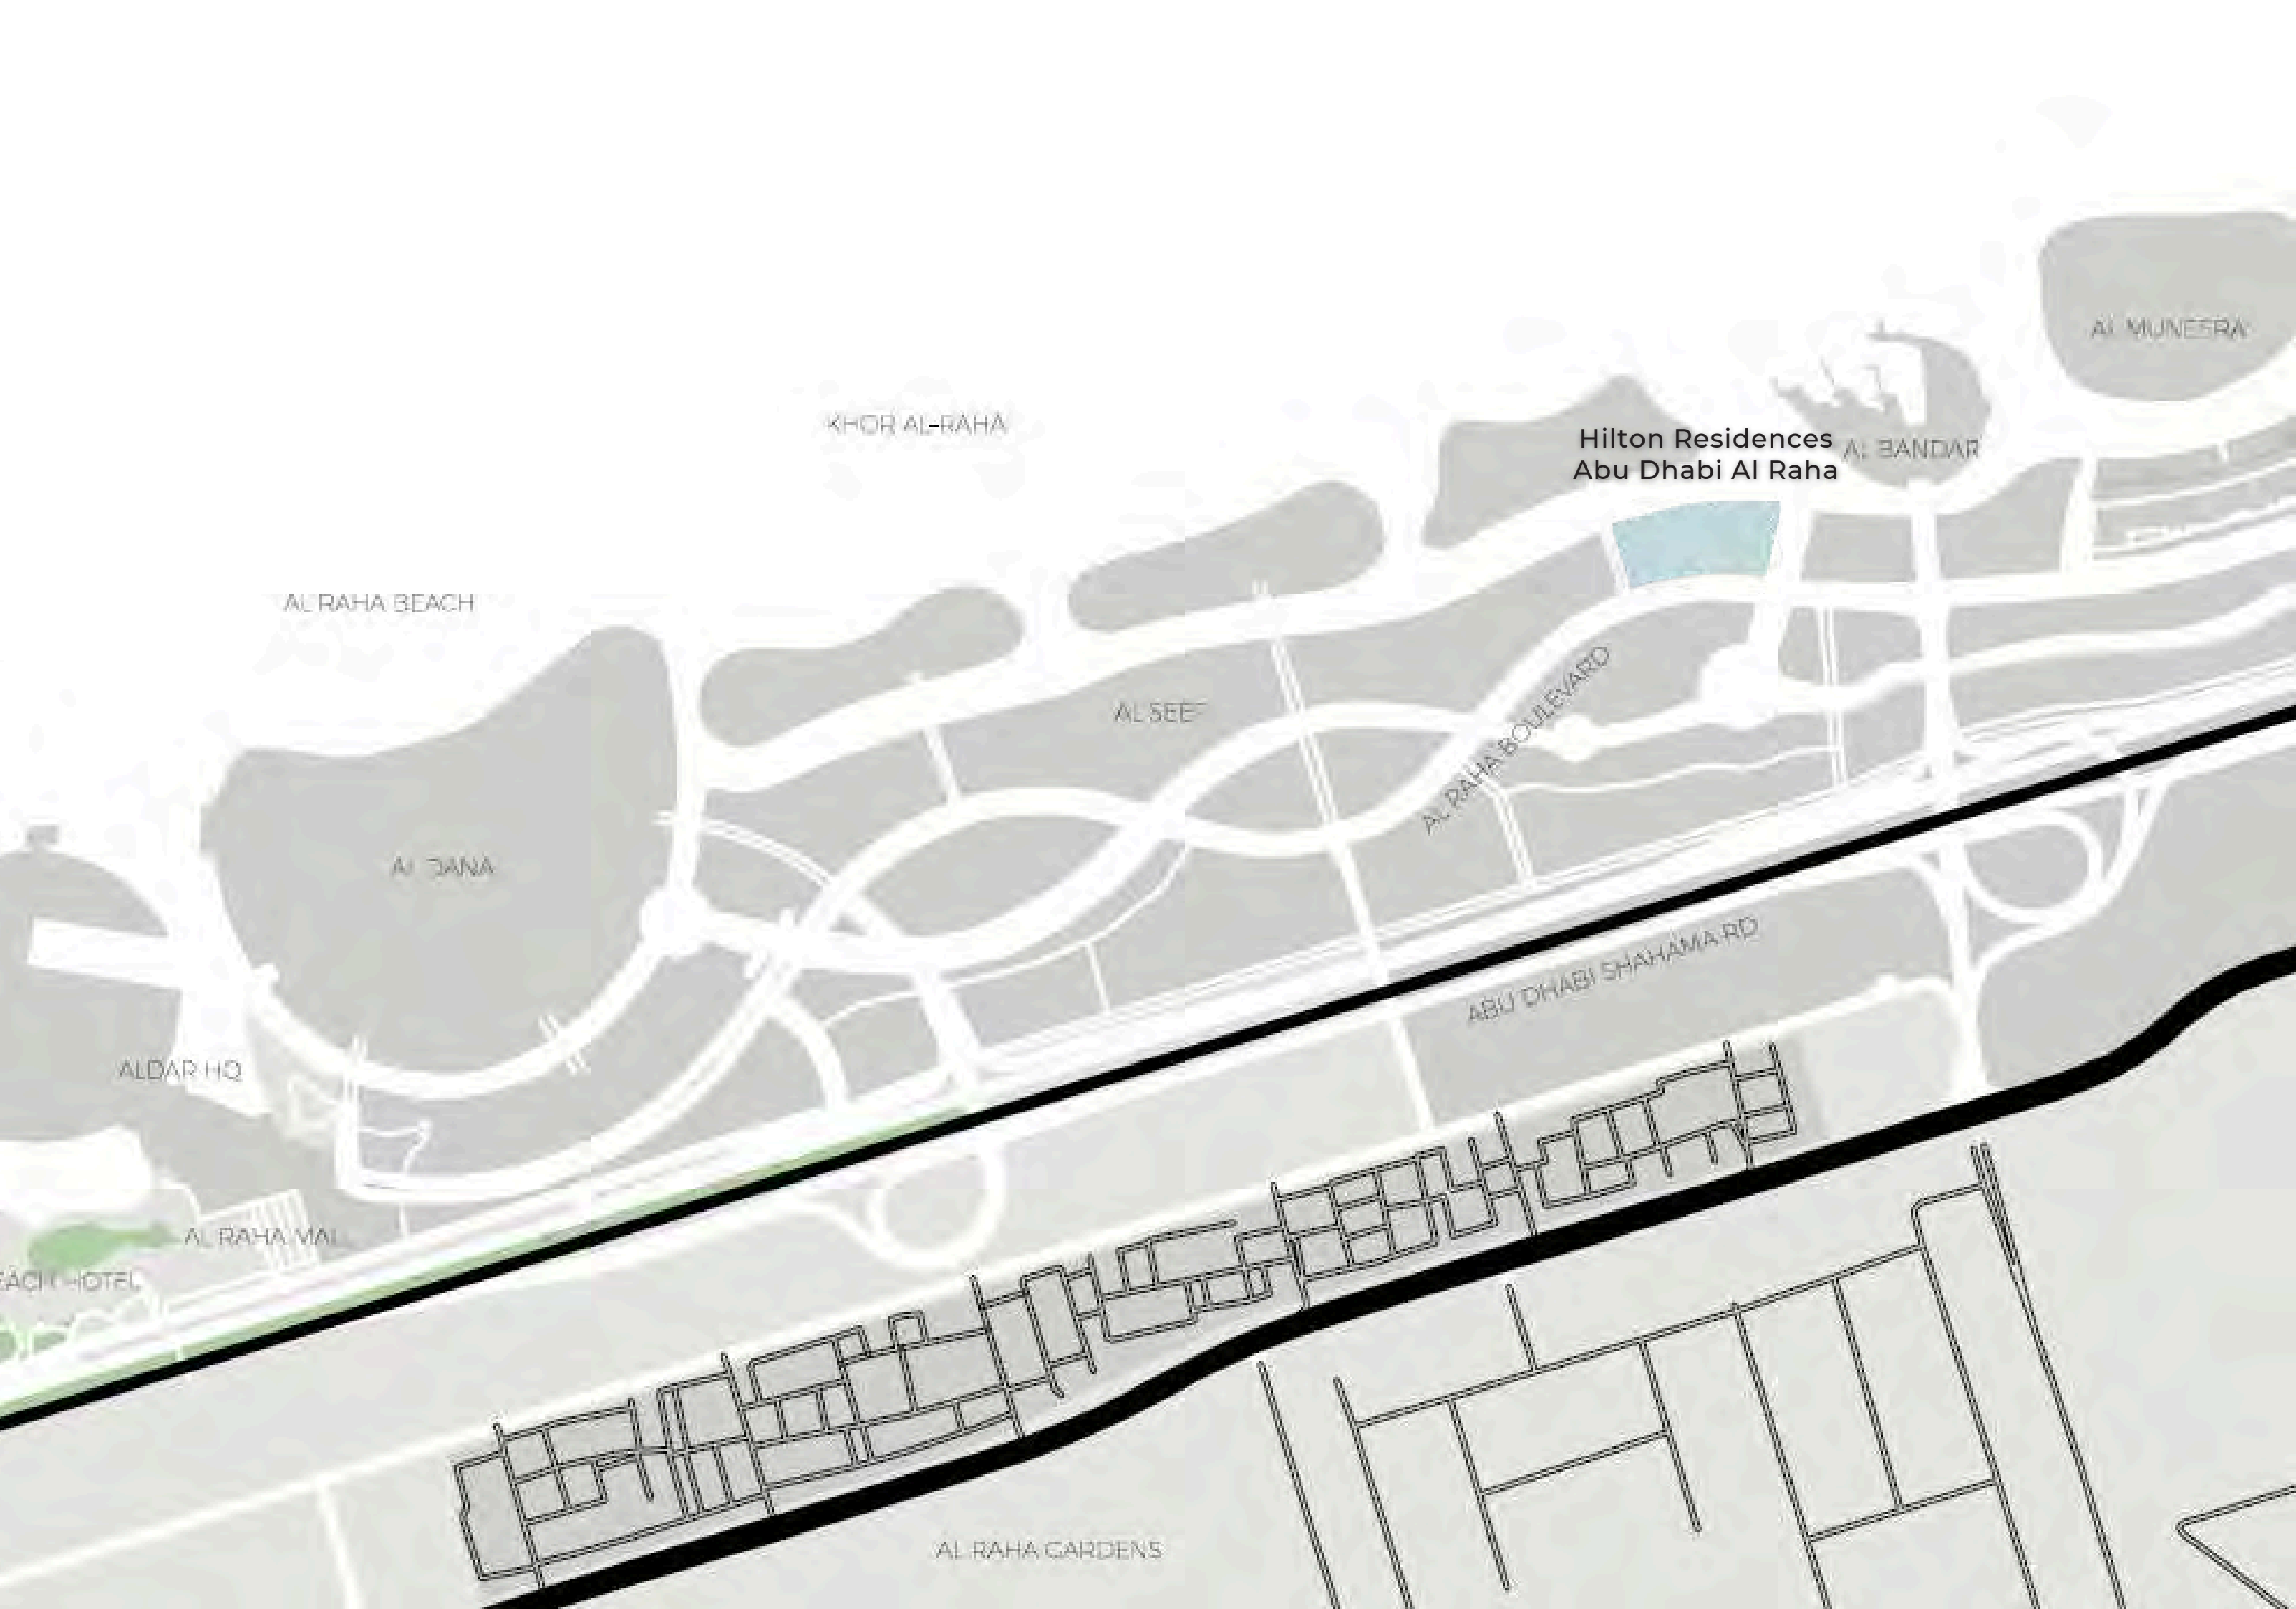

Location

Abu Dhabi's finest within easy reach

Nestled along the pristine Al Raha shoreline, Hilton Residences Abu Dhabi Al Raha is seamlessly connected to Abu Dhabi's exceptional retail, leisure and lifestyle possibilities. It blends effortless reach with exclusive access to spectacular waterfronts, tranquil green spaces and luxurious possibilities. This central location is within minutes from the airport, world-class leisure amenities, retail hotspots, cultural hubs and more.