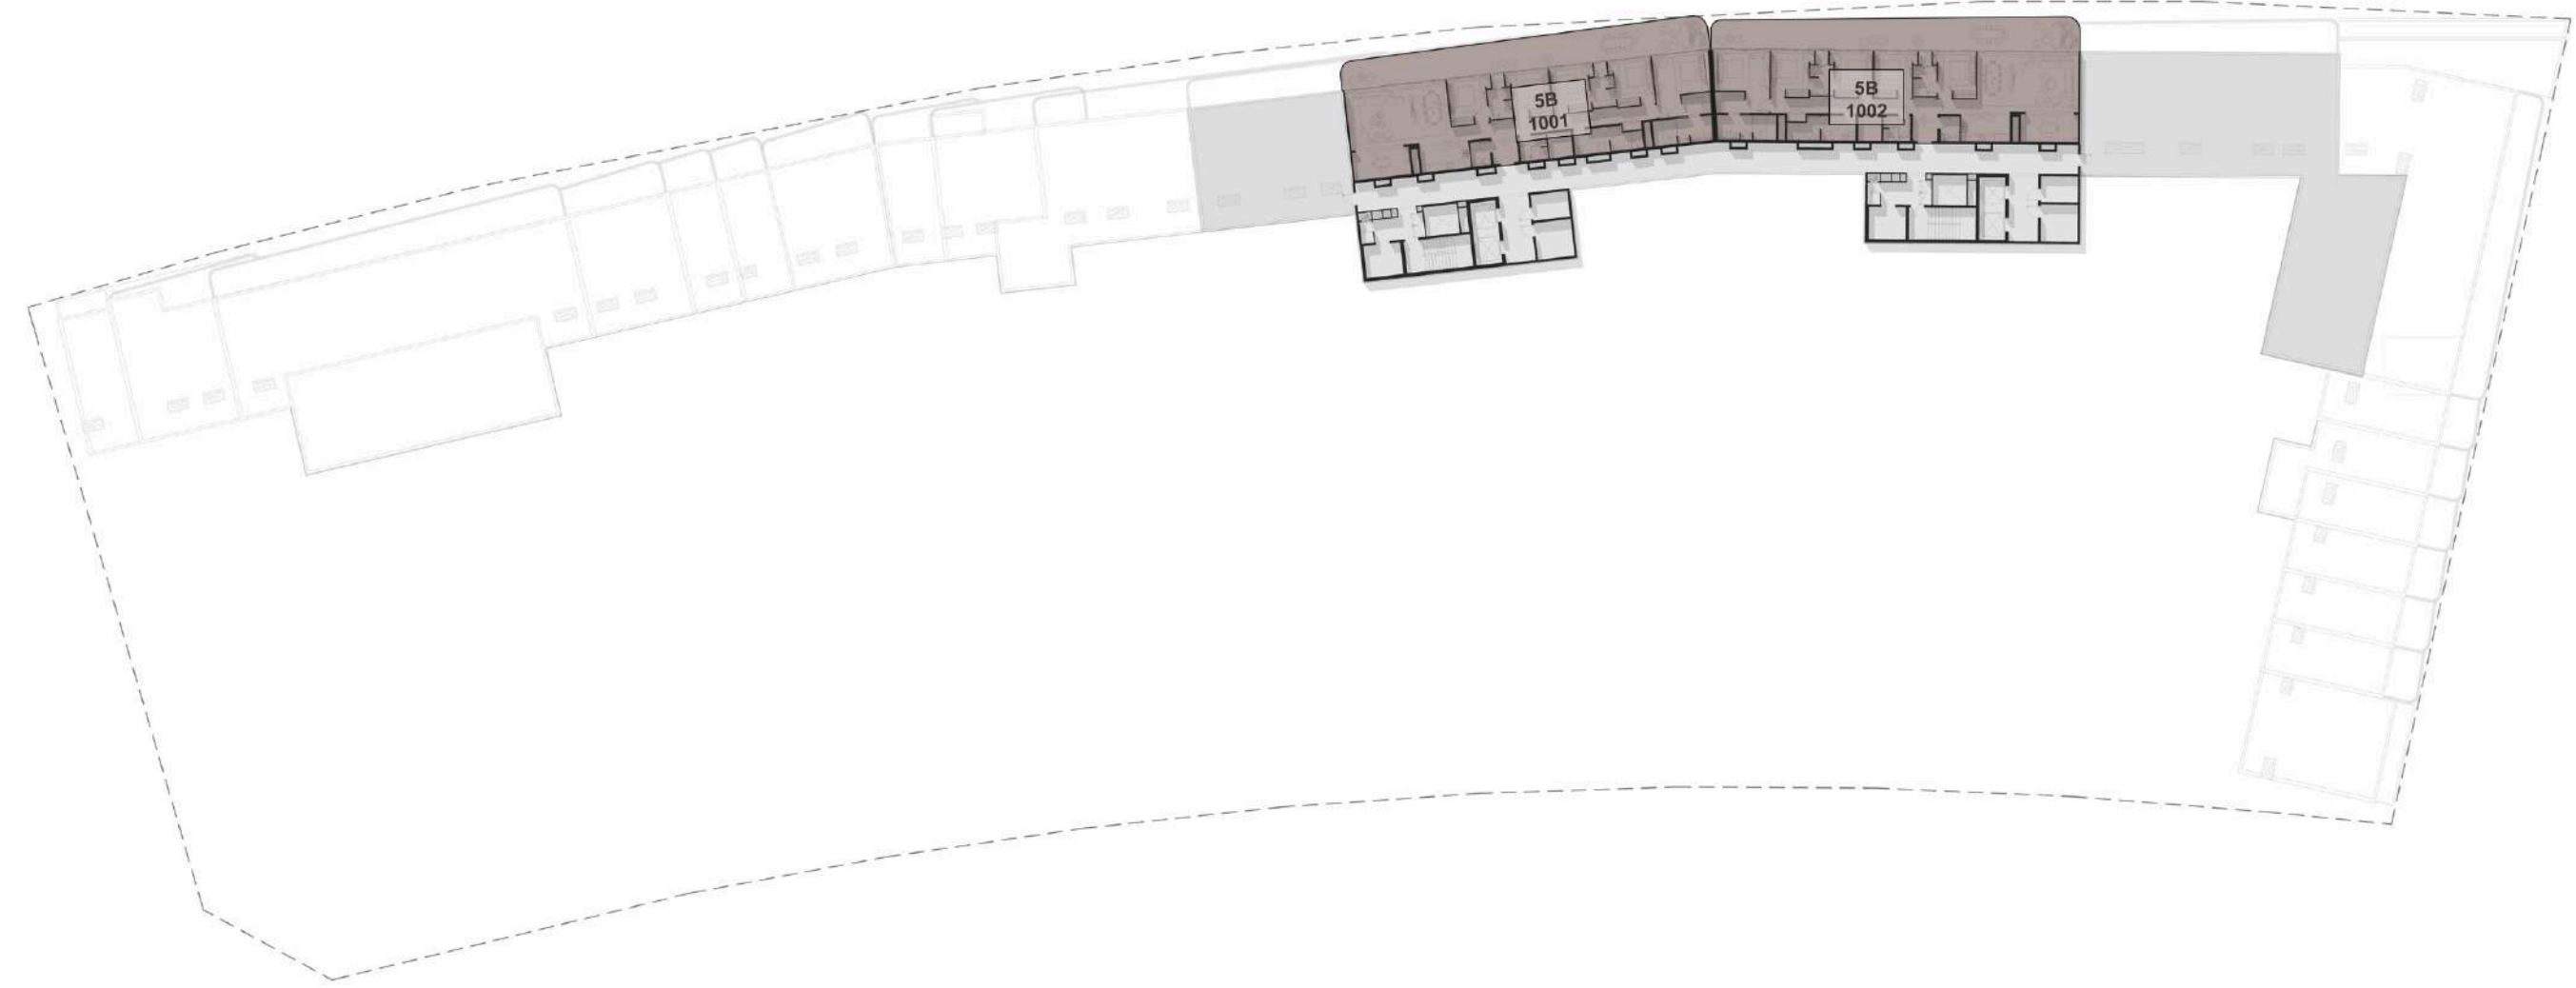

PROMENADE FLOOR

GROUND FLOOR

1ST FLOOR

2ND FLOOR

3RD FLOOR

4TH FLOOR

5TH FLOOR

6TH FLOOR

7TH FLOOR

8TH FLOOR

9TH FLOOR

10TH FLOOR

Unit Layouts

3 - Bedroom Townhouse

- 1- Entrance
- 2- Kitchen
- 3- Dining
- 4- Living
- 5- Bedroom-01
- 6- Walk-in Closet-01
- 7- Bathroom 01
- 8- Powder Room
- 9- Staircase
- 10- Corridor
- 11- Bedroom-02
- 12- Walk-in Closet-02
- 13- Bathroom 02
- 14- Bedroom-03
- 15- Walk-in Closet-03
- 16- Bathroom 03
- 17- Maid Room
- 18- Maid Bathroom
- 19- Terrace