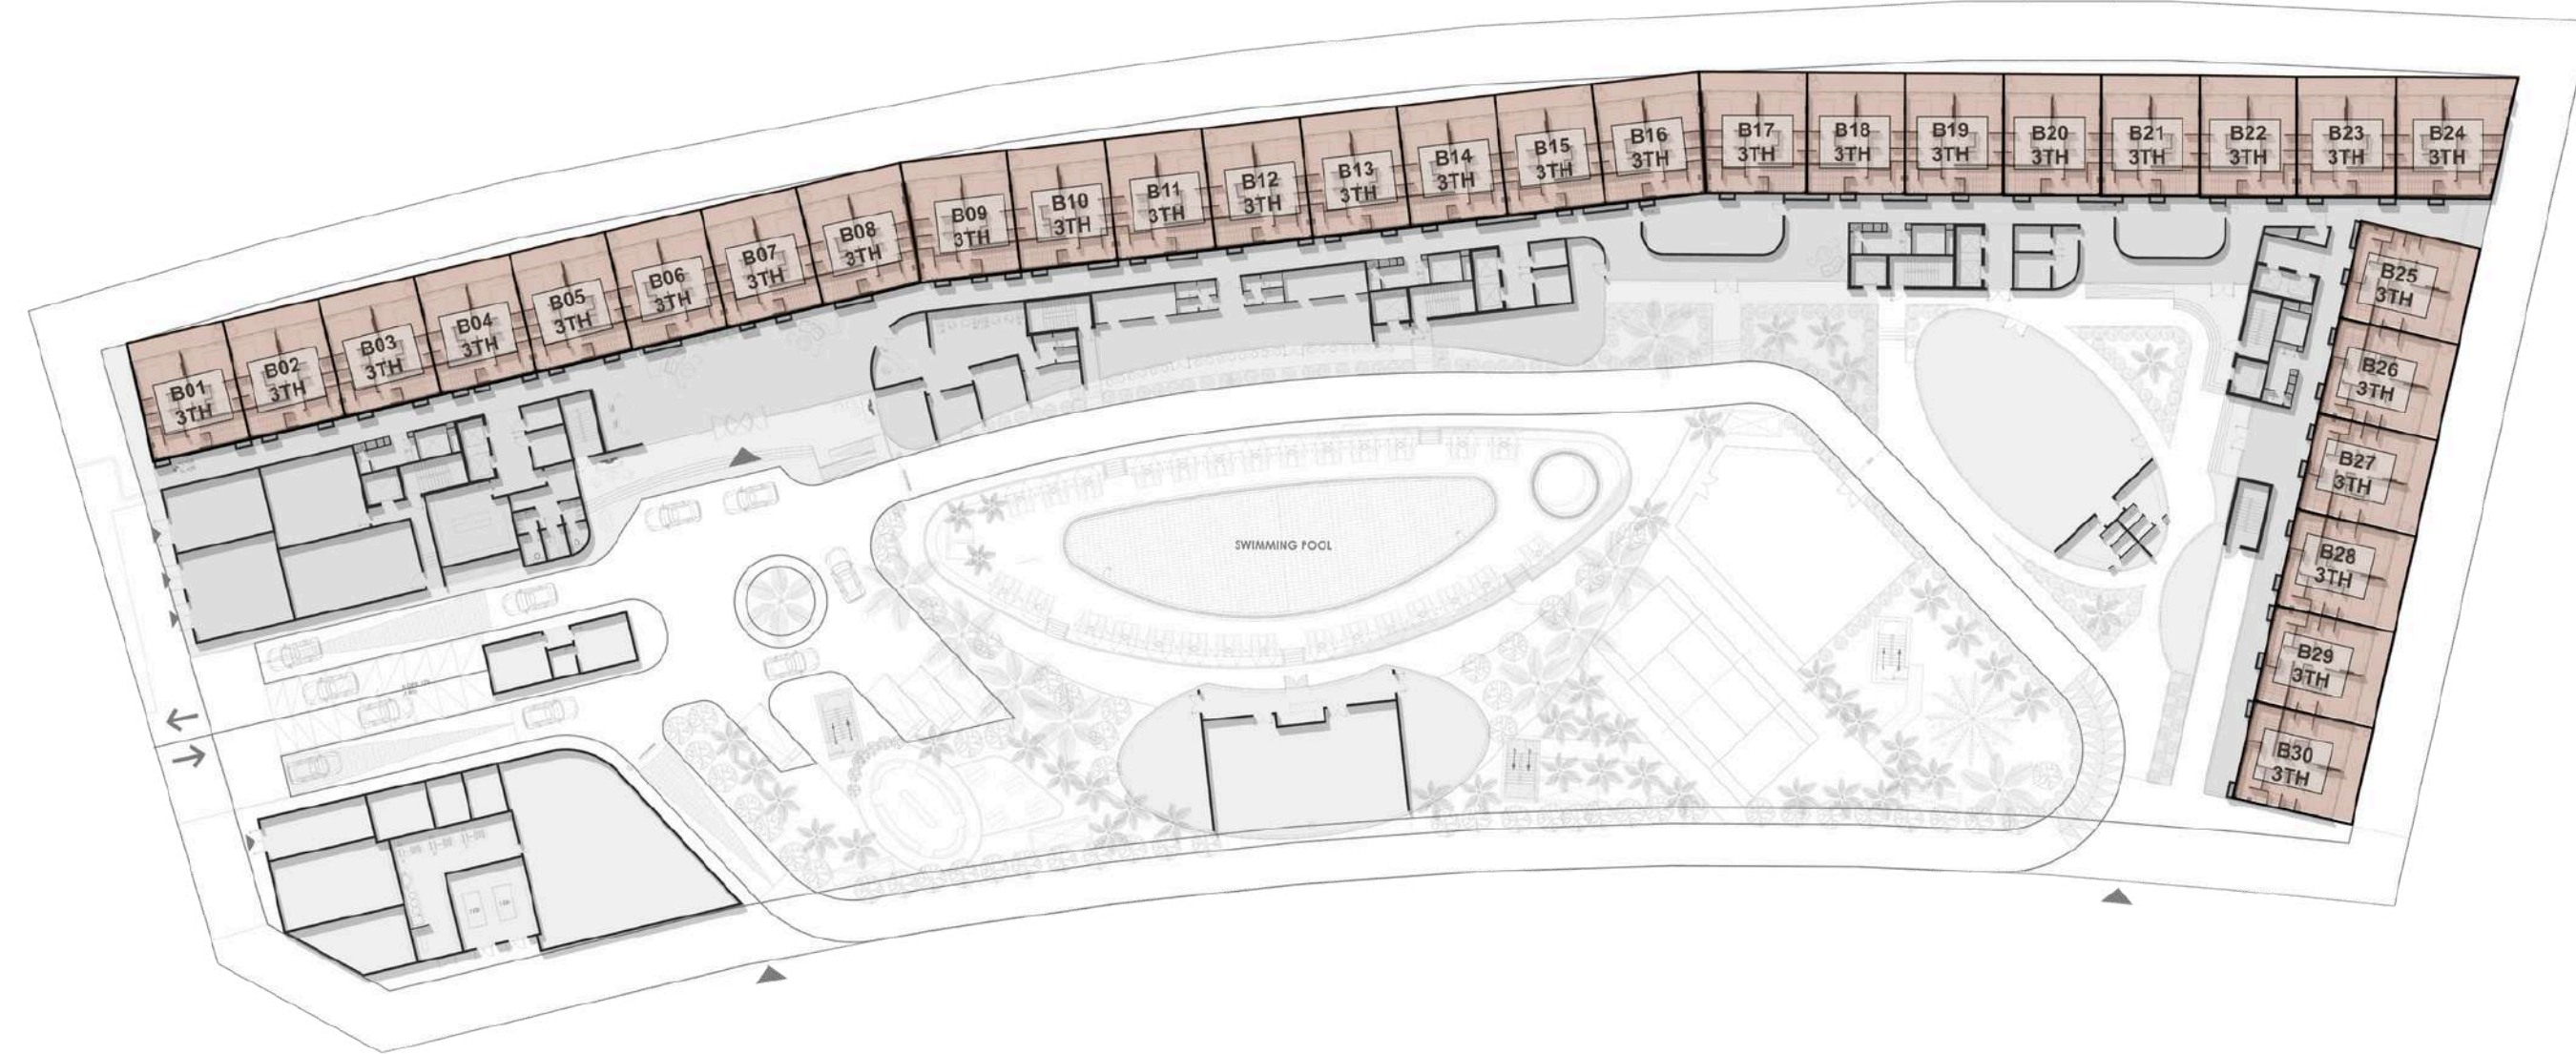

The logo for Hilton Residences Abu Dhabi Al RaHa is positioned on the left side of the image. It features the word "Hilton" in a large, white, serif font with a registered trademark symbol. Below it, the words "RESIDENCES ABU DHABI AL RAHA" are written in a smaller, white, sans-serif font. The background is a warm, beige-toned abstract design with flowing, curved lines that create a sense of movement and depth.

PROMENADE FLOOR

GROUND FLOOR

1ST FLOOR

2ND FLOOR

3RD FLOOR

4TH FLOOR

5TH FLOOR

6TH FLOOR

7TH FLOOR

8TH FLOOR

9TH FLOOR

10TH FLOOR

Unit Layouts

3 - Bedroom Townhouse

- 1- Entrance
- 2- Kitchen
- 3- Dining
- 4- Living
- 5- Bedroom-01
- 6- Walk-in Closet-01
- 7- Bathroom 01
- 8- Powder Room
- 9- Staircase
- 10- Corridor
- 11- Bedroom-02
- 12- Walk-in Closet-02
- 13- Bathroom 02
- 14- Bedroom-03
- 15- Walk-in Closet-03
- 16- Bathroom 03
- 17- Maid Room
- 18- Maid Bathroom
- 19- Terrace