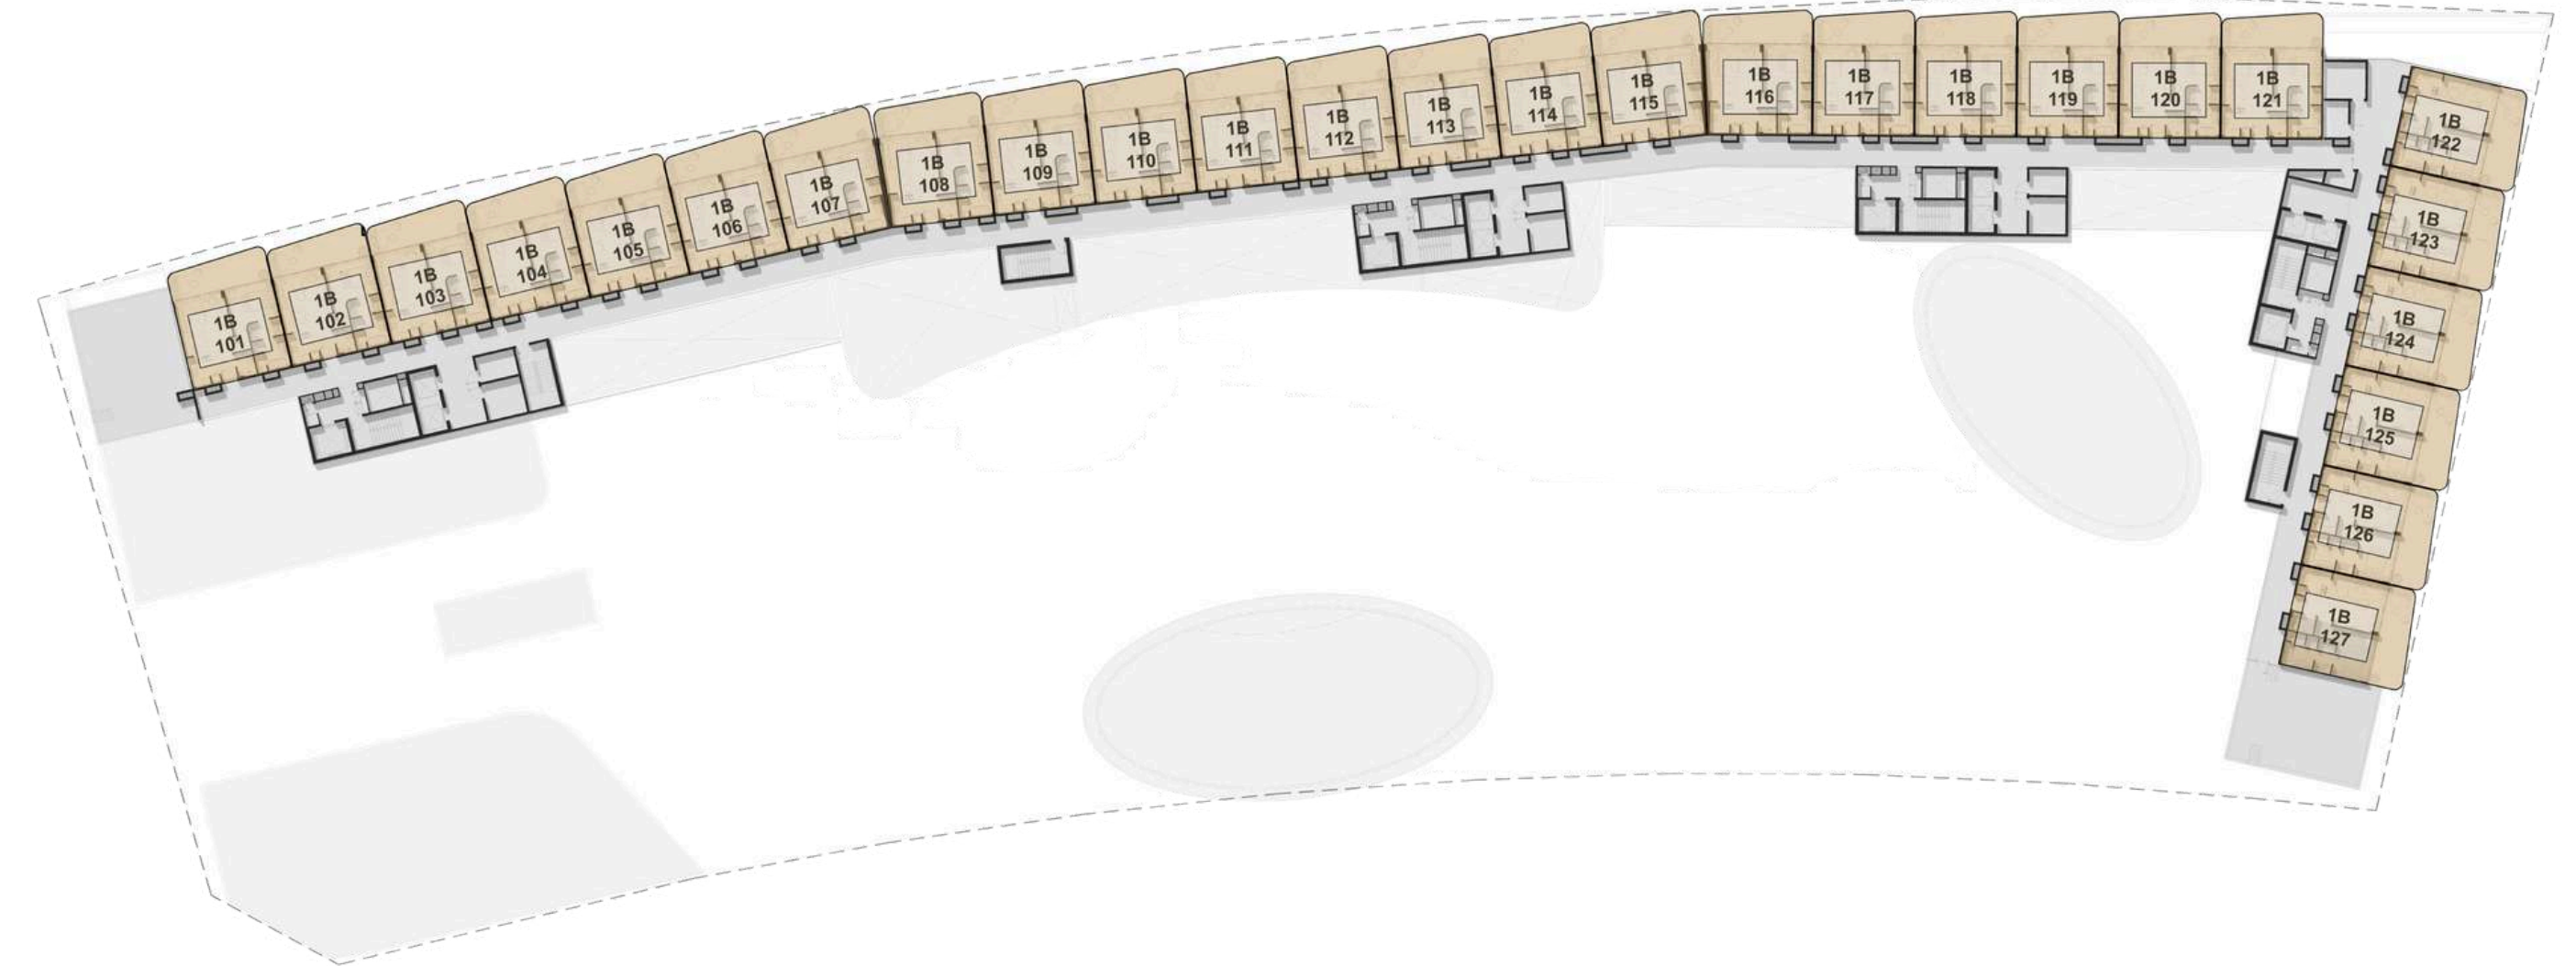

The logo for Hilton Residences Abu Dhabi Al RaHa is positioned on the left side of the image. It features the word "Hilton" in a large, white, serif font with a registered trademark symbol. Below it, the words "RESIDENCES ABU DHABI AL RAHA" are written in a smaller, white, sans-serif font. The background is a warm, beige-toned abstract design with flowing, curved lines that create a sense of movement and depth.

PROMENADE FLOOR

GROUND FLOOR

1ST FLOOR

2ND FLOOR

3RD FLOOR

4TH FLOOR

5TH FLOOR

6TH FLOOR

7TH FLOOR

8TH FLOOR

9TH FLOOR

10TH FLOOR

Unit Layouts

3 - Bedroom Townhouse

- 1- Entrance
- 2- Kitchen
- 3- Dining
- 4- Living
- 5- Bedroom-01
- 6- Walk-in Closet-01
- 7- Bathroom 01
- 8- Powder Room
- 9- Staircase
- 10- Corridor
- 11- Bedroom-02
- 12- Walk-in Closet-02
- 13- Bathroom 02
- 14- Bedroom-03
- 15- Walk-in Closet-03
- 16- Bathroom 03
- 17- Maid Room
- 18- Maid Bathroom
- 19- Terrace