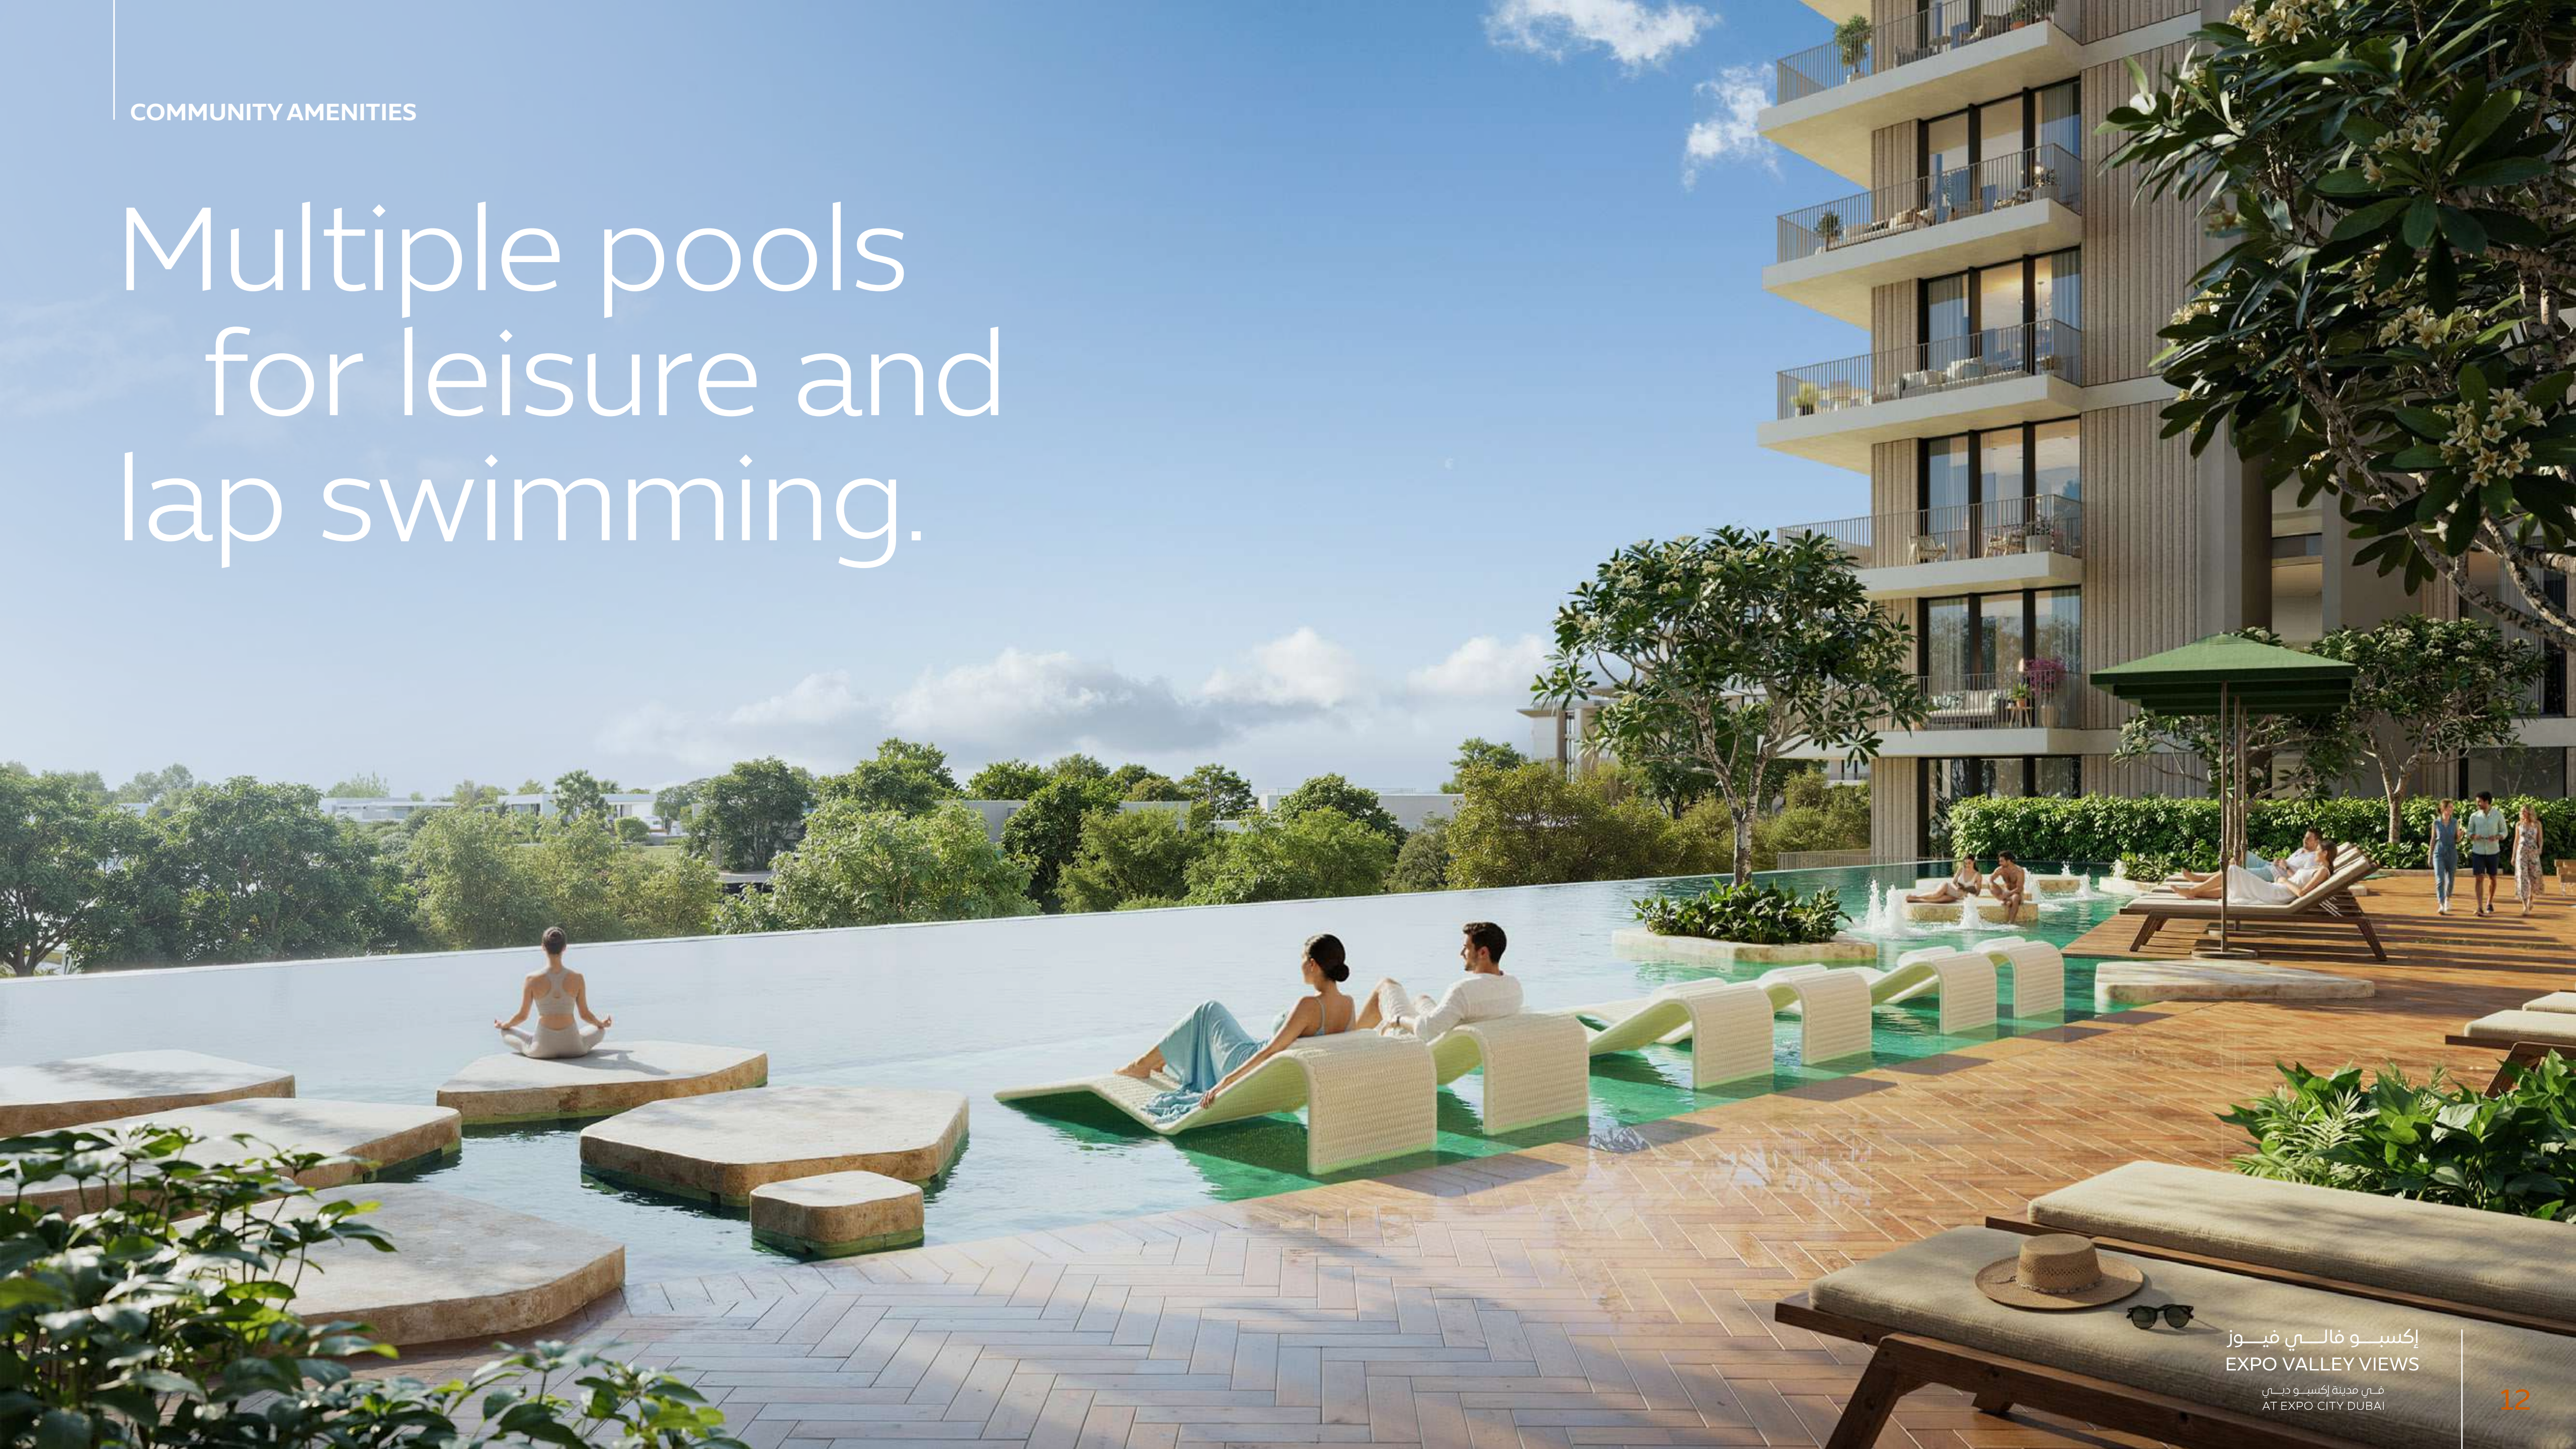

-  Kids' Play Area
-  BBQ and Outdoor Dining Area
-  Yoga areas
-  Community Plaza

COMMUNITY AMENITIES

COMMUNITY AMENITIES

COMMUNITY AMENITIES

# Wellbeing at the core.

Expo Valley Views is designed as a walkable, shaded community, where every space encourages connection, movement, and calm.

-  Wellness terraces and yoga decks
-  Fully equipped gym and fitness studios
-  Kids club and integrated play zones
-  Community Plaza and cafés for gathering and relaxation

# Multiple pools for leisure and lap swimming.