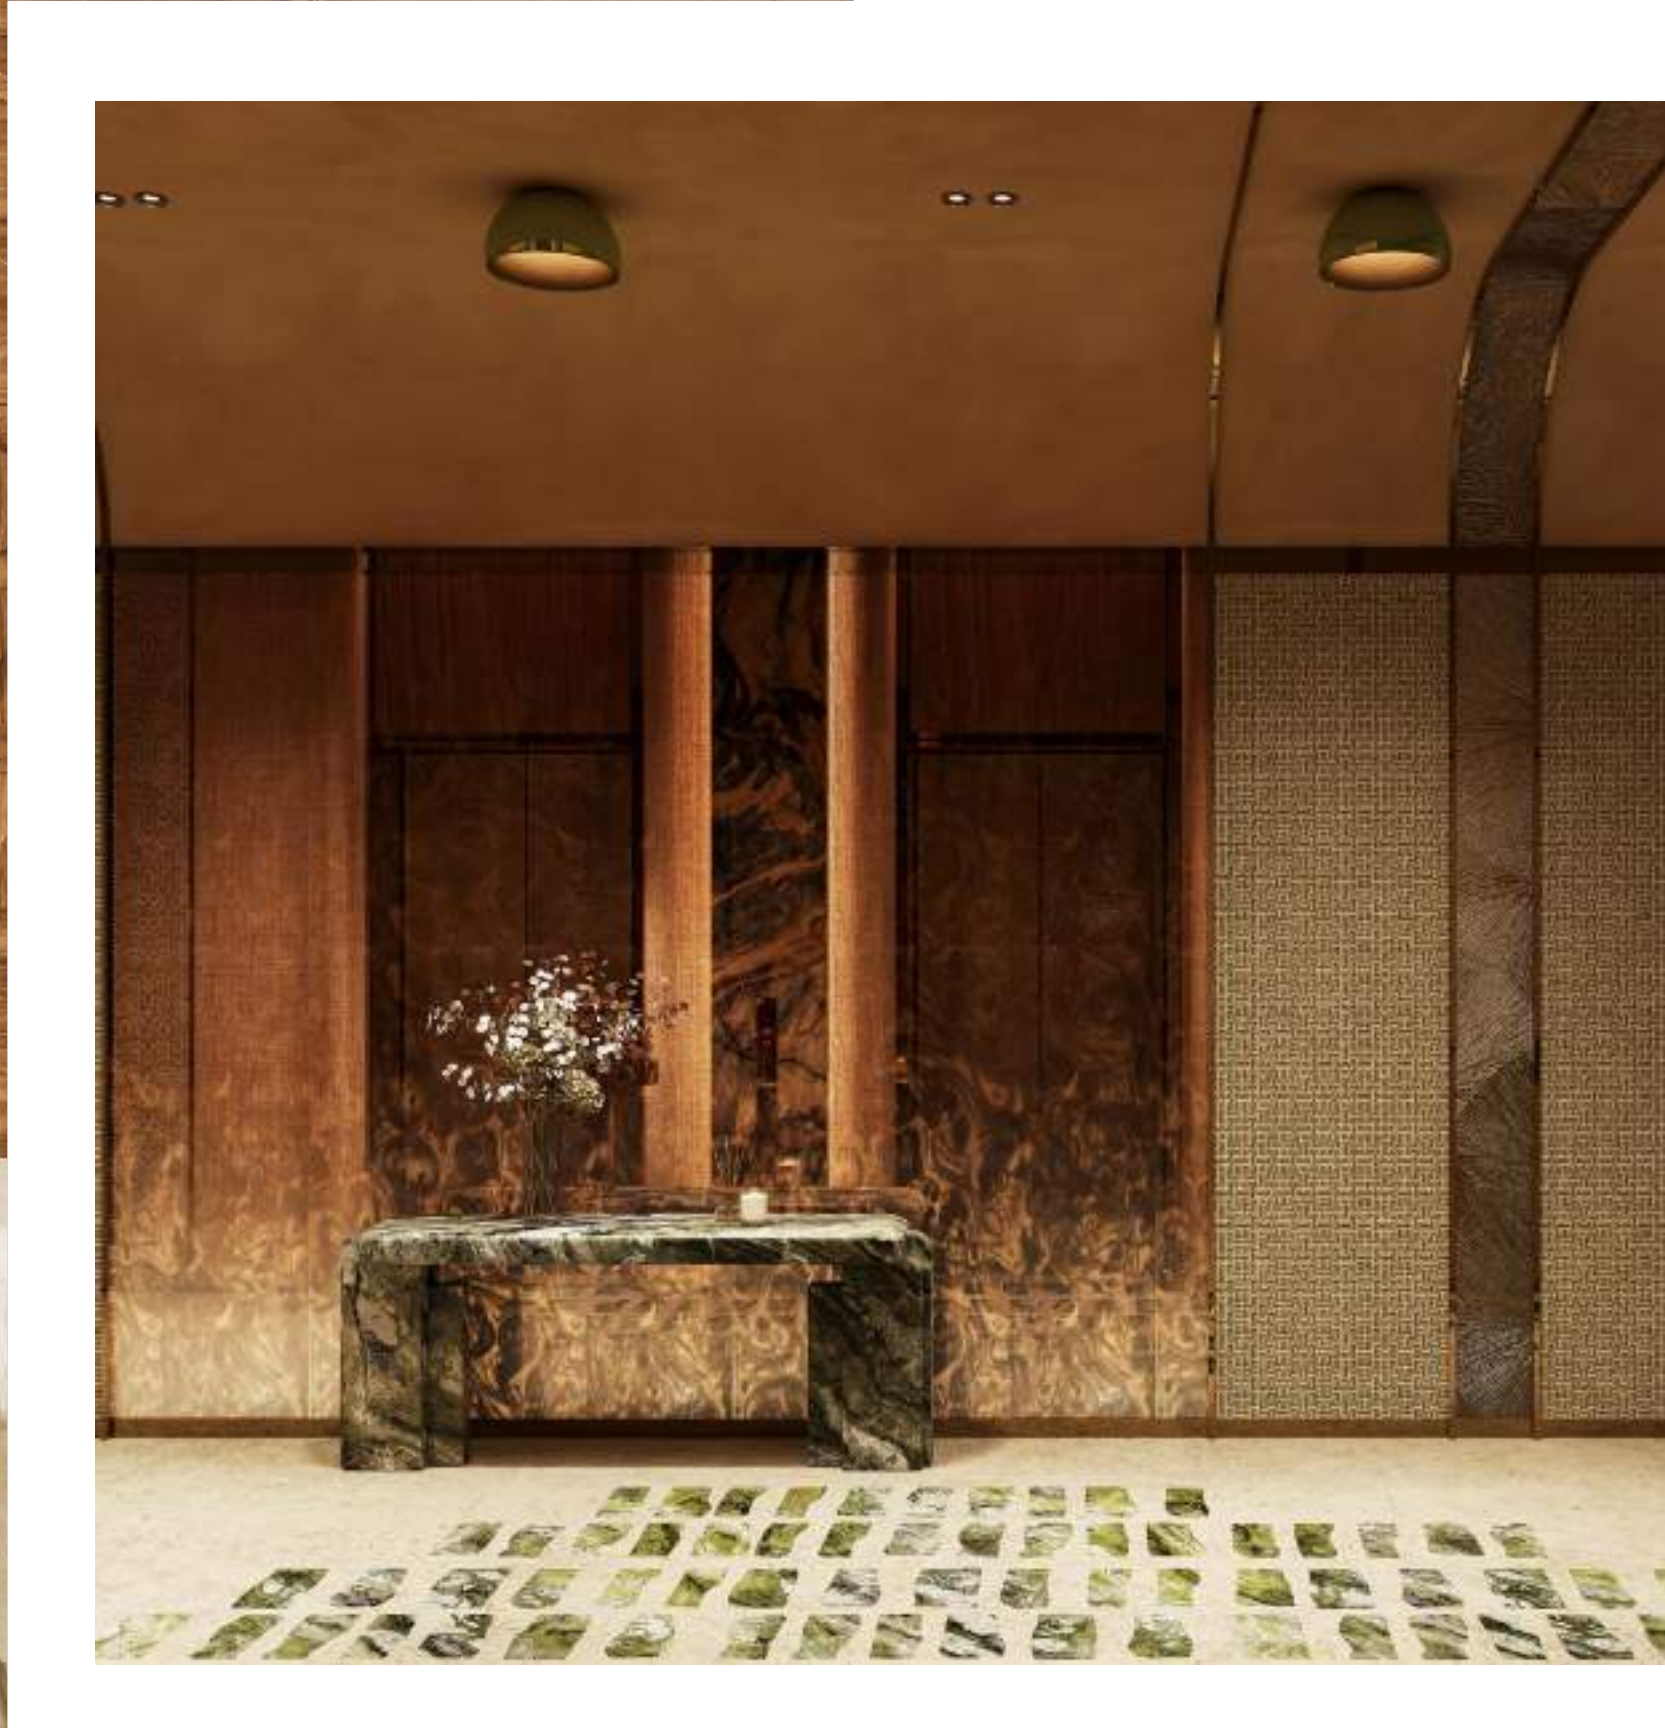

JT
J1 BEACH
THE SPIRIT OF THE RIVERA

RABDAN
SQU
ARE

AN ARRIVAL WORTHY OF ROYALTY

The entrance at Rabdan Square is designed to leave an impression of quiet majesty. Wooden finishes set a warm, dignified tone, while large artworks lend a sense of cultural depth. Floor-to-ceiling windows draw in natural light, softening the space with clarity and calm. Subtle, sober, and opulent, it is an arrival that carries the grace of royalty without the need for grandeur.

RABDAN

RABDAN SQUARE BY RABDAN

SCULPTED FOR A LASTING IMPRESSION

The entrance interiors are a study in permanence and aesthetic. Natural textures and sculpted surfaces come together to create a space both enduring and elegant. Every detail is crafted not just to welcome, but to leave an impression that lingers long after the first step inside.