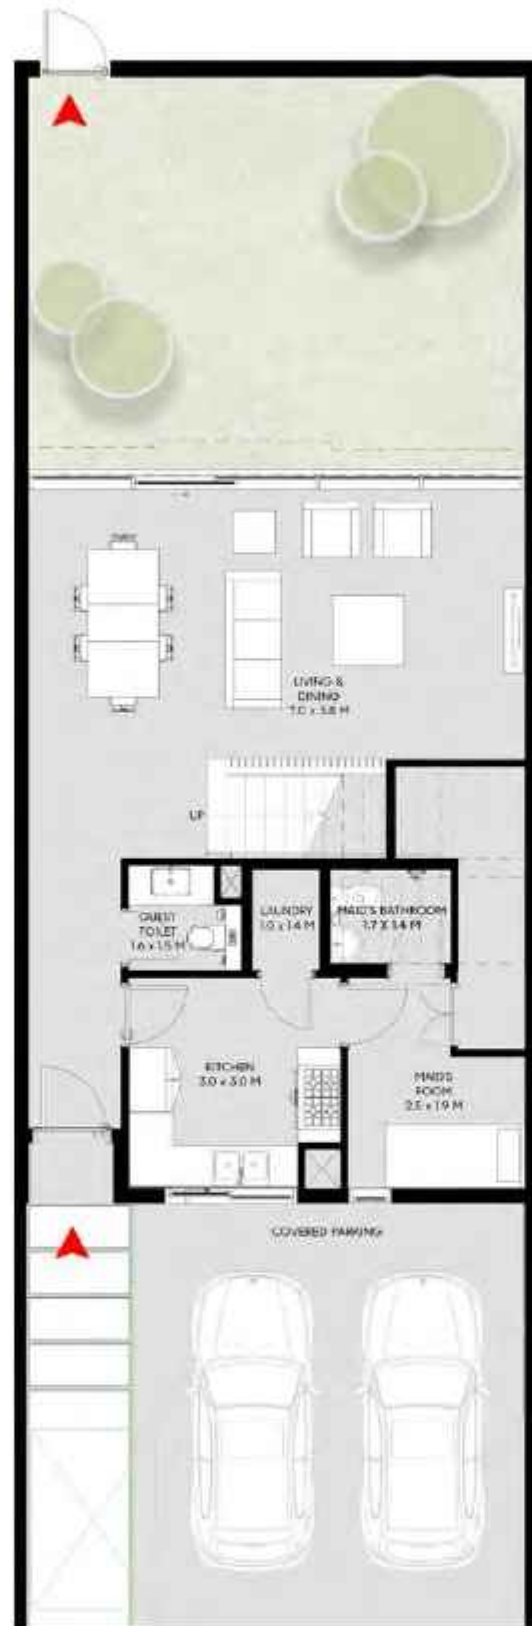

3 Bedroom Layan Townhouse - 2 B

A chic and welcoming home with a garden, balconies, covered parking, living and dining area, laundry room, guest bathroom, maid's bedroom and bathroom, and spacious master bedroom with dressing area.

3 Bedroom Layan Townhouse - 2 B

Ground Floor: 1,226 sq.ft.

First Floor: 1,065 sq.ft.

Total: 2,291 sq.ft.

Ground Floor

تاون هاوس ليان من 3 غرف نوم - 2 ب

الطابق الأرضي: 1,226 قدم مربع

الطابق الأول: 1,065 قدم مربع