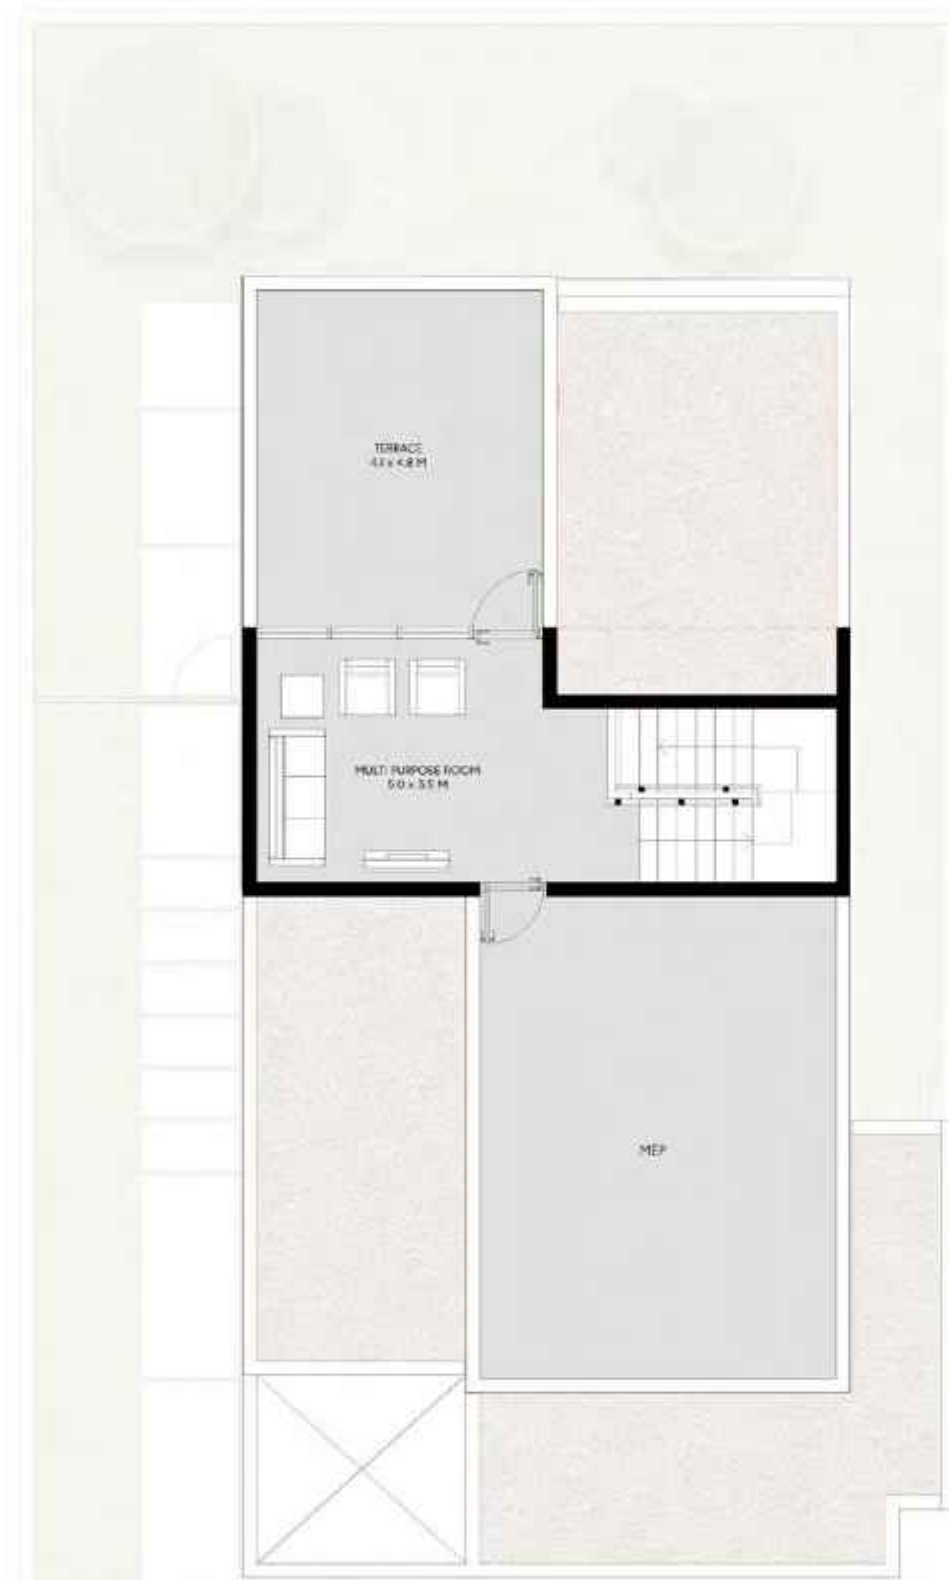

First Floor

4 Bedroom Layan Villa - A

Ground Floor: 1,729 sq.ft.

First Floor: 1,475 sq.ft.

Roof Floor: 561 sq.ft.

Total: 3,765 sq.ft.

Roof Floor

فيلا ليان من 4 غرف نوم - ب