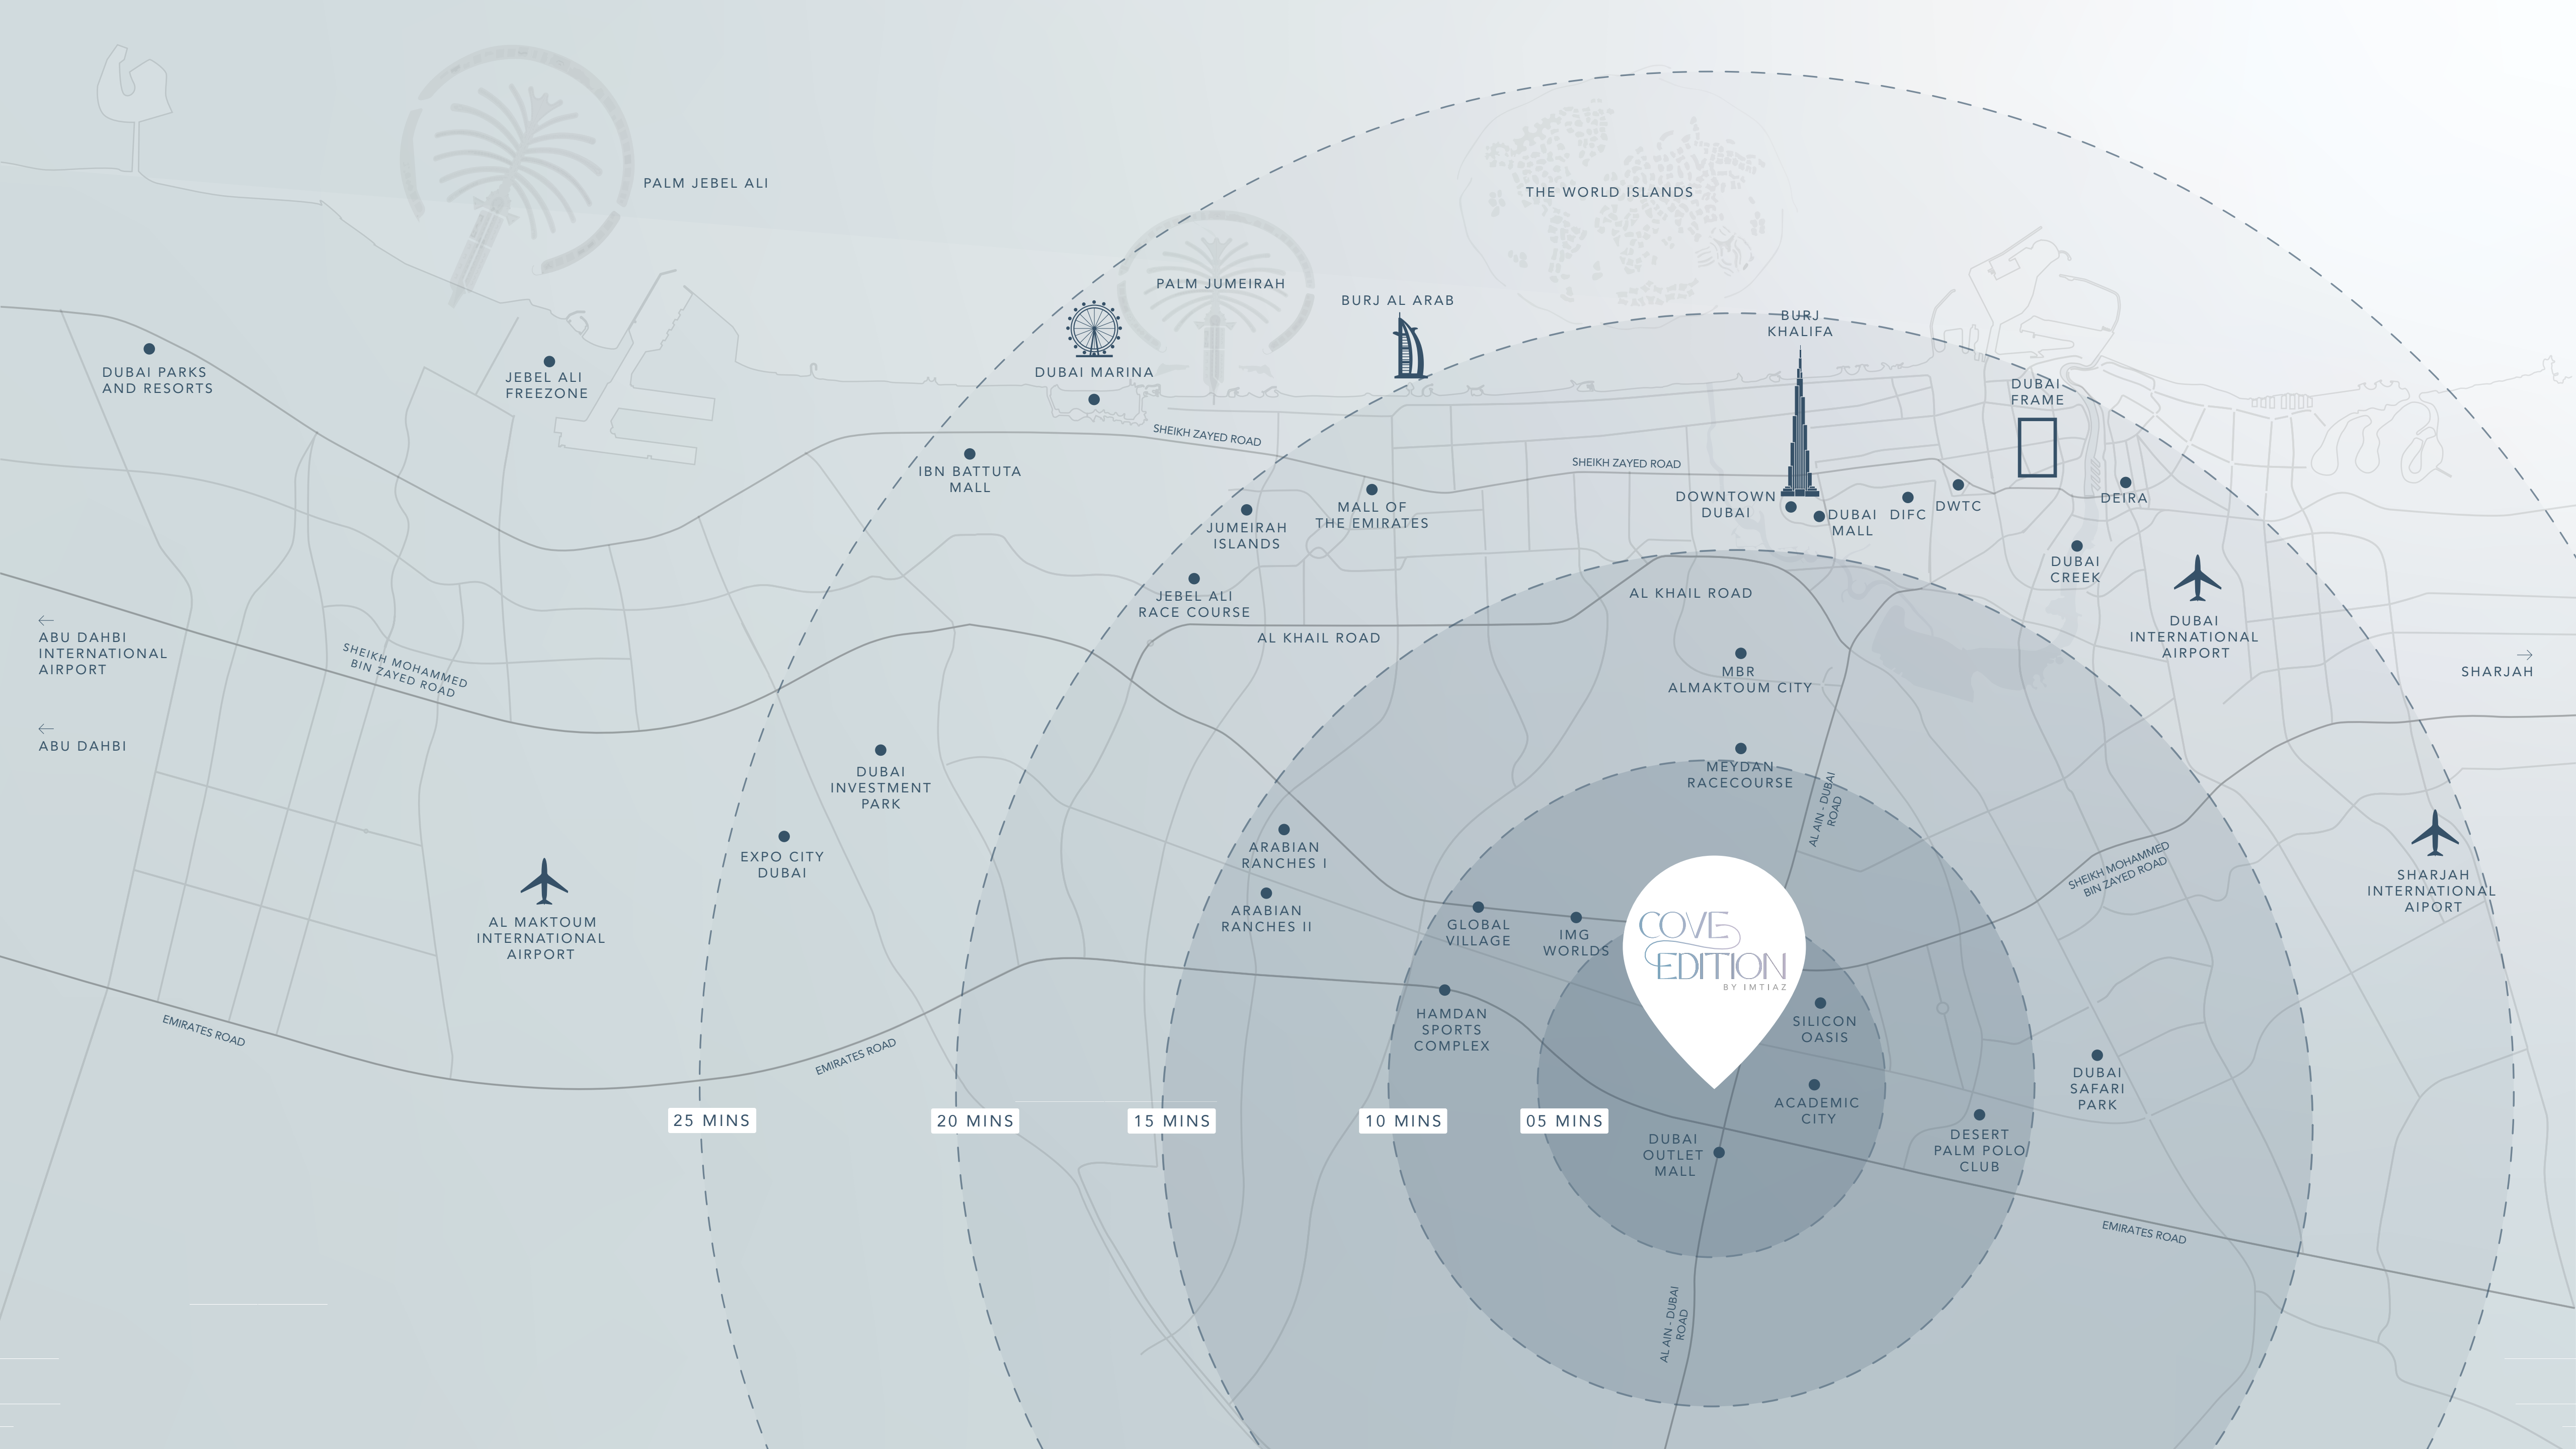

Cabanas

Rooftop
Lounges

Extra Visitor's
Parking

Kids Pool

Club Room

Private
Pool

Rooftop Pool

Fully Furnished

BBQ Area

COVE
EDITION
BY IMTIAZ

25 MINS

20 MINS

15 MINS

10 MINS

05 MINS

PALM JEBEL ALI

THE WORLD ISLANDS

PALM JUMEIRAH

BURJ AL ARAB

BURJ KHALIFA

DUBAI FRAME

DUBAI PARKS AND RESORTS

JEBEL ALI FREEZONE

DUBAI MARINA

IBN BATTUTA MALL

MALL OF THE EMIRATES

DOWNTOWN DUBAI

DUBAI MALL

DIFC

DWTC

DEIRA

DUBAI CREEK

← ABU DAHBI INTERNATIONAL AIRPORT

← ABU DAHBI

SHEIKH MOHAMMED BIN ZAYED ROAD

JEBEL ALI RACE COURSE

AL KHAIL ROAD

AL KHAIL ROAD

MBR ALMAKTOUM CITY

DUBAI INTERNATIONAL AIRPORT

→ SHARJAH

AL MAKTOUM INTERNATIONAL AIRPORT

EXPO CITY DUBAI

DUBAI INVESTMENT PARK

ARABIAN RANCHES I

ARABIAN RANCHES II

GLOBAL VILLAGE

IMG WORLDS

MEYDAN RACECOURSE

HAMDAN SPORTS COMPLEX

AL AIN - DUBAI ROAD

SILICON OASIS

ACADEMIC CITY

DUBAI OUTLET MALL

DESERT PALM POLO CLUB

DUBAI SAFARI PARK

SHARJAH INTERNATIONAL AIRPORT

SHEIKH MOHAMMED BIN ZAYED ROAD

EMIRATES ROAD

EMIRATES ROAD

EMIRATES ROAD

AL AIN - DUBAI ROAD