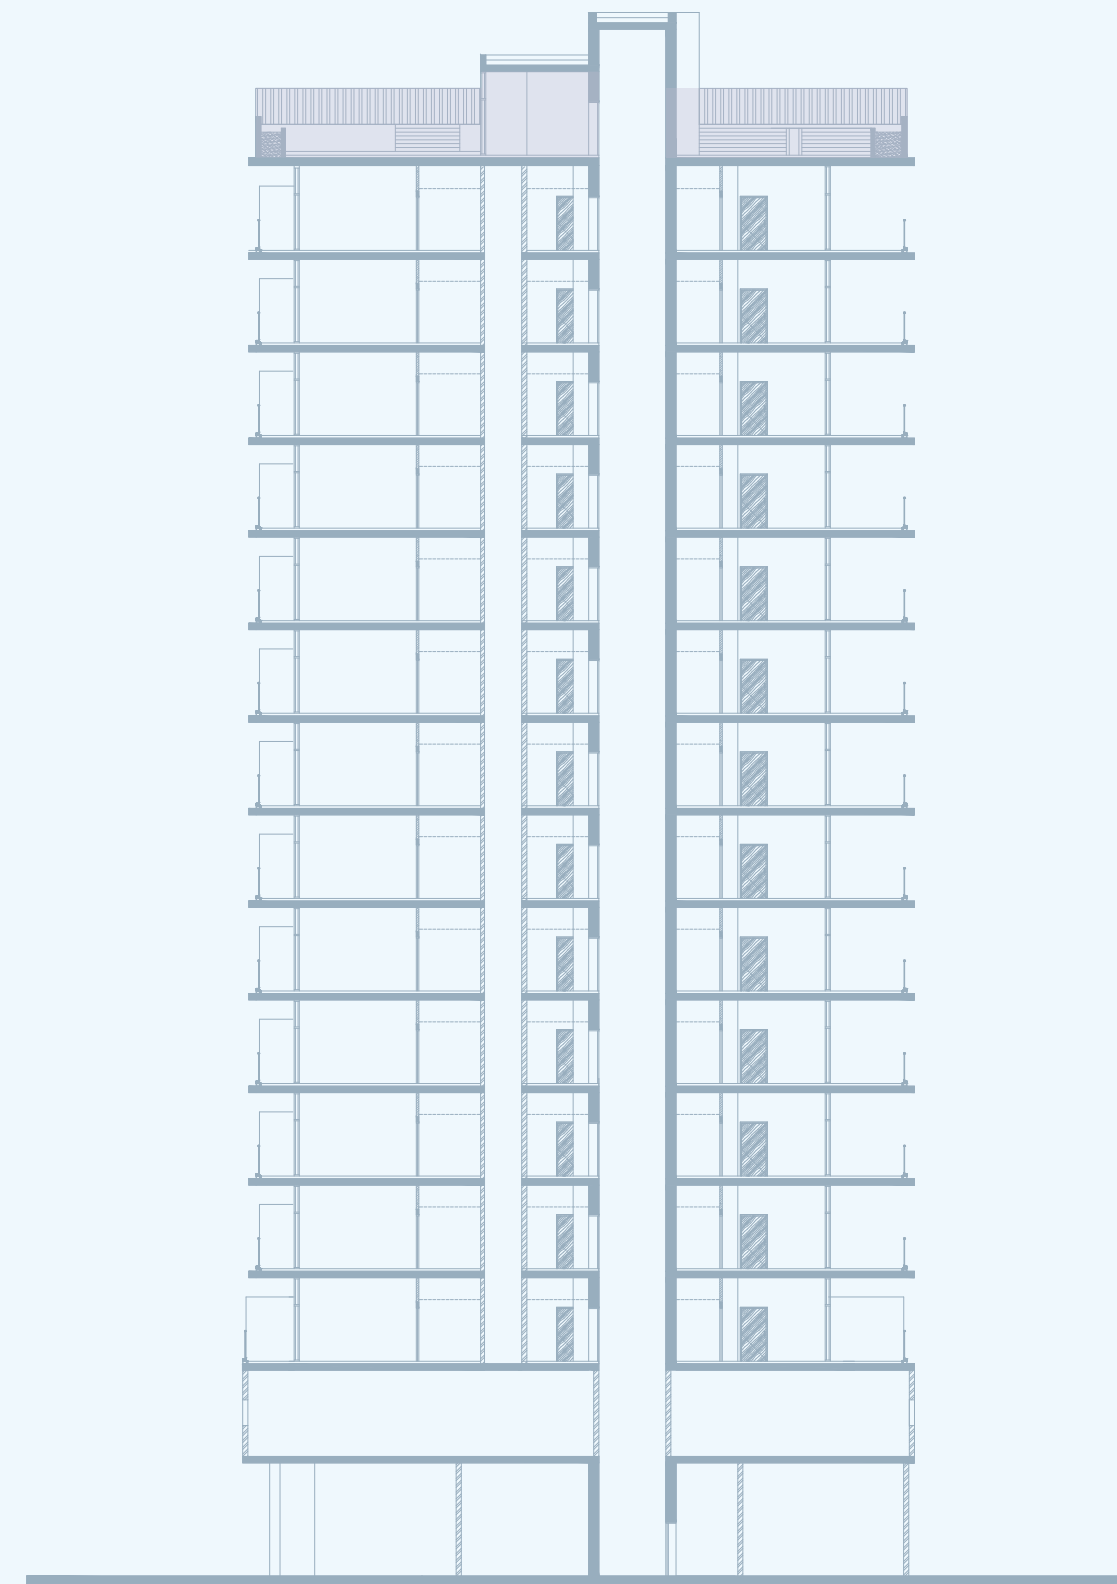

FLOOR PLANS

COVE
EDITION 2
BY IMTIAZ

IMTIAZ

COVE EDITION 2 BY IMTIAZ

- STUDIO
- 1 BEDROOM
- 2 BEDROOM

1ST FLOOR

COVE EDITION 2 BY IMTIAZ

- STUDIO
- 1 BEDROOM
- 2 BEDROOM
- JACUZZI

2ND TO 13TH FLOOR

COVE EDITION 2 BY IMTIAZ

- SUN BED
- GYM & CLUB ROOM
- CINEMA SCREEN
- SITTING AREA
- SWIMMING POOL
- SERENE CABANAS

ROOFTOP FLOOR