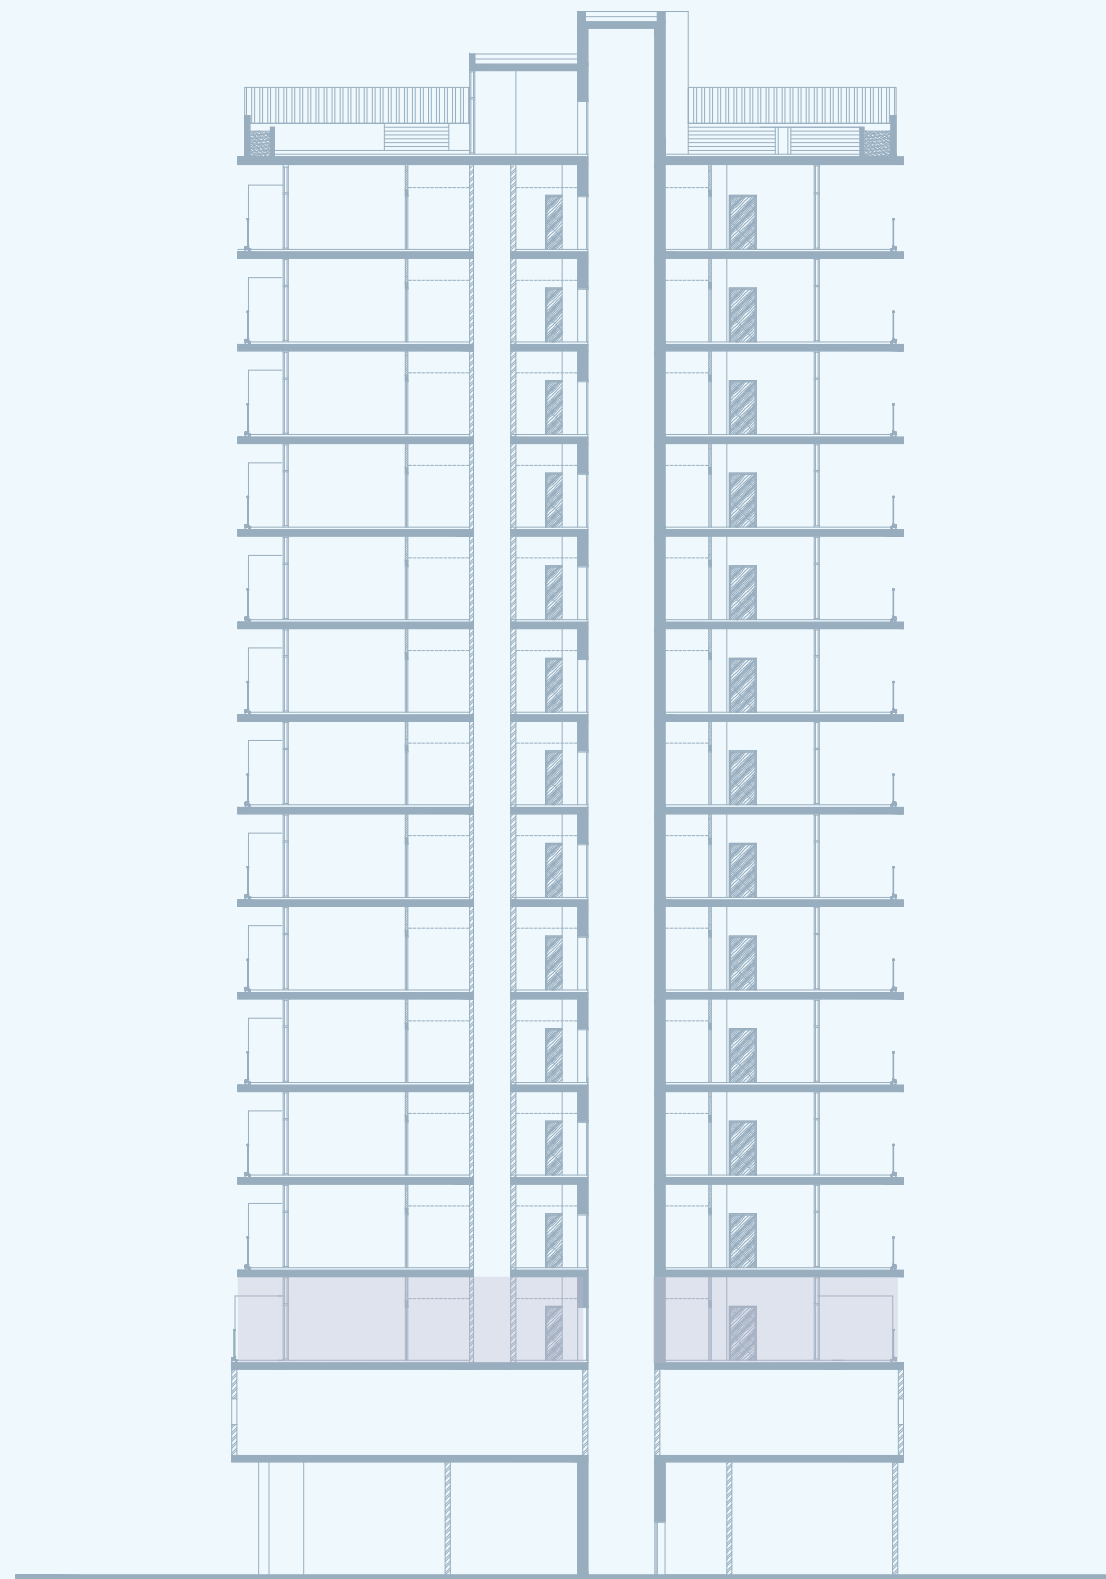

FLOOR PLANS

COVE
EDITION 2
BY IMTIAZ

IMTIAZ

COVE EDITION 2 BY IMTIAZ

- STUDIO
- 1 BEDROOM
- 2 BEDROOM

1ST FLOOR

COVE EDITION 2 BY IMTIAZ

- STUDIO
- 1 BEDROOM
- 2 BEDROOM
- JACUZZI

2ND TO 13TH FLOOR

COVE EDITION 2 BY IMTIAZ

- SUN BED
- GYM & CLUB ROOM
- CINEMA SCREEN
- SITTING AREA
- SWIMMING POOL
- SERENE CABANAS

ROOFTOP FLOOR