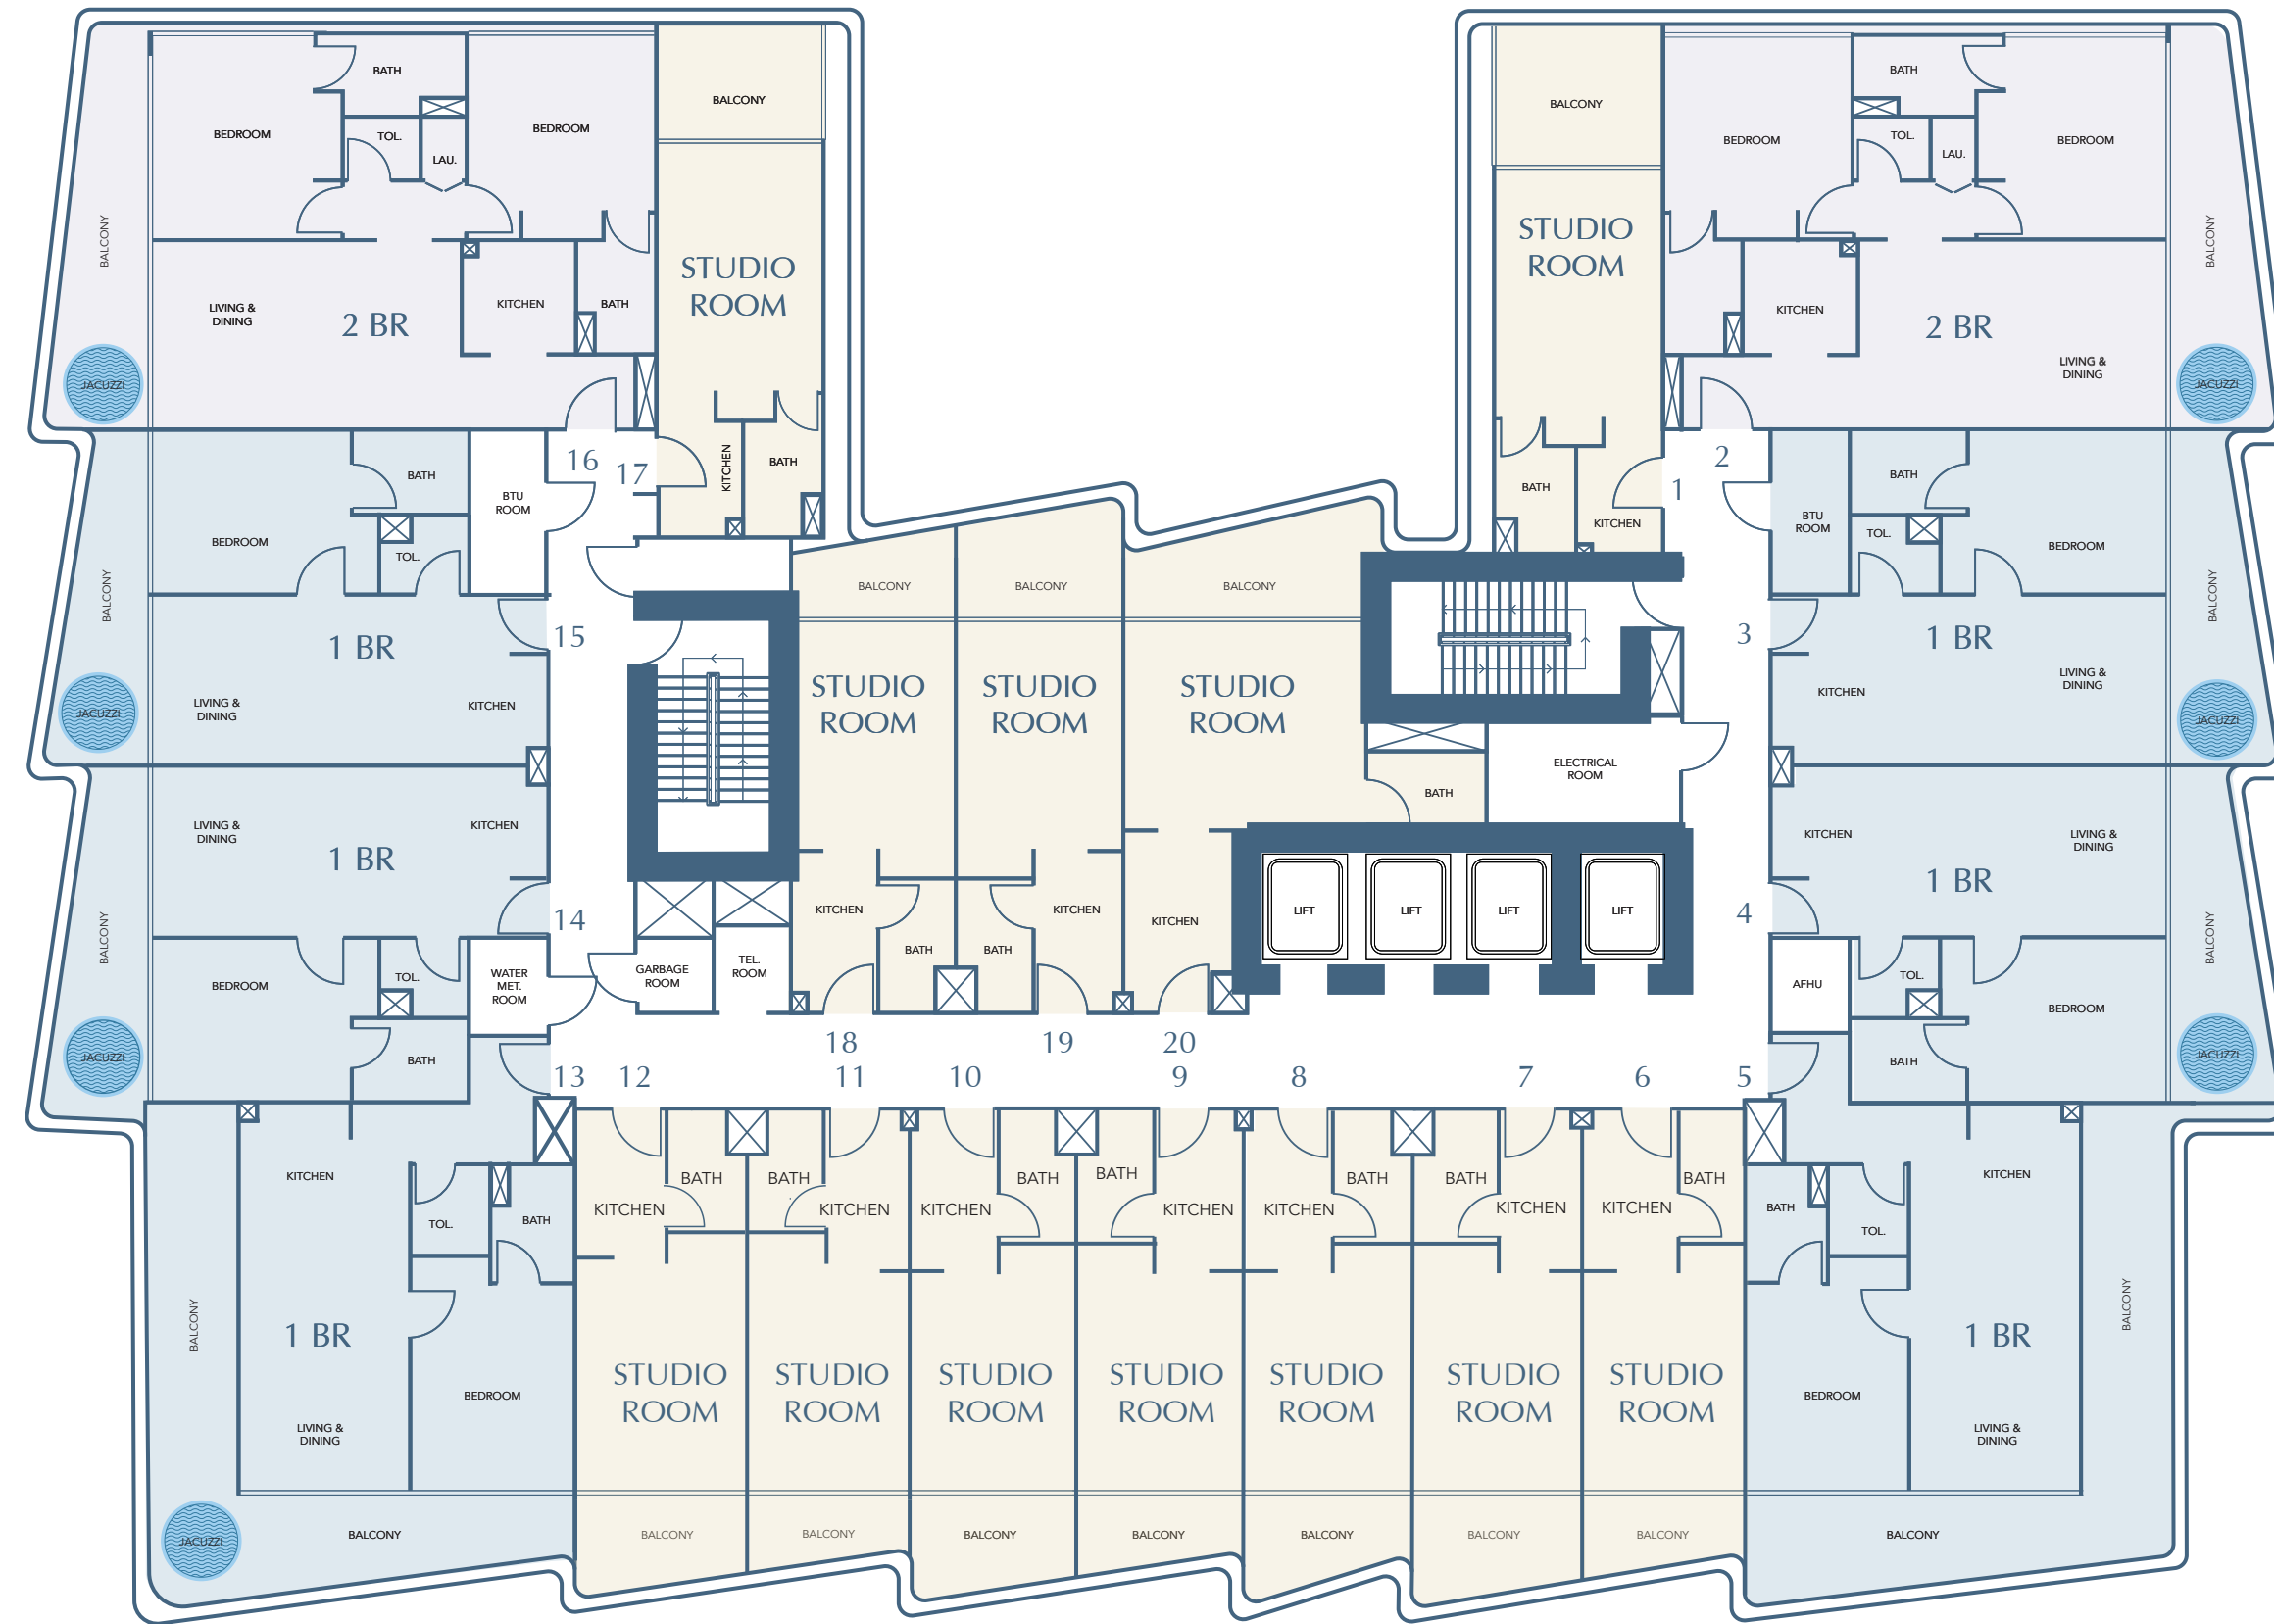

FLOOR PLANS

COVE
EDITION 2
BY IMTIAZ

IMTIAZ

COVE EDITION 2 BY IMTIAZ

- STUDIO
- 1 BEDROOM
- 2 BEDROOM

1ST FLOOR

COVE EDITION 2 BY IMTIAZ

- STUDIO
- 1 BEDROOM
- 2 BEDROOM
- JACUZZI

2ND TO 13TH FLOOR

COVE EDITION 2 BY IMTIAZ

- SUN BED
- GYM & CLUB ROOM
- CINEMA SCREEN
- SITTING AREA
- SWIMMING POOL
- SERENE CABANAS

ROOFTOP FLOOR