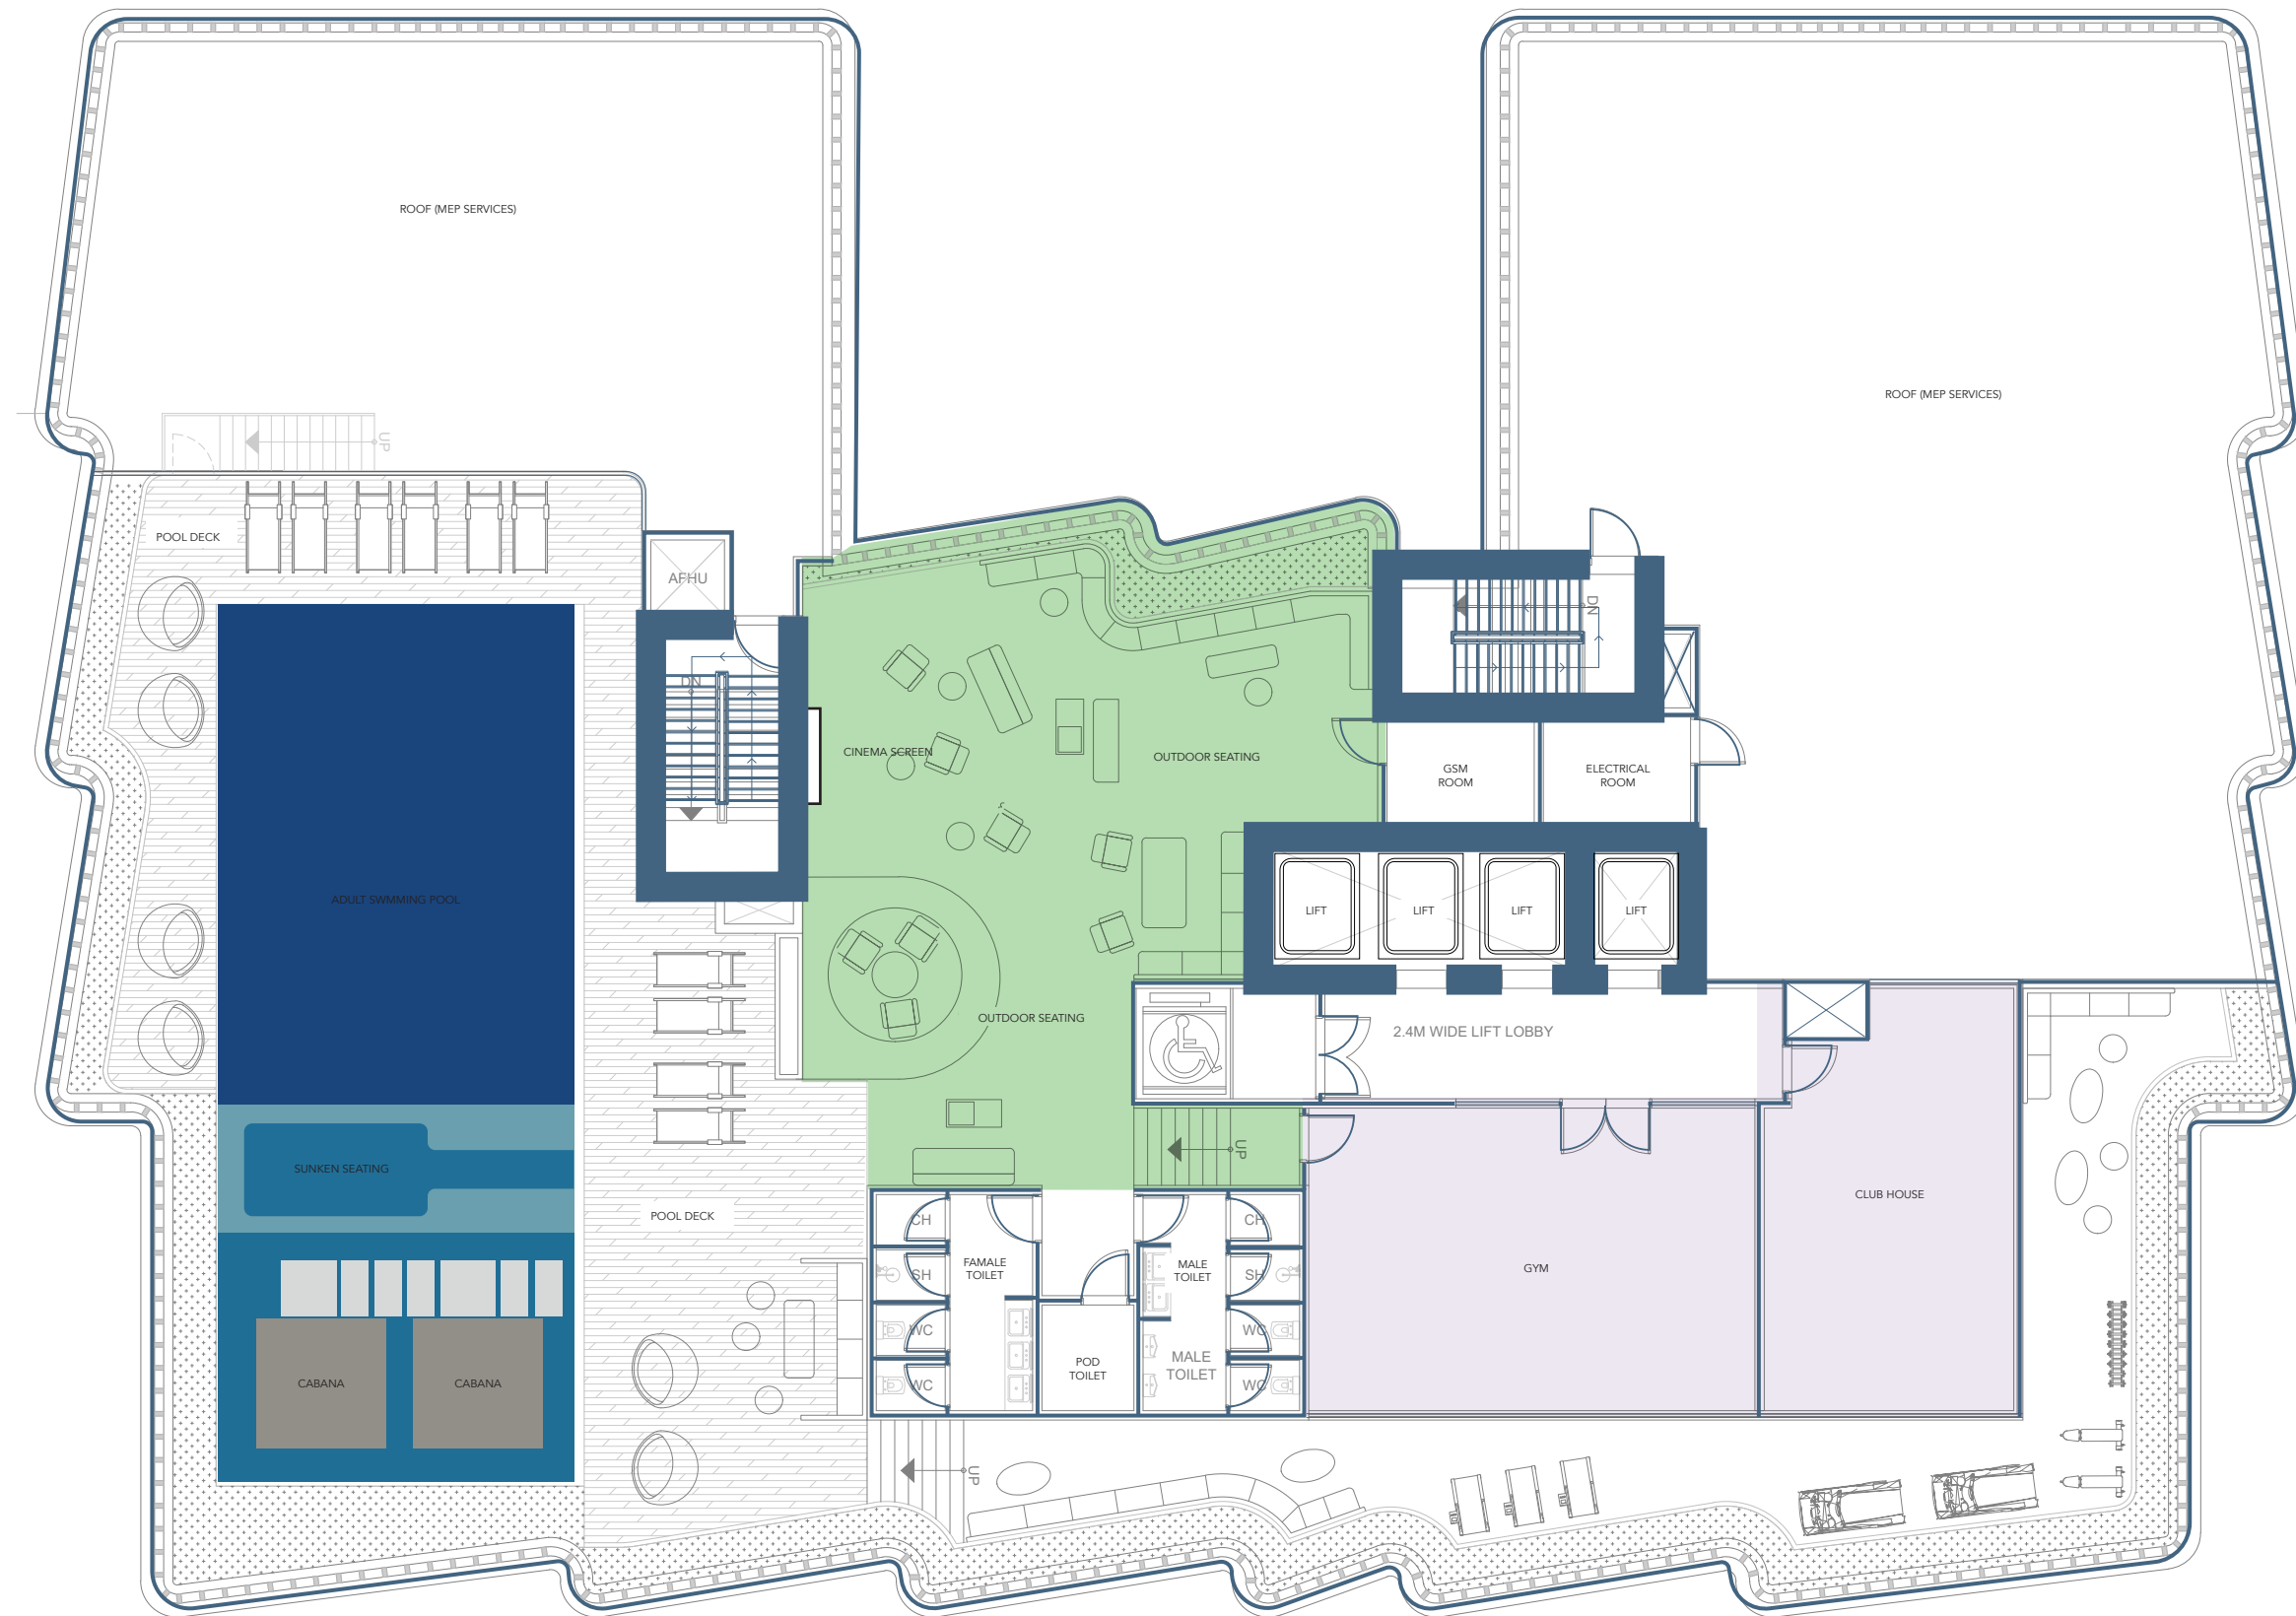

FLOOR PLANS

COVE
EDITION 2
BY IMTIAZ

IMTIAZ

COVE EDITION 2 BY IMTIAZ

- STUDIO
- 1 BEDROOM
- 2 BEDROOM

1ST FLOOR

COVE EDITION 2 BY IMTIAZ

- STUDIO
- 1 BEDROOM
- 2 BEDROOM
- JACUZZI

2ND TO 13TH FLOOR

COVE EDITION 2 BY IMTIAZ

- SUN BED
- GYM & CLUB ROOM
- CINEMA SCREEN
- SITTING AREA
- SWIMMING POOL
- SERENE CABANAS

ROOFTOP FLOOR