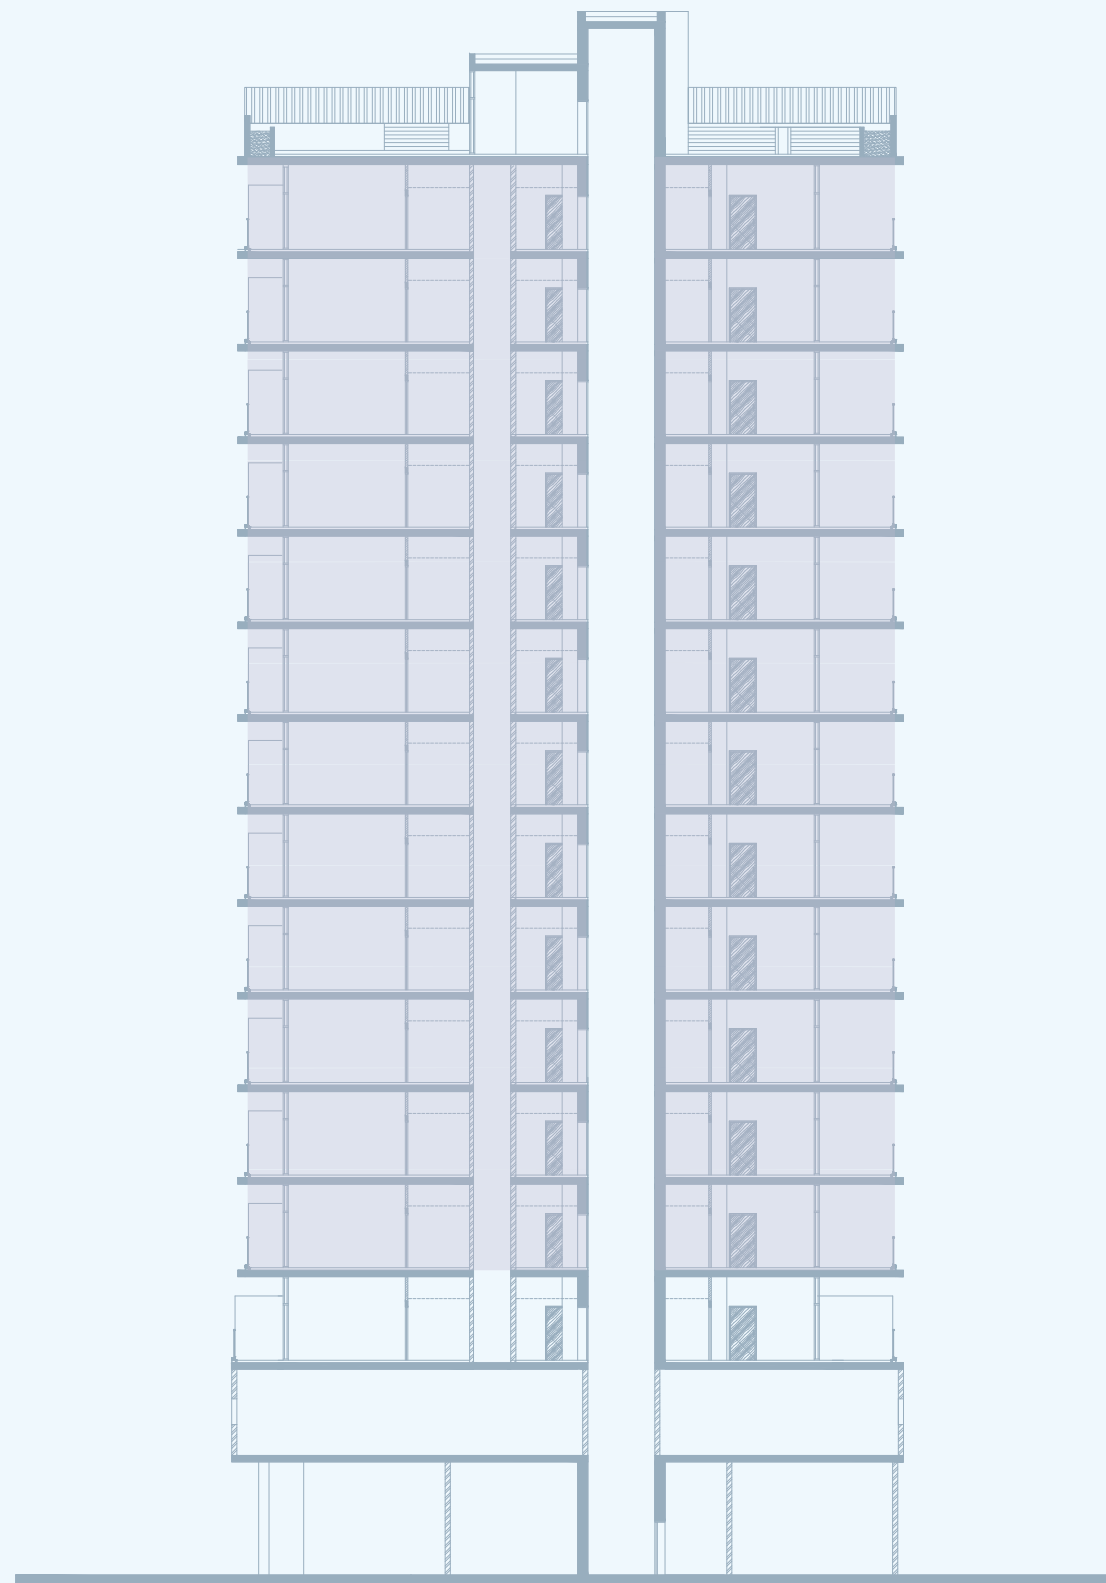

FLOOR PLANS

COVE
EDITION 2
BY IMTIAZ

IMTIAZ

COVE EDITION 2 BY IMTIAZ

- STUDIO
- 1 BEDROOM
- 2 BEDROOM

1ST FLOOR

COVE EDITION 2 BY IMTIAZ

- STUDIO
- 1 BEDROOM
- 2 BEDROOM
- JACUZZI

2ND TO 13TH FLOOR

COVE EDITION 2 BY IMTIAZ

- SUN BED
- GYM & CLUB ROOM
- CINEMA SCREEN
- SITTING AREA
- SWIMMING POOL
- SERENE CABANAS

ROOFTOP FLOOR