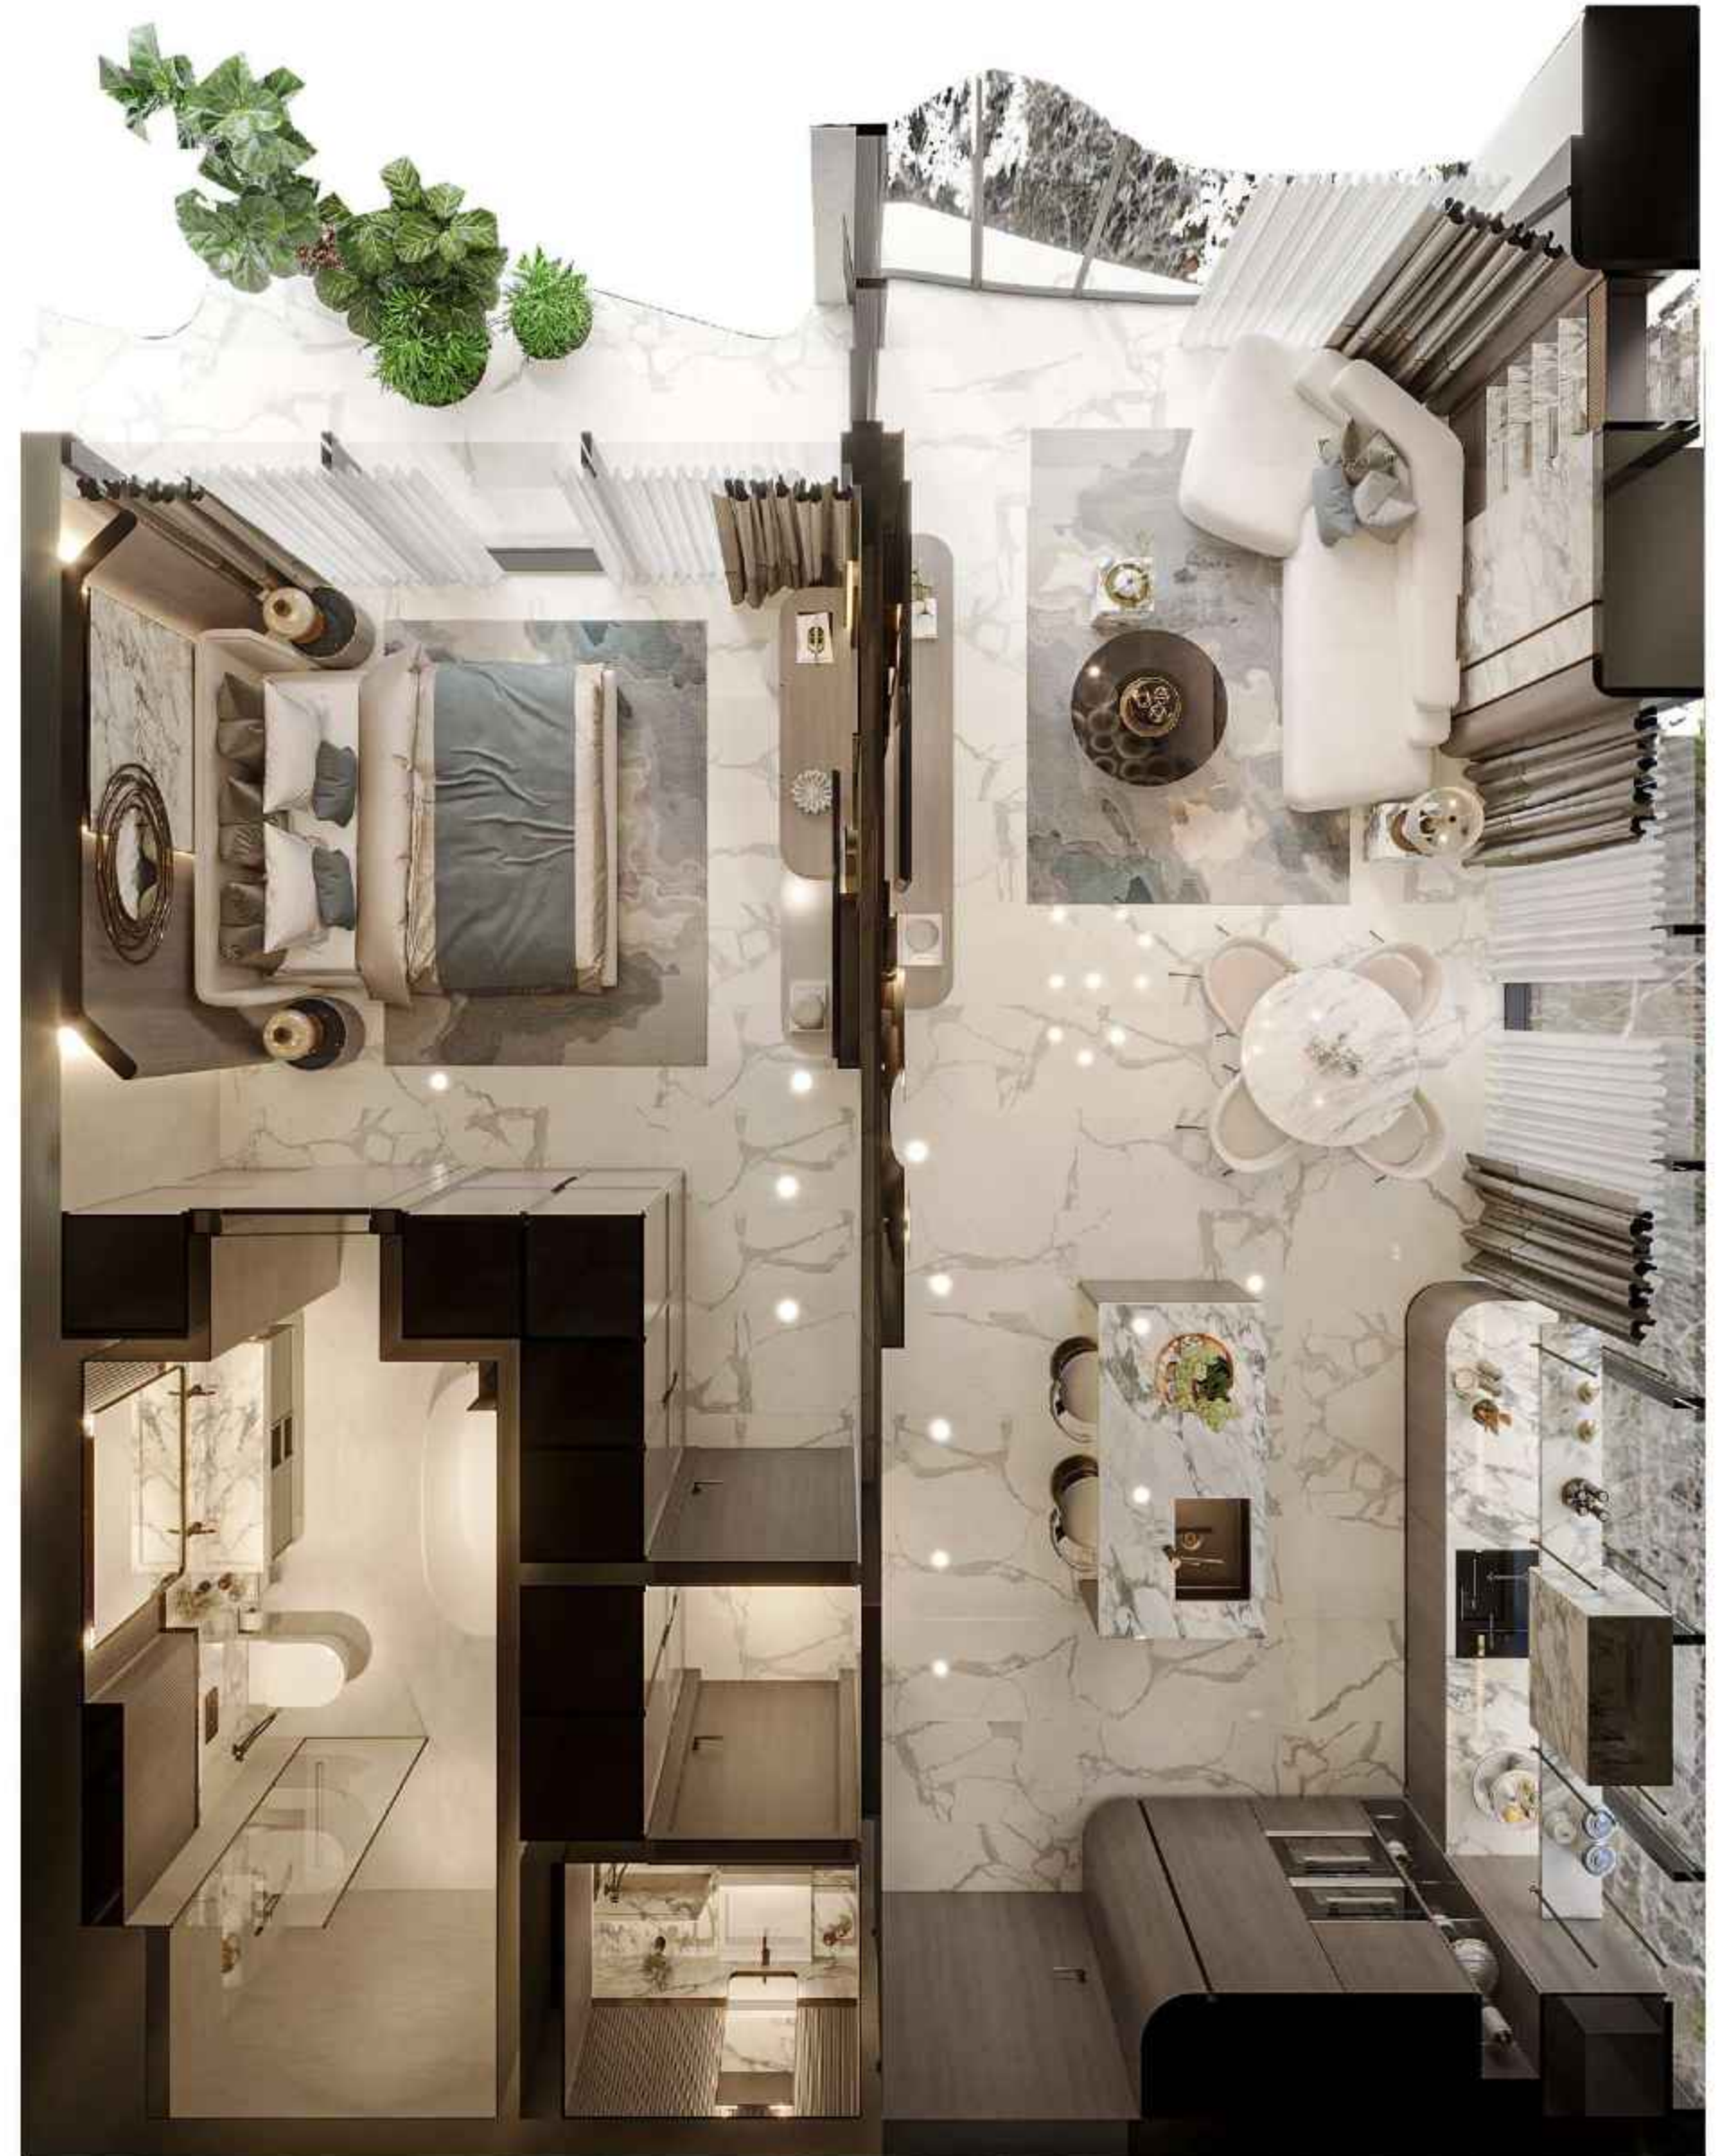

One Bedroom Apartments

Elevate your lifestyle with this luxurious one-bedroom apartment, where every detail has been carefully curated for a truly sophisticated environment.

Area starting from 804 Sq.ft.

Up to 1171 Sq.ft.