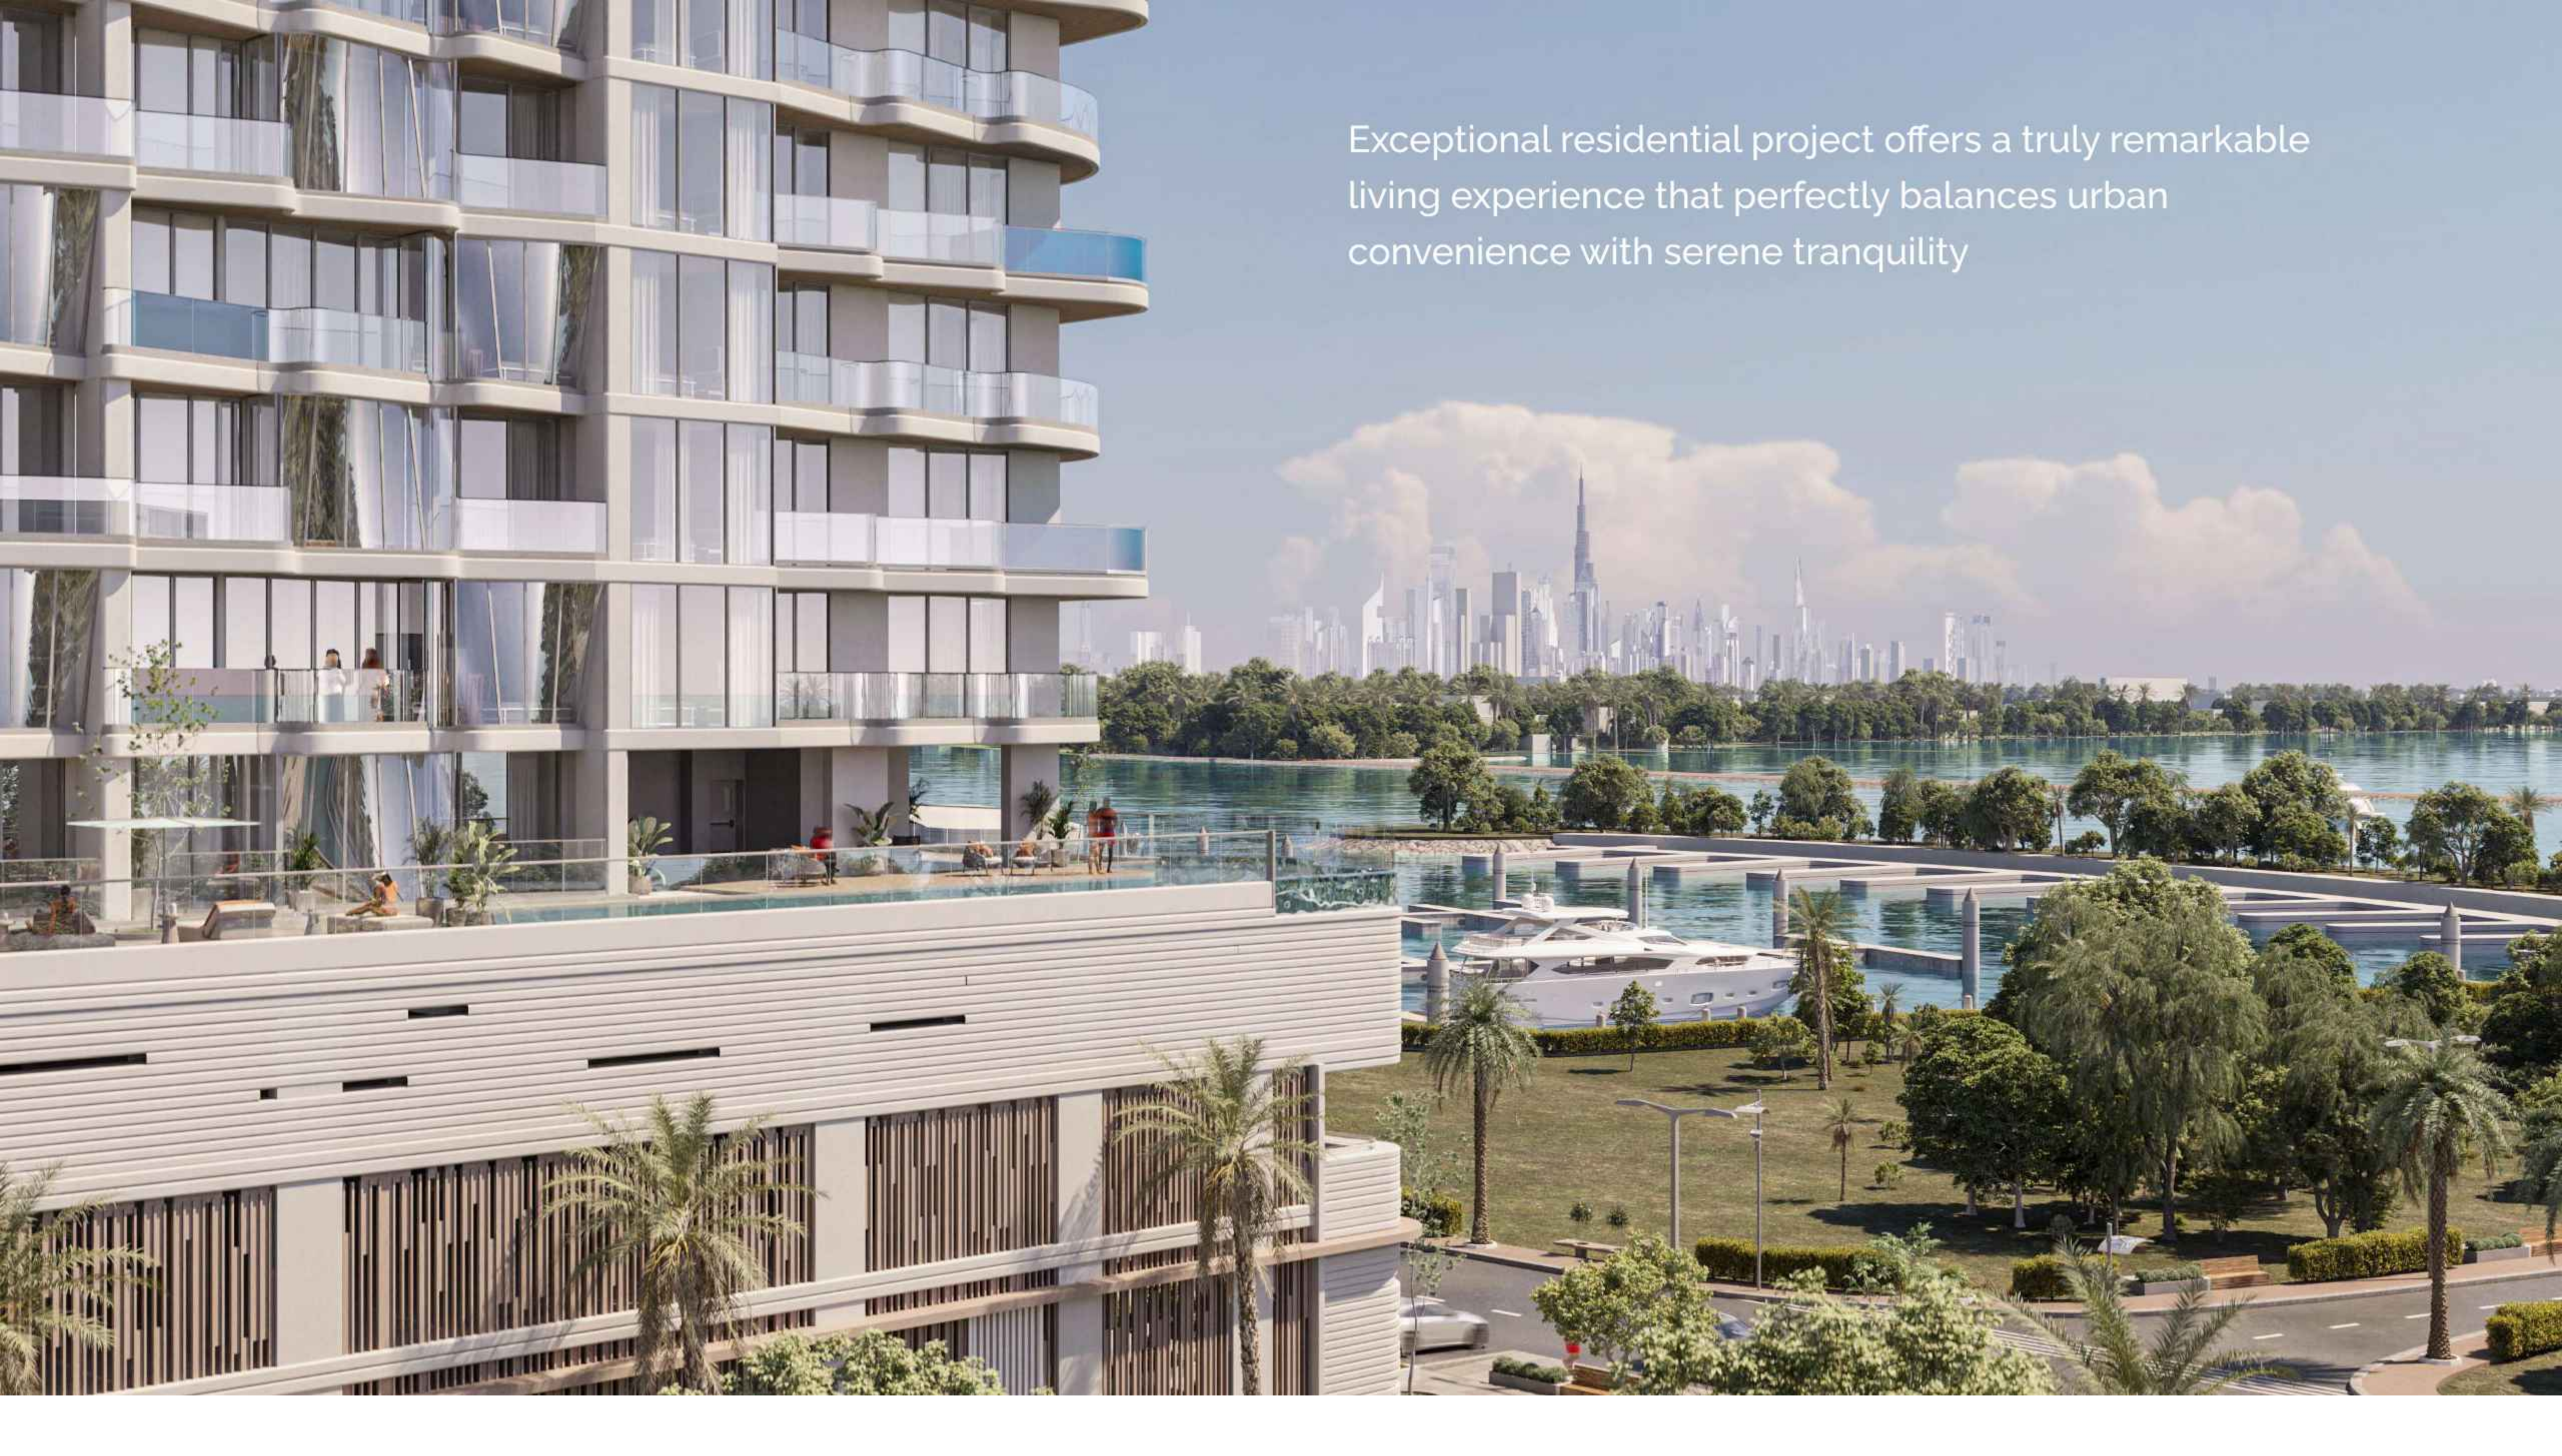

The background is a dark teal color with a heavy, painterly texture, resembling a wet wall or a canvas with visible brushstrokes. The lighting is slightly brighter in the upper center, creating a subtle gradient.

ILUKA RESIDENCES

DUBAI ISLANDS

Exceptional residential project offers a truly remarkable living experience that perfectly balances urban convenience with serene tranquility

ILUKA RESIDENCES

- Located by Marina boulevard
- 1,2,3 & 4 bedroom apartments
- Private pools
- Infinity pool
- 14 exquisite amenities
- 8 residential floors
- 2 podium parking
- 10 one bedroom apartments
- 23 two bedrooms apartments
- 21 three bedrooms apartments
- 3 four bedrooms apartments