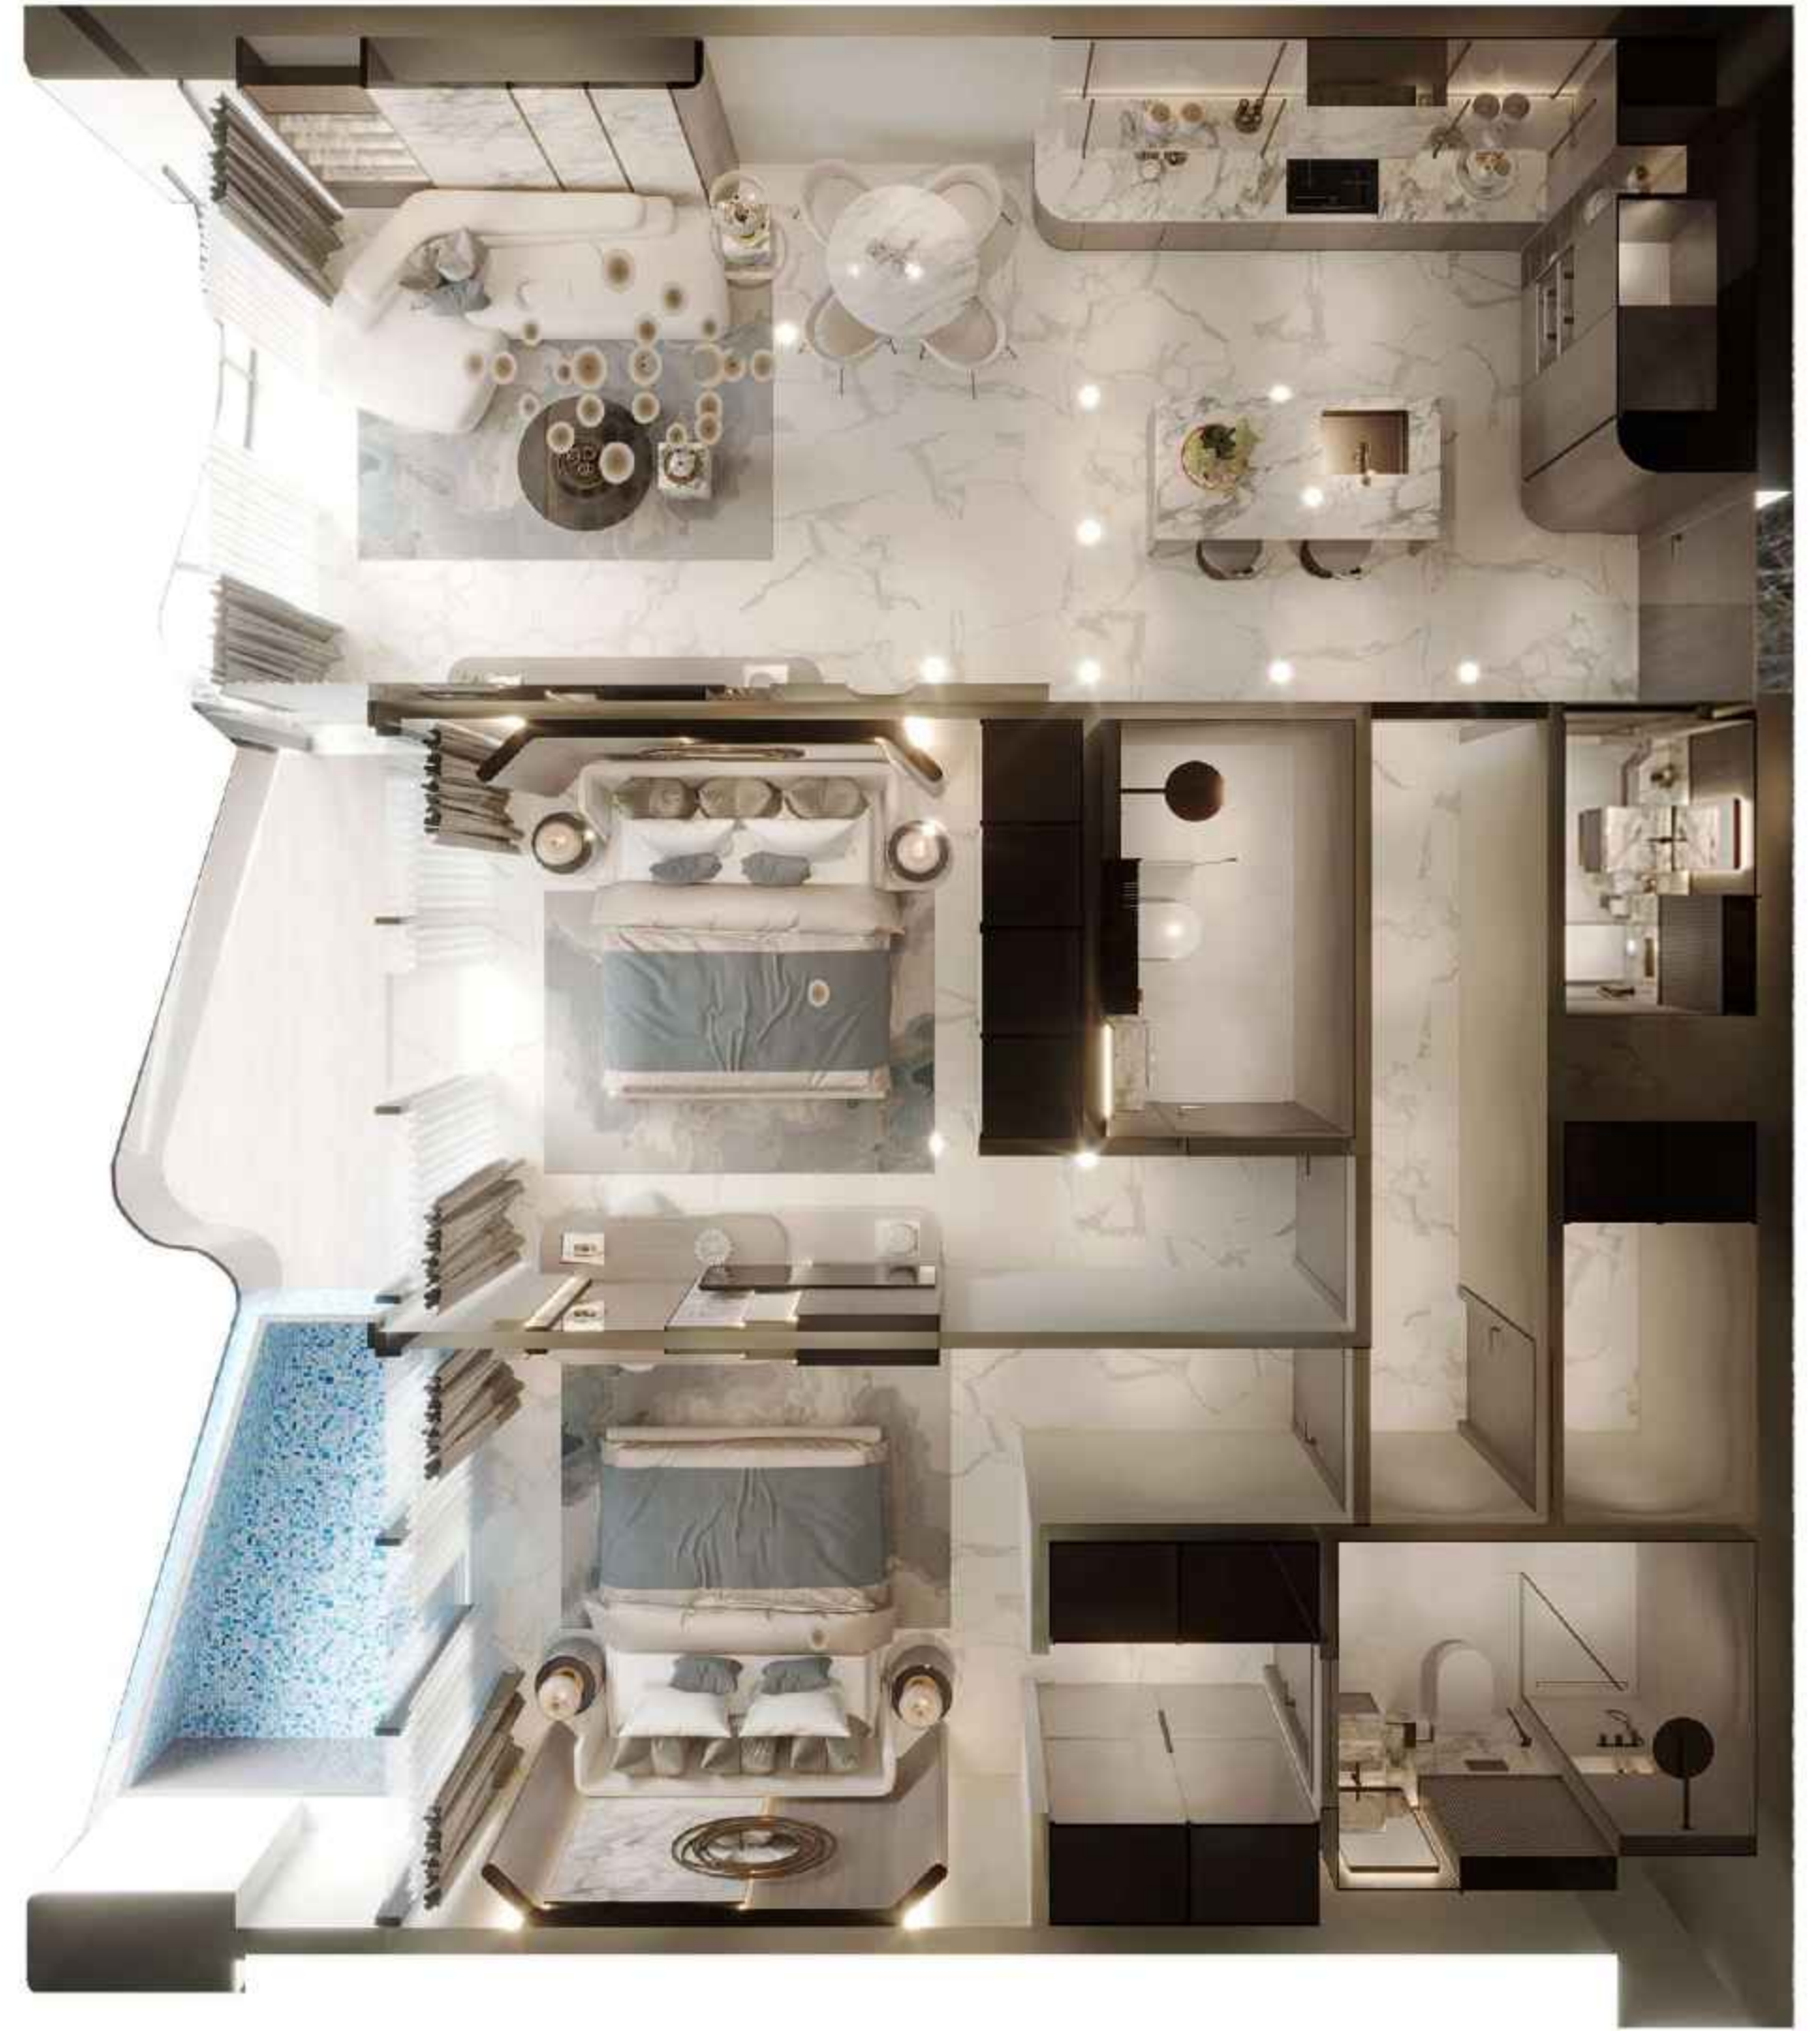

Two Bedroom Apartments

Enhance your way of life with this exquisite two-bedroom apartment, meticulously crafted to create an atmosphere of upscale living.

Area starting from 1112 Sq.ft.

Up to 2032 Sq.ft.