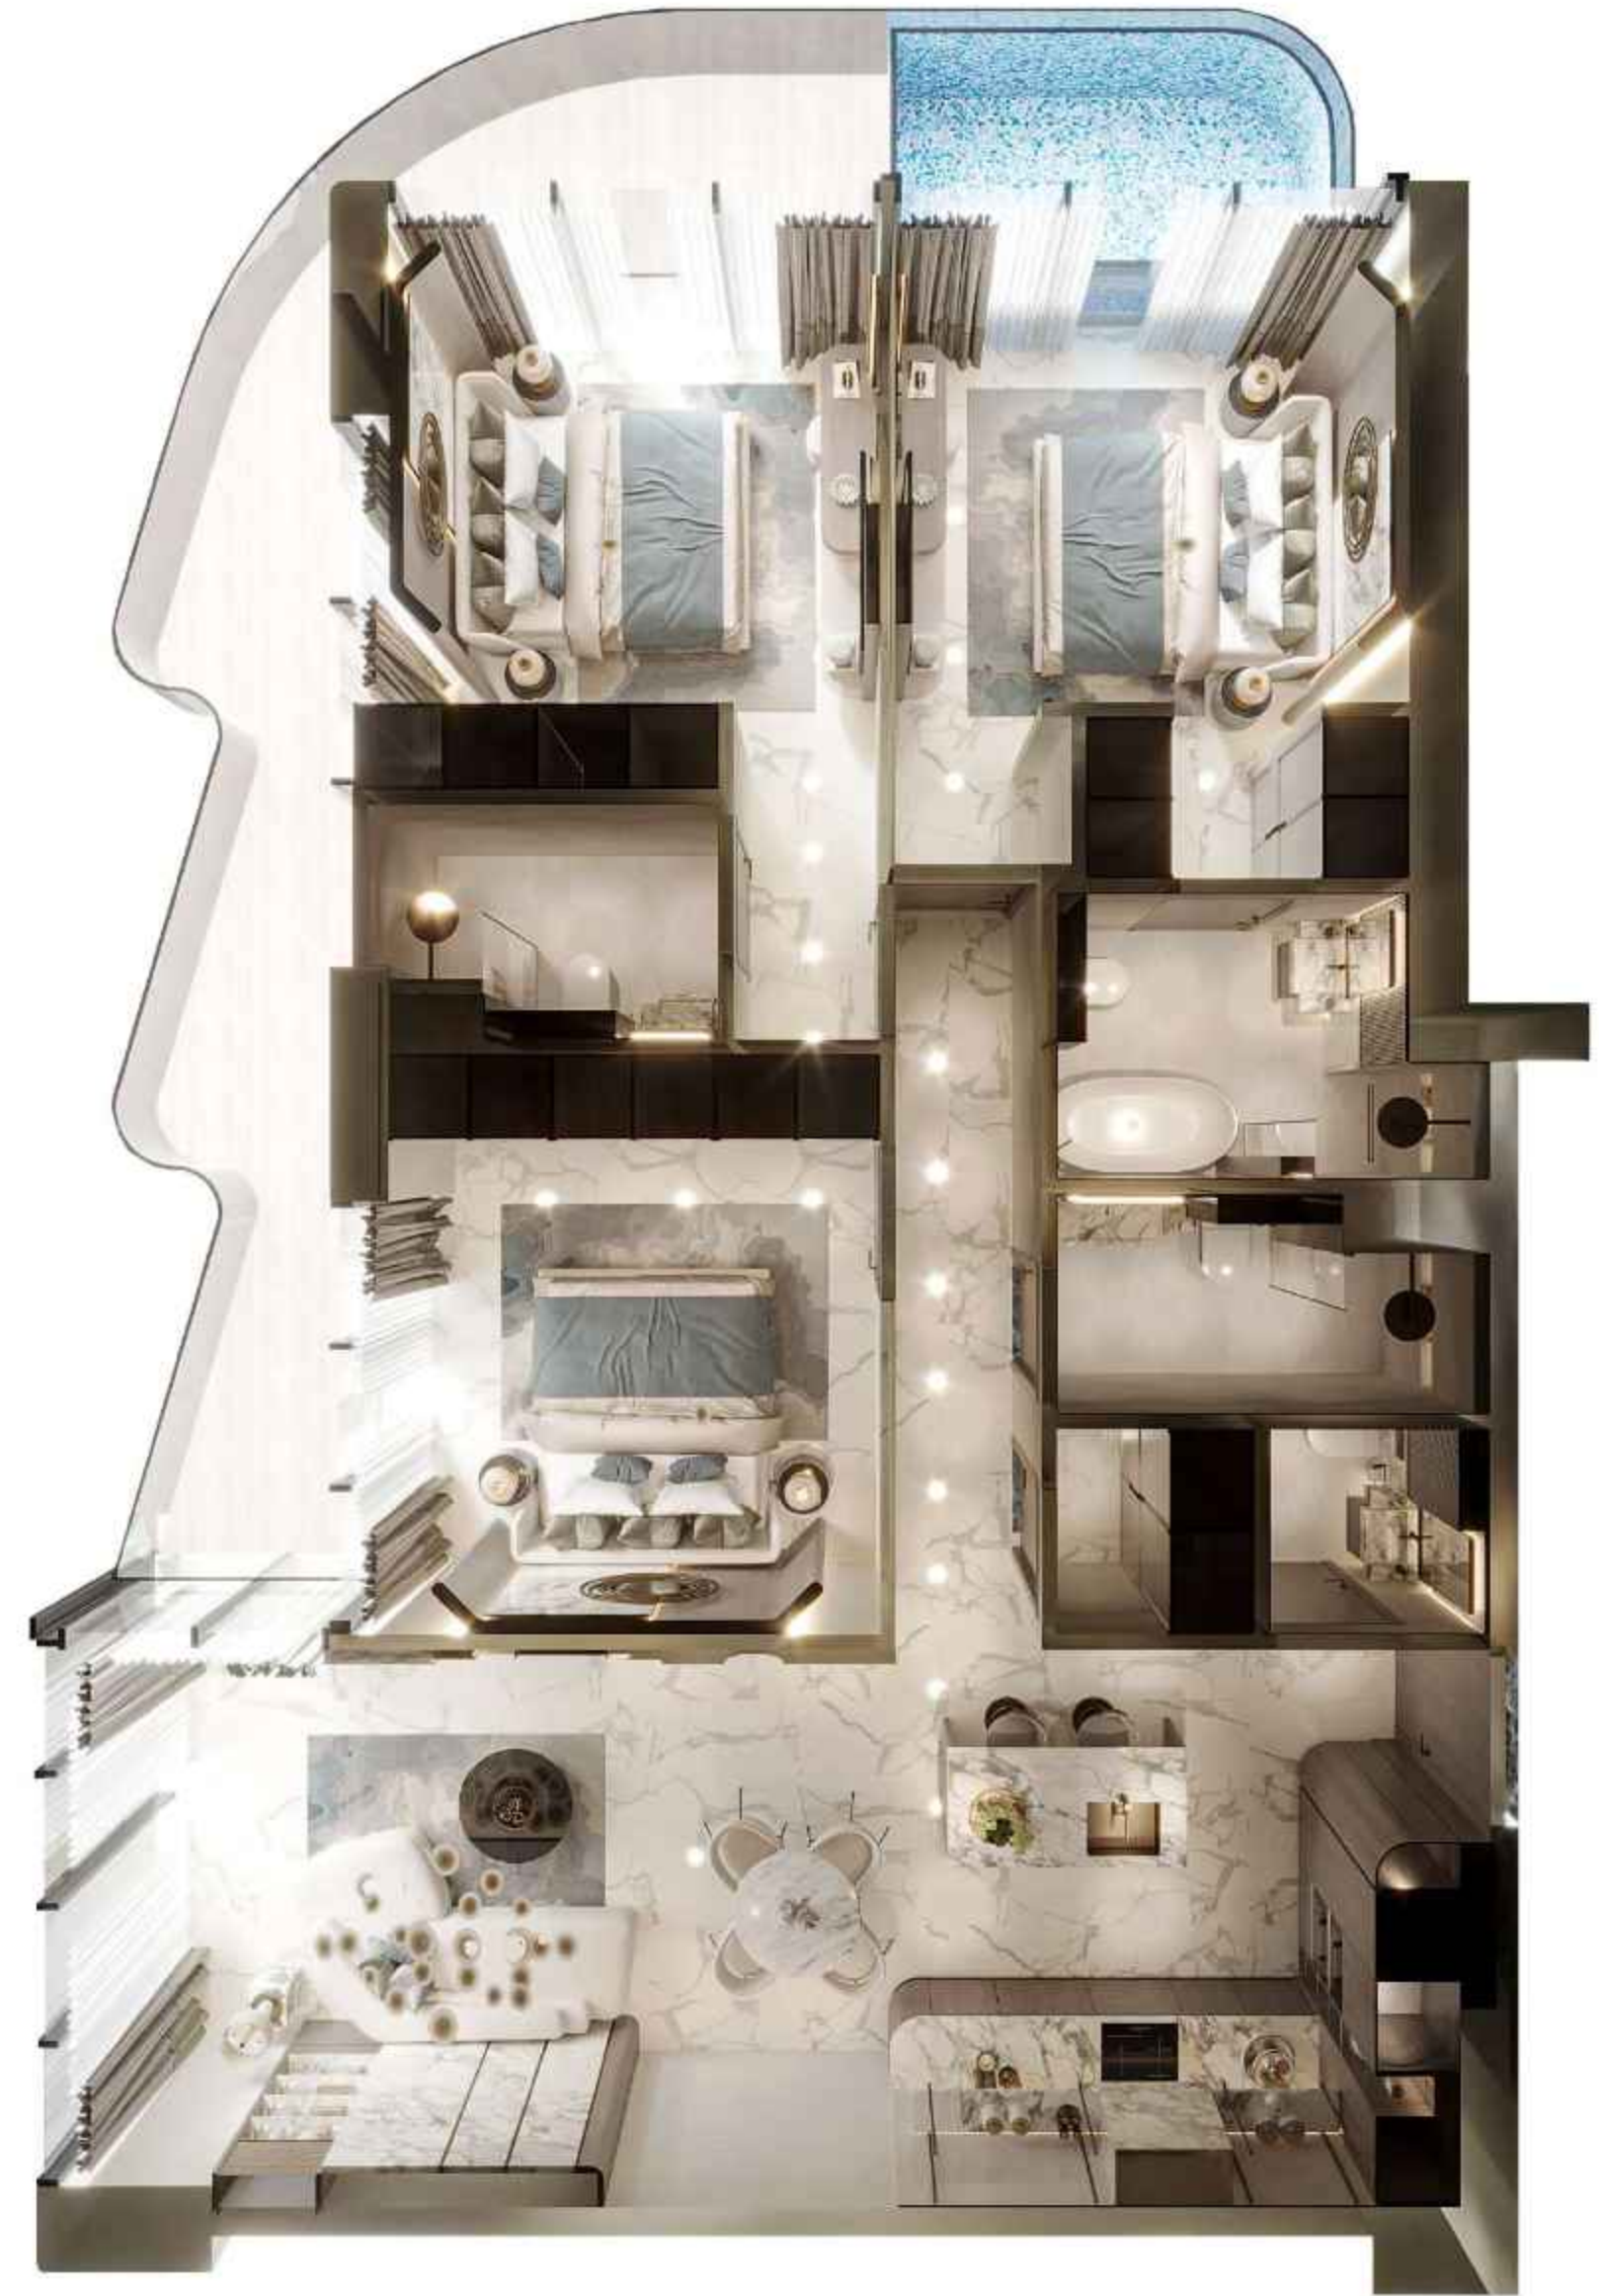

Up to 2032 Sq.ft.

Three Bedroom Apartments

Every corner is thoughtfully designed to offer you a life of sophistication and luxury

Area starting from 1526 Sq.ft.

Up to 2122 Sq.ft.

Four Bedroom Apartments

Each space within this exquisite home is meticulously crafted to provide you with an unparalleled experience of elegance and comfort

Area starting from 1951 Sq.ft.

Up to 2928 Sq.ft.

Breathtaking views

Iluka showcases mesmerizing panoramic views of Dubai skyline and picturesque Marina.