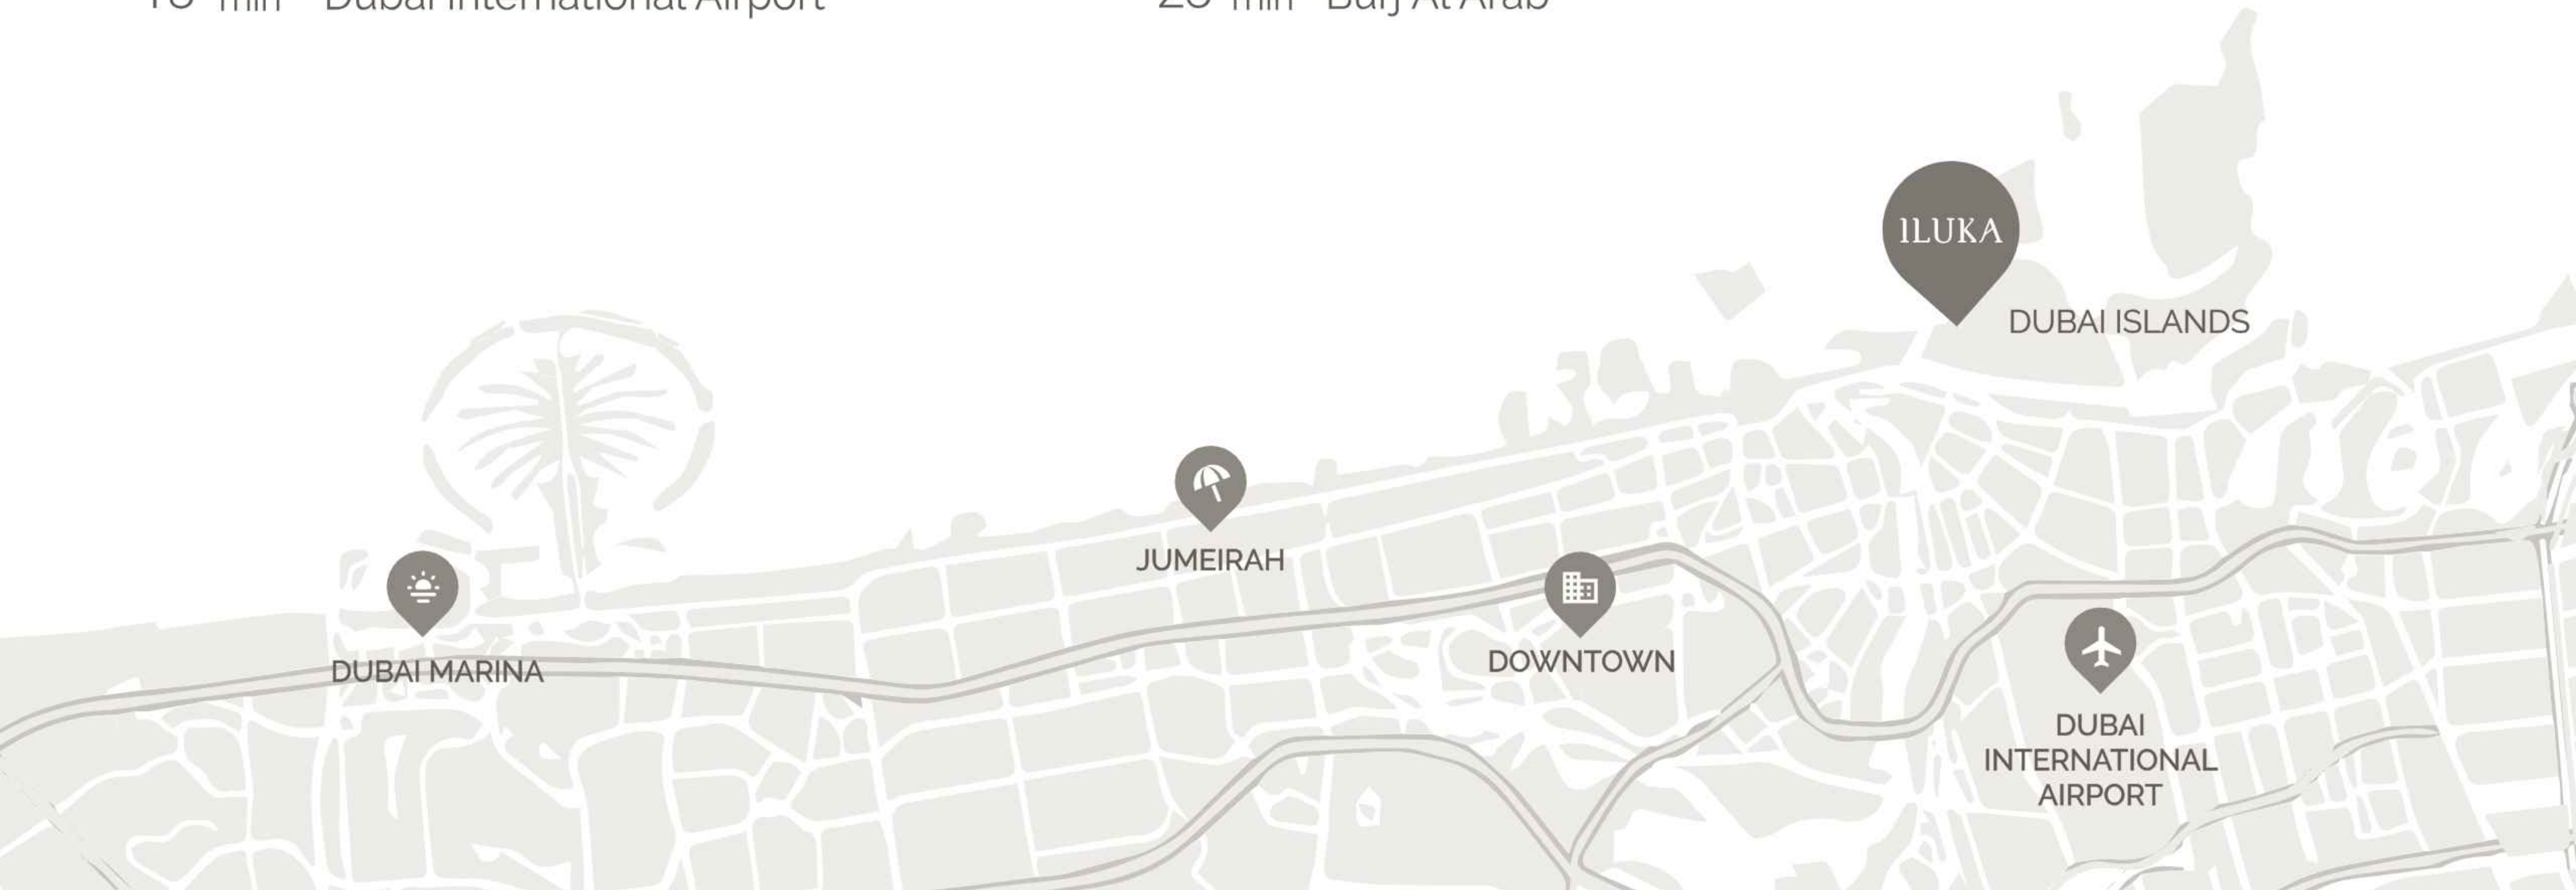

Located in Dubai Islands

IN THE HEART OF ISLAND A

9

MARINAS

86

RESORTS & HOTELS

21 km

OF PRISTINE
BEACHES

CONVENIENT *location*

7 min Gold Souk

10 min Jumeirah

15 min Dubai International Airport

20 min Dubai International Financial Centre

20 min Downtown Dubai

25 min Burj Al Arab

World CLASS AMENITIES