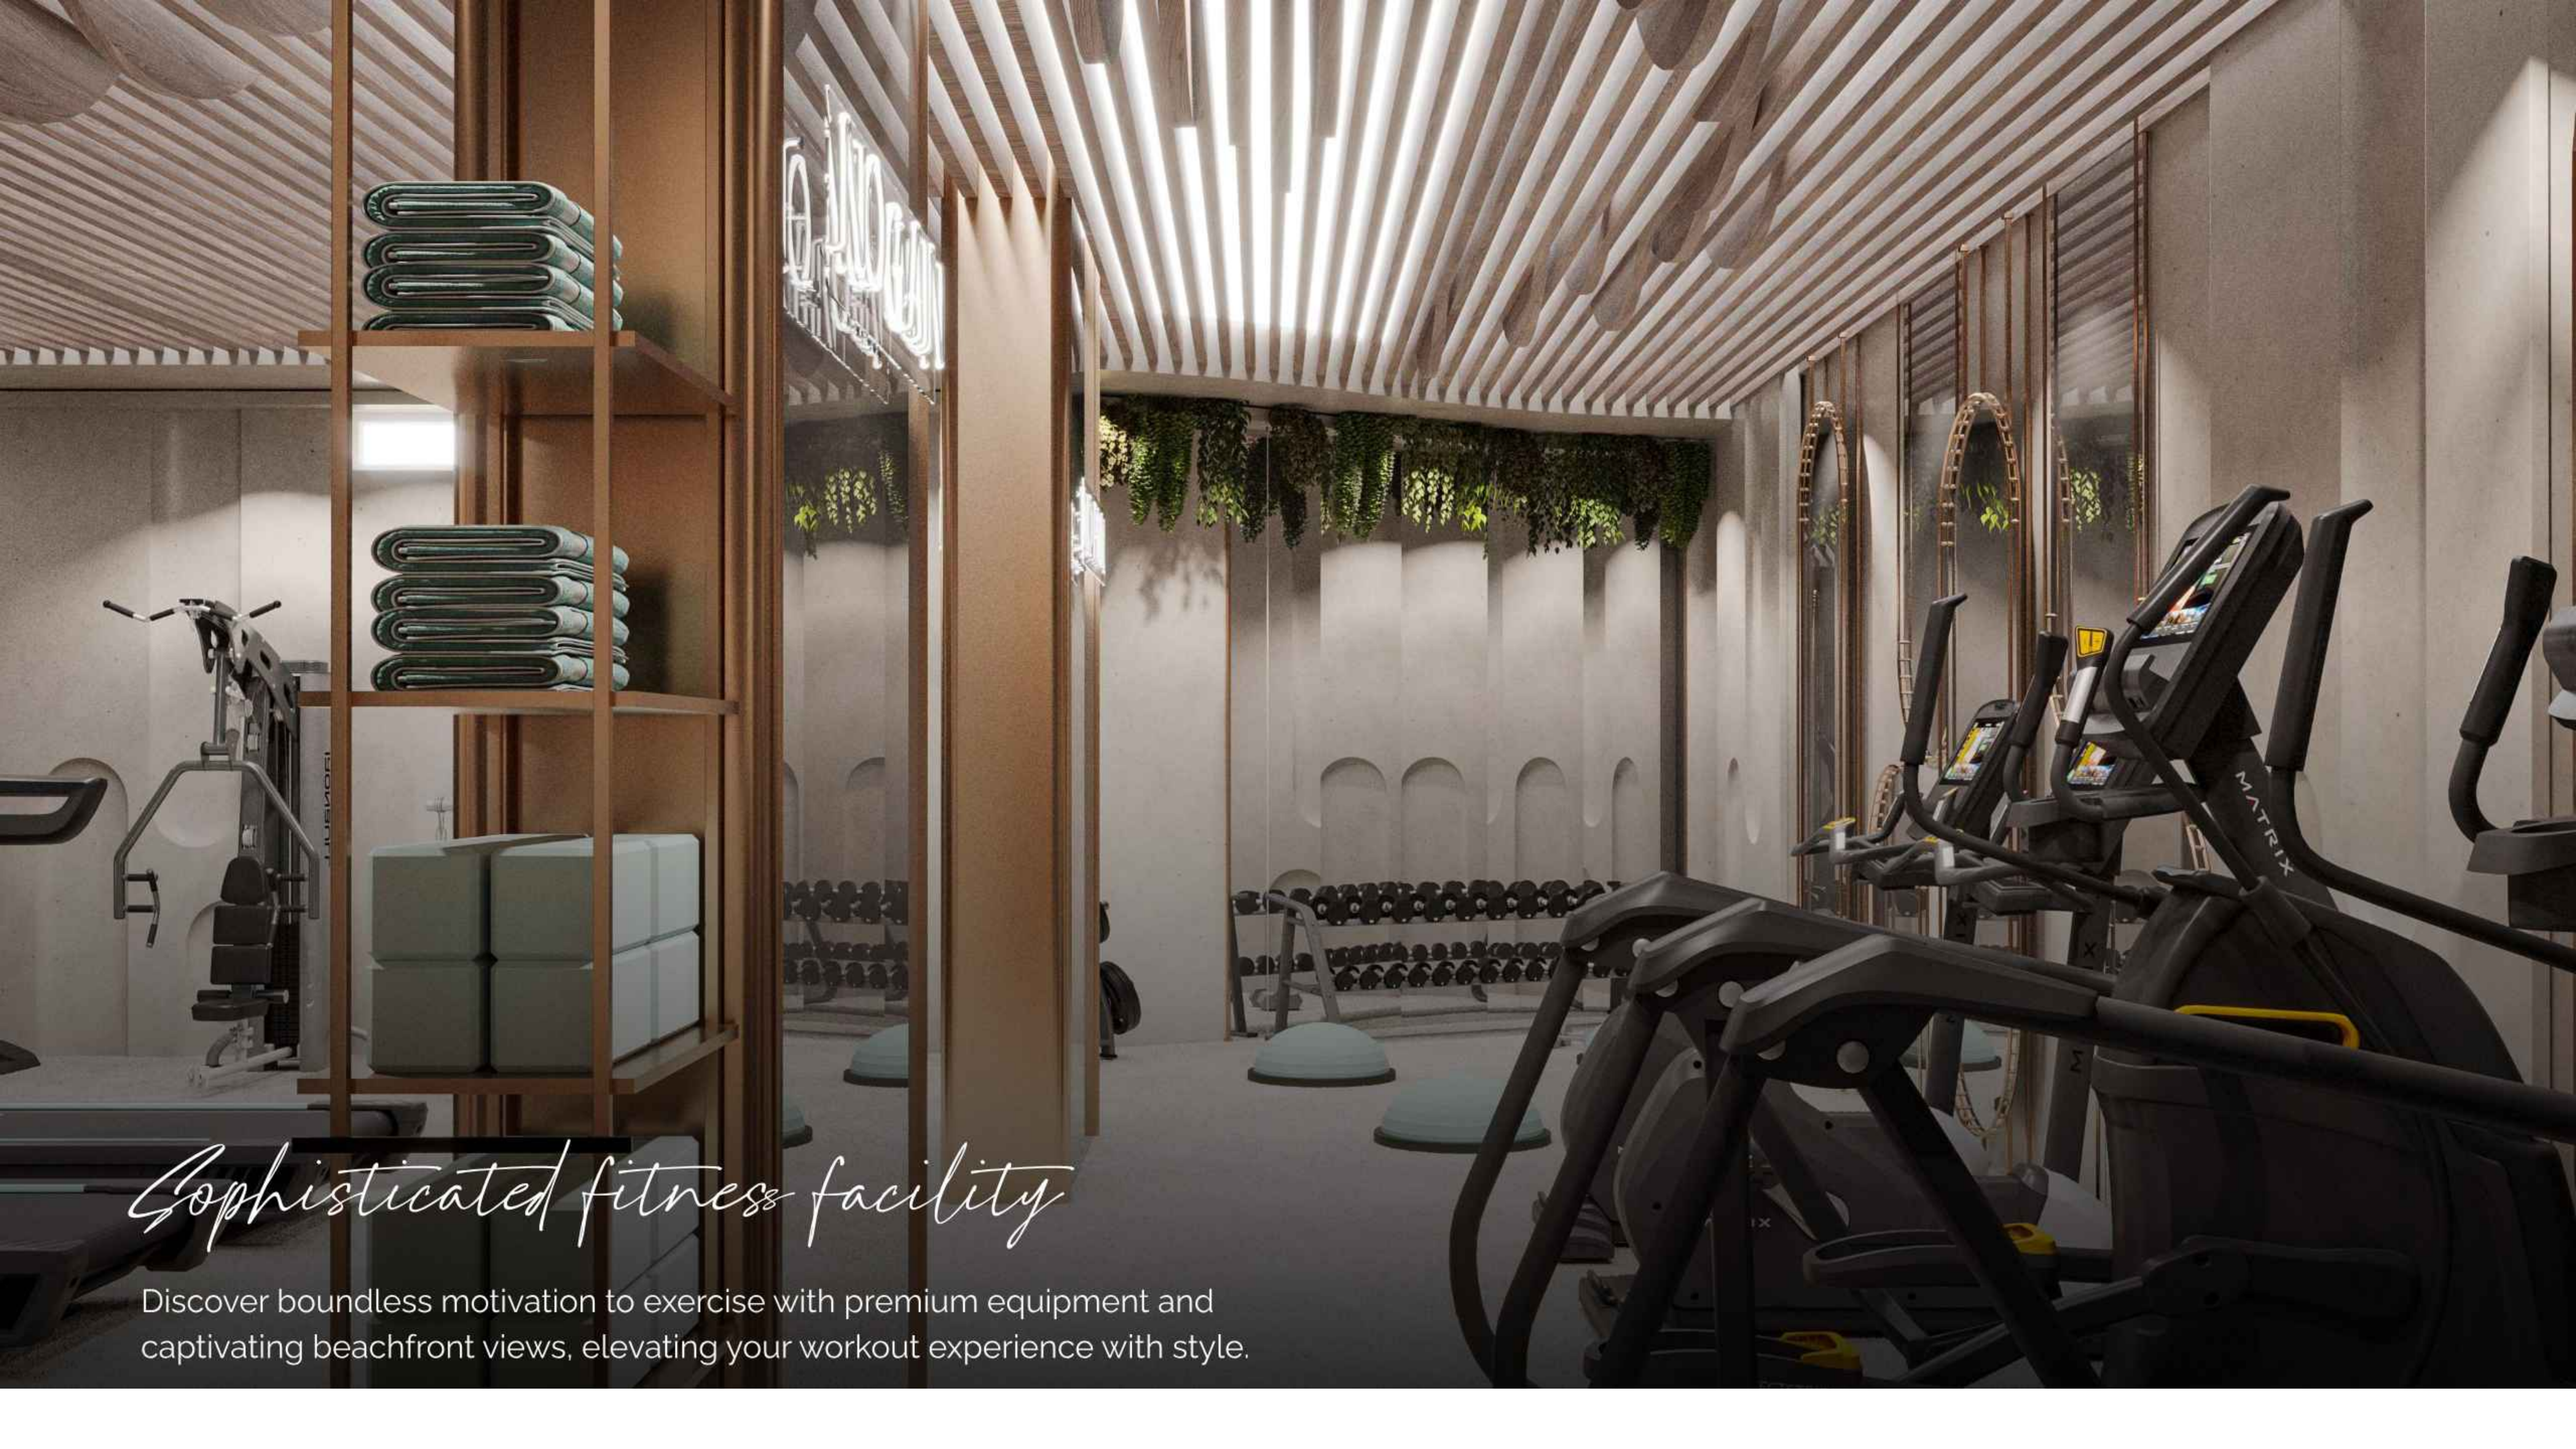

FITNESS STUDIO

BBQ AREA

YOGA AREA

CINEMA ROOM

URBAN FOREST

SAUNA & STEAM ROOM

GAMING FACILITIES

SKY LOUNGE

Sophisticated fitness facility

Discover boundless motivation to exercise with premium equipment and captivating beachfront views, elevating your workout experience with style.

Overflowing Elegance

Immerse yourself in opulence as you lounge by our inviting infinity pool, surrounded by breathtaking views. Unwind on stylish sun loungers, delight in the playful splash pads and find tranquility in the thoughtfully designed rest area.