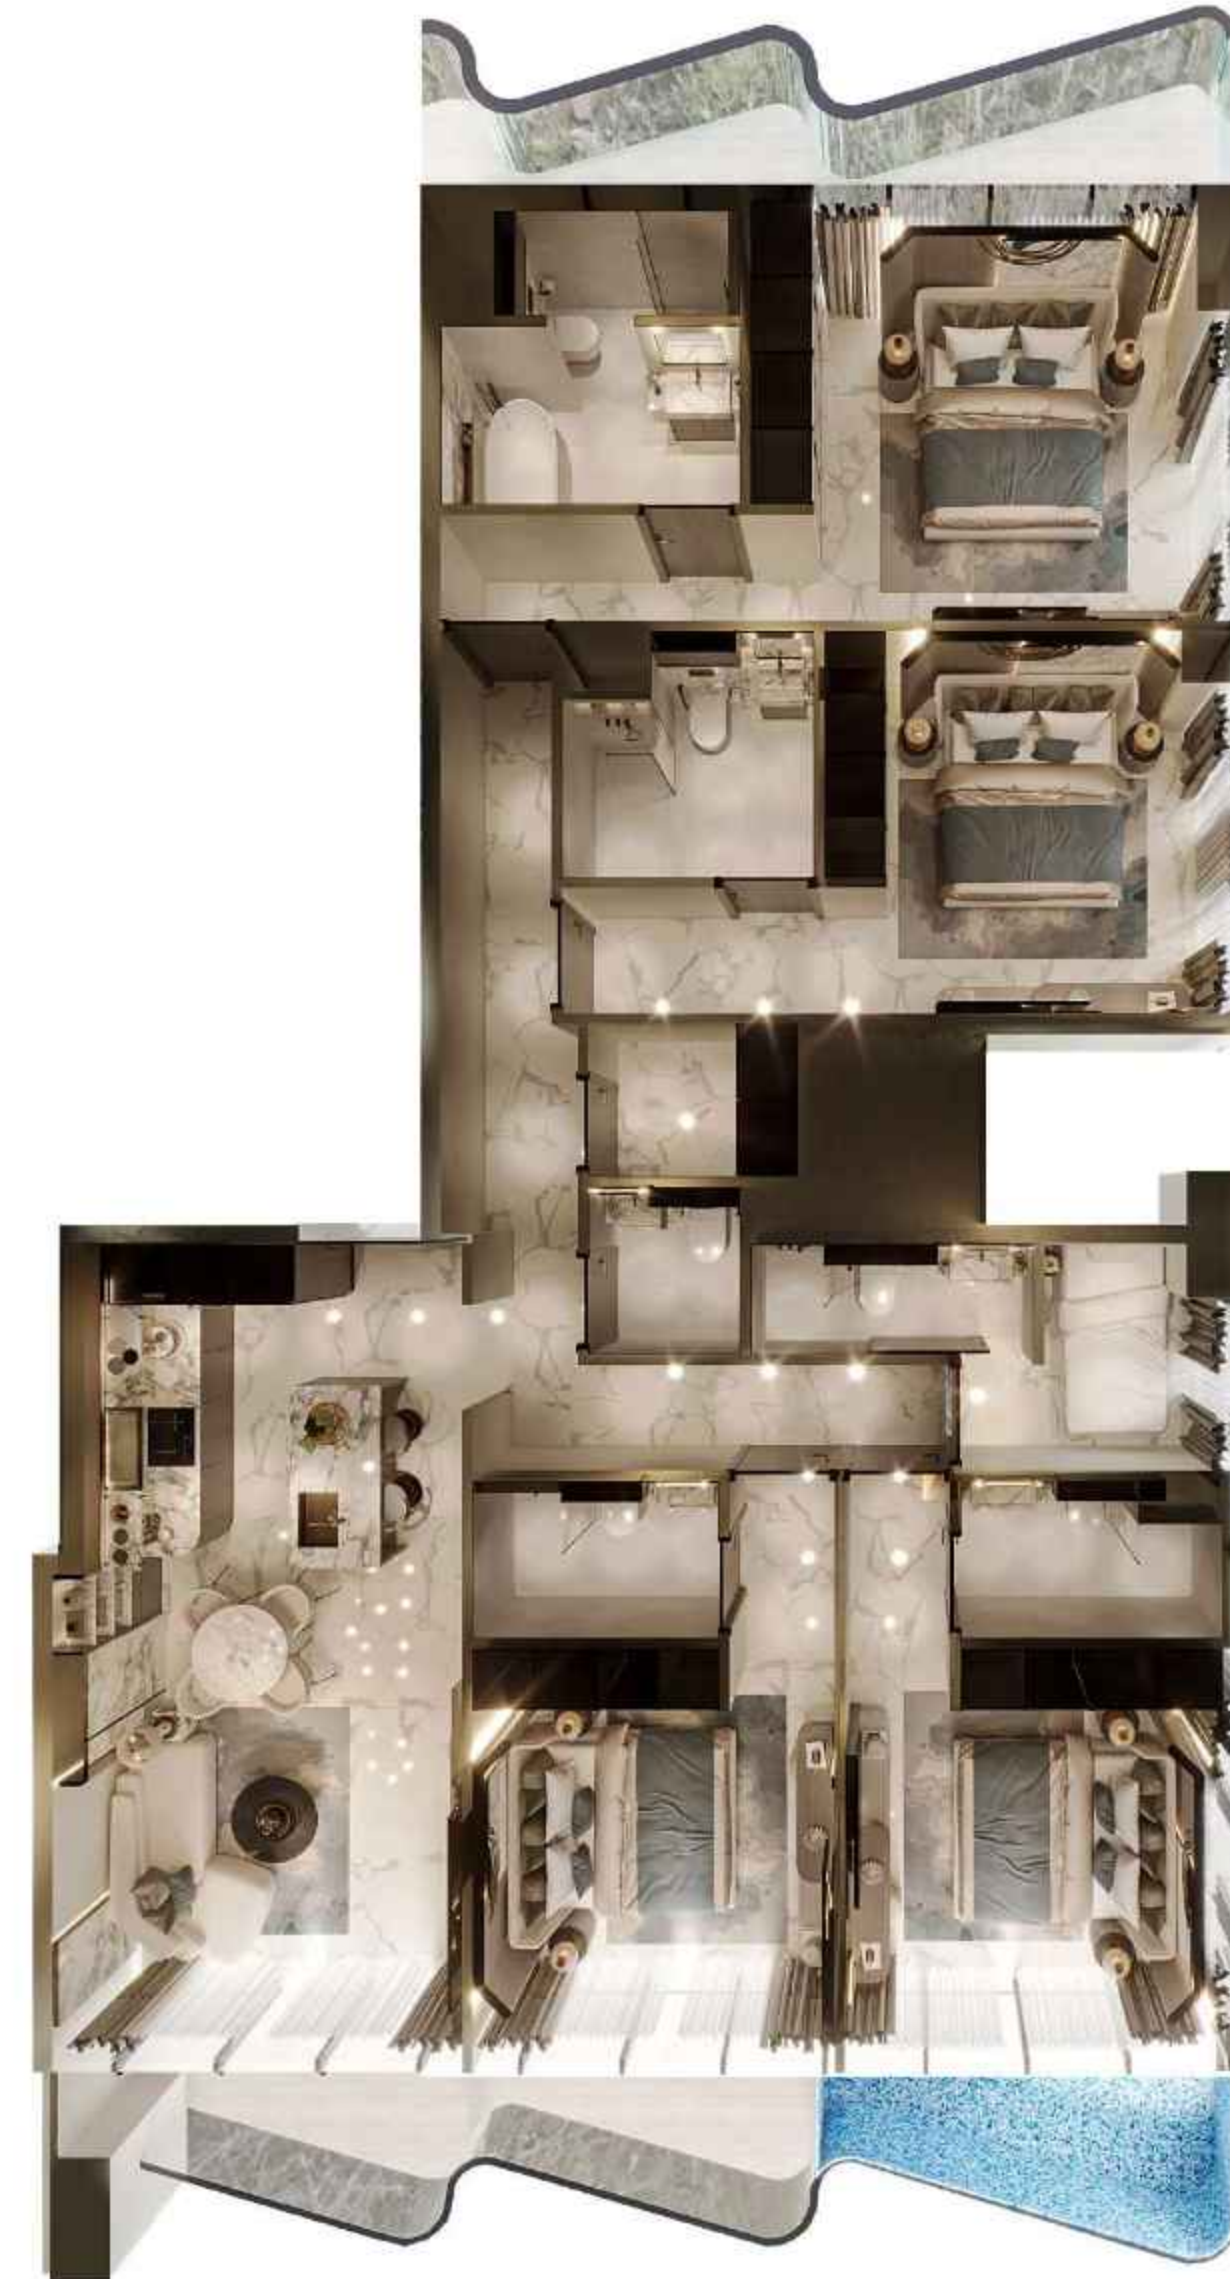

Up to 2032 Sq.ft.

Three Bedroom Apartments

Every corner is thoughtfully designed to offer you a life of sophistication and luxury

Area starting from 1526 Sq.ft.

Up to 2122 Sq.ft.

Four Bedroom Apartments

Each space within this exquisite home is meticulously crafted to provide you with an unparalleled experience of elegance and comfort

Area starting from 1951 Sq.ft.

Up to 2928 Sq.ft.

Breathtaking views

Iluka showcases mesmerizing panoramic views of Dubai skyline and picturesque Marina.