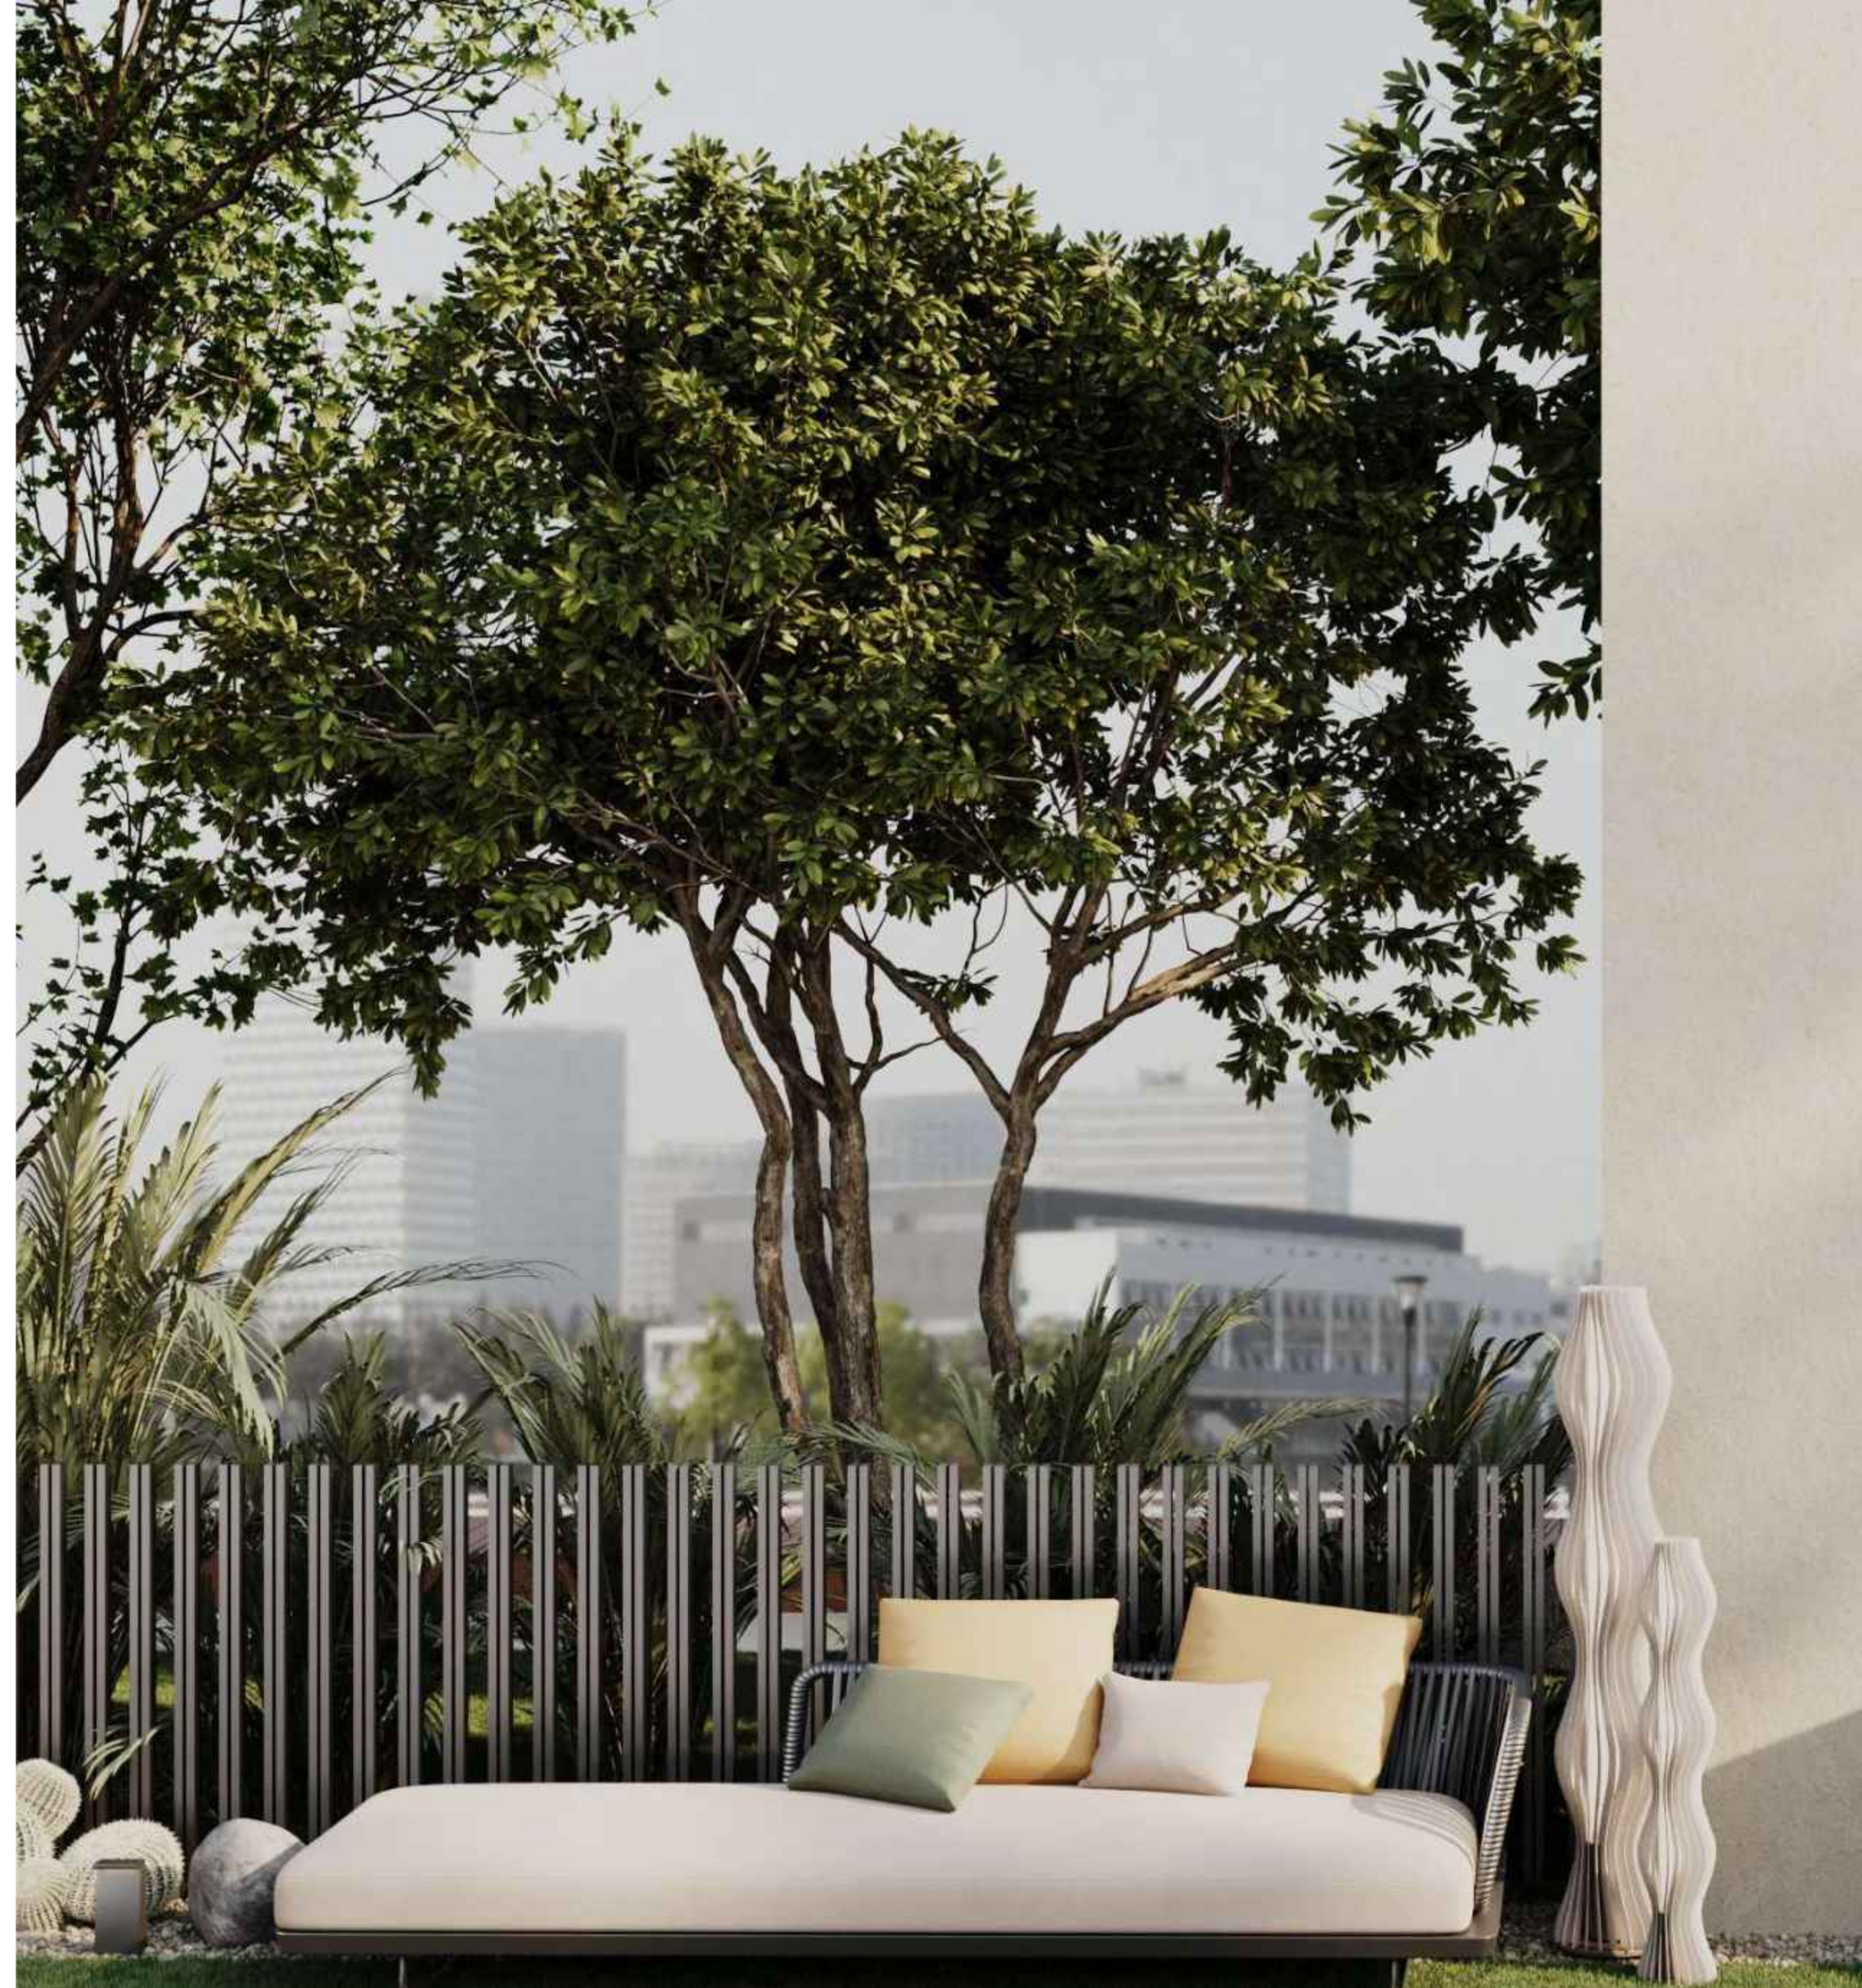

Urban forest

This verdant sanctuary offers a serene escape for residents seeking solace and connection with the outdoors. Surrounded by greenery, it promotes relaxation and mindfulness.