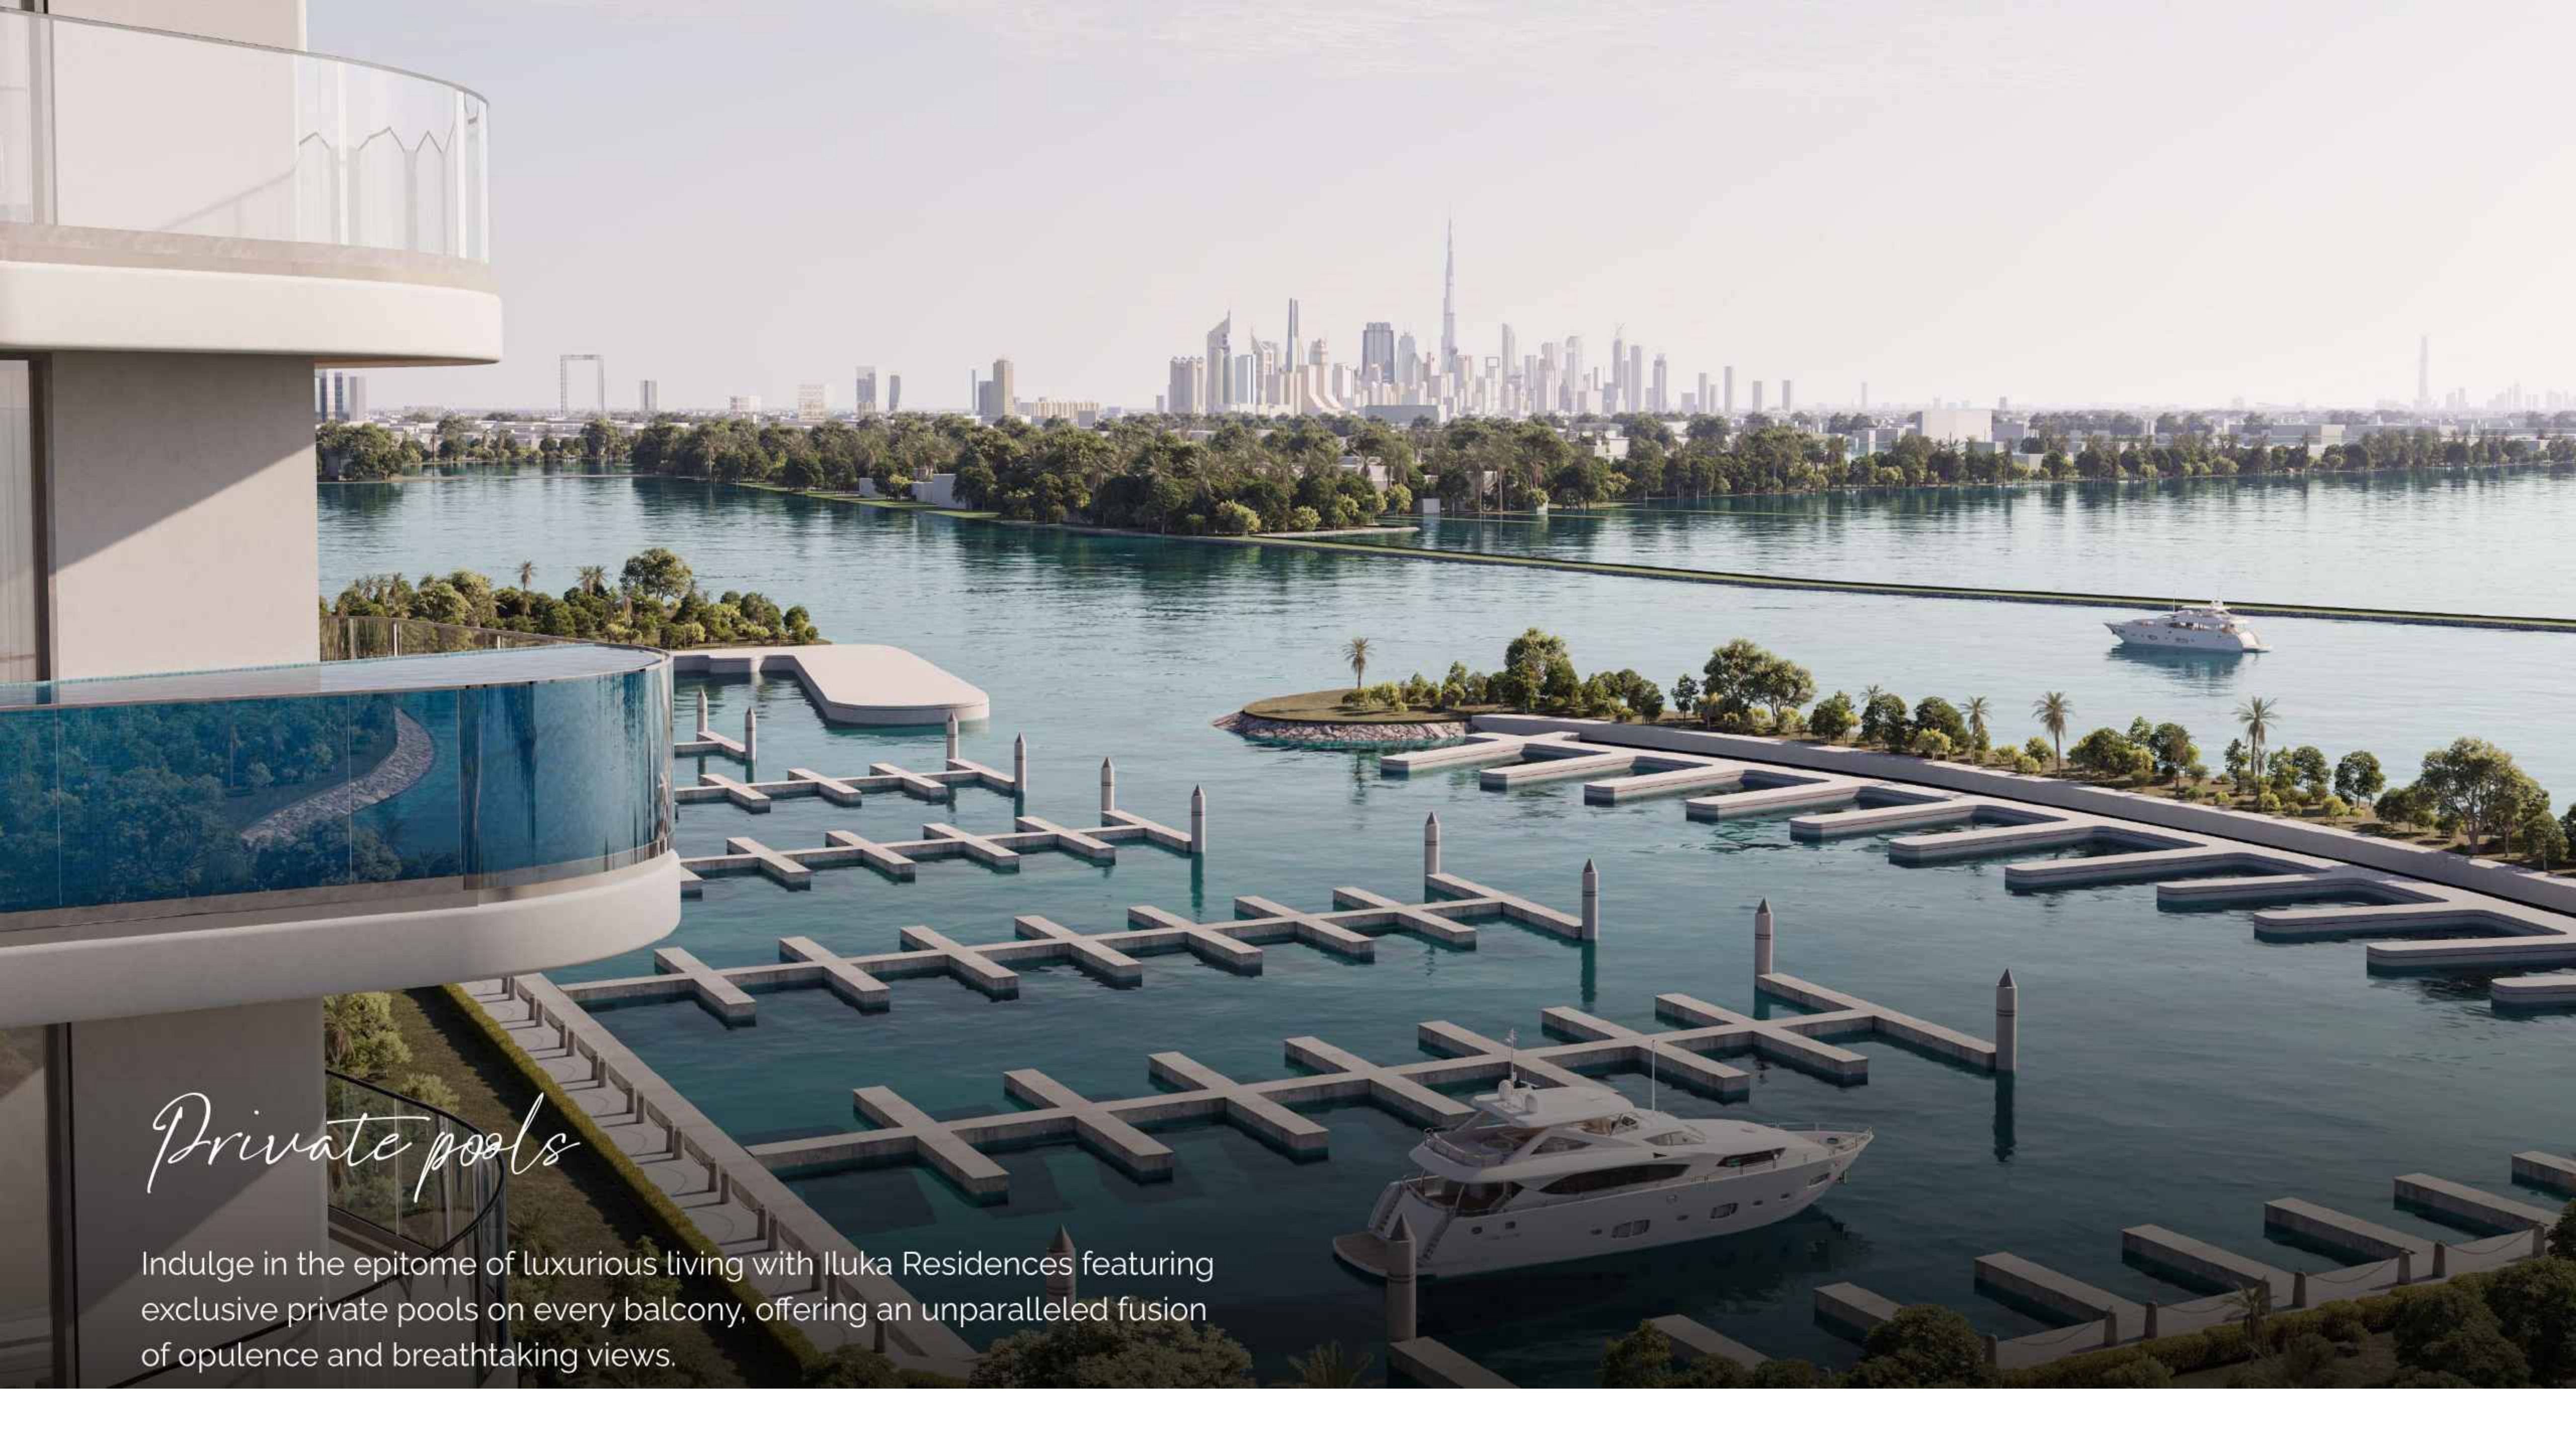

SAUNA & STEAM ROOM

GAMING FACILITIES

SKY LOUNGE

SMART HOME SYSTEM

KIDS PLAY AREA

PRIVATE POOLS

SPLASH PADS

Private pools

Indulge in the epitome of luxurious living with Iluka Residences featuring exclusive private pools on every balcony, offering an unparalleled fusion of opulence and breathtaking views.