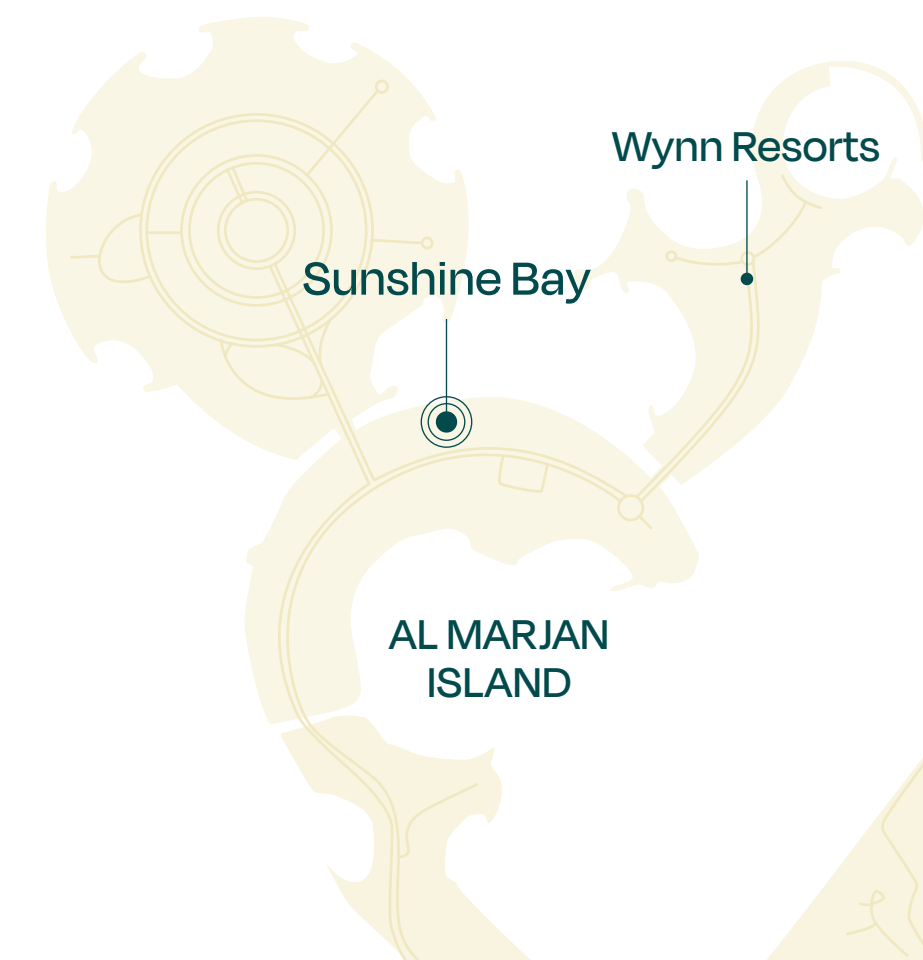

SUNSHINE BAY

SOURCE OF FATE

The Bay Collection

1 Bedroom

TYPE B

Unit 20

Floor: 1

Suite Area 609 SQ FT

Balcony Area 900 SQ FT

Total Area 1,508 SQ FT