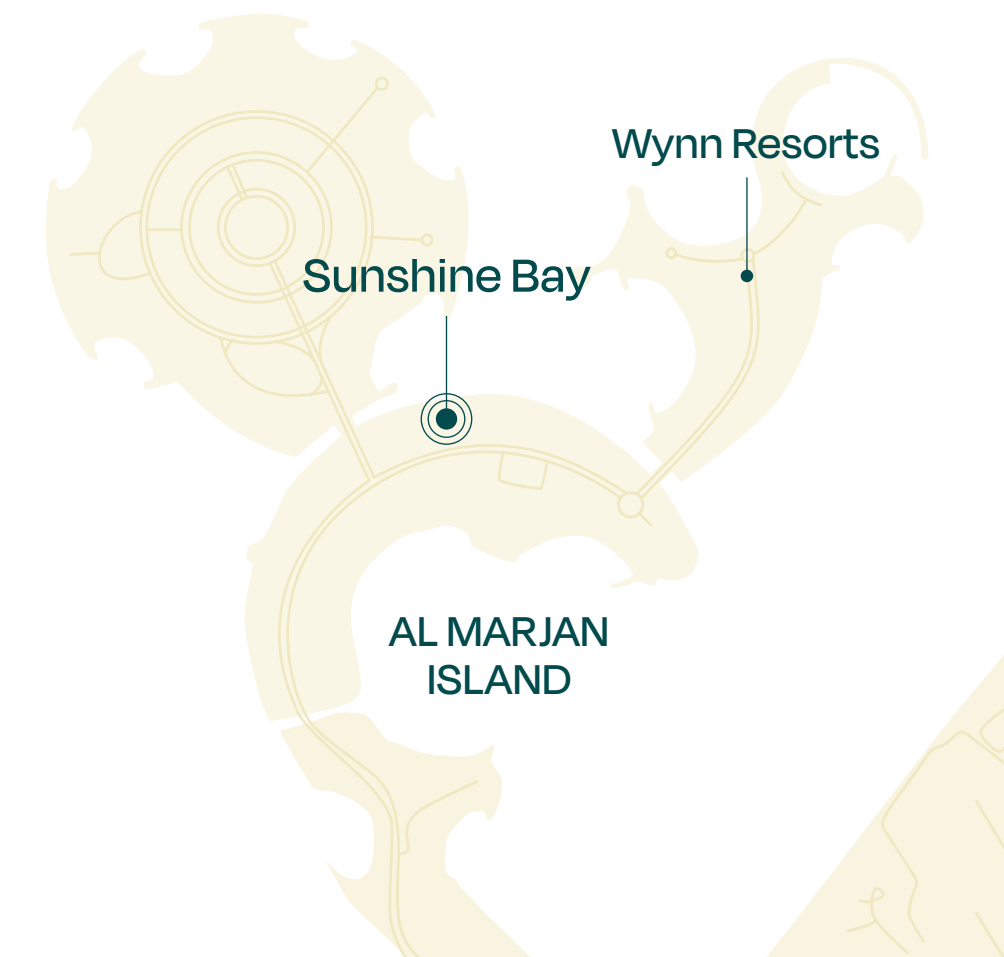

SUNSHINE BAY

SOURCE OF FATE

The Bay Collection

Studio

TYPE B

Unit 02

Floor: 1

Suite Area 437 SQ FT

Balcony Area 355 SQ FT

Total Area 792 SQ FT