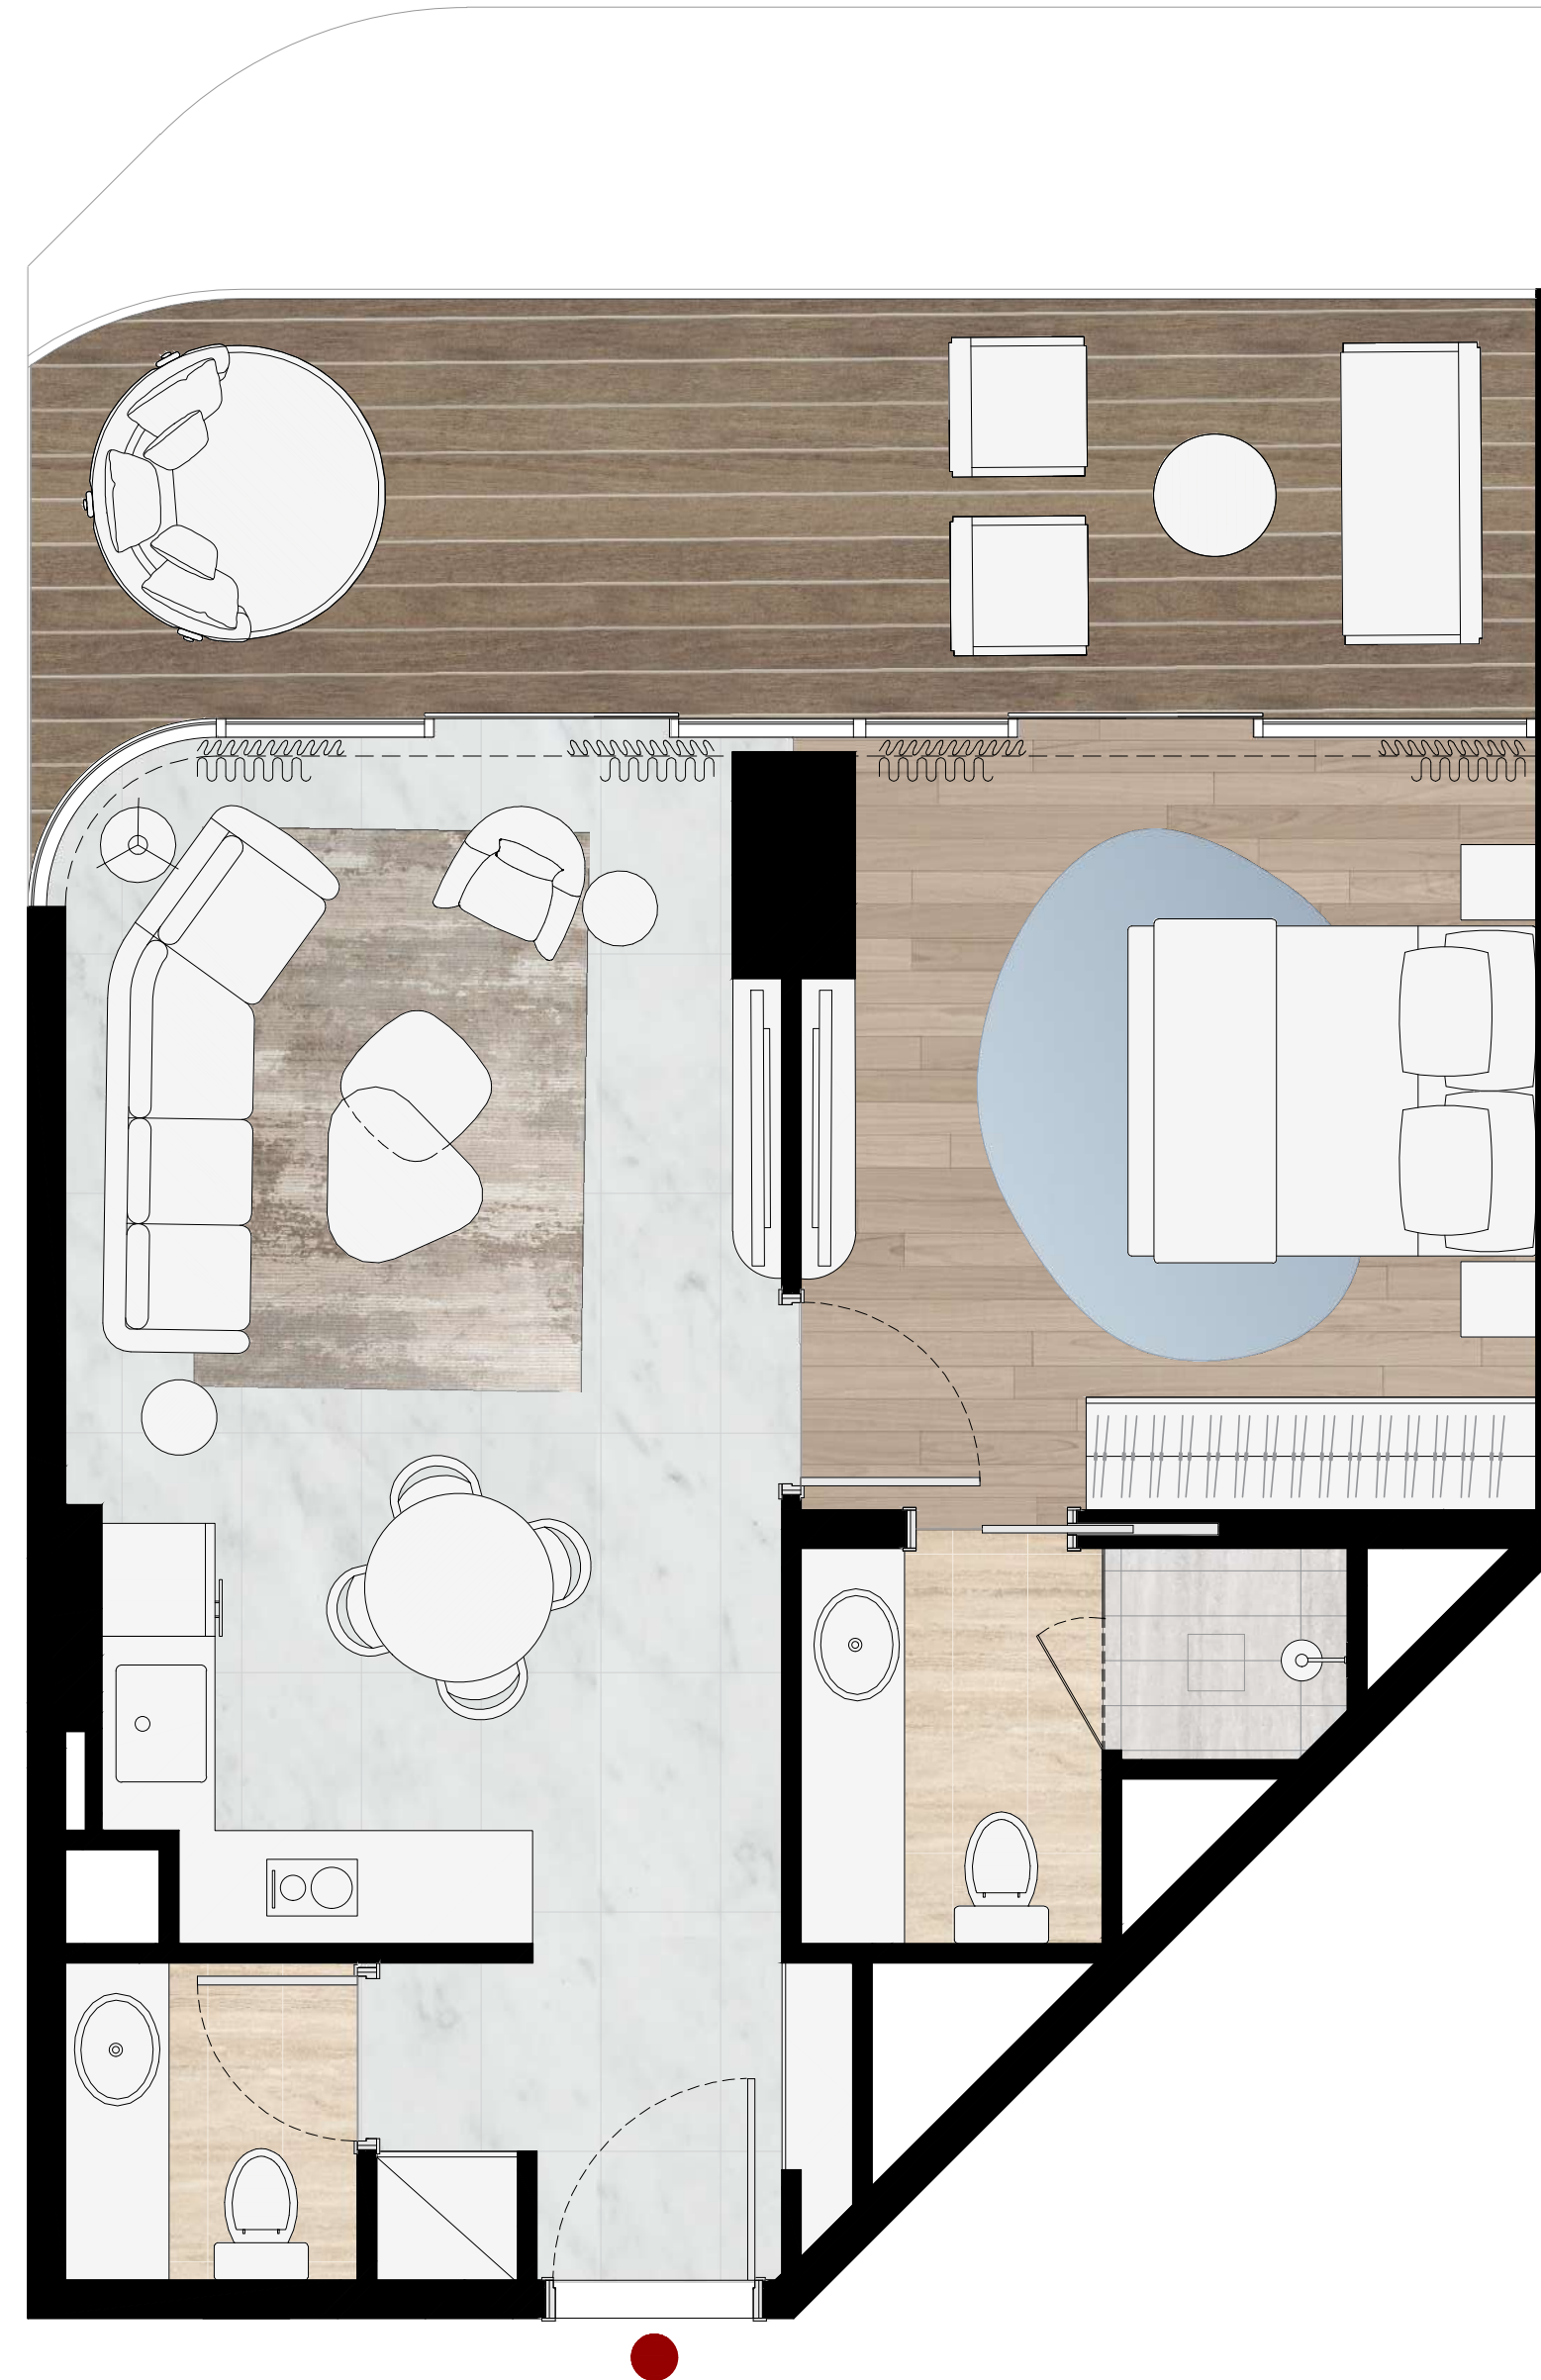

Studio

TYPE B
Unit 19

Floor: 2-12

Suite Area	404 SQ FT
Balcony Area	103 SQ FT
Total Area	507 SQ FT

SUNSHINE BAY

SOURCE OF FATE

1 Bedroom

TYPE A

Units 03, 05 and 07

Floor: 2-12

Suite Area 589 SQ FT

Balcony Area 202 SQ FT

Total Area 790 SQ FT

Wynn
RESORTS

SUNSHINE BAY

SOURCE OF FATE

1 Bedroom

TYPE A

Units 14, 16 and 18

Floor: 2-12

Suite Area 589 SQ FT

Balcony Area 202 SQ FT

Total Area 790 SQ FT

SUNSHINE BAY

SOURCE OF FATE

1 Bedroom

TYPE B
Unit 01

Floor: 2-12

Suite Area	609 SQ FT
Balcony Area	207 SQ FT
Total Area	816 SQ FT

Wynn
RESORTS

SUNSHINE BAY

SOURCE OF FATE