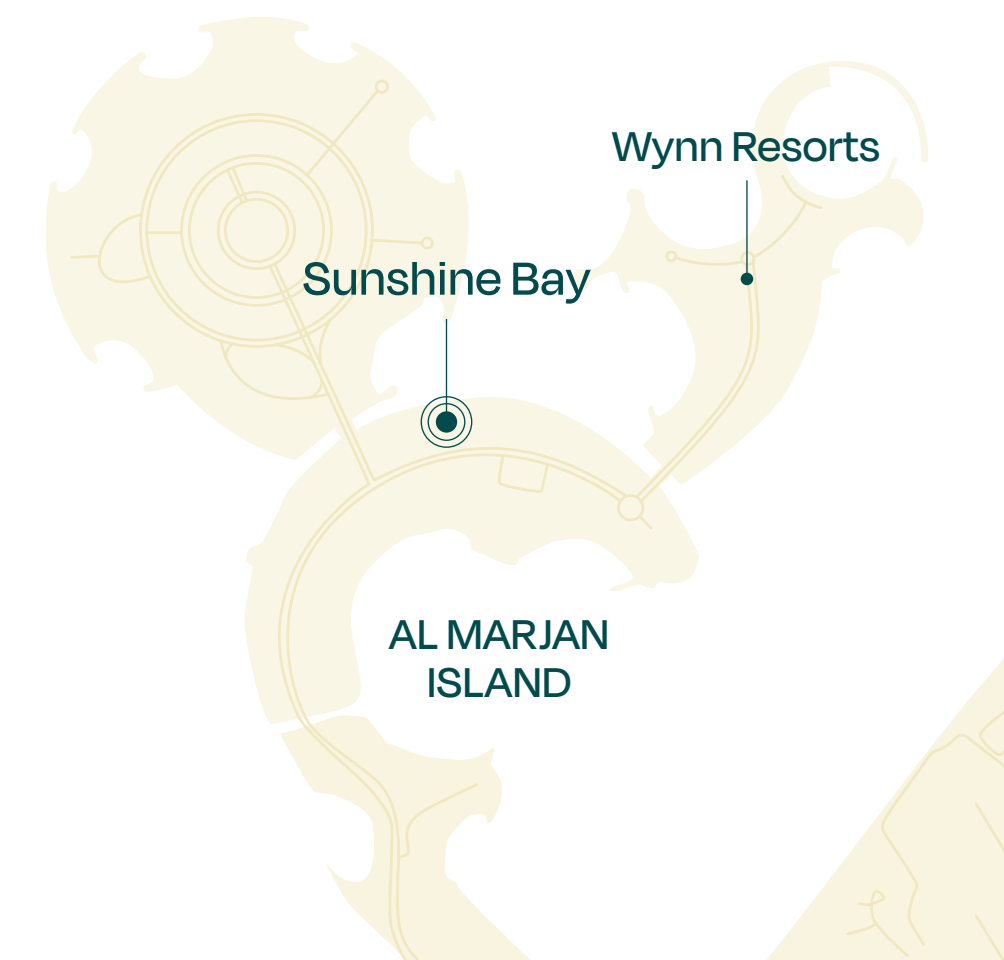

SUNSHINE BAY

SOURCE OF FATE

Studio

TYPE B
Unit 02

Floor: 2-12

Suite Area	404 SQ FT
Balcony Area	103 SQ FT
Total Area	507 SQ FT

SUNSHINE BAY

SOURCE OF FATE