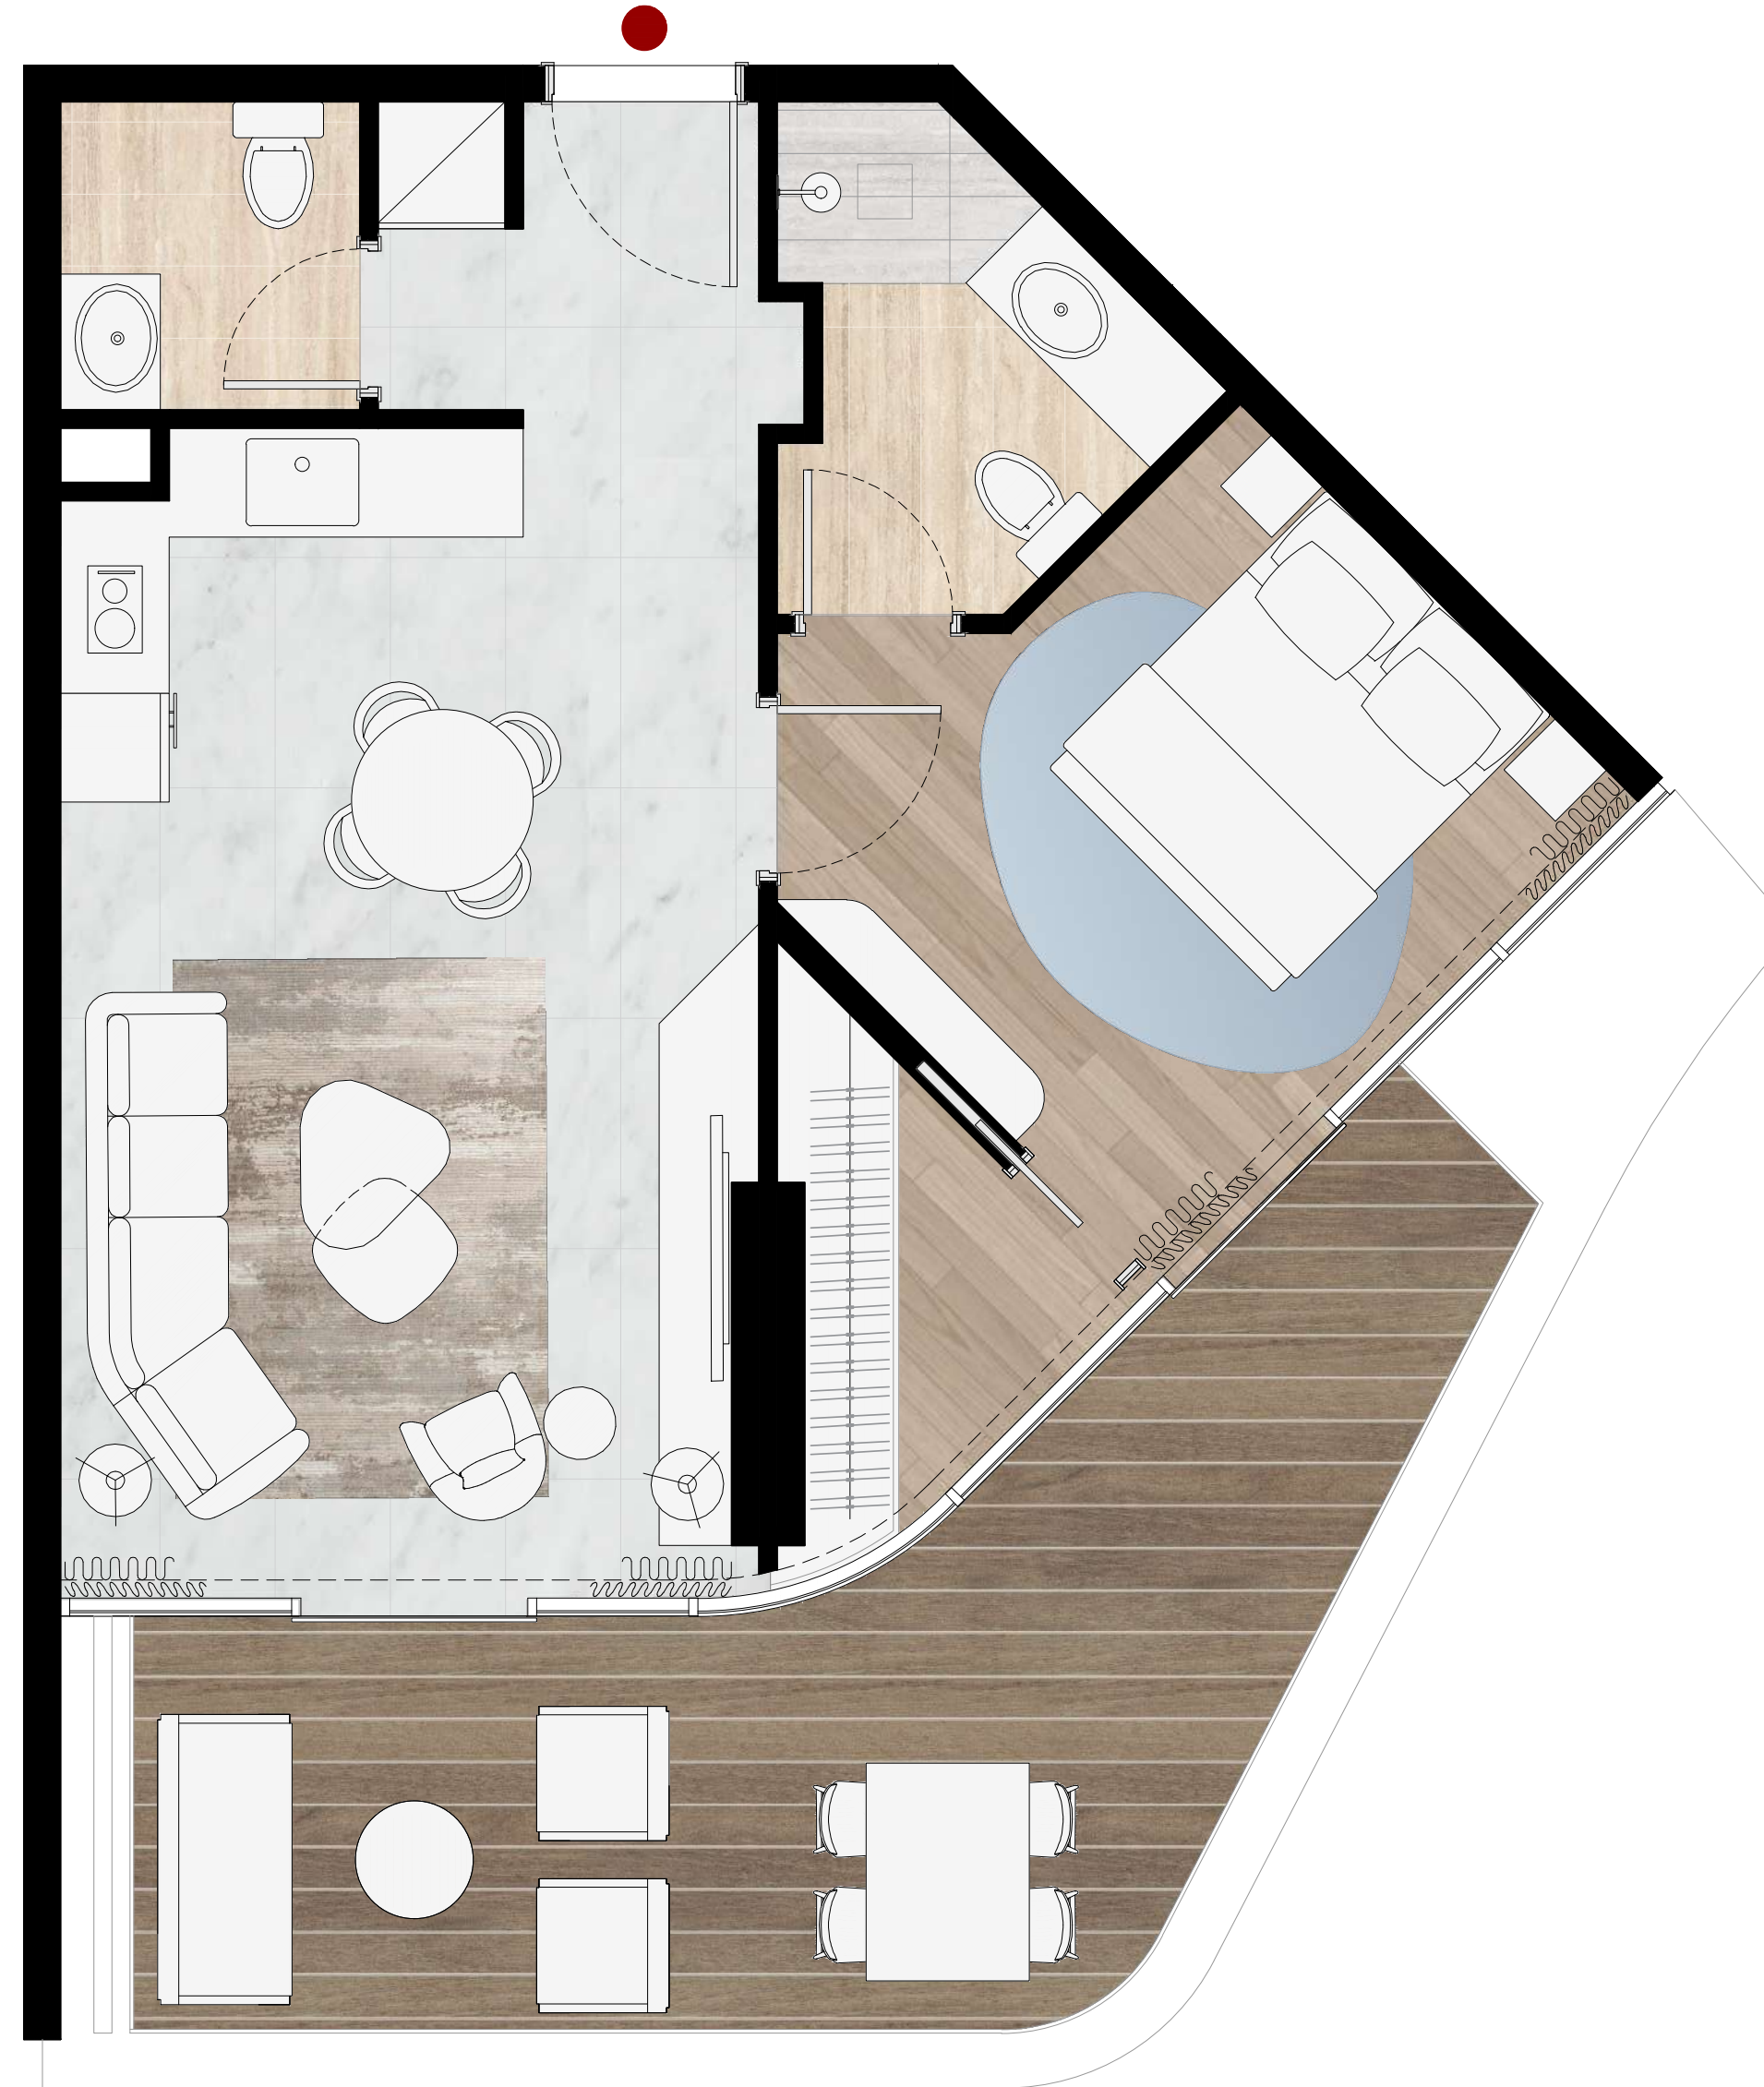

1 Bedroom

TYPE A

Units 14, 16 and 18

Floor: 2-12

Suite Area 589 SQ FT

Balcony Area 202 SQ FT

Total Area 790 SQ FT

SUNSHINE BAY

SOURCE OF FATE

1 Bedroom

TYPE B
Unit 01

Floor: 2-12

Suite Area	609 SQ FT
Balcony Area	207 SQ FT
Total Area	816 SQ FT

Wynn
RESORTS

SUNSHINE BAY

SOURCE OF FATE

1 Bedroom

TYPE B
Unit 20

Floor: 2-12

Suite Area	609 SQ FT
Balcony Area	207 SQ FT
Total Area	816 SQ FT

SUNSHINE BAY

SOURCE OF FATE

2 Bedroom

TYPE A
Units 08 and 09

Floor: 2-12

Suite Area	995 SQ FT
Balcony Area	347 SQ FT
Total Area	1,342 SQ FT

SUNSHINE BAY

SOURCE OF FATE

2 Bedroom

TYPE A
Units 12 and 13

Floor: 2-12

Suite Area	995 SQ FT
Balcony Area	347 SQ FT
Total Area	1,342 SQ FT