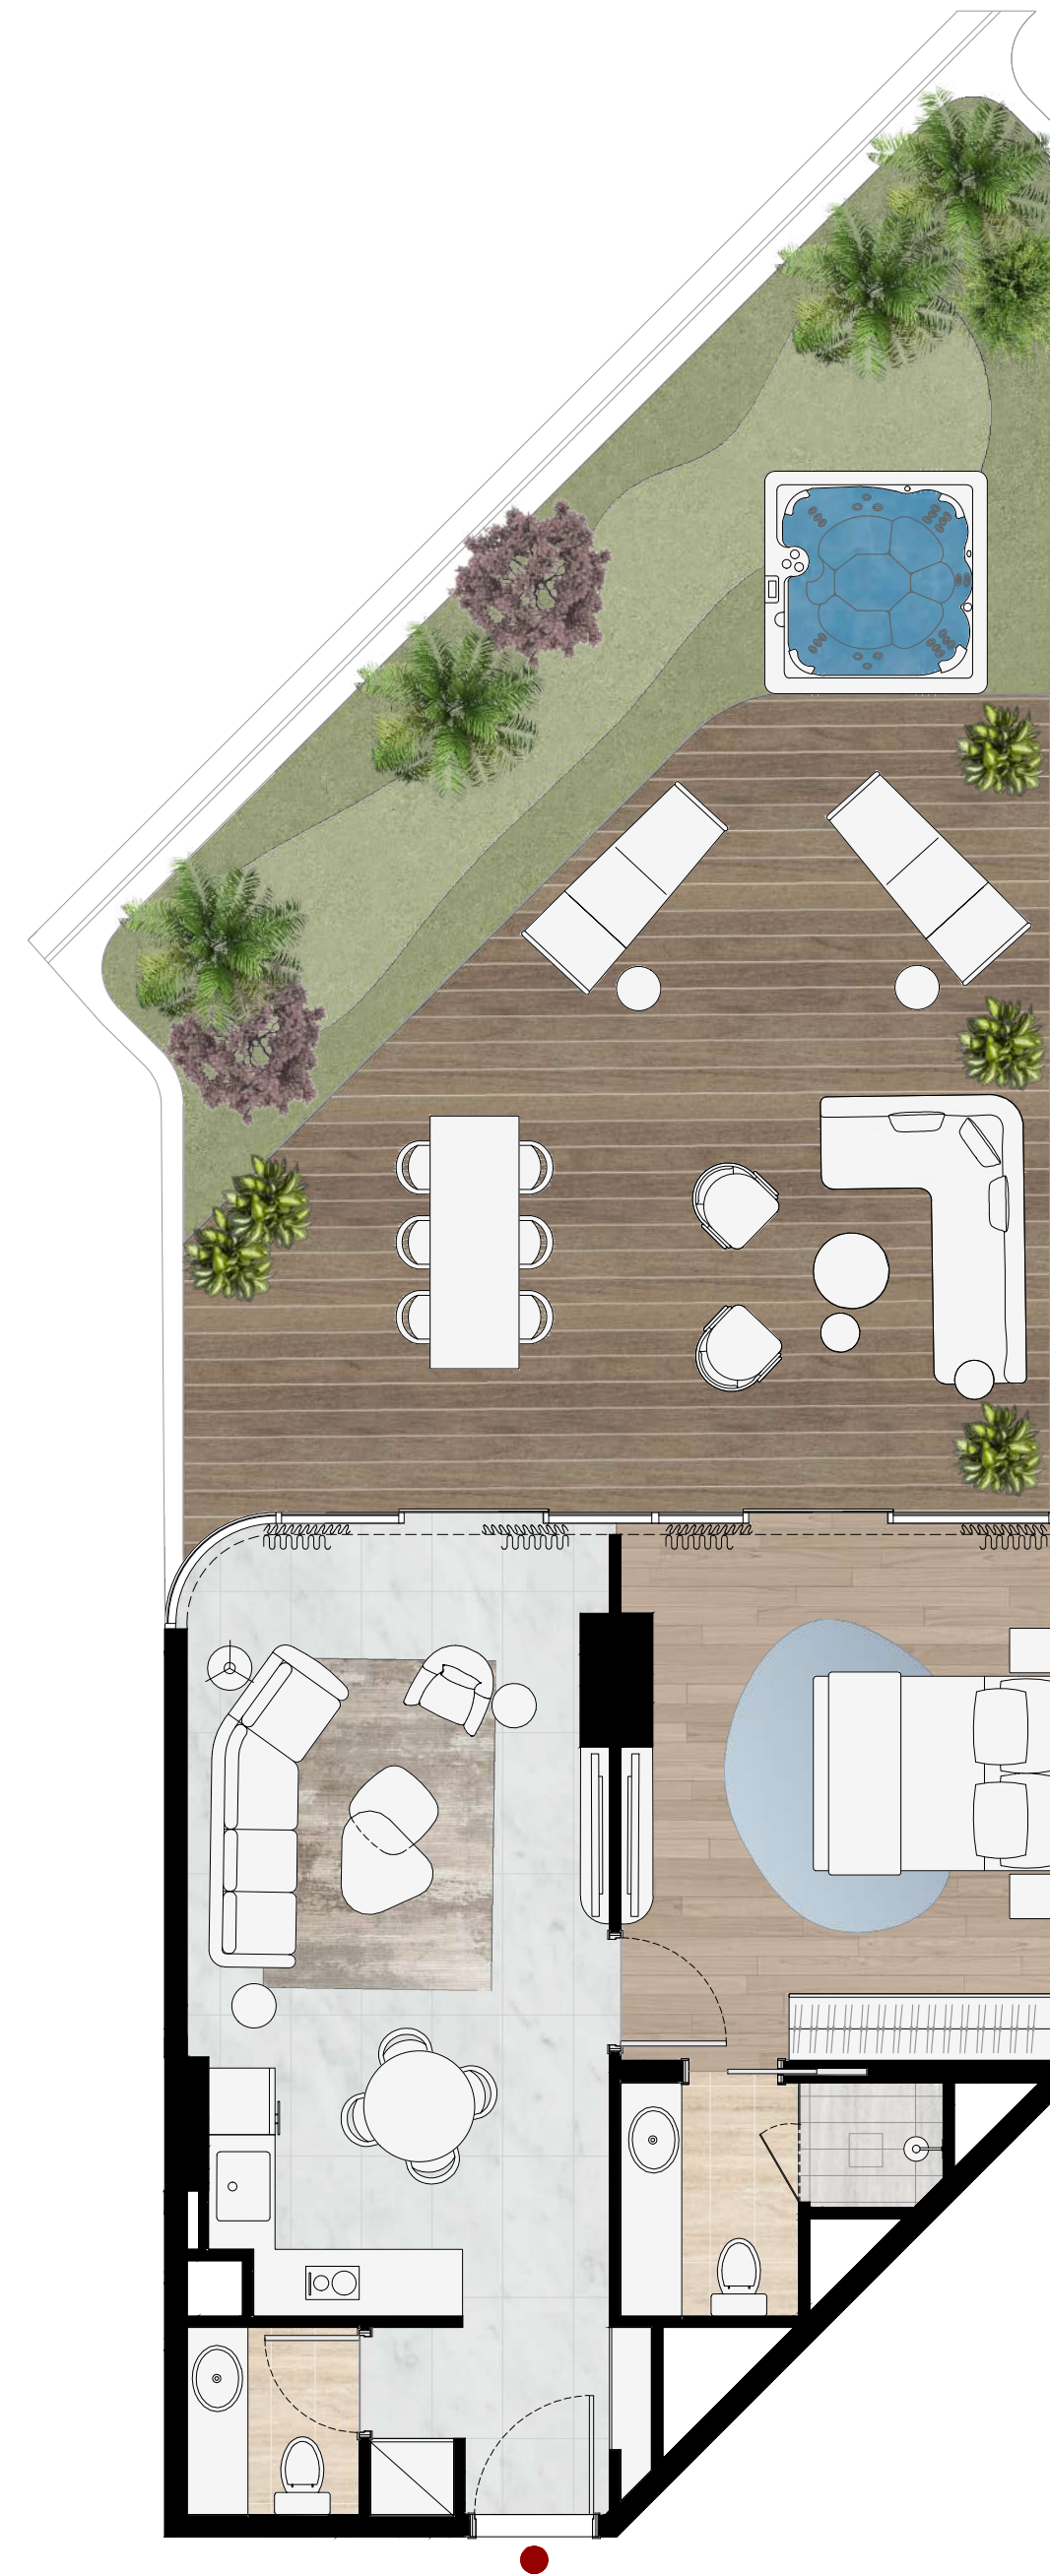

TYPE A

Units 03, 05 and 07

Floor: 1

Suite Area 656 SQ FT

Balcony Area 882 SQ FT

Total Area 1,537 SQ FT

SUNSHINE BAY

SOURCE OF FATE