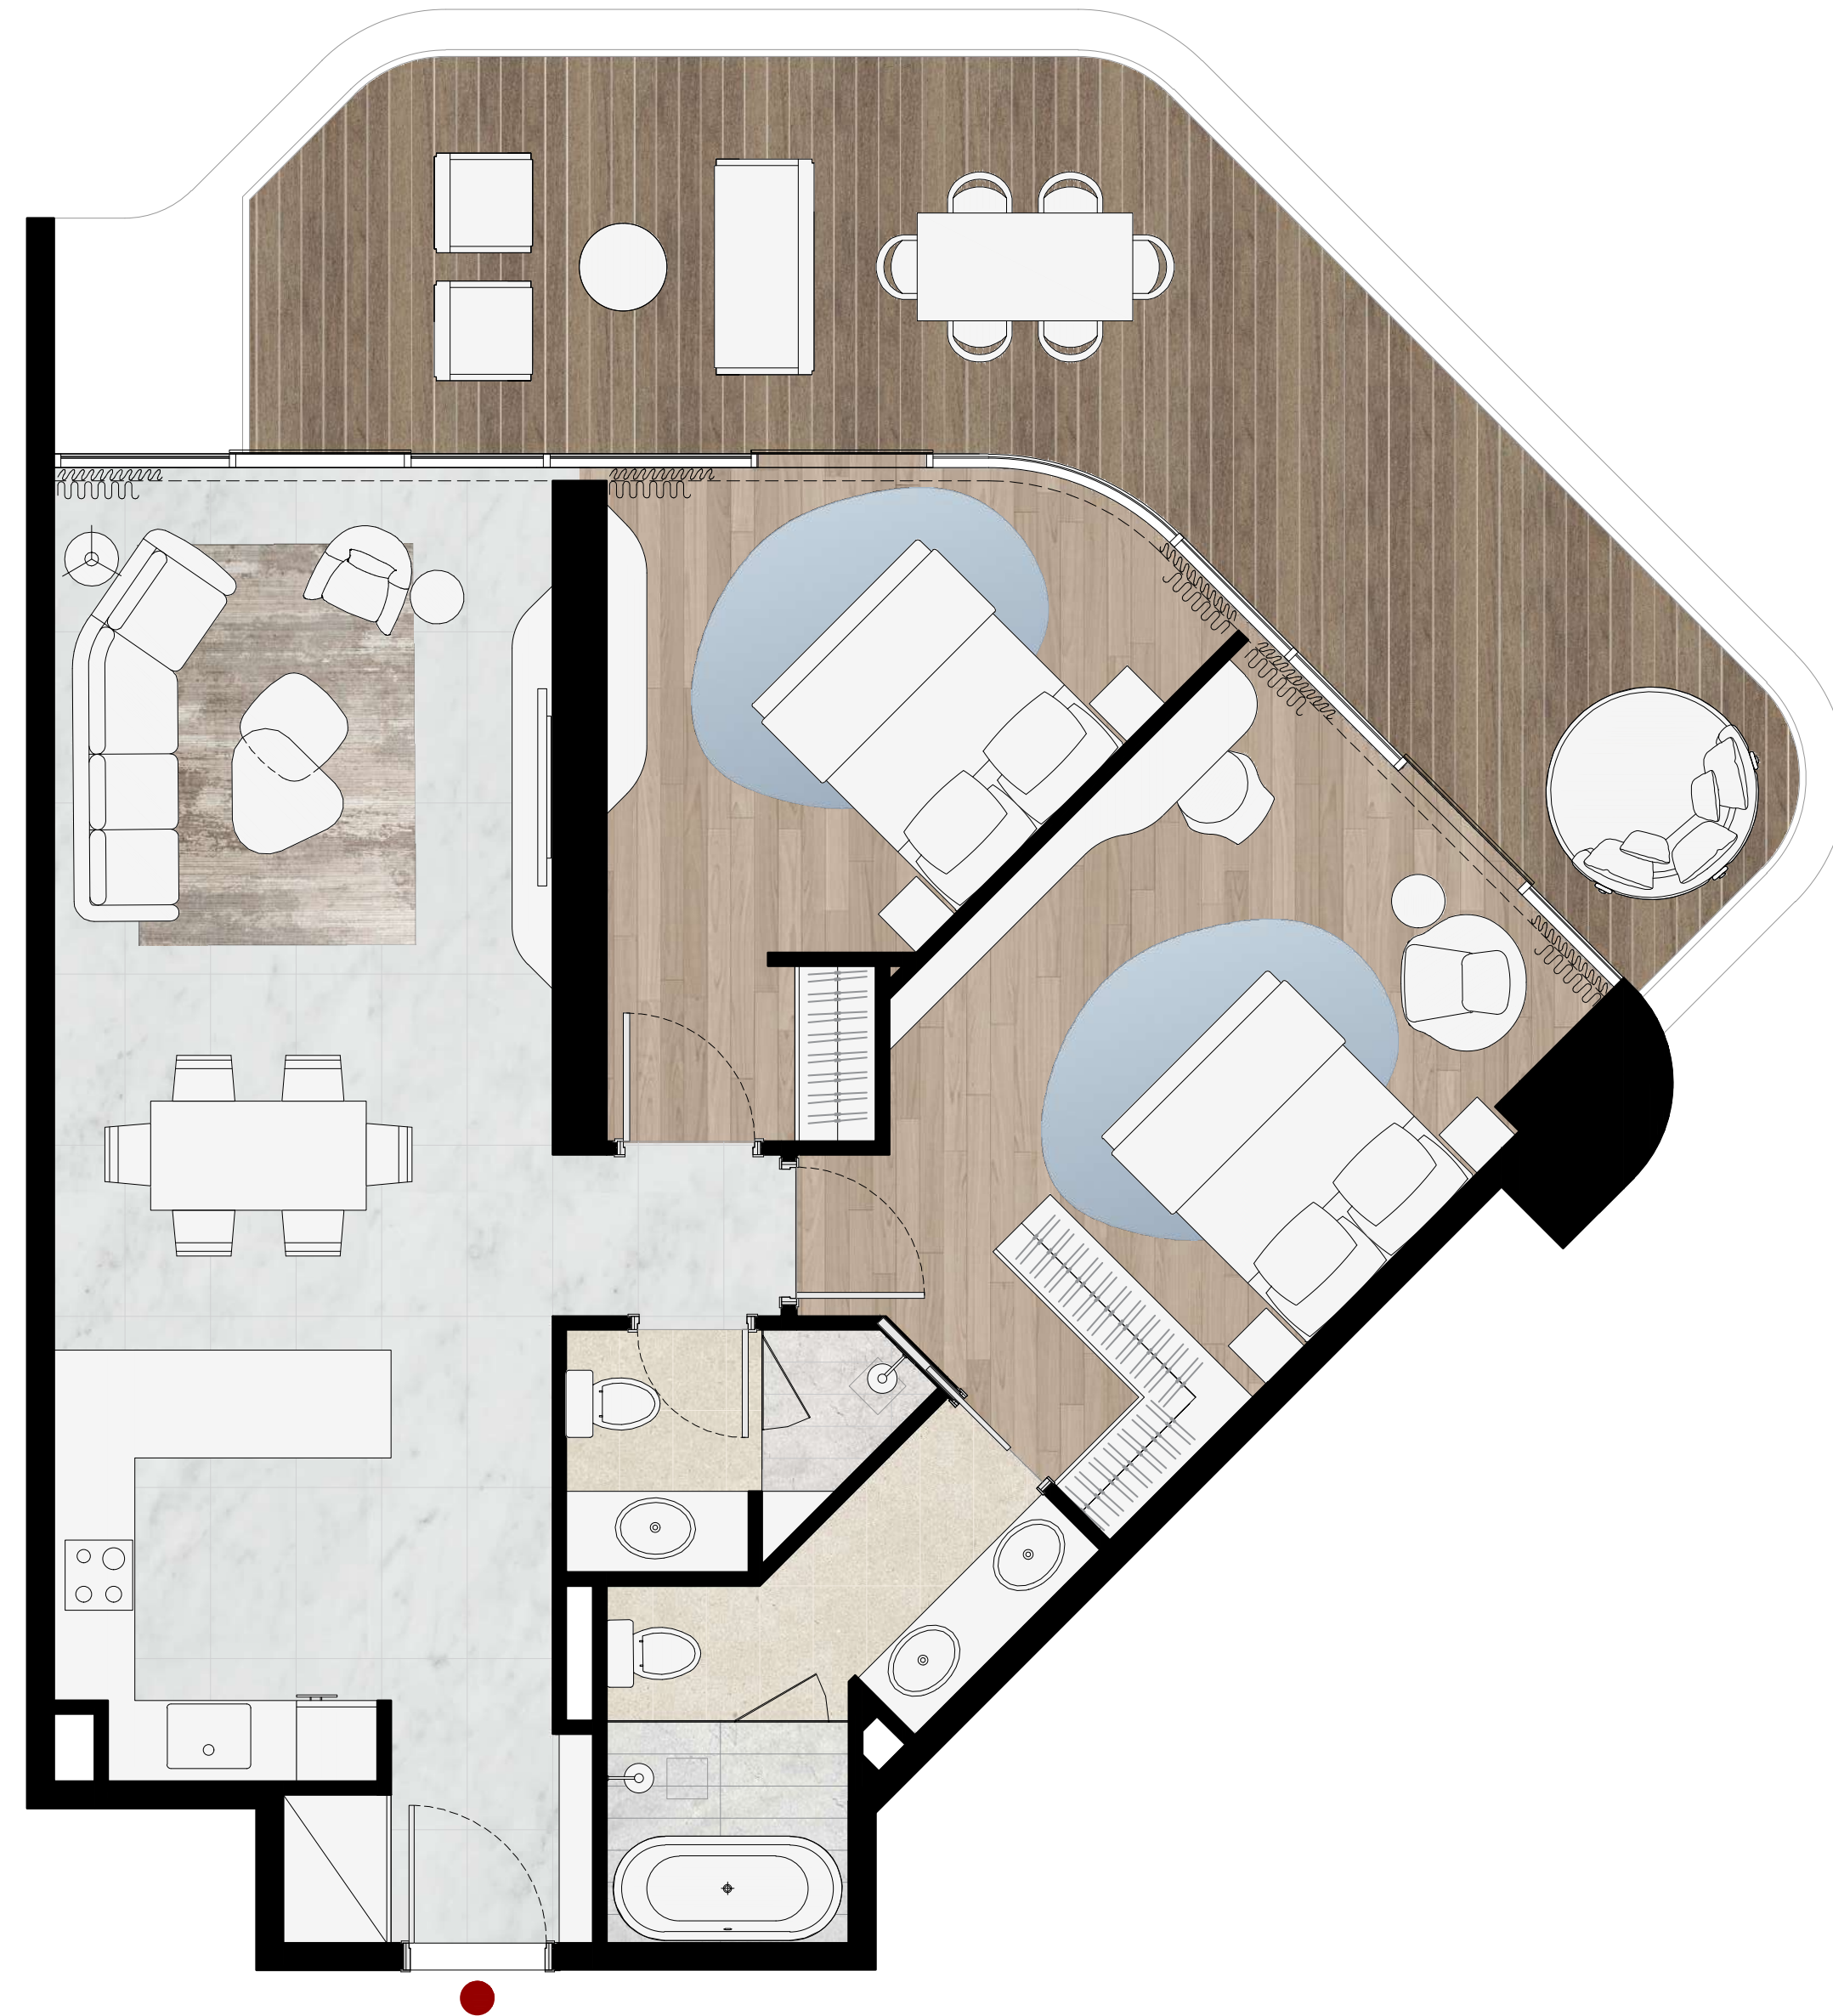

SUNSHINE BAY

SOURCE OF FATE

2 Bedroom

TYPE B
Unit 10

Floor: 2-12

Suite Area	1,047 SQ FT
Balcony Area	364 SQ FT
Total Area	1,411 SQ FT

SUNSHINE BAY

SOURCE OF FATE

2 Bedroom

TYPE B
Unit 11

Floor: 2-12

Suite Area	1,047 SQ FT
Balcony Area	364 SQ FT
Total Area	1,411 SQ FT

SUNSHINE BAY

SOURCE OF FATE

The Bay Collection

SUNSHINE BAY