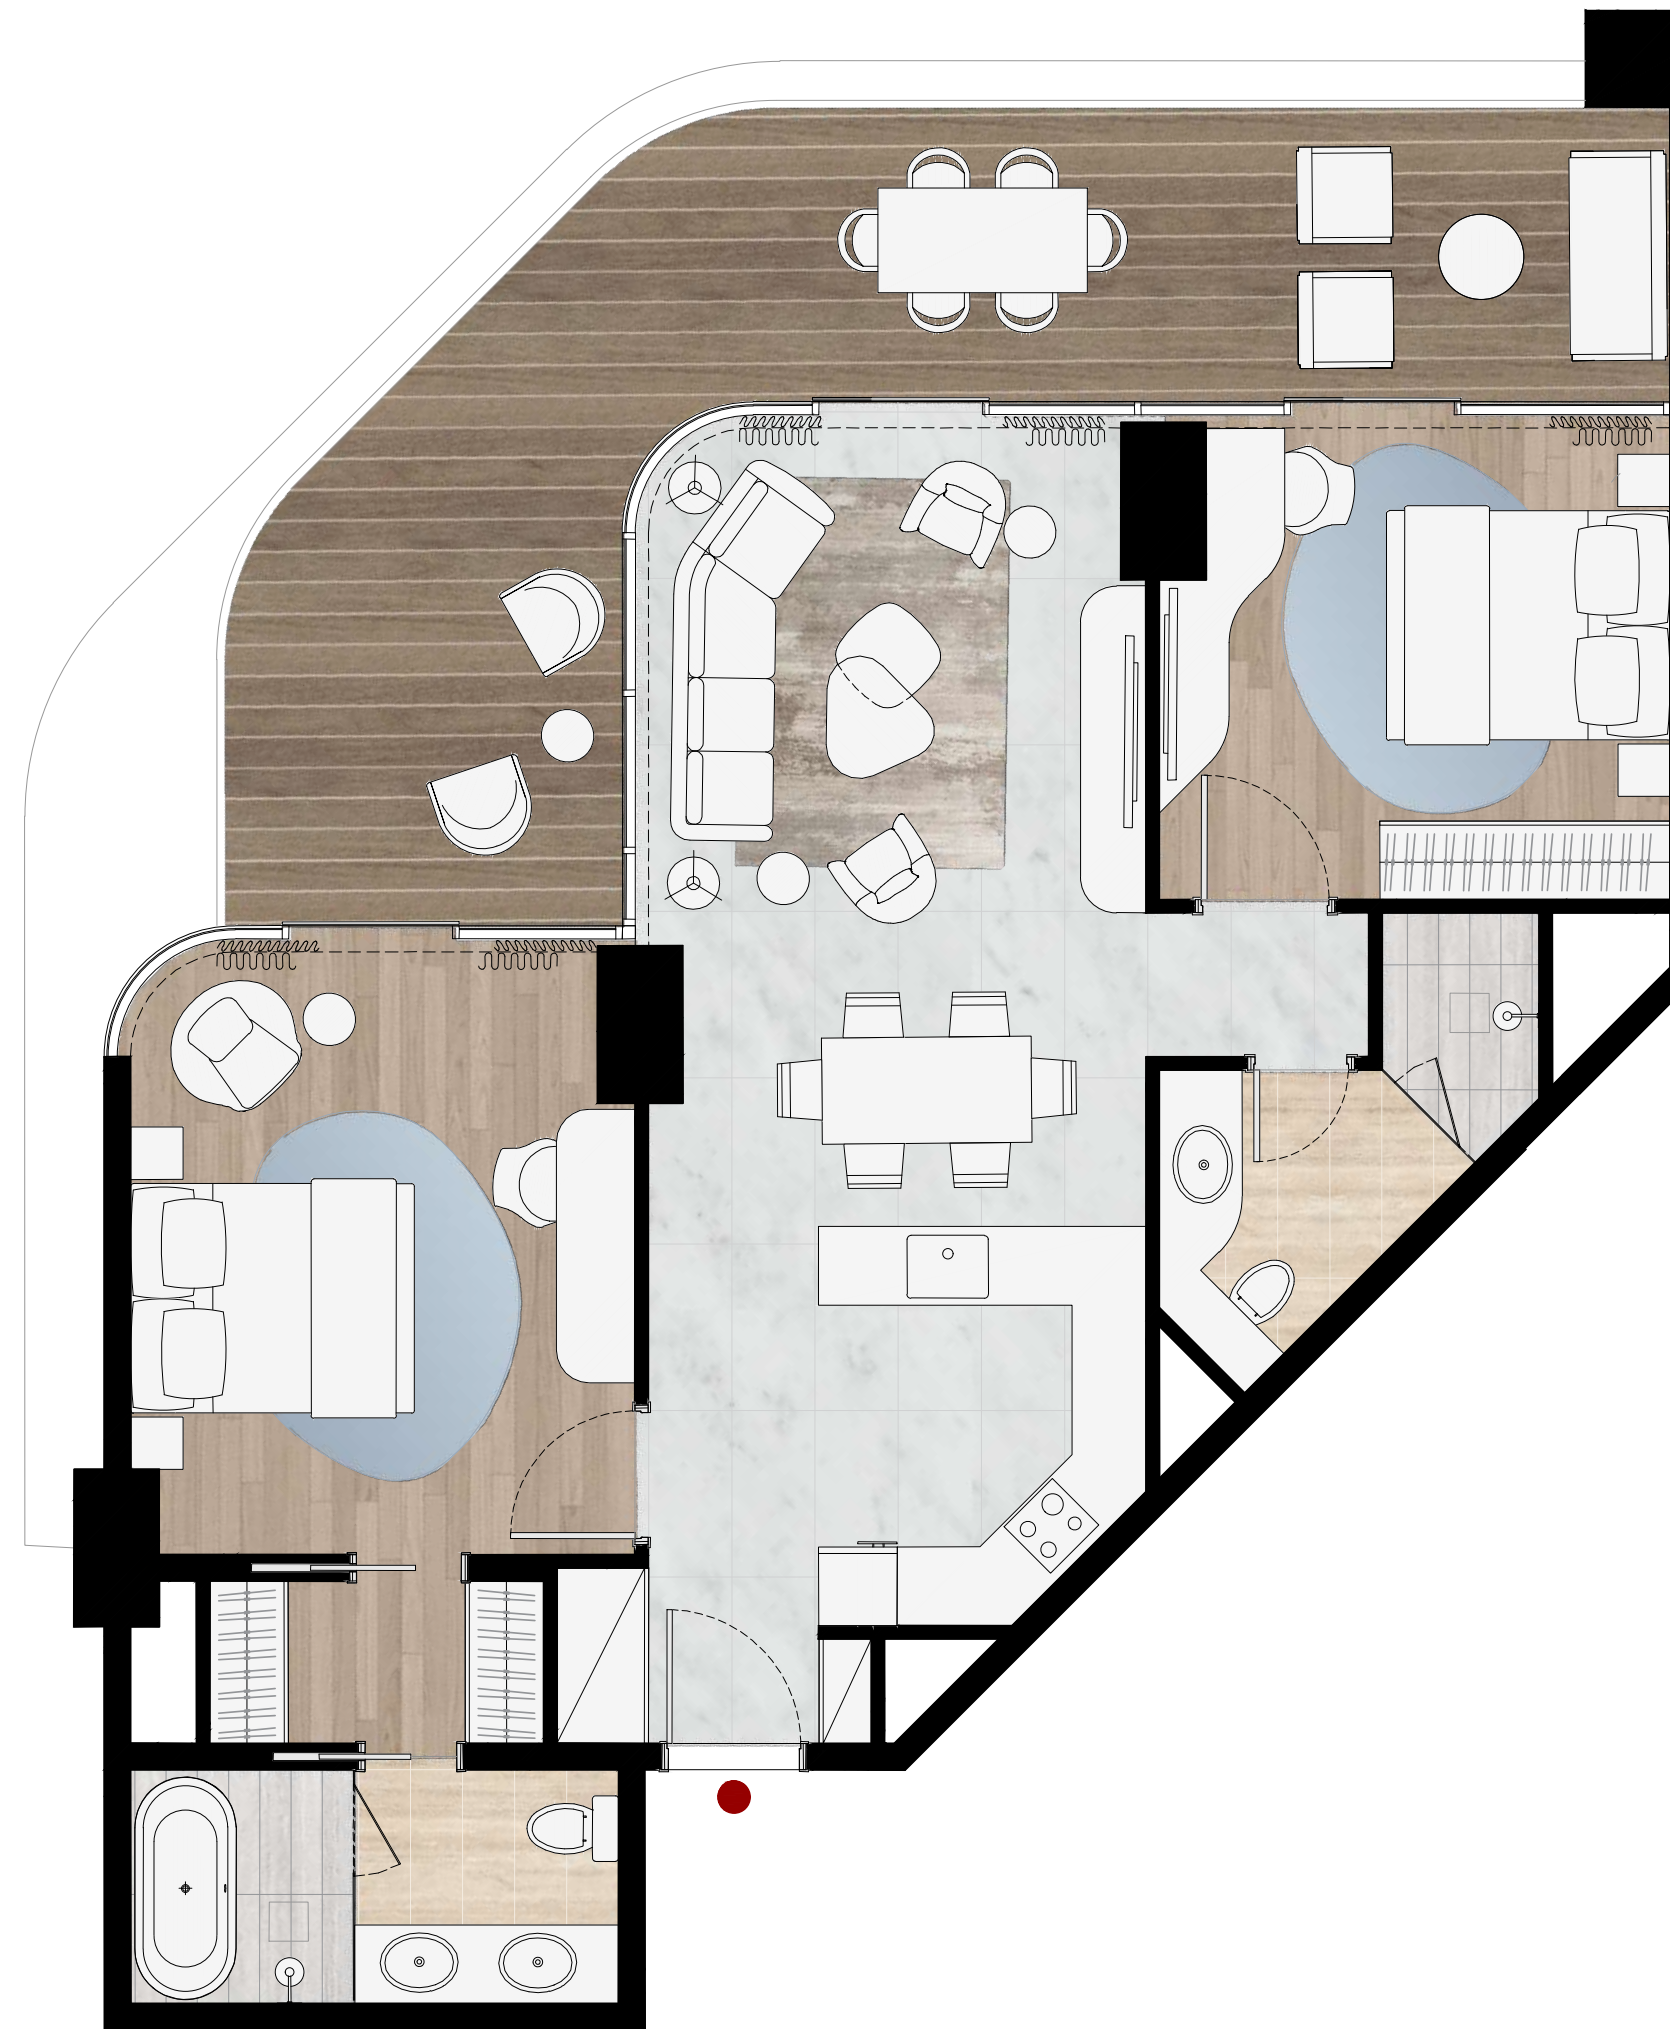

SOURCE OF FATE

1 Bedroom

TYPE B
Unit 01

Floor: 2-12

Suite Area	609 SQ FT
Balcony Area	207 SQ FT
Total Area	816 SQ FT

Wynn
RESORTS

SUNSHINE BAY

SOURCE OF FATE

1 Bedroom

TYPE B
Unit 20

Floor: 2-12

Suite Area	609 SQ FT
Balcony Area	207 SQ FT
Total Area	816 SQ FT

SUNSHINE BAY

SOURCE OF FATE

2 Bedroom

TYPE A
Units 08 and 09

Floor: 2-12

Suite Area	995 SQ FT
Balcony Area	347 SQ FT
Total Area	1,342 SQ FT

SUNSHINE BAY

SOURCE OF FATE

2 Bedroom

TYPE A
Units 12 and 13

Floor: 2-12

Suite Area	995 SQ FT
Balcony Area	347 SQ FT
Total Area	1,342 SQ FT

SUNSHINE BAY

SOURCE OF FATE

2 Bedroom

TYPE B
Unit 10

Floor: 2-12

Suite Area	1,047 SQ FT
Balcony Area	364 SQ FT
Total Area	1,411 SQ FT

SUNSHINE BAY

SOURCE OF FATE