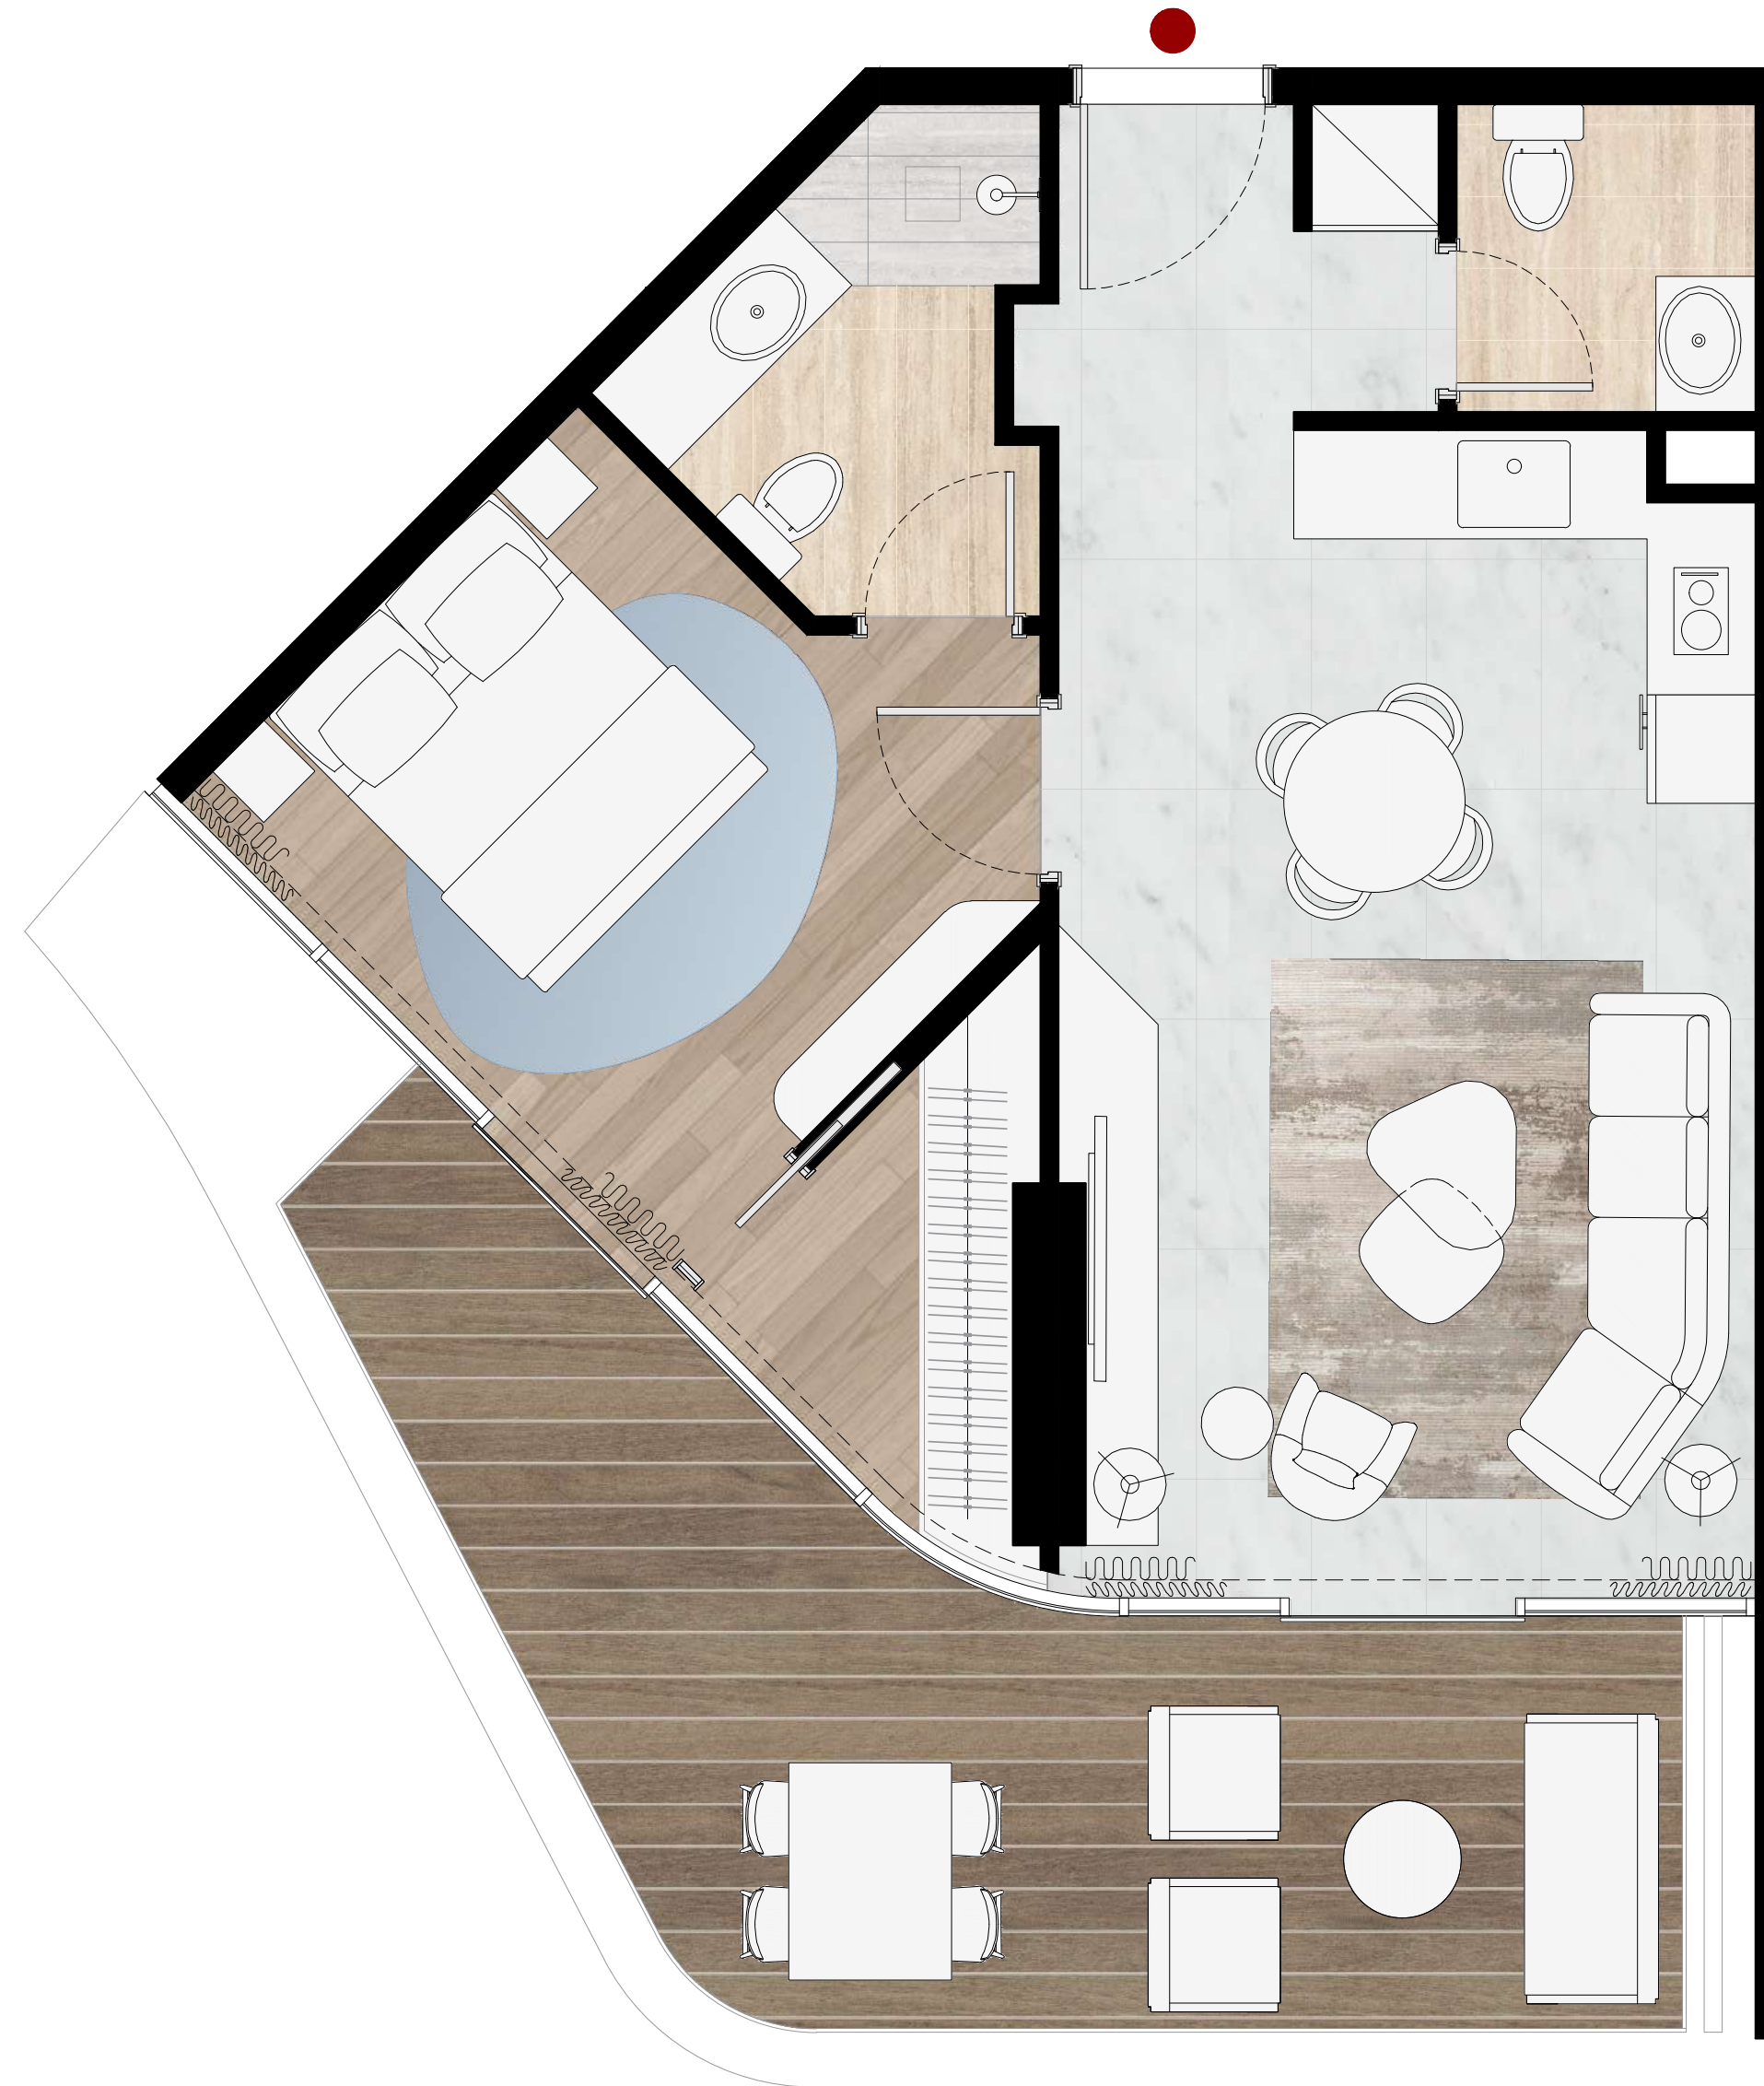

1 Bedroom

TYPE A

Units 14, 16 and 18

Floor: 2-12

Suite Area 589 SQ FT

Balcony Area 202 SQ FT

Total Area 790 SQ FT

SUNSHINE BAY

SOURCE OF FATE

1 Bedroom

TYPE B
Unit 01

Floor: 2-12

Suite Area	609 SQ FT
Balcony Area	207 SQ FT
Total Area	816 SQ FT

Wynn
RESORTS

SUNSHINE BAY

SOURCE OF FATE

1 Bedroom

TYPE B
Unit 20

Floor: 2-12

Suite Area	609 SQ FT
Balcony Area	207 SQ FT
Total Area	816 SQ FT

SUNSHINE BAY

SOURCE OF FATE

2 Bedroom

TYPE A
Units 08 and 09