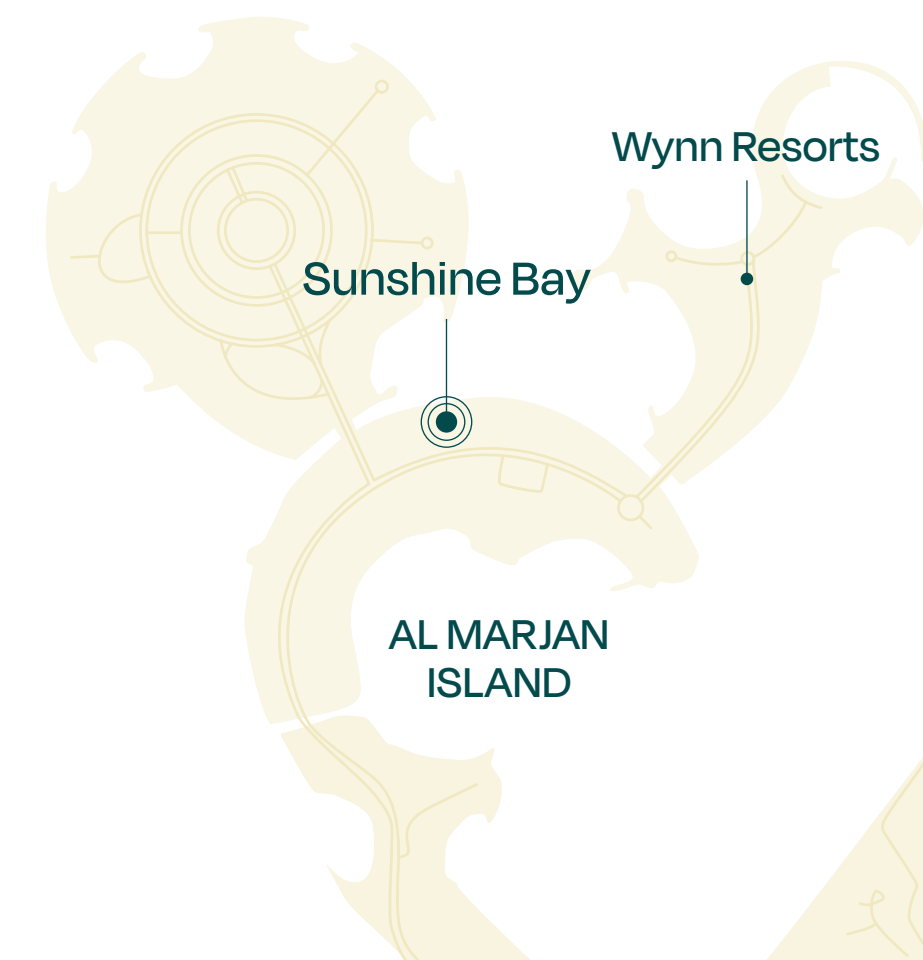

Units 03, 05 and 07

Floor: 2-12

Suite Area 589 SQ FT

Balcony Area 202 SQ FT

Total Area 790 SQ FT

Wynn
RESORTS

SUNSHINE BAY

SOURCE OF FATE