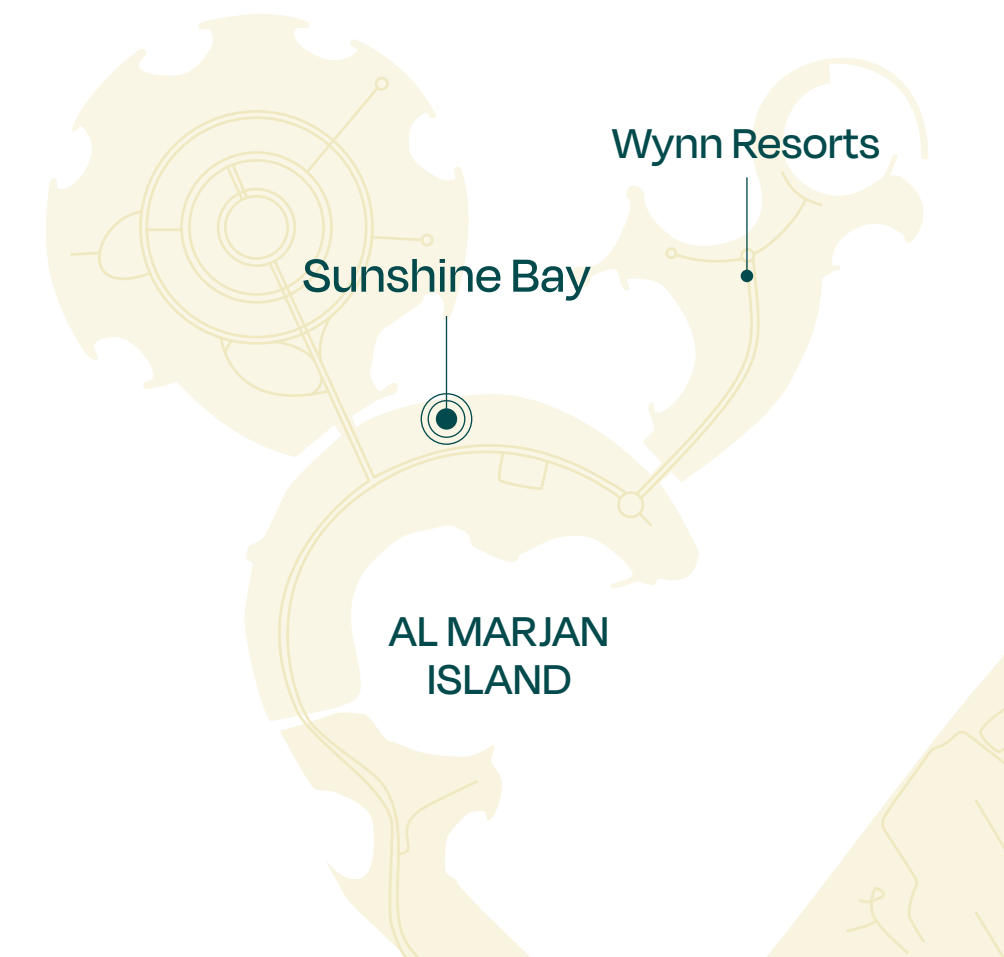

SUNSHINE BAY

SOURCE OF FATE

The Bay Collection

2 Bedroom

TYPE A

Units 08 and 09

Floor: 1

Suite Area 1,102 SQ FT

Balcony Area 1,199 SQ FT

Total Area 2,300 SQ FT