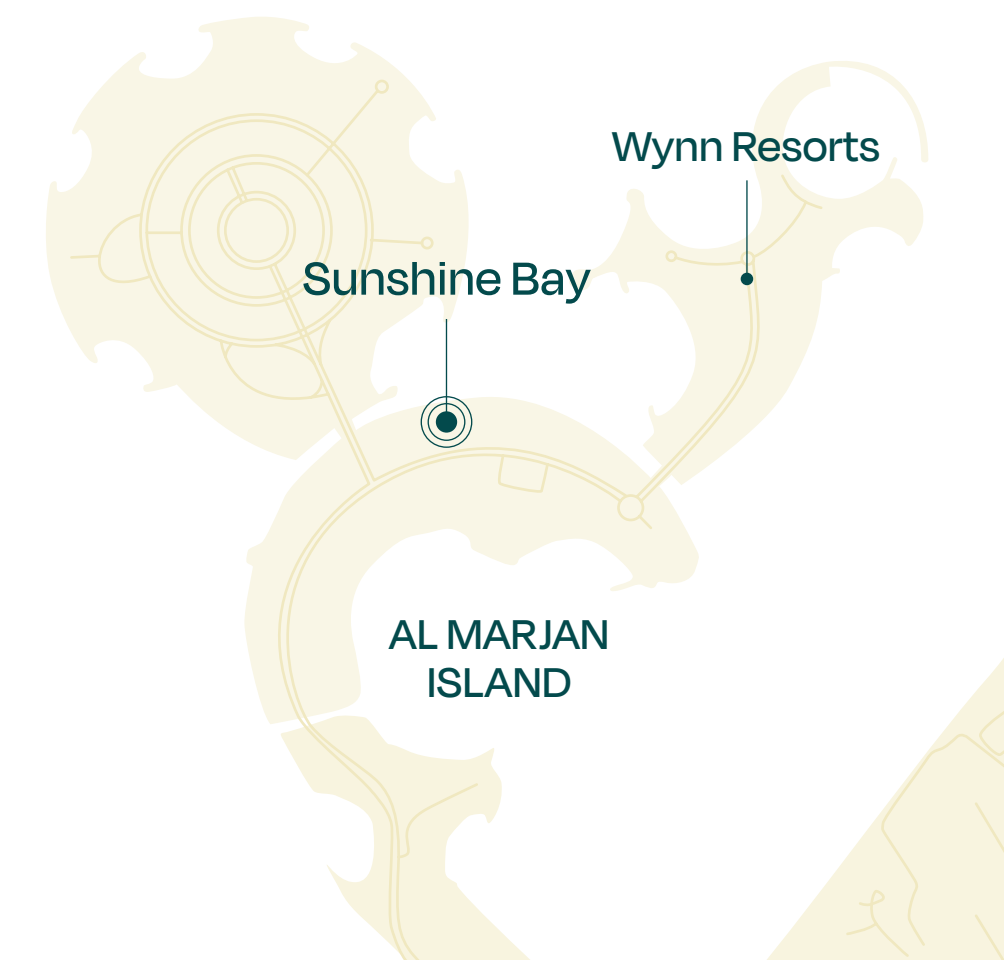

SUNSHINE BAY

SOURCE OF FATE

The Bay Collection

Studio

TYPE A

Units 04 and 06

Floor: 1

Suite Area 372 SQ FT

Balcony Area 353 SQ FT

Total Area 724 SQ FT