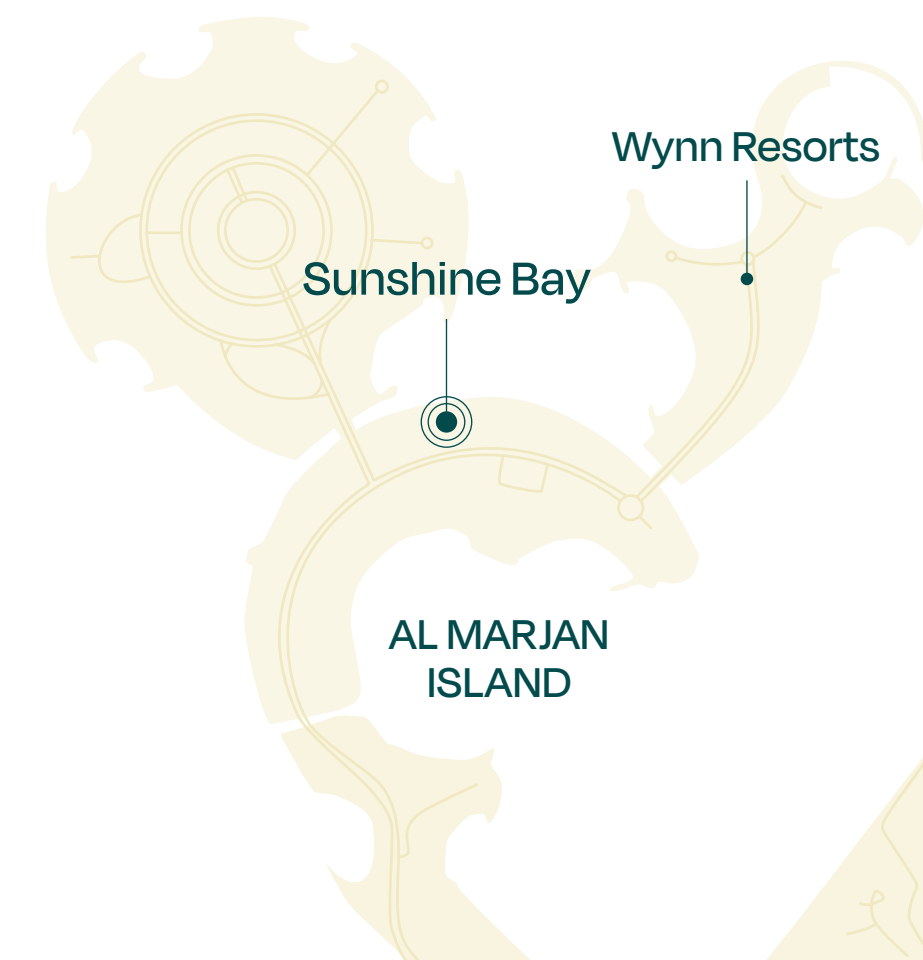

SUNSHINE BAY

SOURCE OF FATE

The Bay Collection

2 Bedroom

TYPE B

Unit 10

Floor: 1

Suite Area 1,050 SQ FT

Balcony Area 979 SQ FT

Total Area 2,029 SQ FT