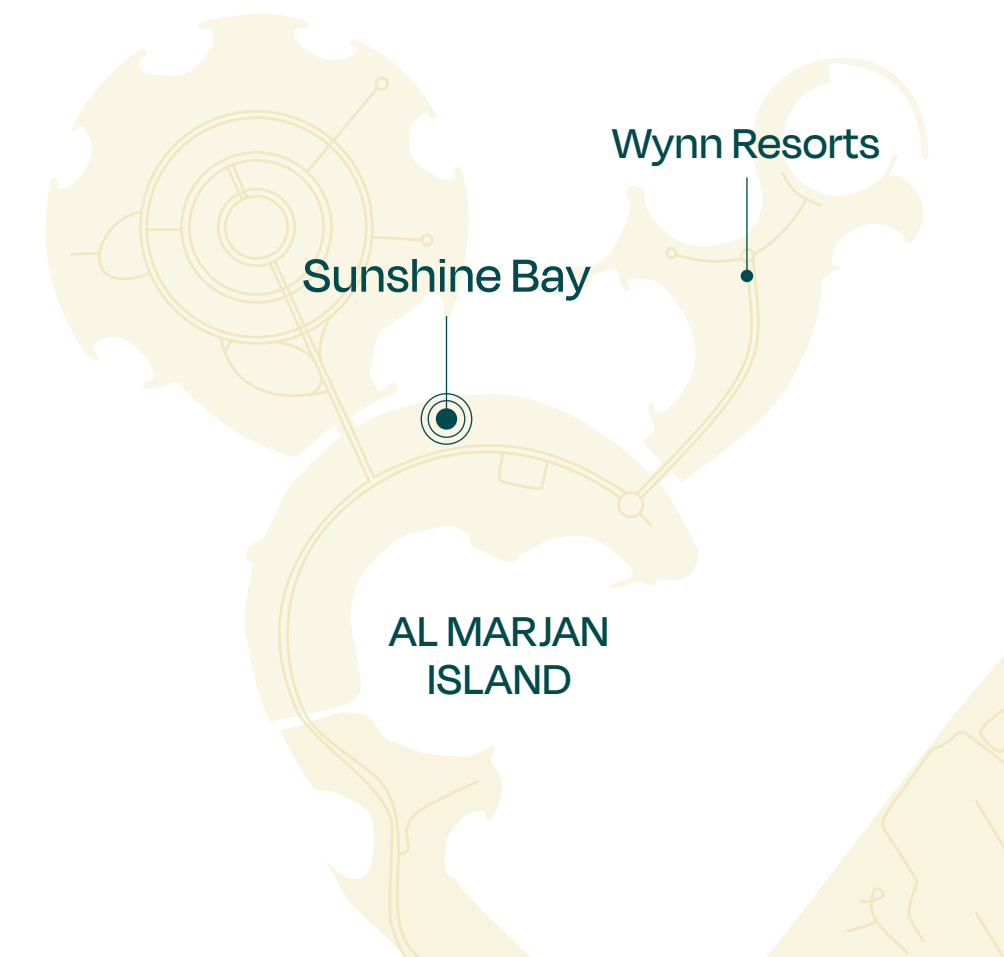

TYPE A

Units 03, 05 and 07

Floor: 1

Suite Area 656 SQ FT

Balcony Area 882 SQ FT

Total Area 1,537 SQ FT

SUNSHINE BAY

SOURCE OF FATE