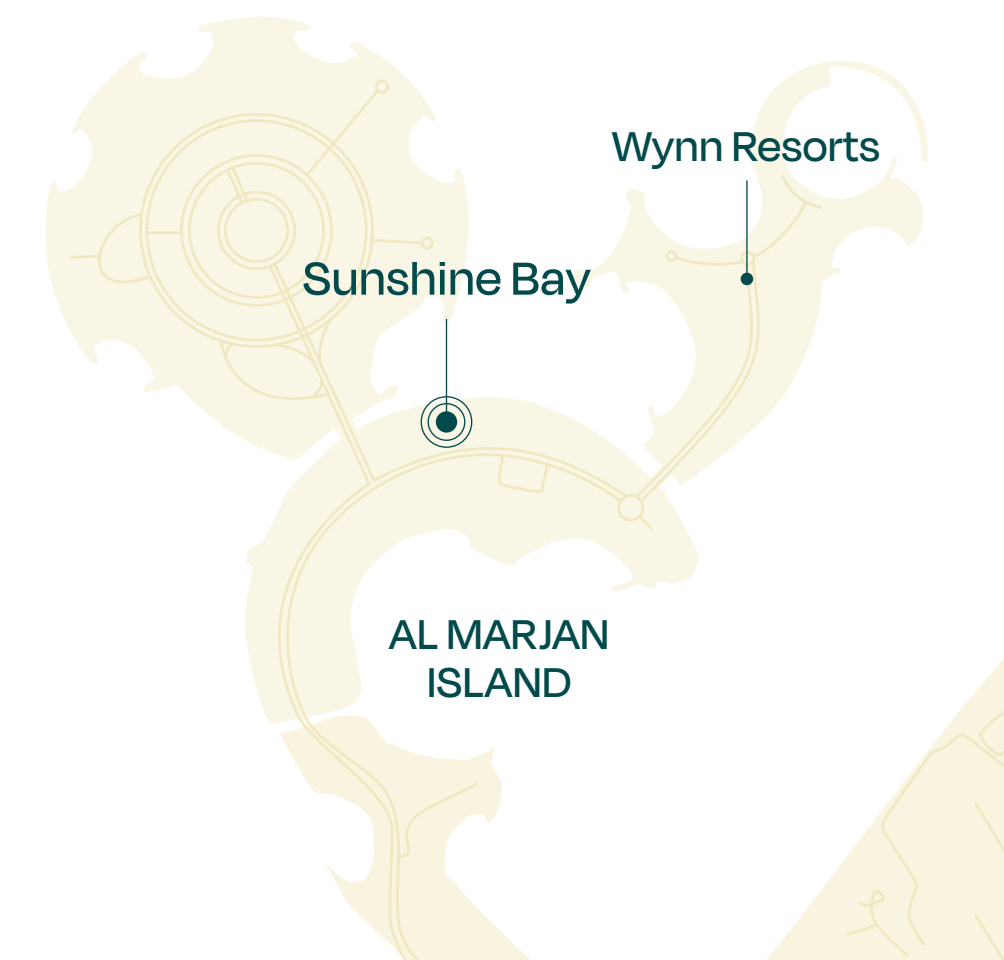

SUNSHINE BAY

SOURCE OF FATE

2 Bedroom

TYPE B
Unit 11

Floor: 2-12

Suite Area	1,047 SQ FT
Balcony Area	364 SQ FT
Total Area	1,411 SQ FT