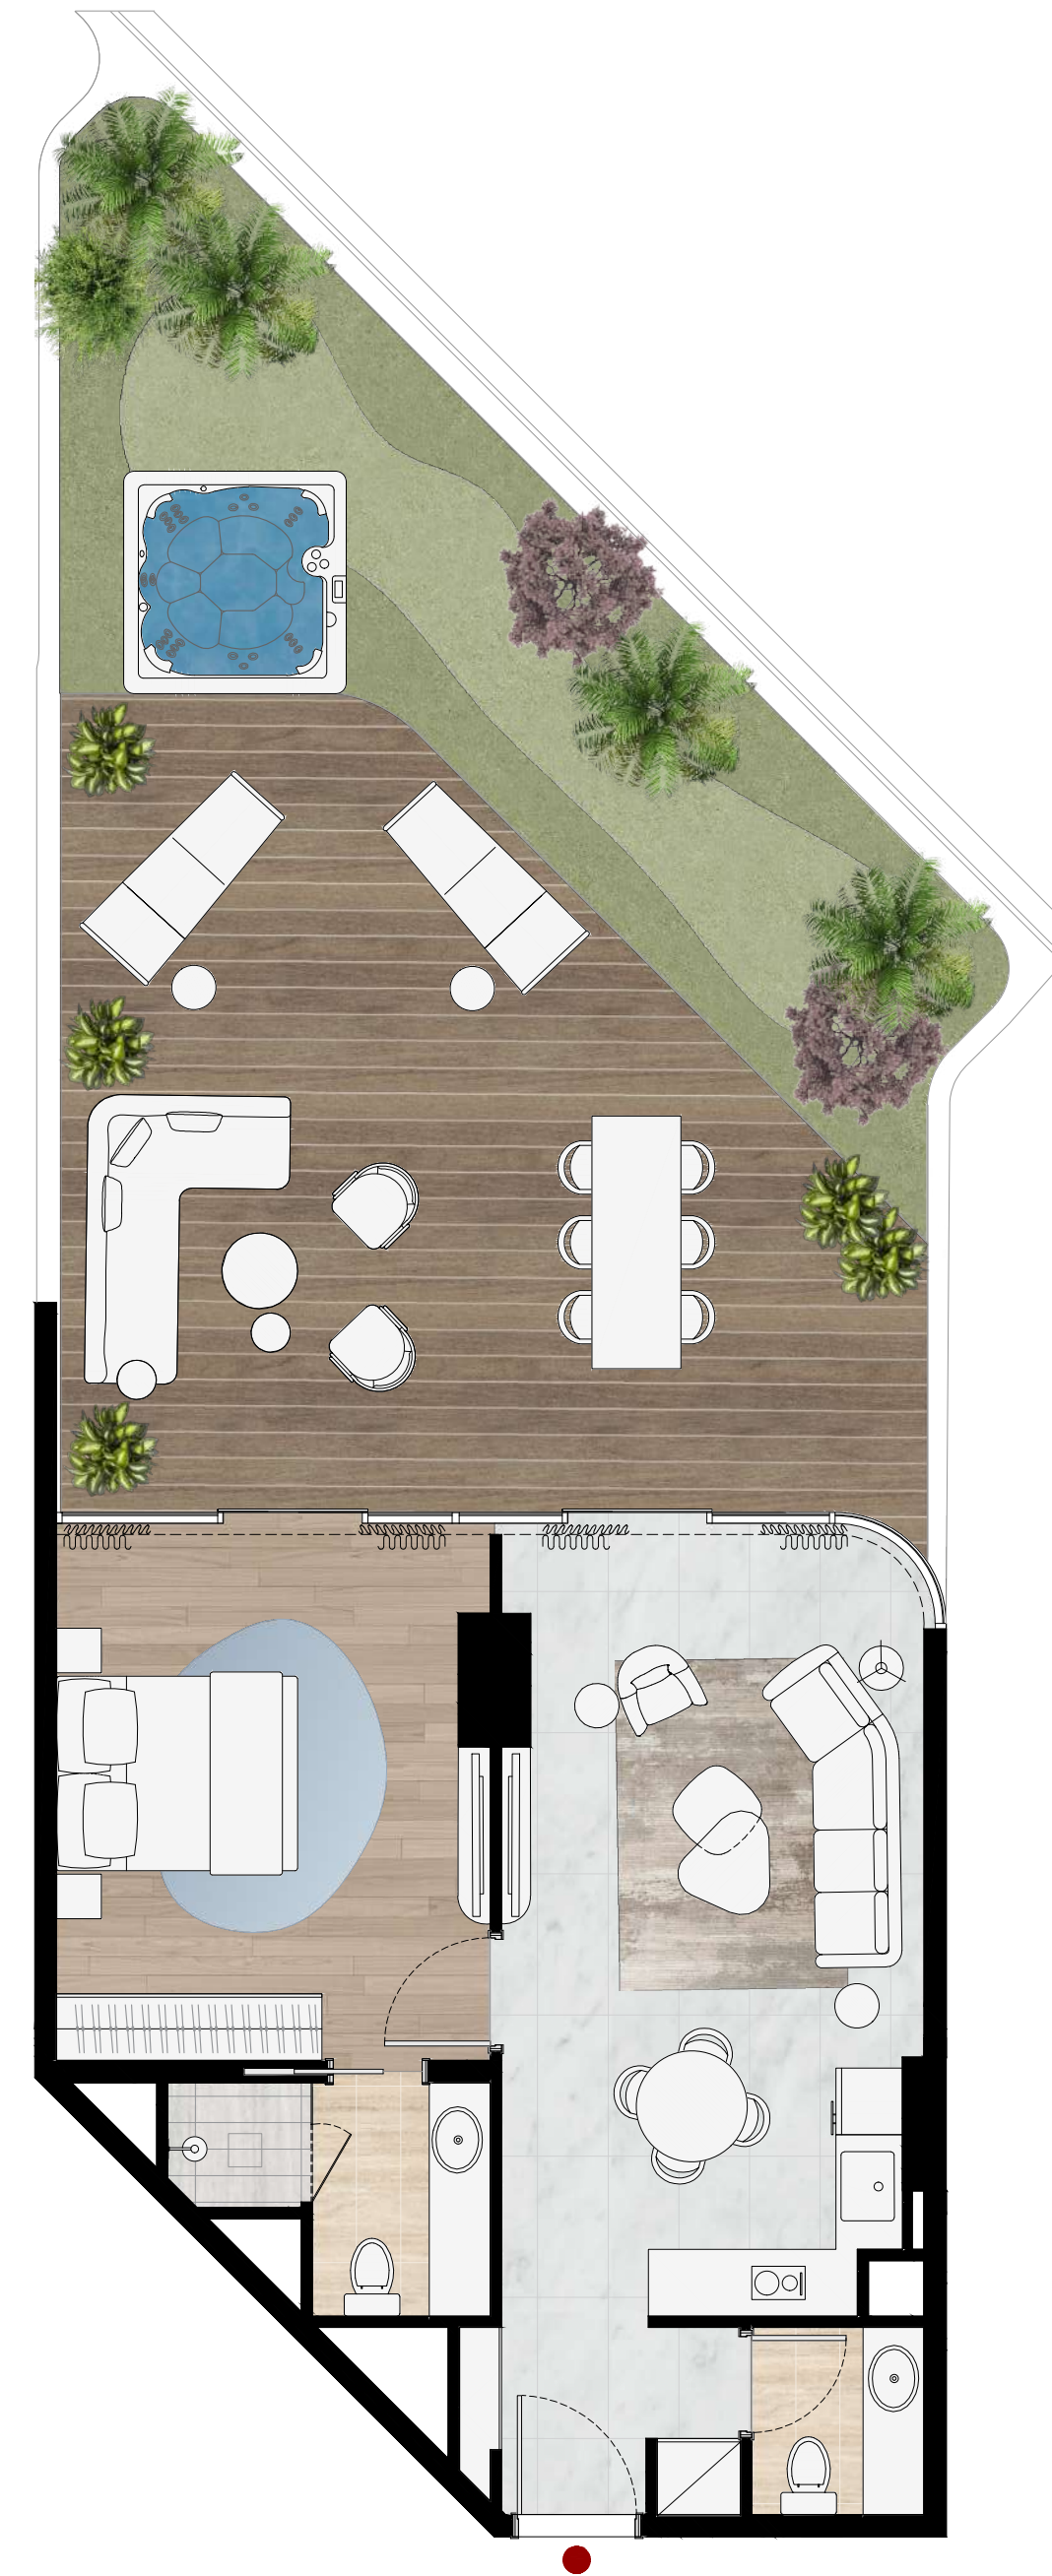

SUNSHINE BAY

SOURCE OF FATE

The Bay Collection

1 Bedroom

TYPE B

Unit 01

Floor: 1

Suite Area 609 SQ FT