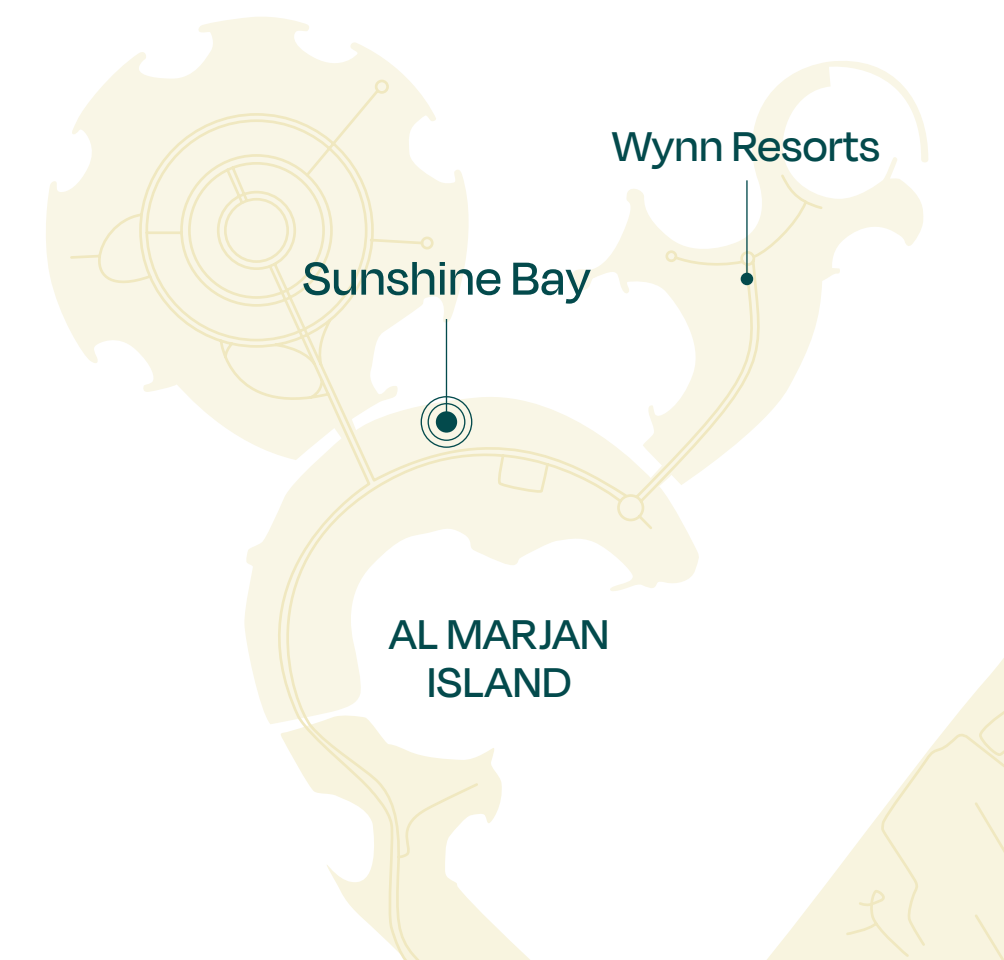

SUNSHINE BAY

SOURCE OF FATE

The Bay Collection

1 Bedroom

TYPE A

Units 14, 16 and 18

Floor: 1

Suite Area 656 SQ FT

Balcony Area 882 SQ FT

Total Area 1,538 SQ FT