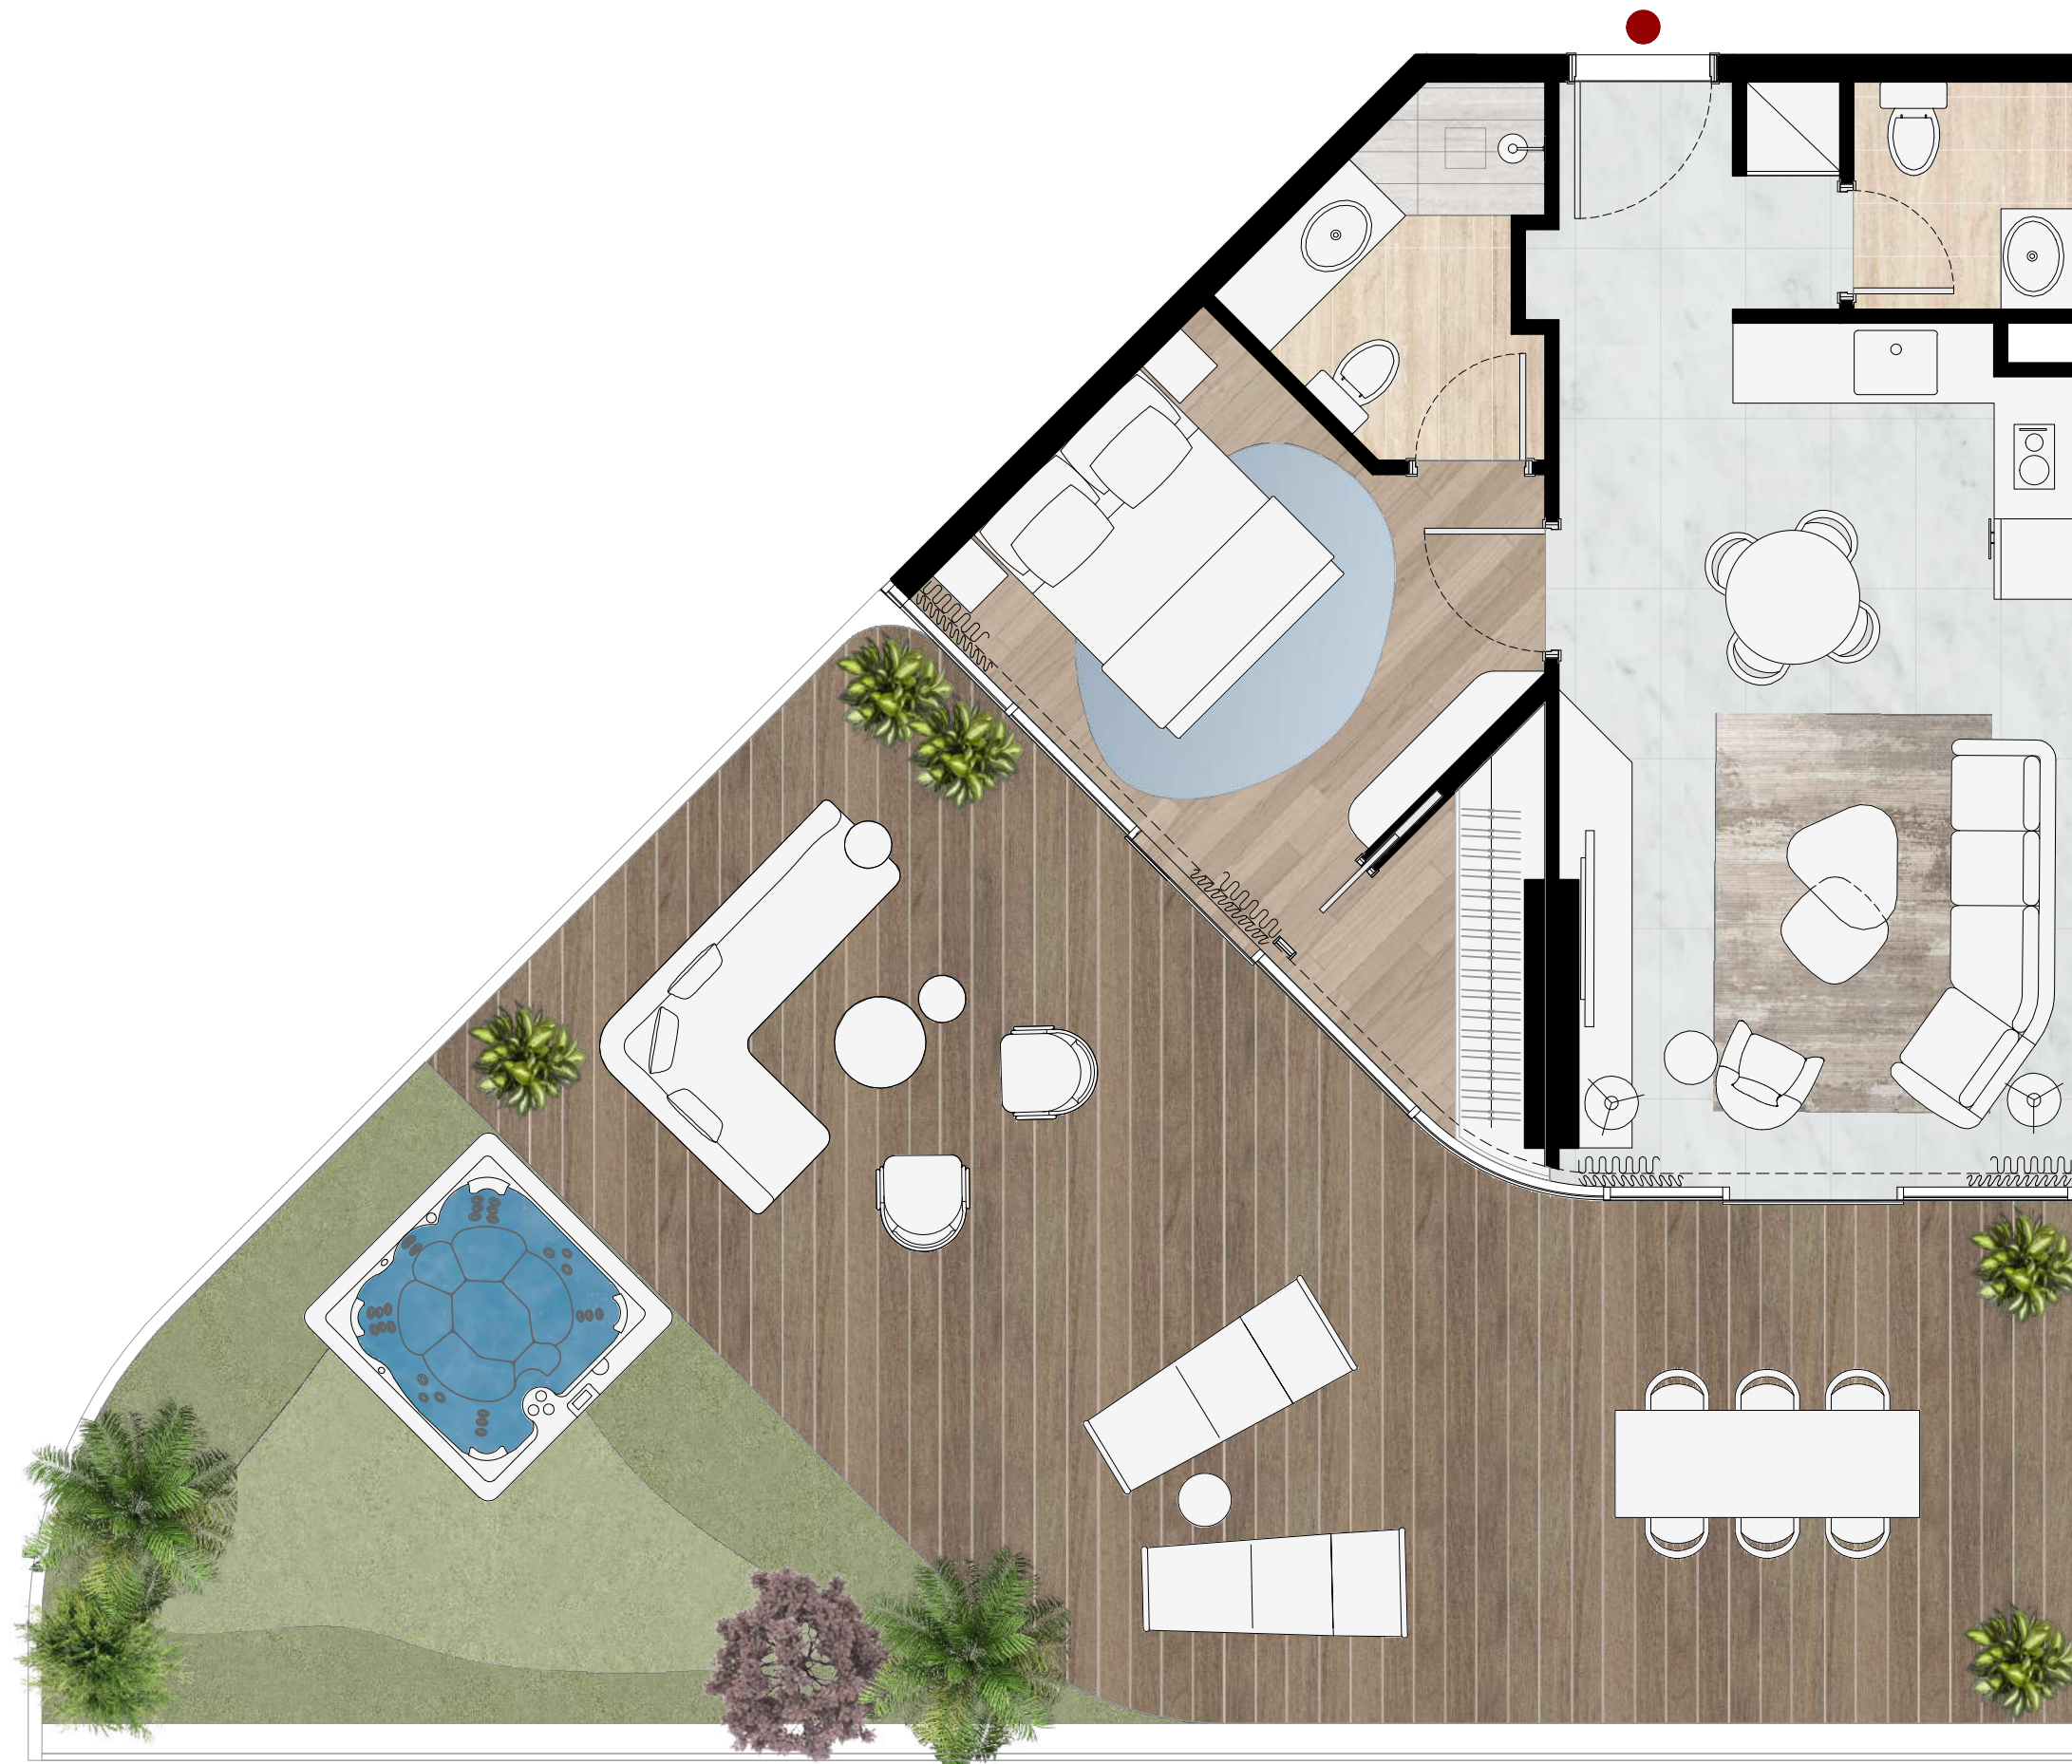

SUNSHINE BAY

SOURCE OF FATE

The Bay Collection

1 Bedroom

TYPE B

Unit 01

Floor: 1

Suite Area 609 SQ FT

Balcony Area 899 SQ FT

Total Area 1,508 SQ FT

Wynn
RESORTS

SUNSHINE BAY

SOURCE OF FATE

The Bay Collection

1 Bedroom

TYPE B