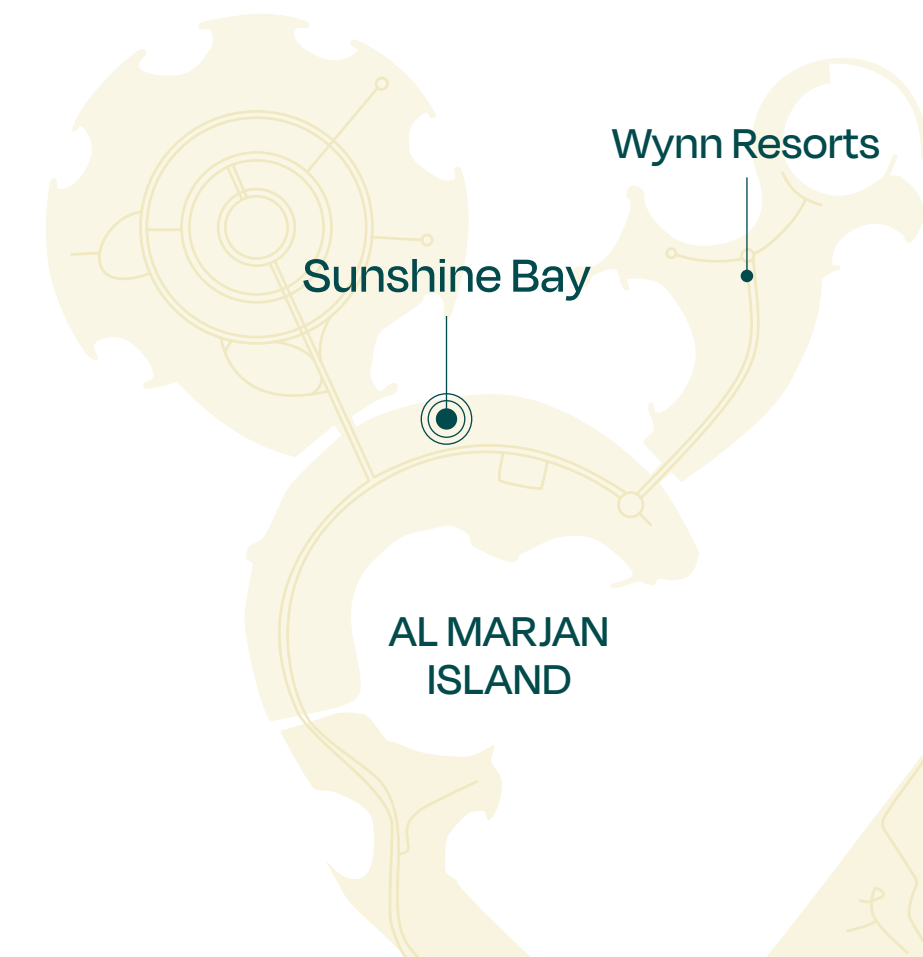

SUNSHINE BAY

SOURCE OF FATE

The Bay Collection

Studio

TYPE B

Unit 19

Floor: 1

Suite Area 437 SQ FT

Balcony Area 355 SQ FT

Total Area 792 SQ FT