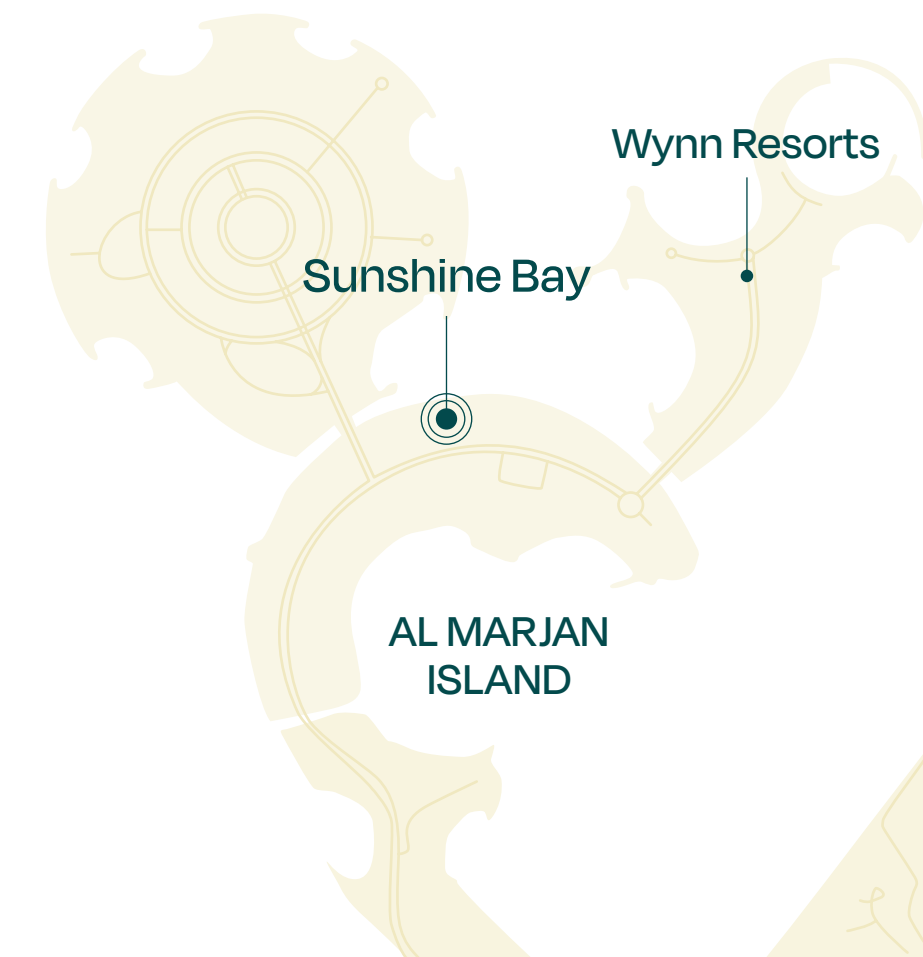

Balcony Area 899 SQ FT

Total Area 1,508 SQ FT

Wynn
RESORTS

SUNSHINE BAY

SOURCE OF FATE

The Bay Collection

1 Bedroom

TYPE B