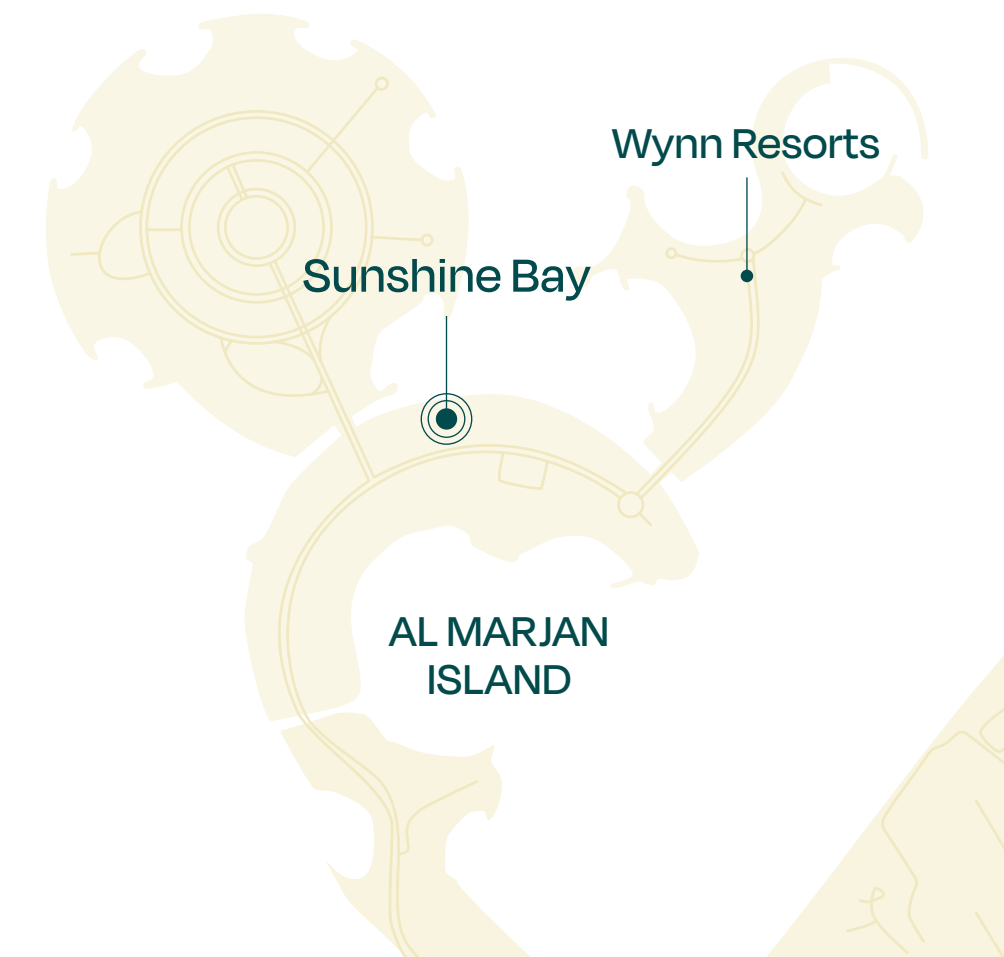

SUNSHINE BAY

SOURCE OF FATE

Studio

TYPE A
Units 04 and 06

Floor: 2-12

Suite Area	337 SQ FT
Balcony Area	103 SQ FT
Total Area	439 SQ FT