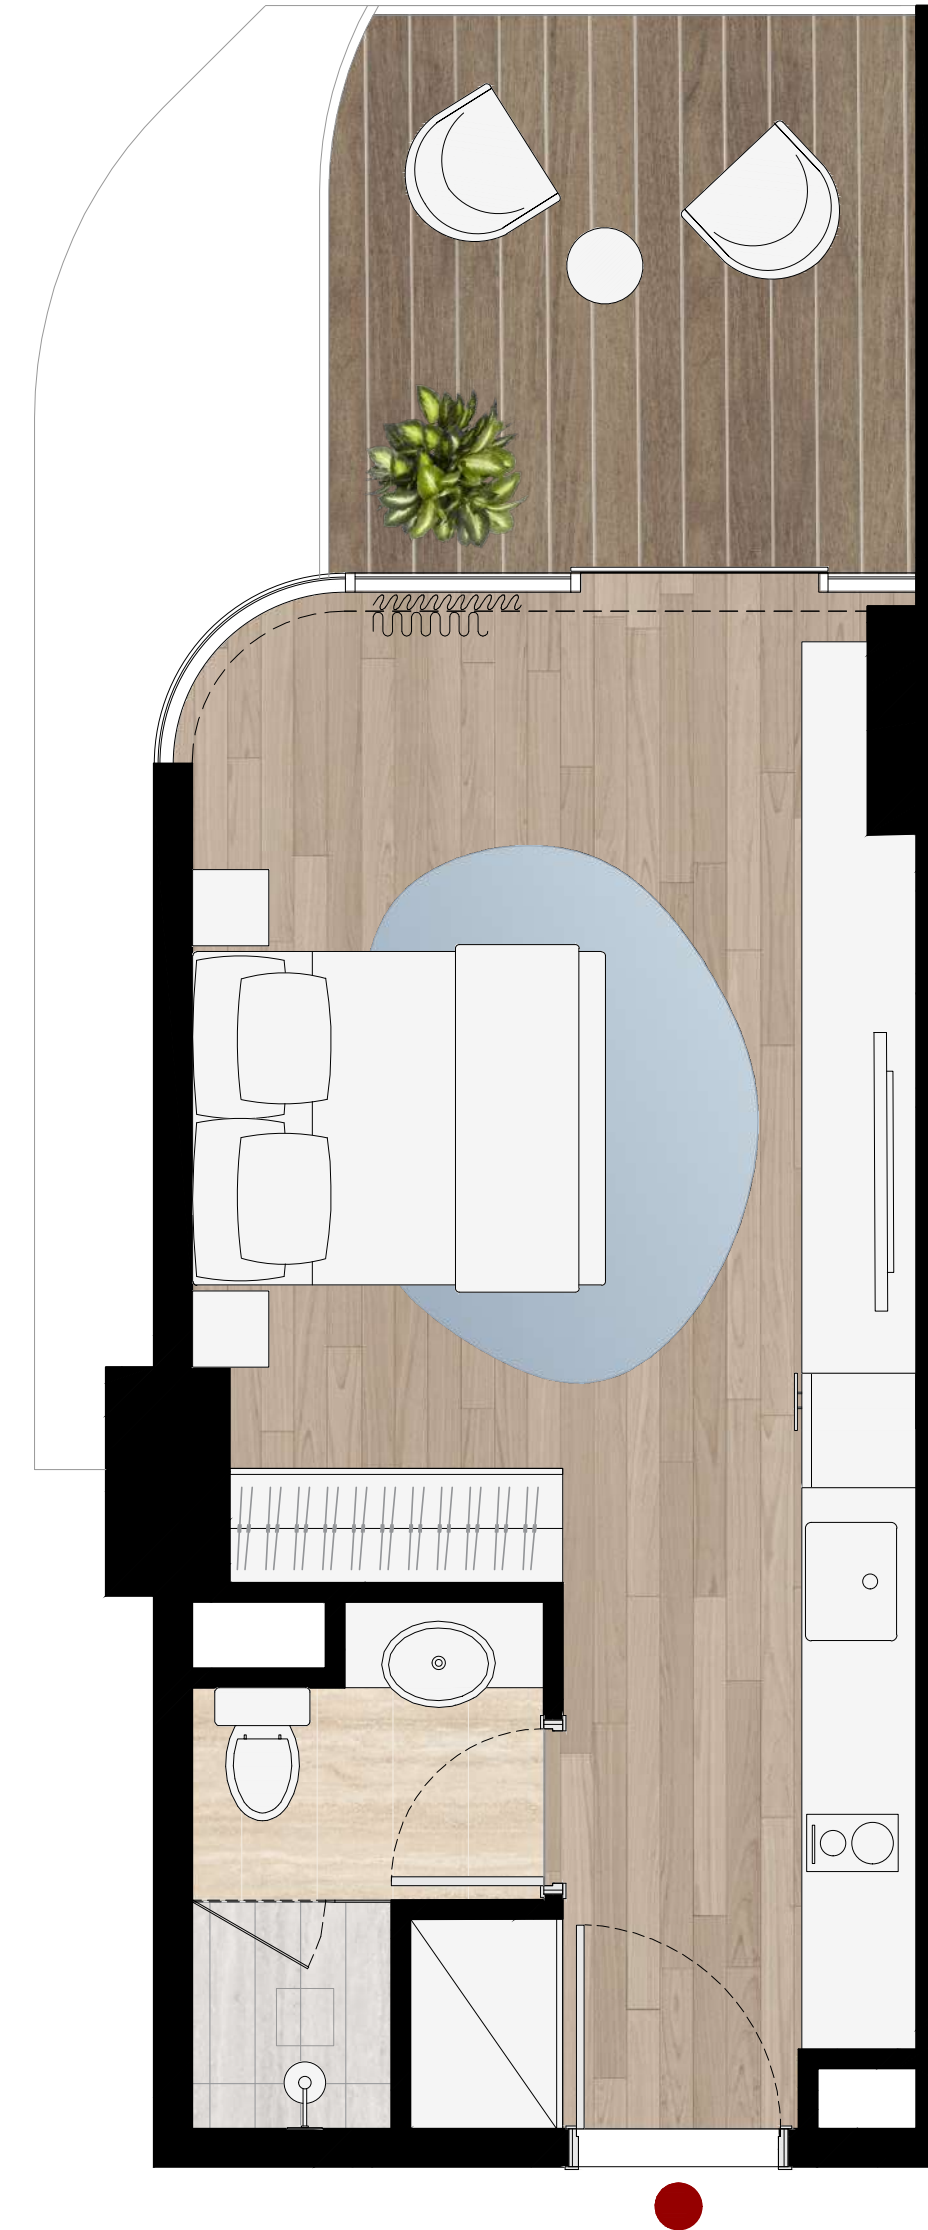

SUNSHINE BAY

FLOOR PLANS

SOURCE OF FATE

PROPERTIES

SUNSHINE BAY

SOURCE OF FATE

Studio

TYPE A
Units 04 and 06

Floor: 2-12

Suite Area	337 SQ FT
Balcony Area	103 SQ FT
Total Area	439 SQ FT

SUNSHINE BAY

SOURCE OF FATE

Studio

TYPE A
Units 15 and 17

Floor: 2-12

Suite Area	337 SQ FT
Balcony Area	103 SQ FT
Total Area	439 SQ FT

SUNSHINE BAY

SOURCE OF FATE

Studio

TYPE B
Unit 02

Floor: 2-12

Suite Area	404 SQ FT
Balcony Area	103 SQ FT
Total Area	507 SQ FT

SUNSHINE BAY

SOURCE OF FATE

Studio

TYPE B
Unit 19

Floor: 2-12

Suite Area	404 SQ FT
Balcony Area	103 SQ FT
Total Area	507 SQ FT

SUNSHINE BAY

SOURCE OF FATE

1 Bedroom

TYPE A