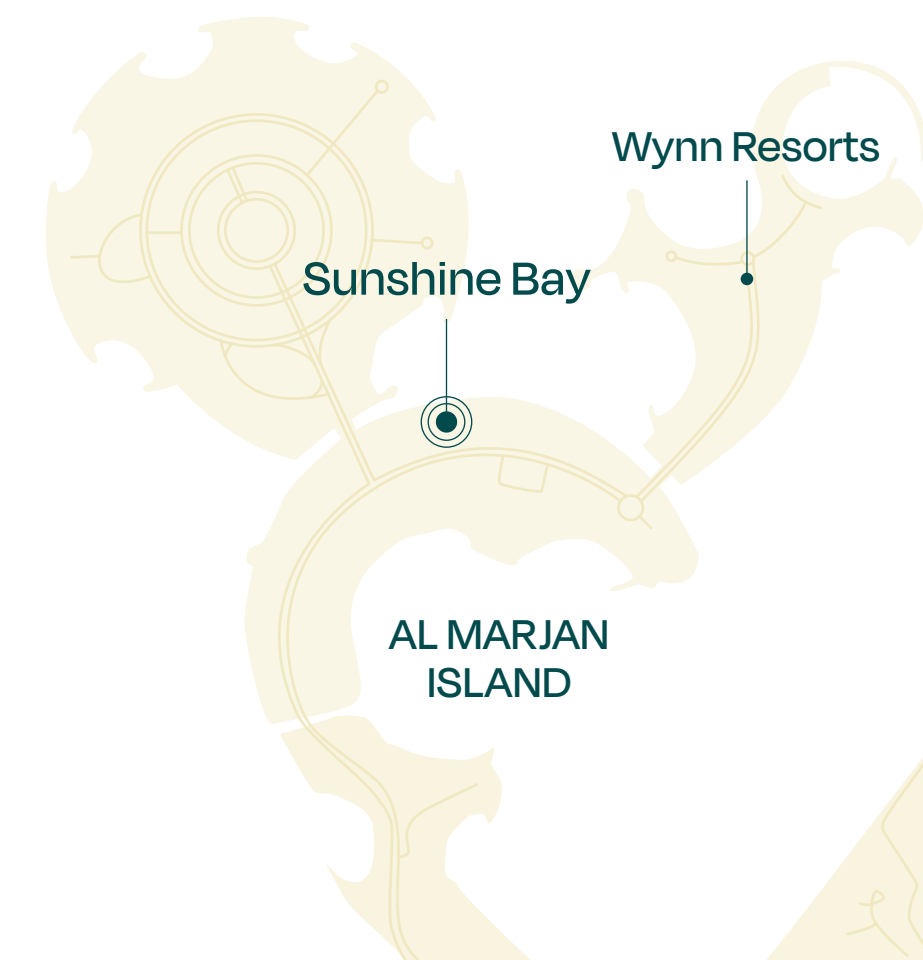

SUNSHINE BAY

SOURCE OF FATE

1 Bedroom

TYPE A

Units 14, 16 and 18

Floor: 2-12

Suite Area 589 SQ FT

Balcony Area 202 SQ FT

Total Area 790 SQ FT