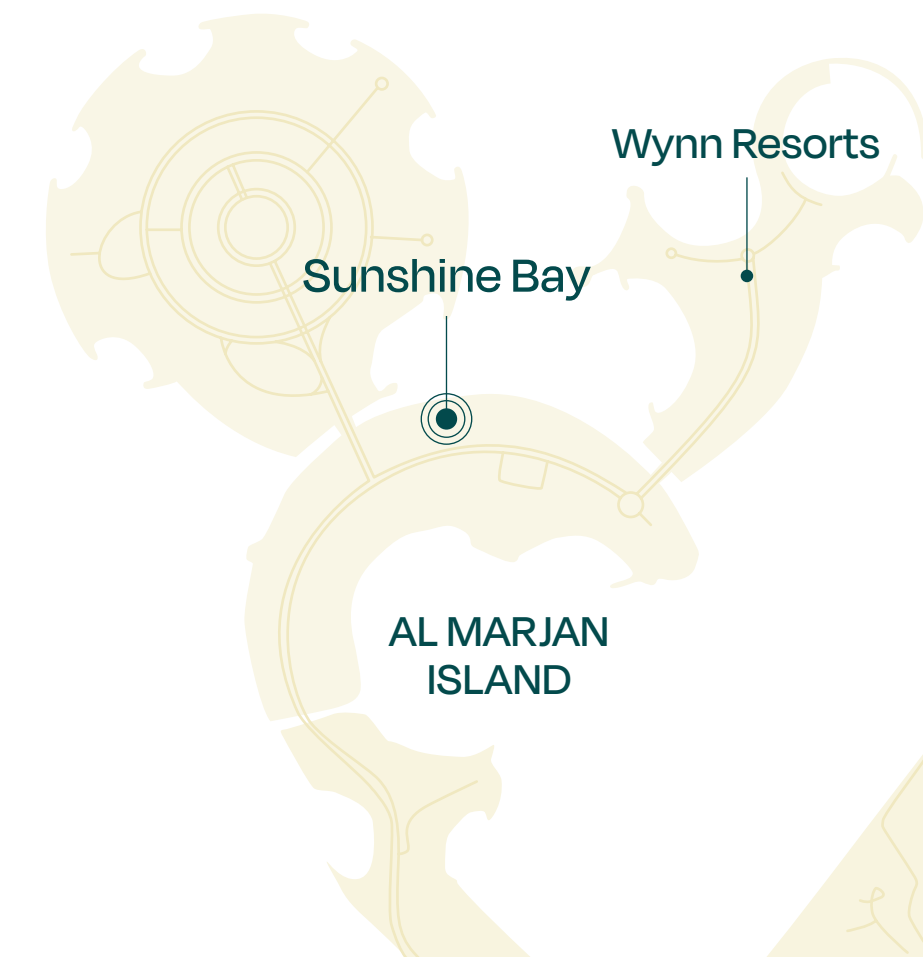

Total Area 2,307 SQ FT

SUNSHINE BAY

SOURCE OF FATE

The Bay Collection

2 Bedroom

TYPE B

Unit 10

Floor: 1