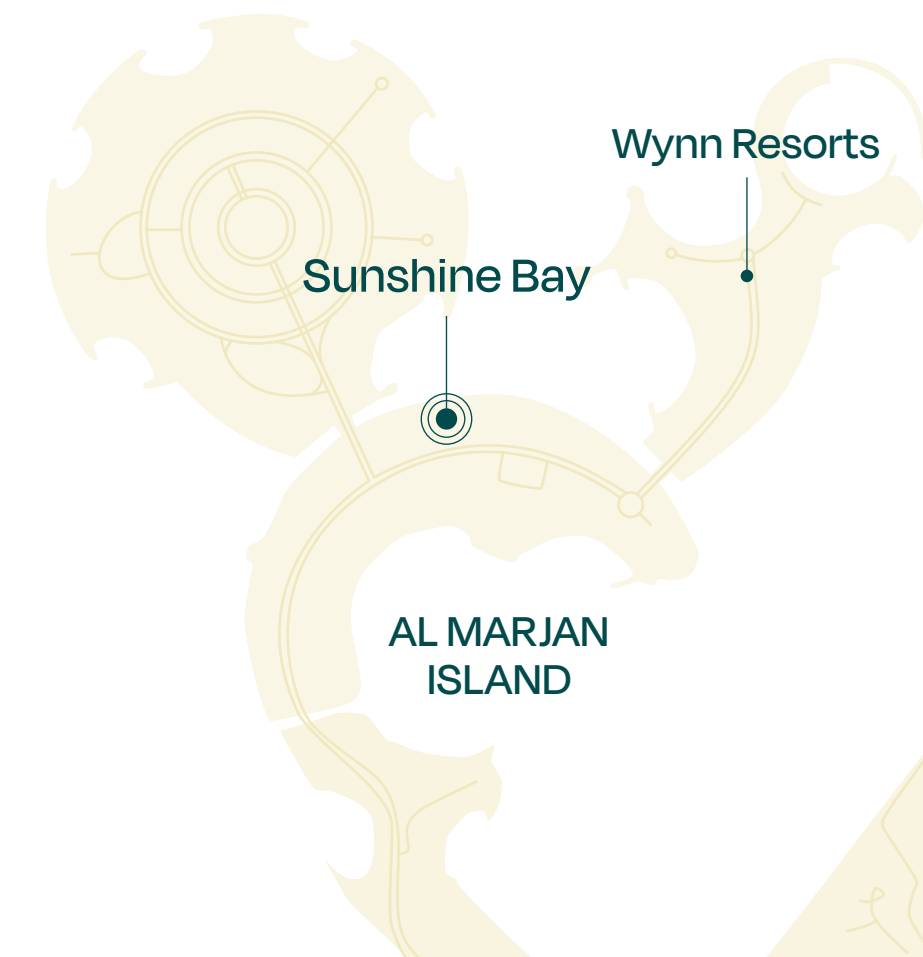

SOURCE OF FATE

1 Bedroom

TYPE B
Unit 01

Floor: 2-12

Suite Area	609 SQ FT
Balcony Area	207 SQ FT
Total Area	816 SQ FT

Wynn
RESORTS

SUNSHINE BAY

SOURCE OF FATE