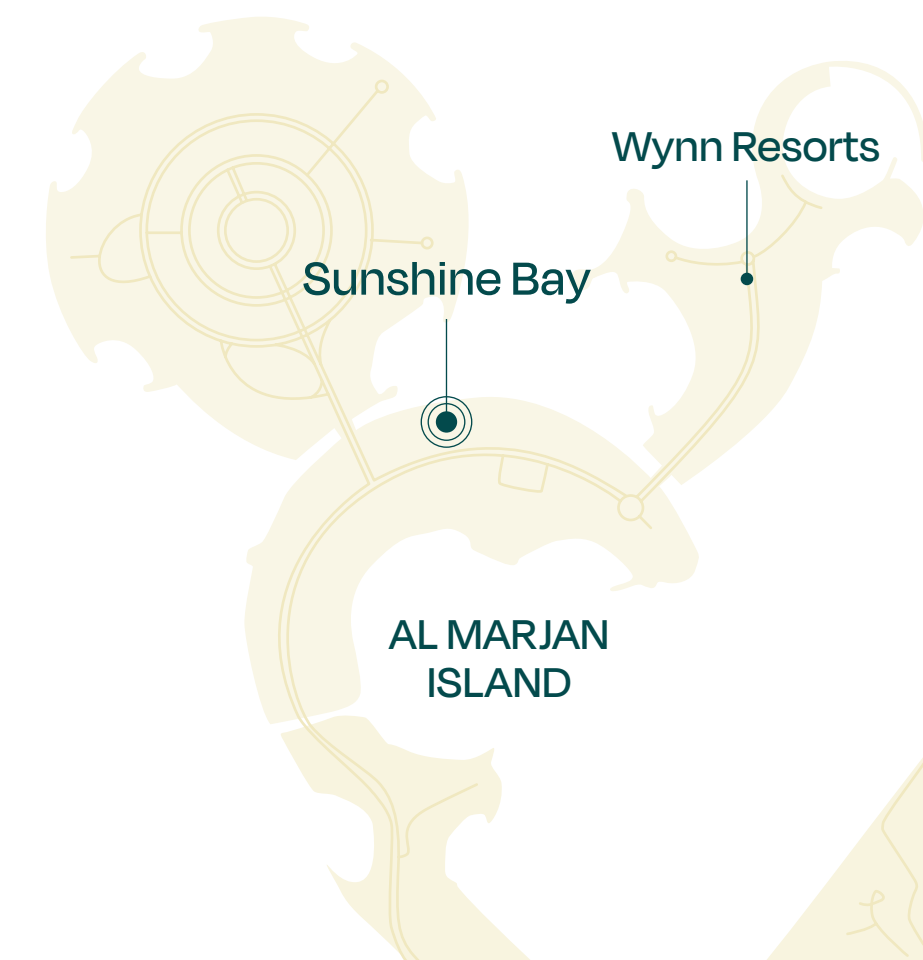

Total Area 724 SQ FT

SUNSHINE BAY

SOURCE OF FATE

The Bay Collection

Studio

TYPE A
Units 15 and 17

Floor: 1

Suite Area	377 SQ FT
Balcony Area	353 SQ FT
Total Area	730 SQ FT