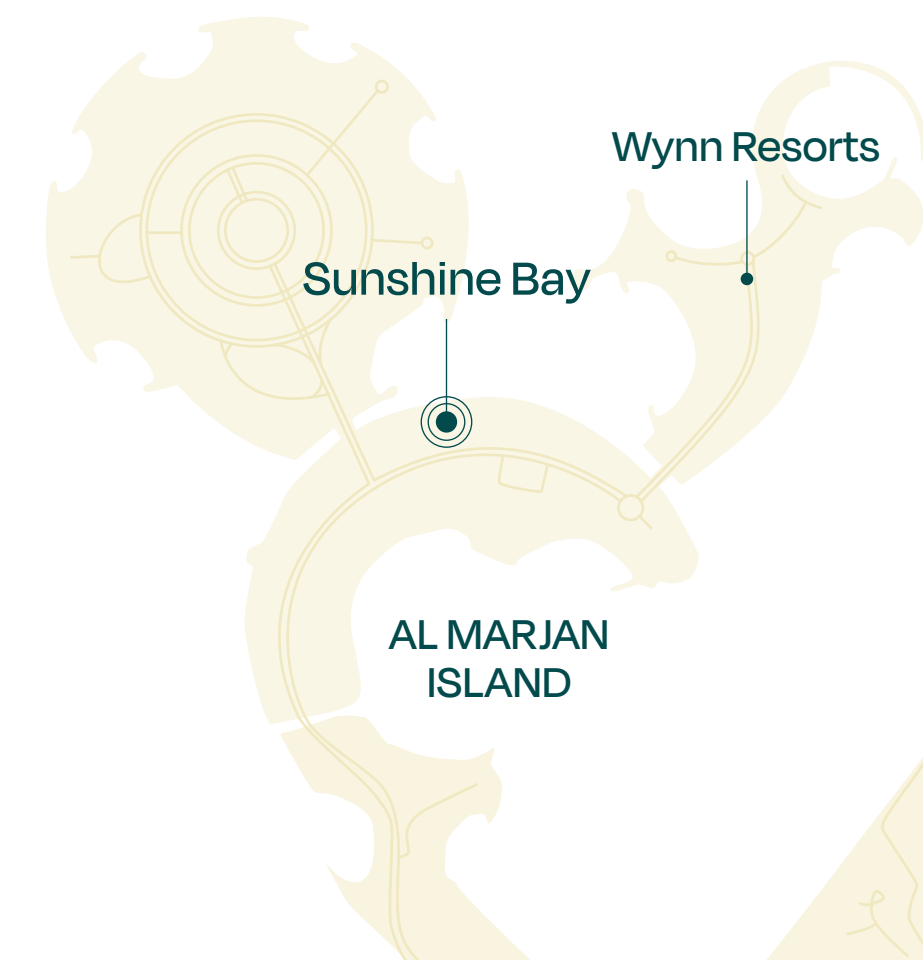

SUNSHINE BAY

SOURCE OF FATE

Studio

TYPE B
Unit 02

Floor: 2-12

Suite Area	404 SQ FT
Balcony Area	103 SQ FT
Total Area	507 SQ FT

SUNSHINE BAY

SOURCE OF FATE