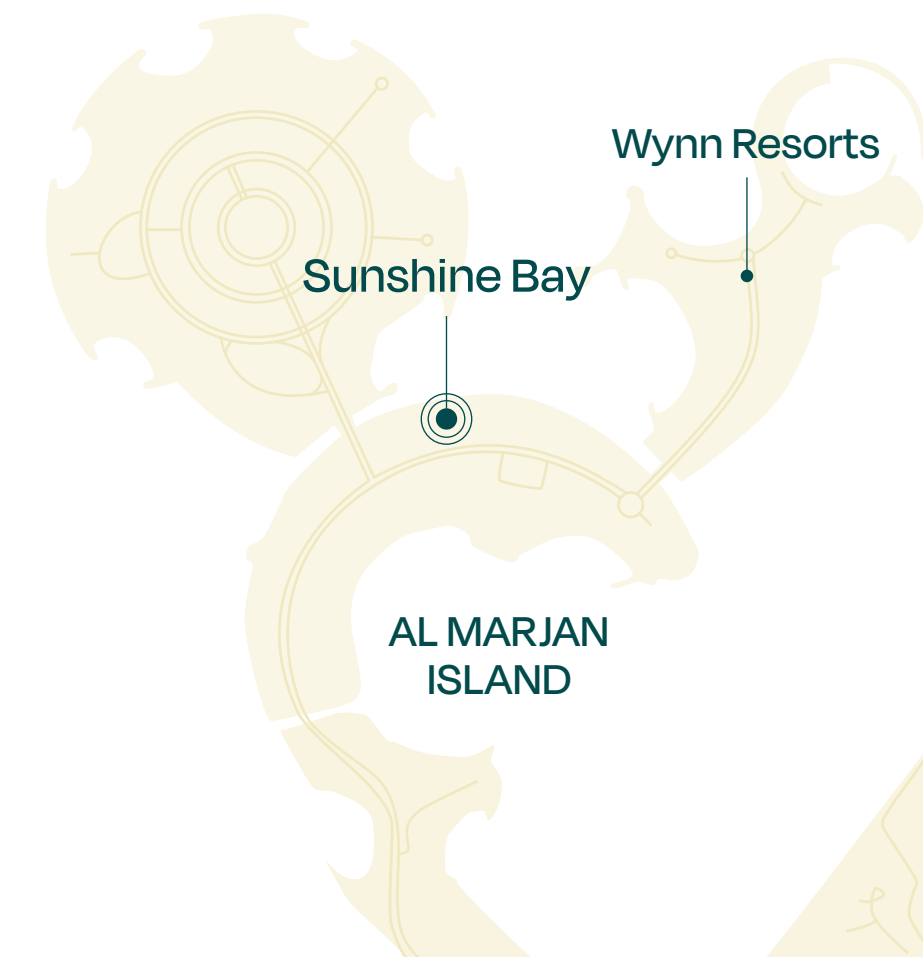

Floor: 2-12

Suite Area	995 SQ FT
Balcony Area	347 SQ FT
Total Area	1,342 SQ FT

SUNSHINE BAY

SOURCE OF FATE

2 Bedroom

TYPE A
Units 12 and 13

Floor: 2-12

Suite Area	995 SQ FT
Balcony Area	347 SQ FT
Total Area	1,342 SQ FT