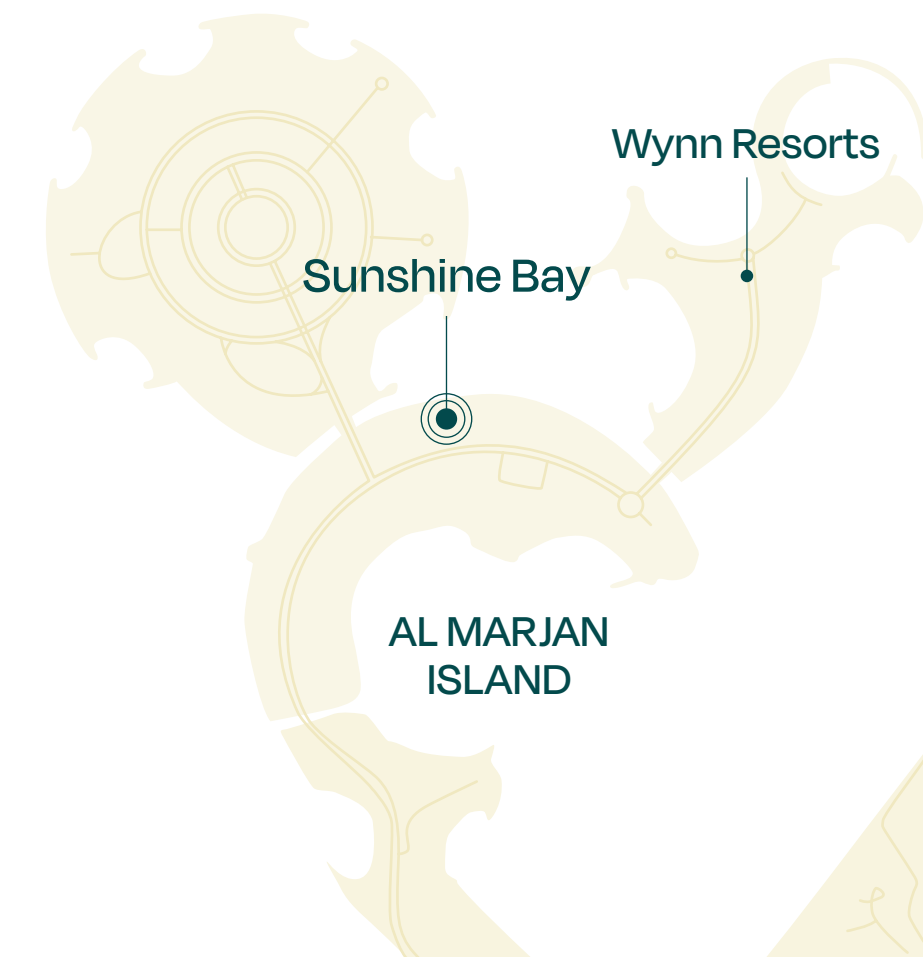

SUNSHINE BAY

SOURCE OF FATE

2 Bedroom

TYPE B
Unit 10

Floor: 2-12

Suite Area	1,047 SQ FT
Balcony Area	364 SQ FT
Total Area	1,411 SQ FT

SUNSHINE BAY

SOURCE OF FATE