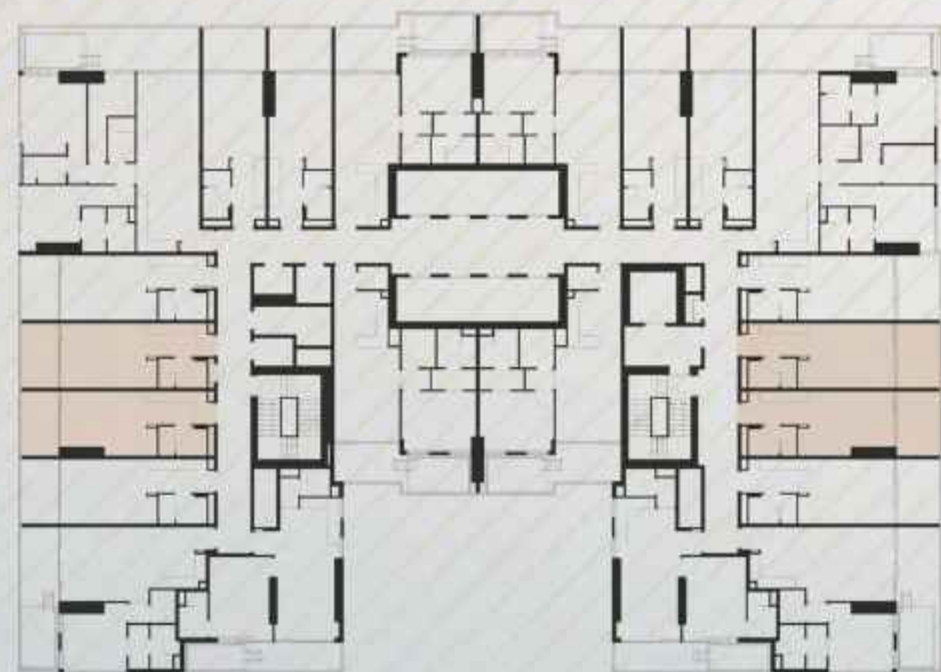

EMPIRE LAKEVIEWS

L I W A N

STUDIO Without Pool

- Bedroom
- Kitchen
- Bath
- Balcony

Size Range : 410.75 - 432.60

EMPIRE LAKEVIEWS

L I W A N

STUDIO with Pool

- Bedroom
- Kitchen
- Bath
- Private Pool

Size Range : 407.09 - 425.39

EMPIRE LAKEVIEWS

LIWAN

1 BHK with Pool

- 1 Bedroom
- Living Area
- Balcony
- Private Pool

Size Range : 856.70 - 867.14

EMPIRE LAKEVIEWS

L I W A N

1 BHK with Pool

- 1 Bedroom
- Living Area
- Balcony
- Private Pool

Size Range : 753.80 - 754.12

EMPIRE LAKEVIEWS

L I W A N

1 BHK Without Pool

- 1 Bedroom
- Living Area
- Balcony
- Kitchen

Size Range : 753.80 - 754.12

EMPIRE LAKEVIEWS

L I W A N

1 BHK with Pool

- 1 Bedroom
- Living Area
- Balcony
- Private Pool

Size Range : 804.28 - 830.11

EMPIRE LAKEVIEWS

L I W A N