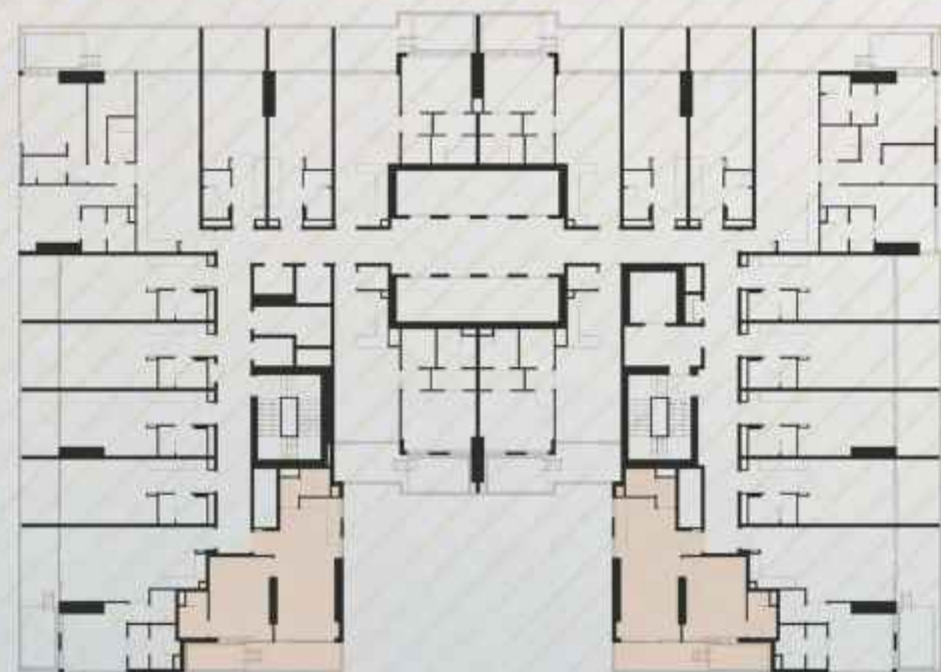

- Bedroom
- Kitchen
- Bath
- Private Pool

Size Range : 407.09 - 425.39

EMPIRE LAKEVIEWS

LIWAN

1 BHK with Pool

- 1 Bedroom
- Living Area
- Balcony
- Private Pool

Size Range : 856.70 - 867.14

EMPIRE LAKEVIEWS

L I W A N

1 BHK with Pool

- 1 Bedroom
- Living Area
- Balcony
- Private Pool

Size Range : 753.80 - 754.12

EMPIRE LAKEVIEWS

L I W A N

1 BHK Without Pool

- 1 Bedroom
- Living Area
- Balcony
- Kitchen

Size Range : 753.80 - 754.12

EMPIRE LAKEVIEWS

L I W A N

1 BHK with Pool

- 1 Bedroom
- Living Area
- Balcony
- Private Pool

Size Range : 804.28 - 830.11

EMPIRE LAKEVIEWS

L I W A N

1 BHK Without Pool

- 1 Bedroom
- Living Area
- Balcony
- Kitchen

Size Range : 804.28 - 830.11

EMPIRE LAKEVIEWS

L I W A N

1 BHK with Pool

- 1 Bedroom
- Living Area
- Private Pool
- Balcony

Size Range : 789.86 - 789.96