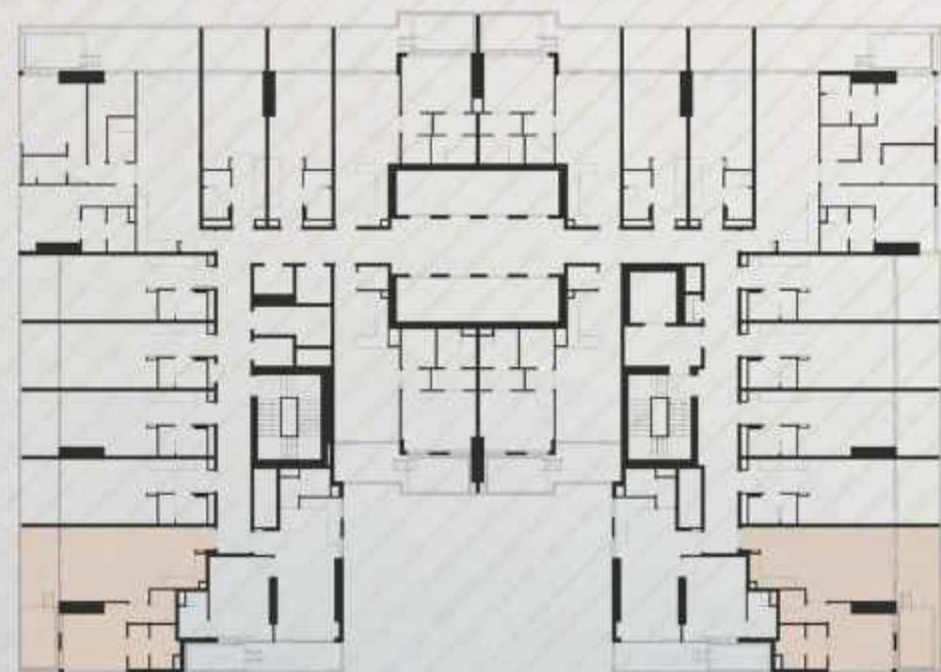

L I W A N

1 BHK with Pool

- 1 Bedroom
- Living Area
- Balcony
- Private Pool

Size Range : 753.80 - 754.12

EMPIRE LAKEVIEWS

L I W A N

1 BHK Without Pool

- 1 Bedroom
- Living Area
- Balcony
- Kitchen

Size Range : 753.80 - 754.12

EMPIRE LAKEVIEWS

L I W A N

1 BHK with Pool

- 1 Bedroom
- Living Area
- Balcony
- Private Pool

Size Range : 804.28 - 830.11

EMPIRE LAKEVIEWS

L I W A N

1 BHK Without Pool

- 1 Bedroom
- Living Area
- Balcony
- Kitchen

Size Range : 804.28 - 830.11

EMPIRE LAKEVIEWS

L I W A N

1 BHK with Pool

- 1 Bedroom
- Living Area
- Private Pool
- Balcony

Size Range : 789.86 - 789.96

EMPIRE LAKEVIEWS

L I W A N

2 BHK with Pool

- 2 Bedrooms
- Living Area
- Maid Room
- Private Pool

Size Range : 1328.00

EMPIRE LAKEVIEWS

L I W A N

2 BHK with Pool