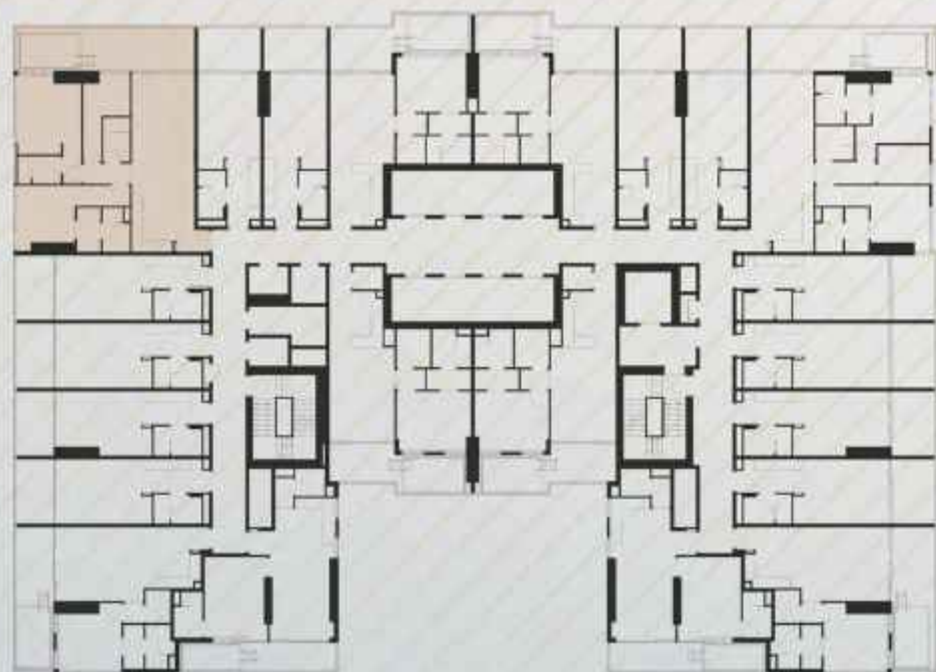

EMPIRE LAKEVIEWS

L I W A N

2 BHK with Pool

- 2 Bedrooms
- Living Area
- Maid Room
- Private Pool

Size Range : 1328.00

EMPIRE LAKEVIEWS

L I W A N

2 BHK with Pool

- 2 Bedrooms
- Living Area
- Maid Room
- Private Pool

Size Range : 1319.66

EMPIRE LAKEVIEWS

L I W A N

3 BHK Duplex with Pool

- 3 Bedrooms
- Living Area
- Maid Room
- Large Balcony
- Private Pool

Size Range : 2633.71

LOWER LEVEL

UPPER LEVEL

LOWER LEVEL

UPPER LEVEL