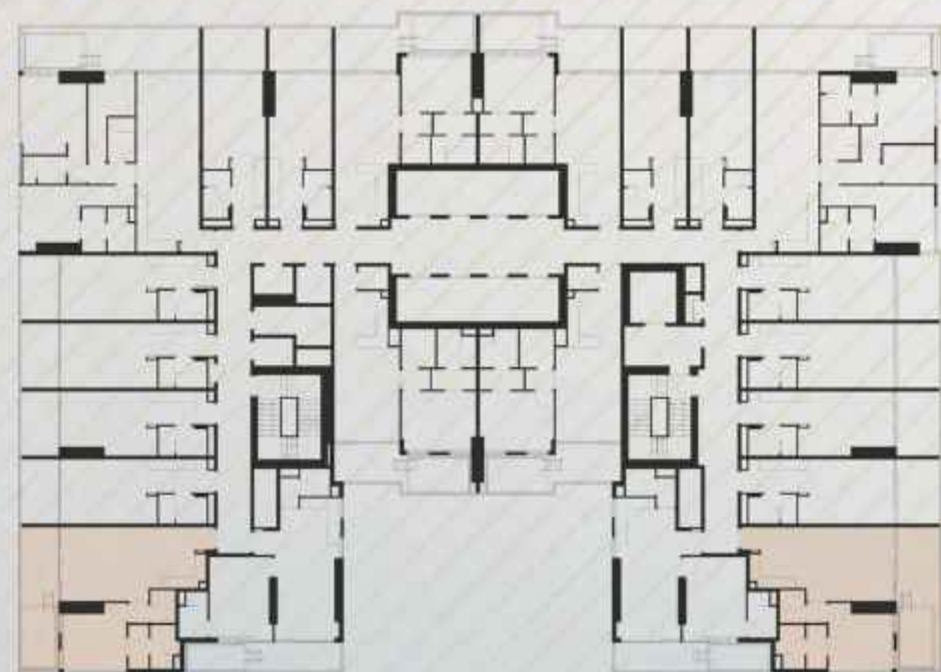

L I W A N

1 BHK with Pool

- 1 Bedroom
- Living Area
- Balcony
- Private Pool

Size Range : 753.80 - 754.12

EMPIRE LAKEVIEWS

L I W A N

1 BHK Without Pool

- 1 Bedroom
- Living Area
- Balcony
- Kitchen

Size Range : 753.80 - 754.12

EMPIRE LAKEVIEWS

L I W A N

1 BHK with Pool

- 1 Bedroom
- Living Area
- Balcony
- Private Pool

Size Range : 804.28 - 830.11

EMPIRE LAKEVIEWS

L I W A N

1 BHK Without Pool

- 1 Bedroom
- Living Area
- Balcony
- Kitchen

Size Range : 804.28 - 830.11

EMPIRE LAKEVIEWS

L I W A N

1 BHK with Pool

- 1 Bedroom
- Living Area
- Private Pool
- Balcony

Size Range : 789.86 - 789.96

EMPIRE LAKEVIEWS

L I W A N

2 BHK with Pool

- 2 Bedrooms
- Living Area
- Maid Room
- Private Pool

Size Range : 1328.00

EMPIRE LAKEVIEWS

L I W A N

2 BHK with Pool