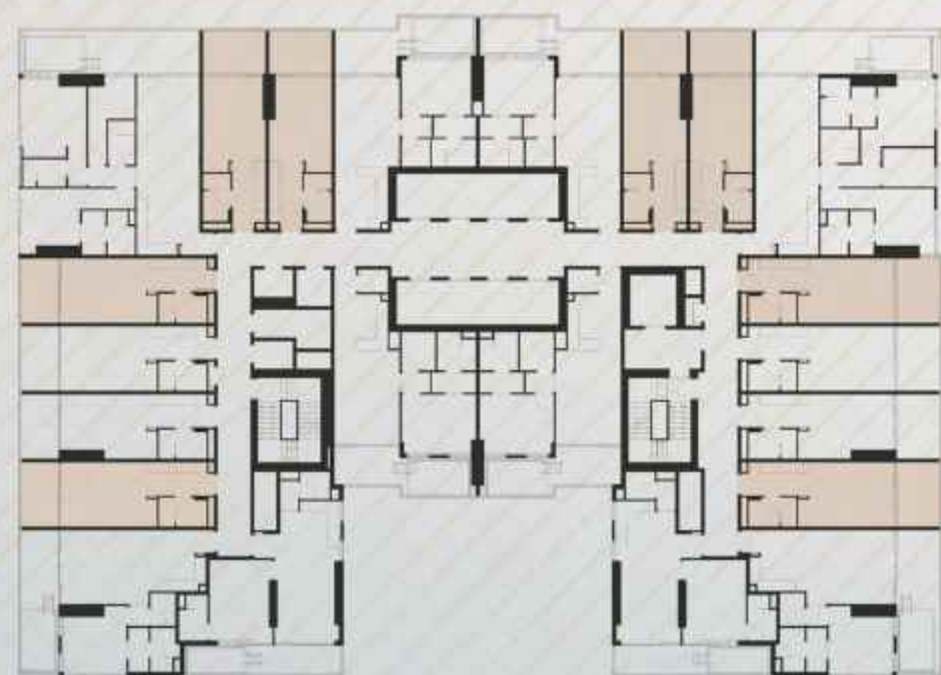

EMPIRE LAKEVIEWS

L I W A N

STUDIO Without Pool

- Bedroom
- Kitchen
- Bath
- Balcony

Size Range : 410.75 - 432.60

EMPIRE LAKEVIEWS

L I W A N

STUDIO with Pool

- Bedroom
- Kitchen
- Bath
- Private Pool

Size Range : 407.09 - 425.39

EMPIRE LAKEVIEWS

LIWAN

1 BHK with Pool

- 1 Bedroom
- Living Area
- Balcony
- Private Pool

Size Range : 856.70 - 867.14

EMPIRE LAKEVIEWS

L I W A N

1 BHK with Pool

- 1 Bedroom
- Living Area
- Balcony
- Private Pool

Size Range : 753.80 - 754.12

EMPIRE LAKEVIEWS

L I W A N

1 BHK Without Pool

- 1 Bedroom
- Living Area
- Balcony
- Kitchen

Size Range : 753.80 - 754.12

EMPIRE LAKEVIEWS

L I W A N

1 BHK with Pool

- 1 Bedroom
- Living Area
- Balcony
- Private Pool

Size Range : 804.28 - 830.11

EMPIRE LAKEVIEWS

L I W A N