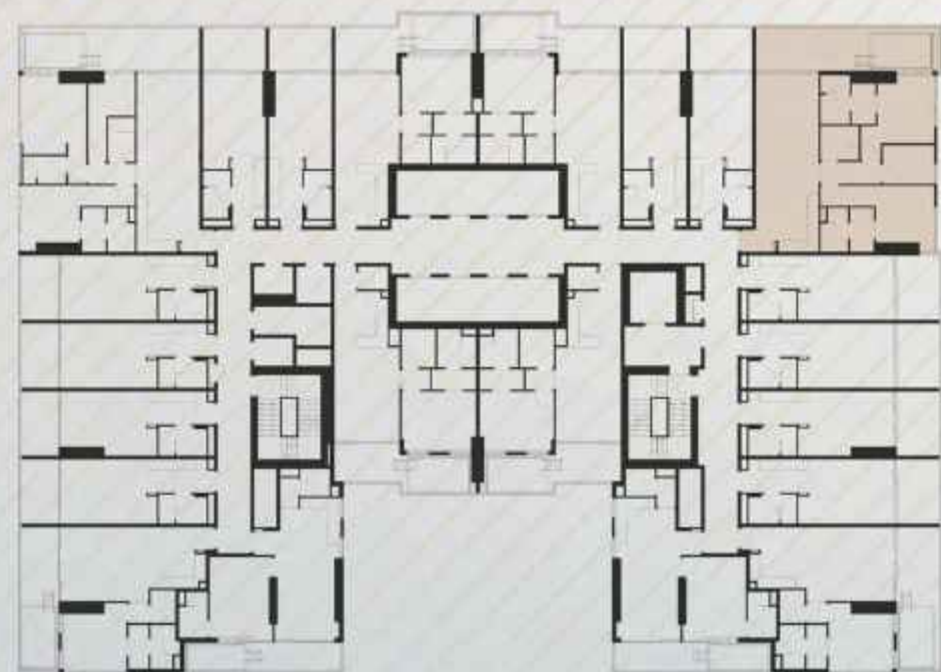

Size Range : 753.80 - 754.12

EMPIRE LAKEVIEWS

L I W A N

1 BHK with Pool

- 1 Bedroom
- Living Area
- Balcony
- Private Pool

Size Range : 804.28 - 830.11

EMPIRE LAKEVIEWS

L I W A N

1 BHK Without Pool

- 1 Bedroom
- Living Area
- Balcony
- Kitchen

Size Range : 804.28 - 830.11

EMPIRE LAKEVIEWS

L I W A N

1 BHK with Pool

- 1 Bedroom
- Living Area
- Private Pool
- Balcony

Size Range : 789.86 - 789.96

EMPIRE LAKEVIEWS

L I W A N

2 BHK with Pool

- 2 Bedrooms
- Living Area
- Maid Room
- Private Pool

Size Range : 1328.00

EMPIRE LAKEVIEWS

L I W A N

2 BHK with Pool

- 2 Bedrooms
- Living Area
- Maid Room
- Private Pool

Size Range : 1319.66

EMPIRE LAKEVIEWS

L I W A N

3 BHK Duplex with Pool

- 3 Bedrooms
- Living Area
- Maid Room
- Large Balcony
- Private Pool

Size Range : 2633.71