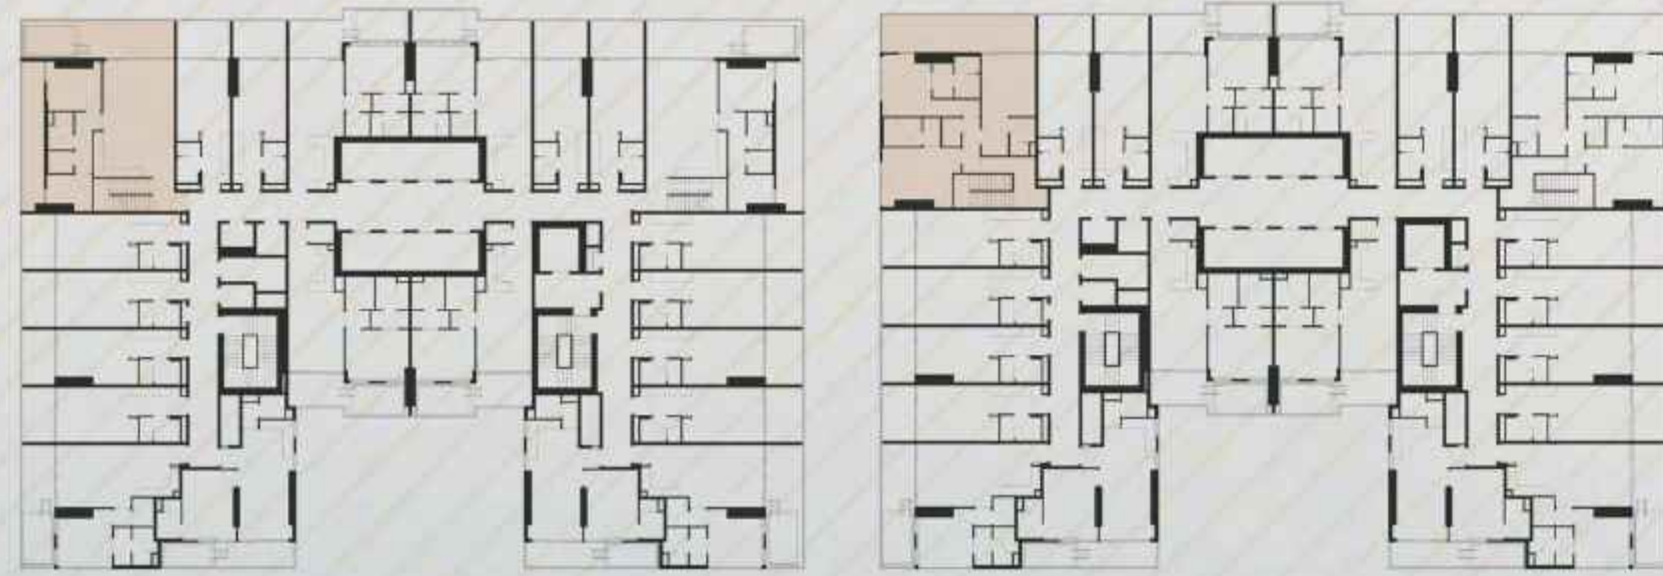

EMPIRE LAKEVIEWS

L I W A N

2 BHK with Pool

- 2 Bedrooms
- Living Area
- Maid Room
- Private Pool

Size Range : 1328.00

EMPIRE LAKEVIEWS

L I W A N

2 BHK with Pool

- 2 Bedrooms
- Living Area
- Maid Room
- Private Pool

Size Range : 1319.66

EMPIRE LAKEVIEWS

L I W A N

3 BHK Duplex with Pool

- 3 Bedrooms
- Living Area
- Maid Room
- Large Balcony
- Private Pool

Size Range : 2633.71

LOWER LEVEL

UPPER LEVEL

LOWER LEVEL

UPPER LEVEL