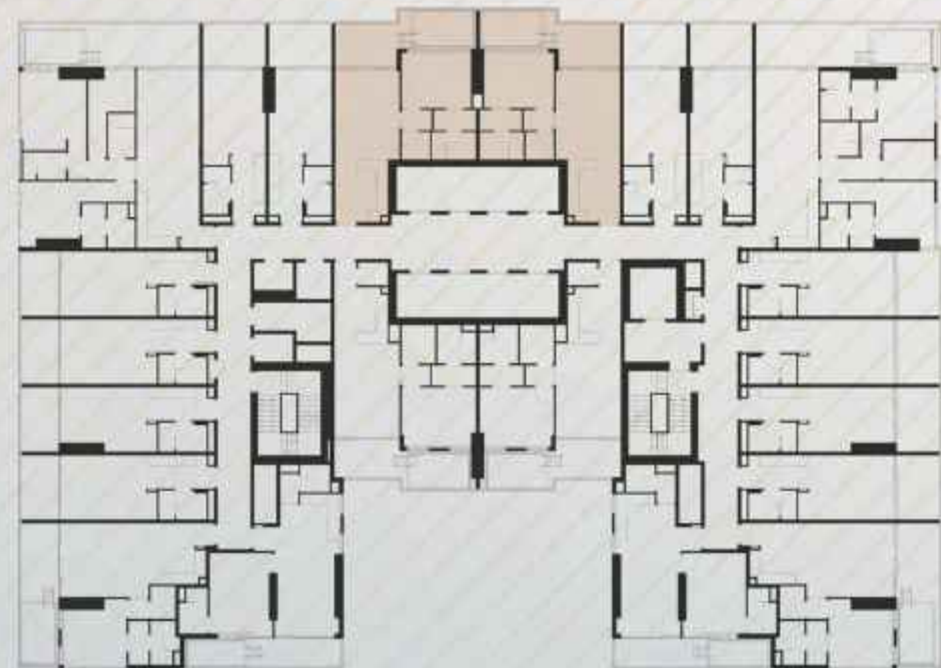

Size Range : 753.80 - 754.12

EMPIRE LAKEVIEWS

L I W A N

1 BHK with Pool

- 1 Bedroom
- Living Area
- Balcony
- Private Pool

Size Range : 804.28 - 830.11

EMPIRE LAKEVIEWS

L I W A N

1 BHK Without Pool

- 1 Bedroom
- Living Area
- Balcony
- Kitchen

Size Range : 804.28 - 830.11

EMPIRE LAKEVIEWS

L I W A N

1 BHK with Pool

- 1 Bedroom
- Living Area
- Private Pool
- Balcony

Size Range : 789.86 - 789.96

EMPIRE LAKEVIEWS

L I W A N

2 BHK with Pool

- 2 Bedrooms
- Living Area
- Maid Room
- Private Pool

Size Range : 1328.00

EMPIRE LAKEVIEWS

L I W A N

2 BHK with Pool

- 2 Bedrooms
- Living Area
- Maid Room
- Private Pool

Size Range : 1319.66

EMPIRE LAKEVIEWS

L I W A N

3 BHK Duplex with Pool

- 3 Bedrooms
- Living Area
- Maid Room
- Large Balcony
- Private Pool

Size Range : 2633.71