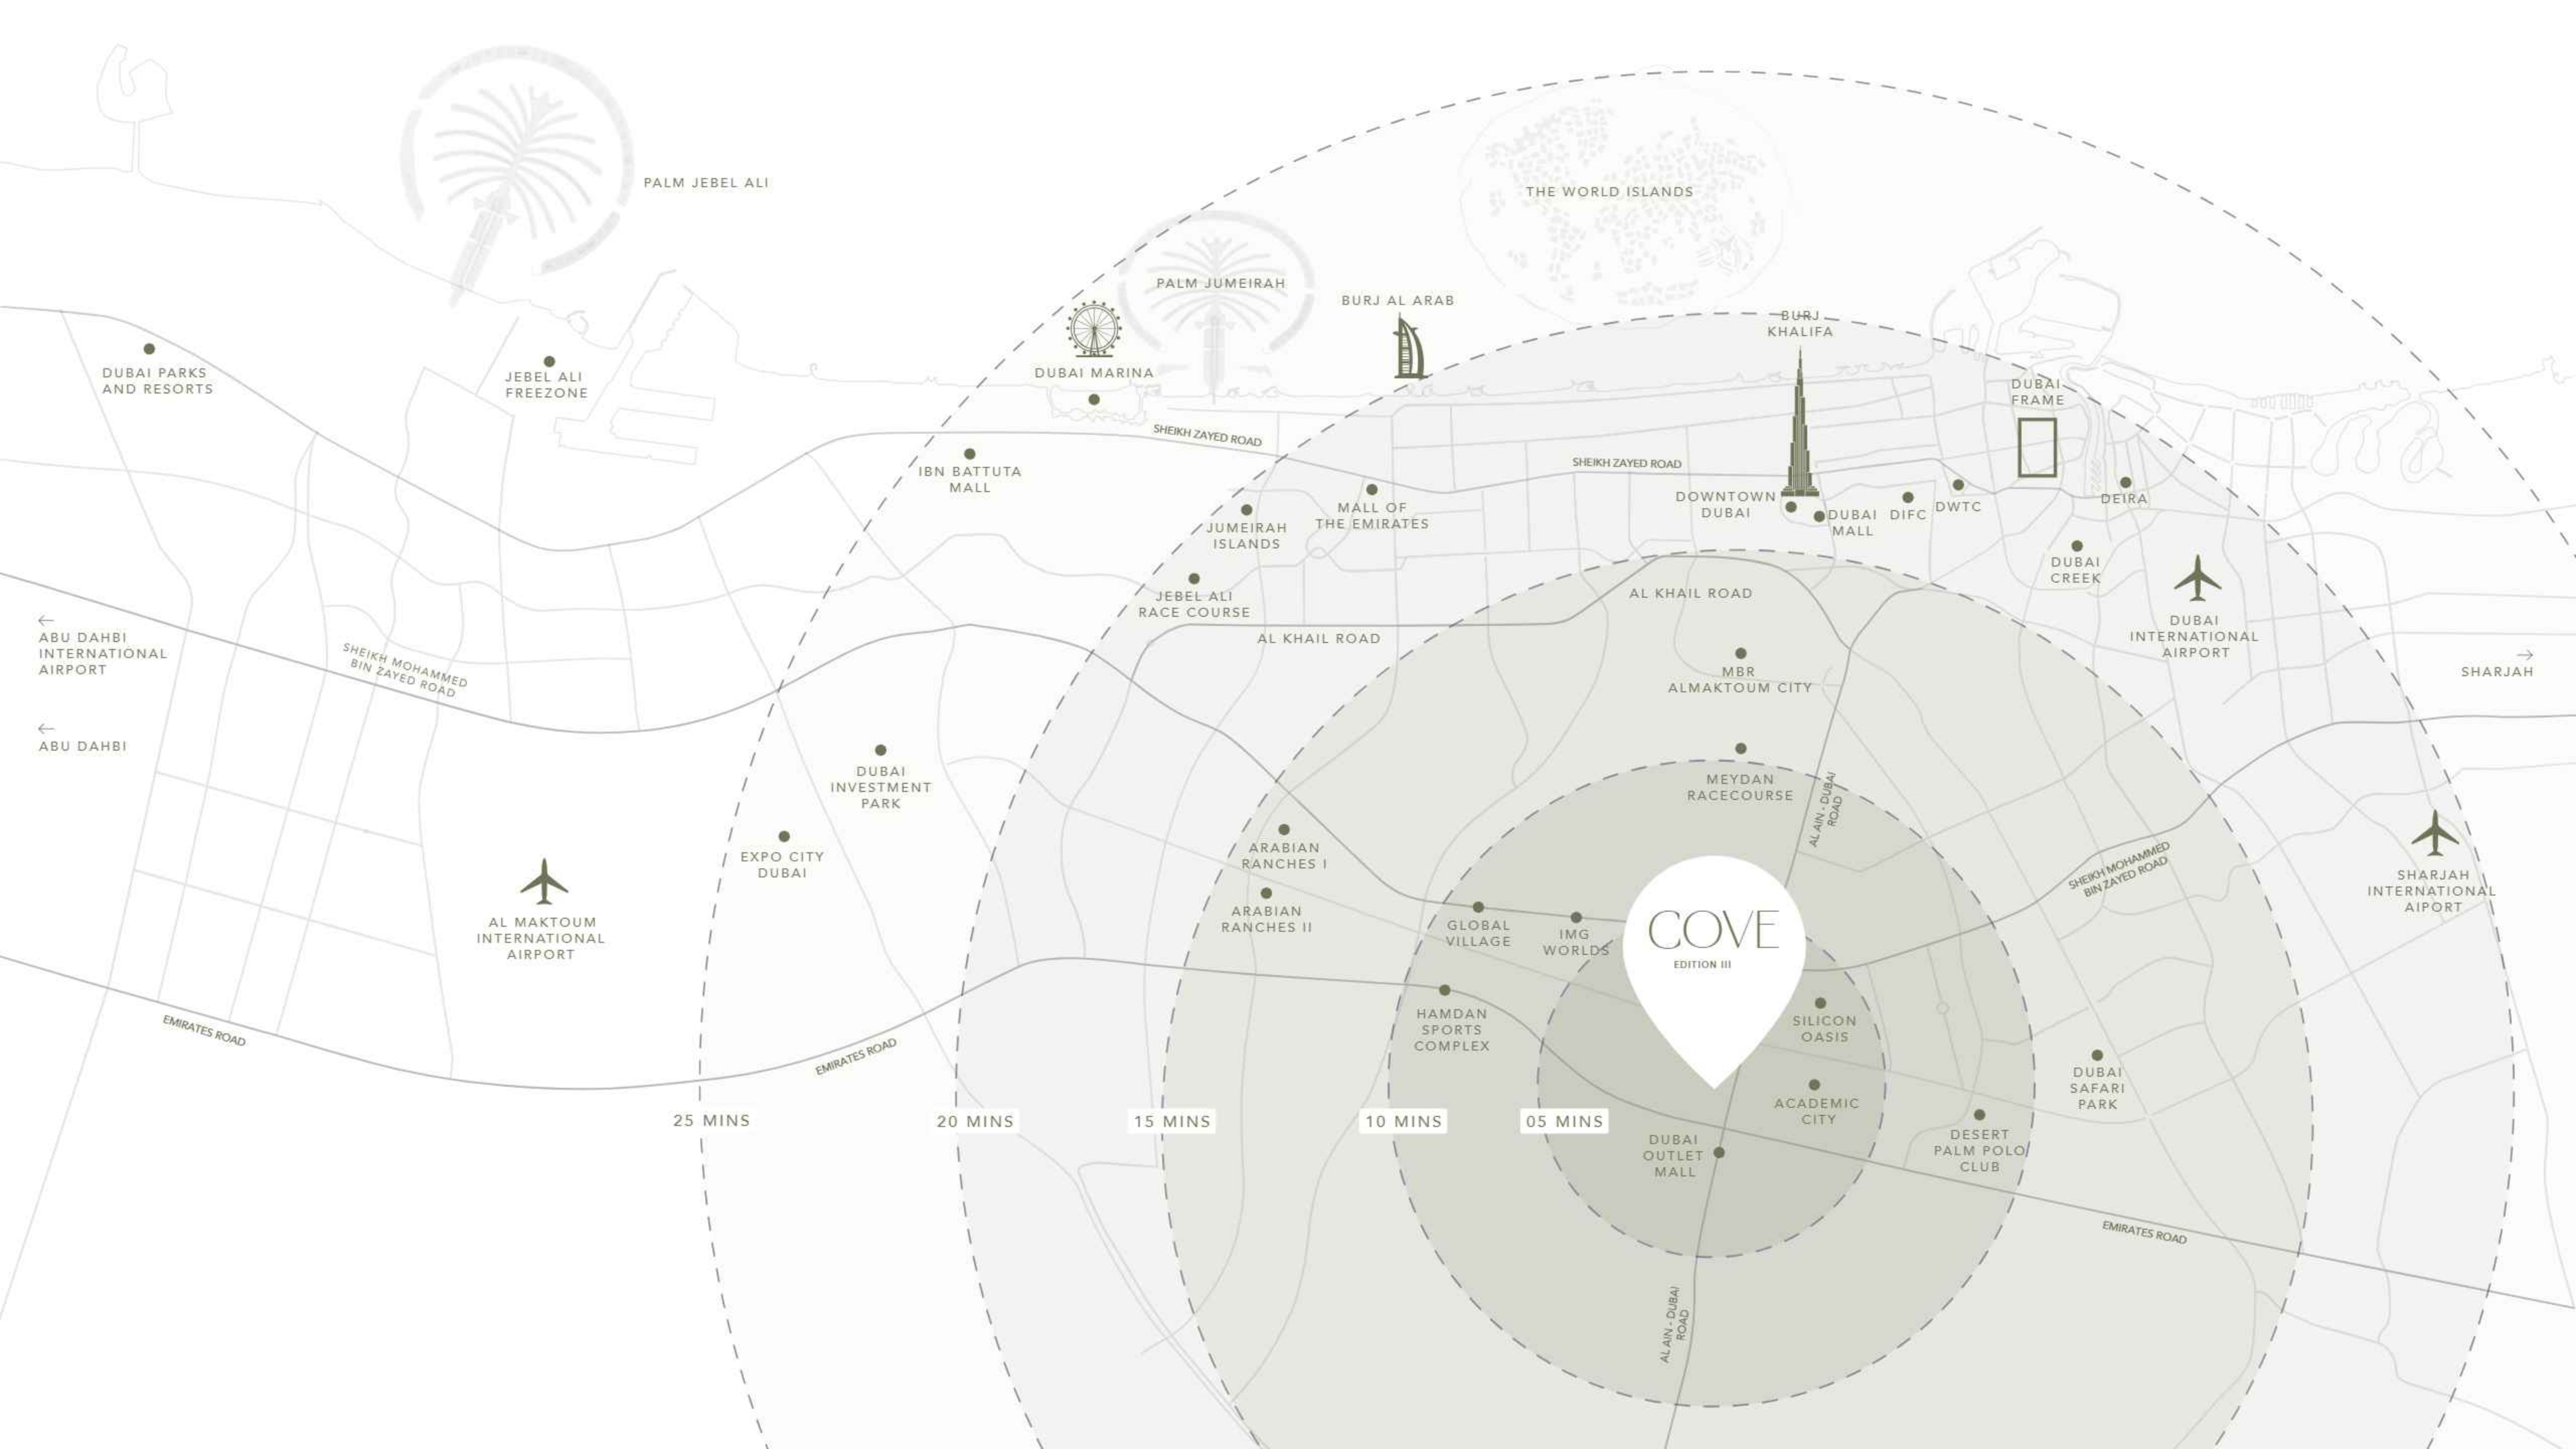

WHERE FOCUS
GOES, ENERGY
FLOWS.

WHERE FOCUS
GOES, ENERGY
FLOWS.

EVERY VIEW TELLS A STORY

At the podium level of our residences, every detail is designed to elevate your lifestyle. Immerse yourself in a vibrant, green oasis where outdoor living meets luxury. With spacious, beautifully landscaped terraces and inviting seating areas, this is the perfect place to relax, socialize, or recharge. Surrounded by lush greenery and serene spaces, the podium level provides a unique experience, bringing the best of nature and modern living together.

RISE ABOVE, LIVE BEYOND

The rooftop level is where life takes on a new perspective. Dive into the tranquility of our stunning rooftop pool, unwind in the serene lounge spaces, or simply take in the breathtaking views that stretch as far as the eye can see. Designed for relaxation and socialising, this elevated space offers the perfect blend of luxury and leisure. Whether you're enjoying a peaceful moment by the pool or hosting a gathering with friends, the rooftop level is your personal sanctuary above it all.

GLOBAL VILLAGE

Conveniently located near Dubailand, Global Village is a vibrant cultural destination in Dubai, showcasing pavilions from various countries, live performances, international cuisines, and unique shopping, celebrating the world's rich diversity.

DUBAI OUTLET MALL	05 mins
ACADEMIC CITY	05 mins
SILICON OASIS	05 mins
GLOBAL VILLAGE	10 mins
IMG WORLD	10 mins
HAMDAN SPORTS COMPLEX	10 mins
DESERT PALM POLO CLUB	10 mins
DUBAI SAFARI PARK	10 mins
MEYDAN RACECOURSE	15 mins
ARABIAN RANCHES 1 & 2	15 mins
DUBAI INTERNATIONAL AIRPORT	20 mins
MBR AL MAKTOUM CITY	20 mins
DOWNTOWN DUBAI	20 mins
DUBAI MALL	20 mins
BURJ KHALIFA	20 mins
DUBAI FRAME	20 mins
DUBAI CREEK	20 mins
MALL OF THE EMIRATES	20 mins
DUBAI MARINA	25 mins
PALM JUMEIRAH	25 mins
JEBEL ALI RACE COURSE	25 mins
JUMEIRAH ISLANDS	25 mins
IBN BATTUTA MALL	25 mins
DUBAI PARKS AND RESORTS	25 mins
EXPO CITY DUBAI	25 mins