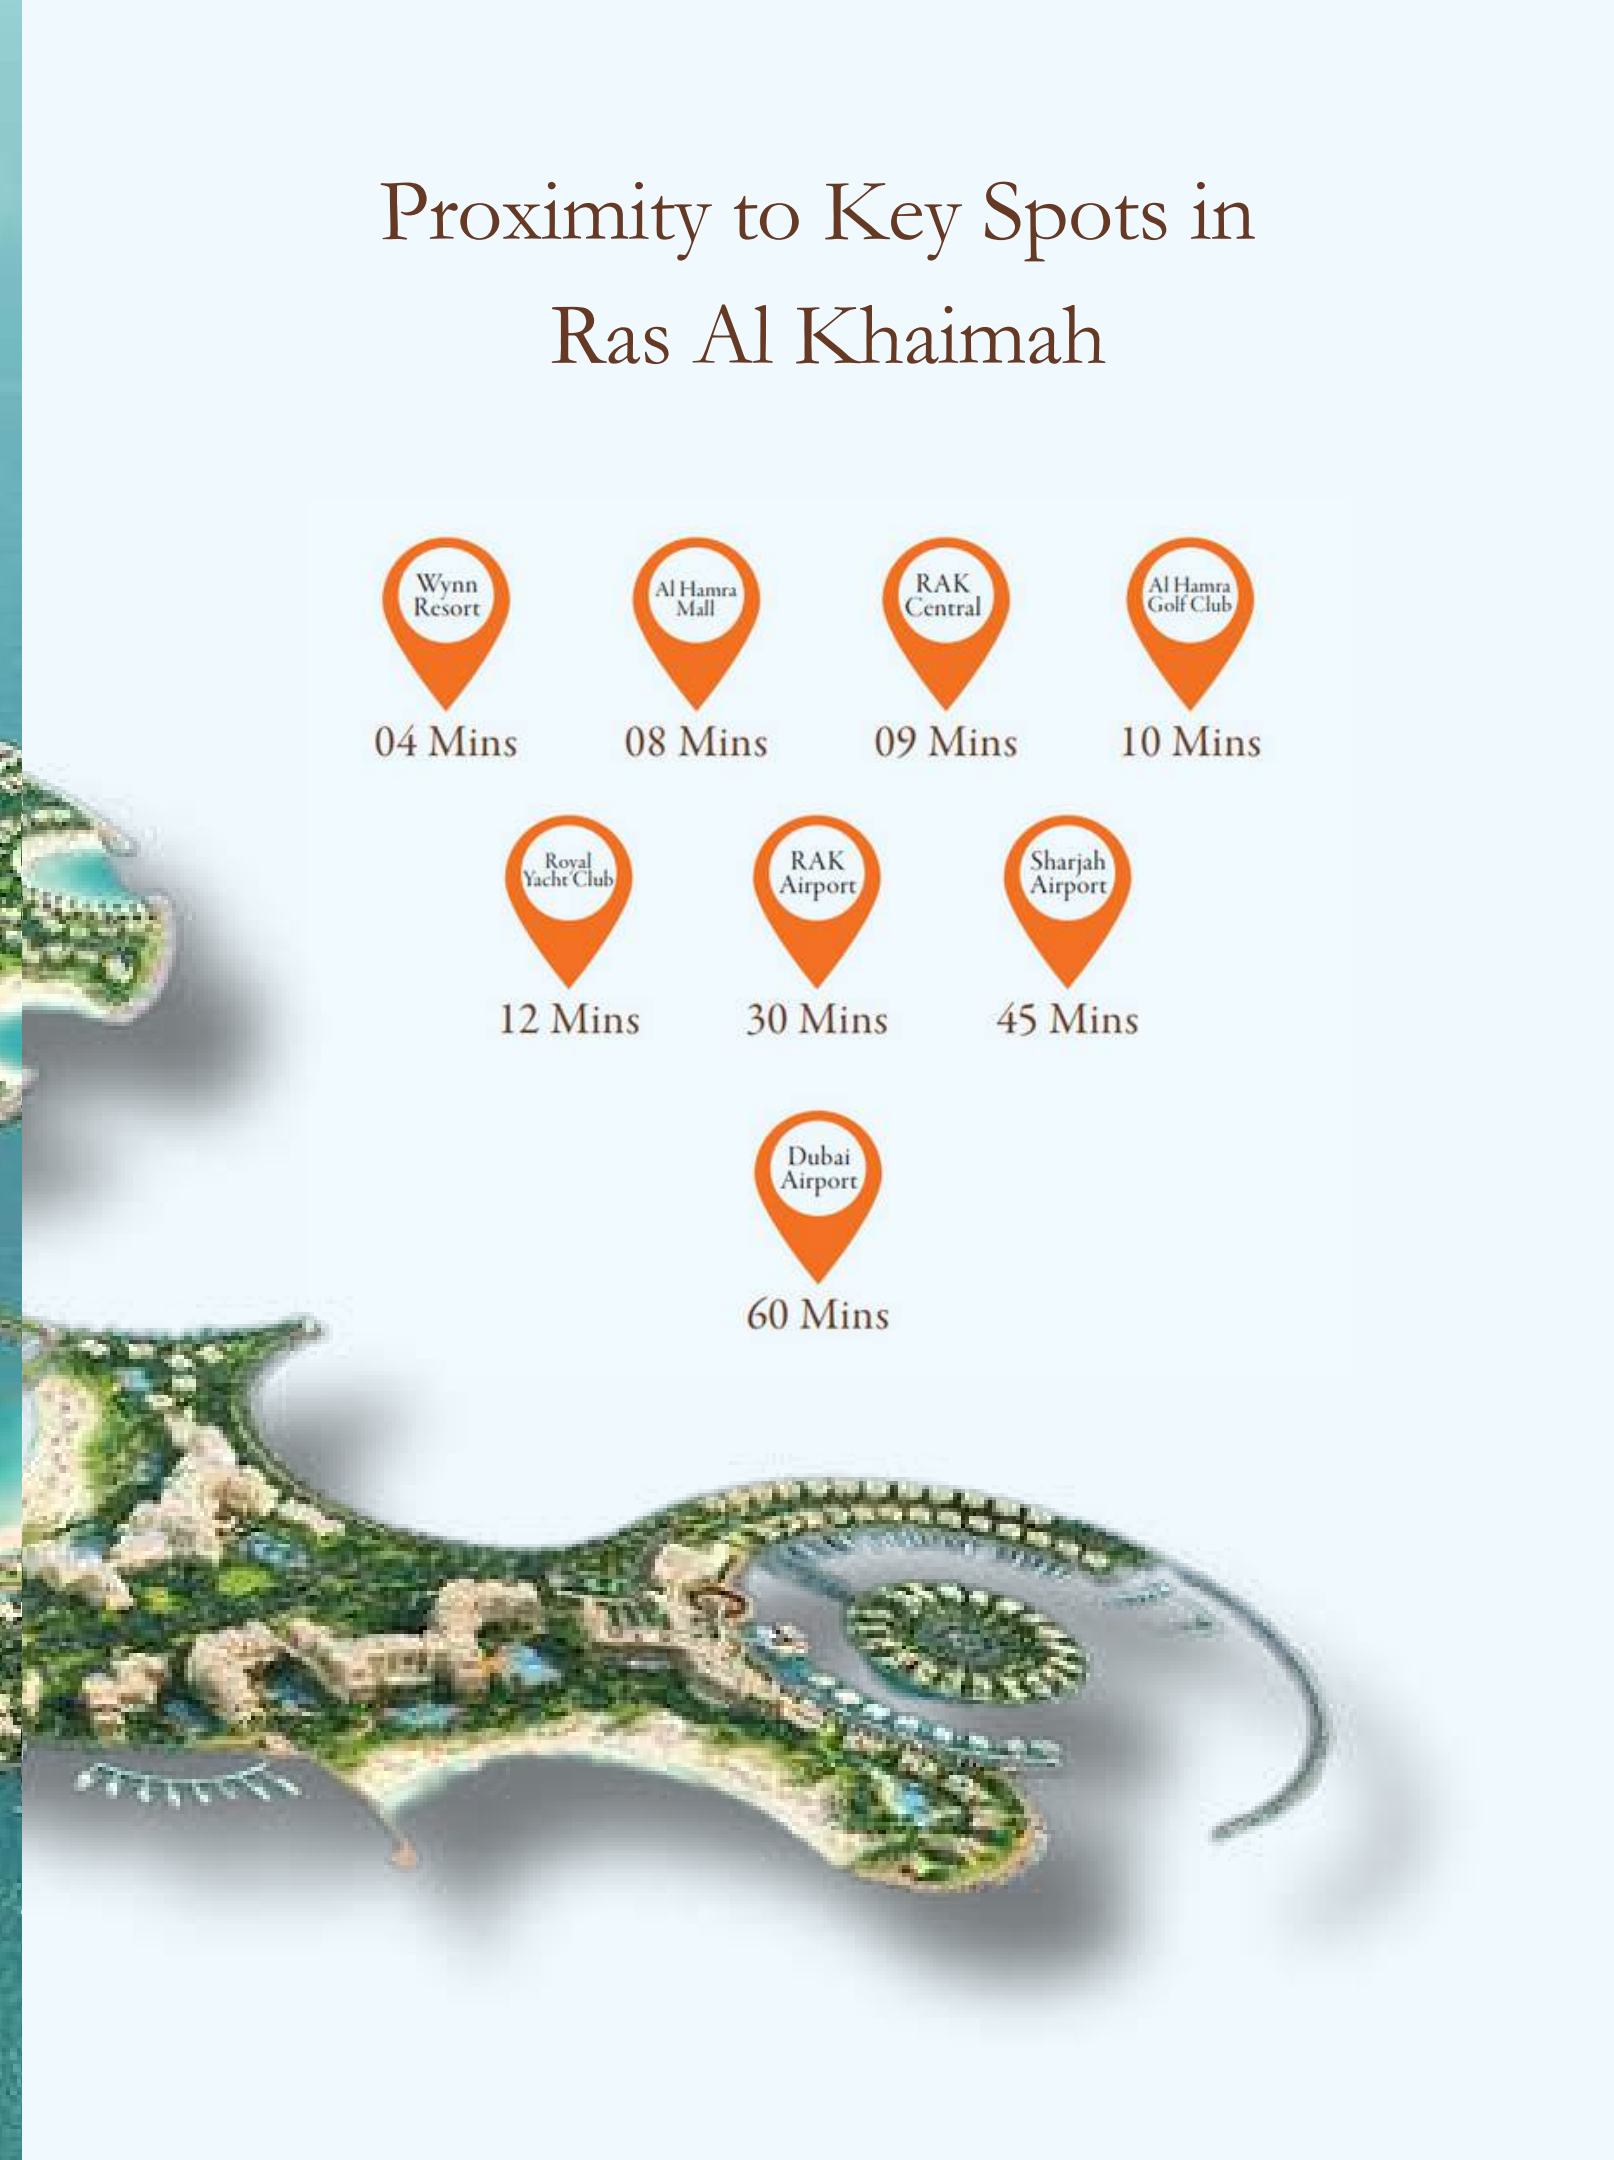

# Al Marjan Island - Ras Al Khaimah

Nestled along the tranquil shores of Al Marjan Island in Ras Al Khaimah, we are a shining testament to luxury and vision. This is where the Emirate's aspiration to be a leading business and leisure hub unfolds, blending cutting-edge innovation with the island's stunning natural landscapes.

## Proximity to Key Spots in Ras Al Khaimah

DESIGN  
PHILOSOPHY