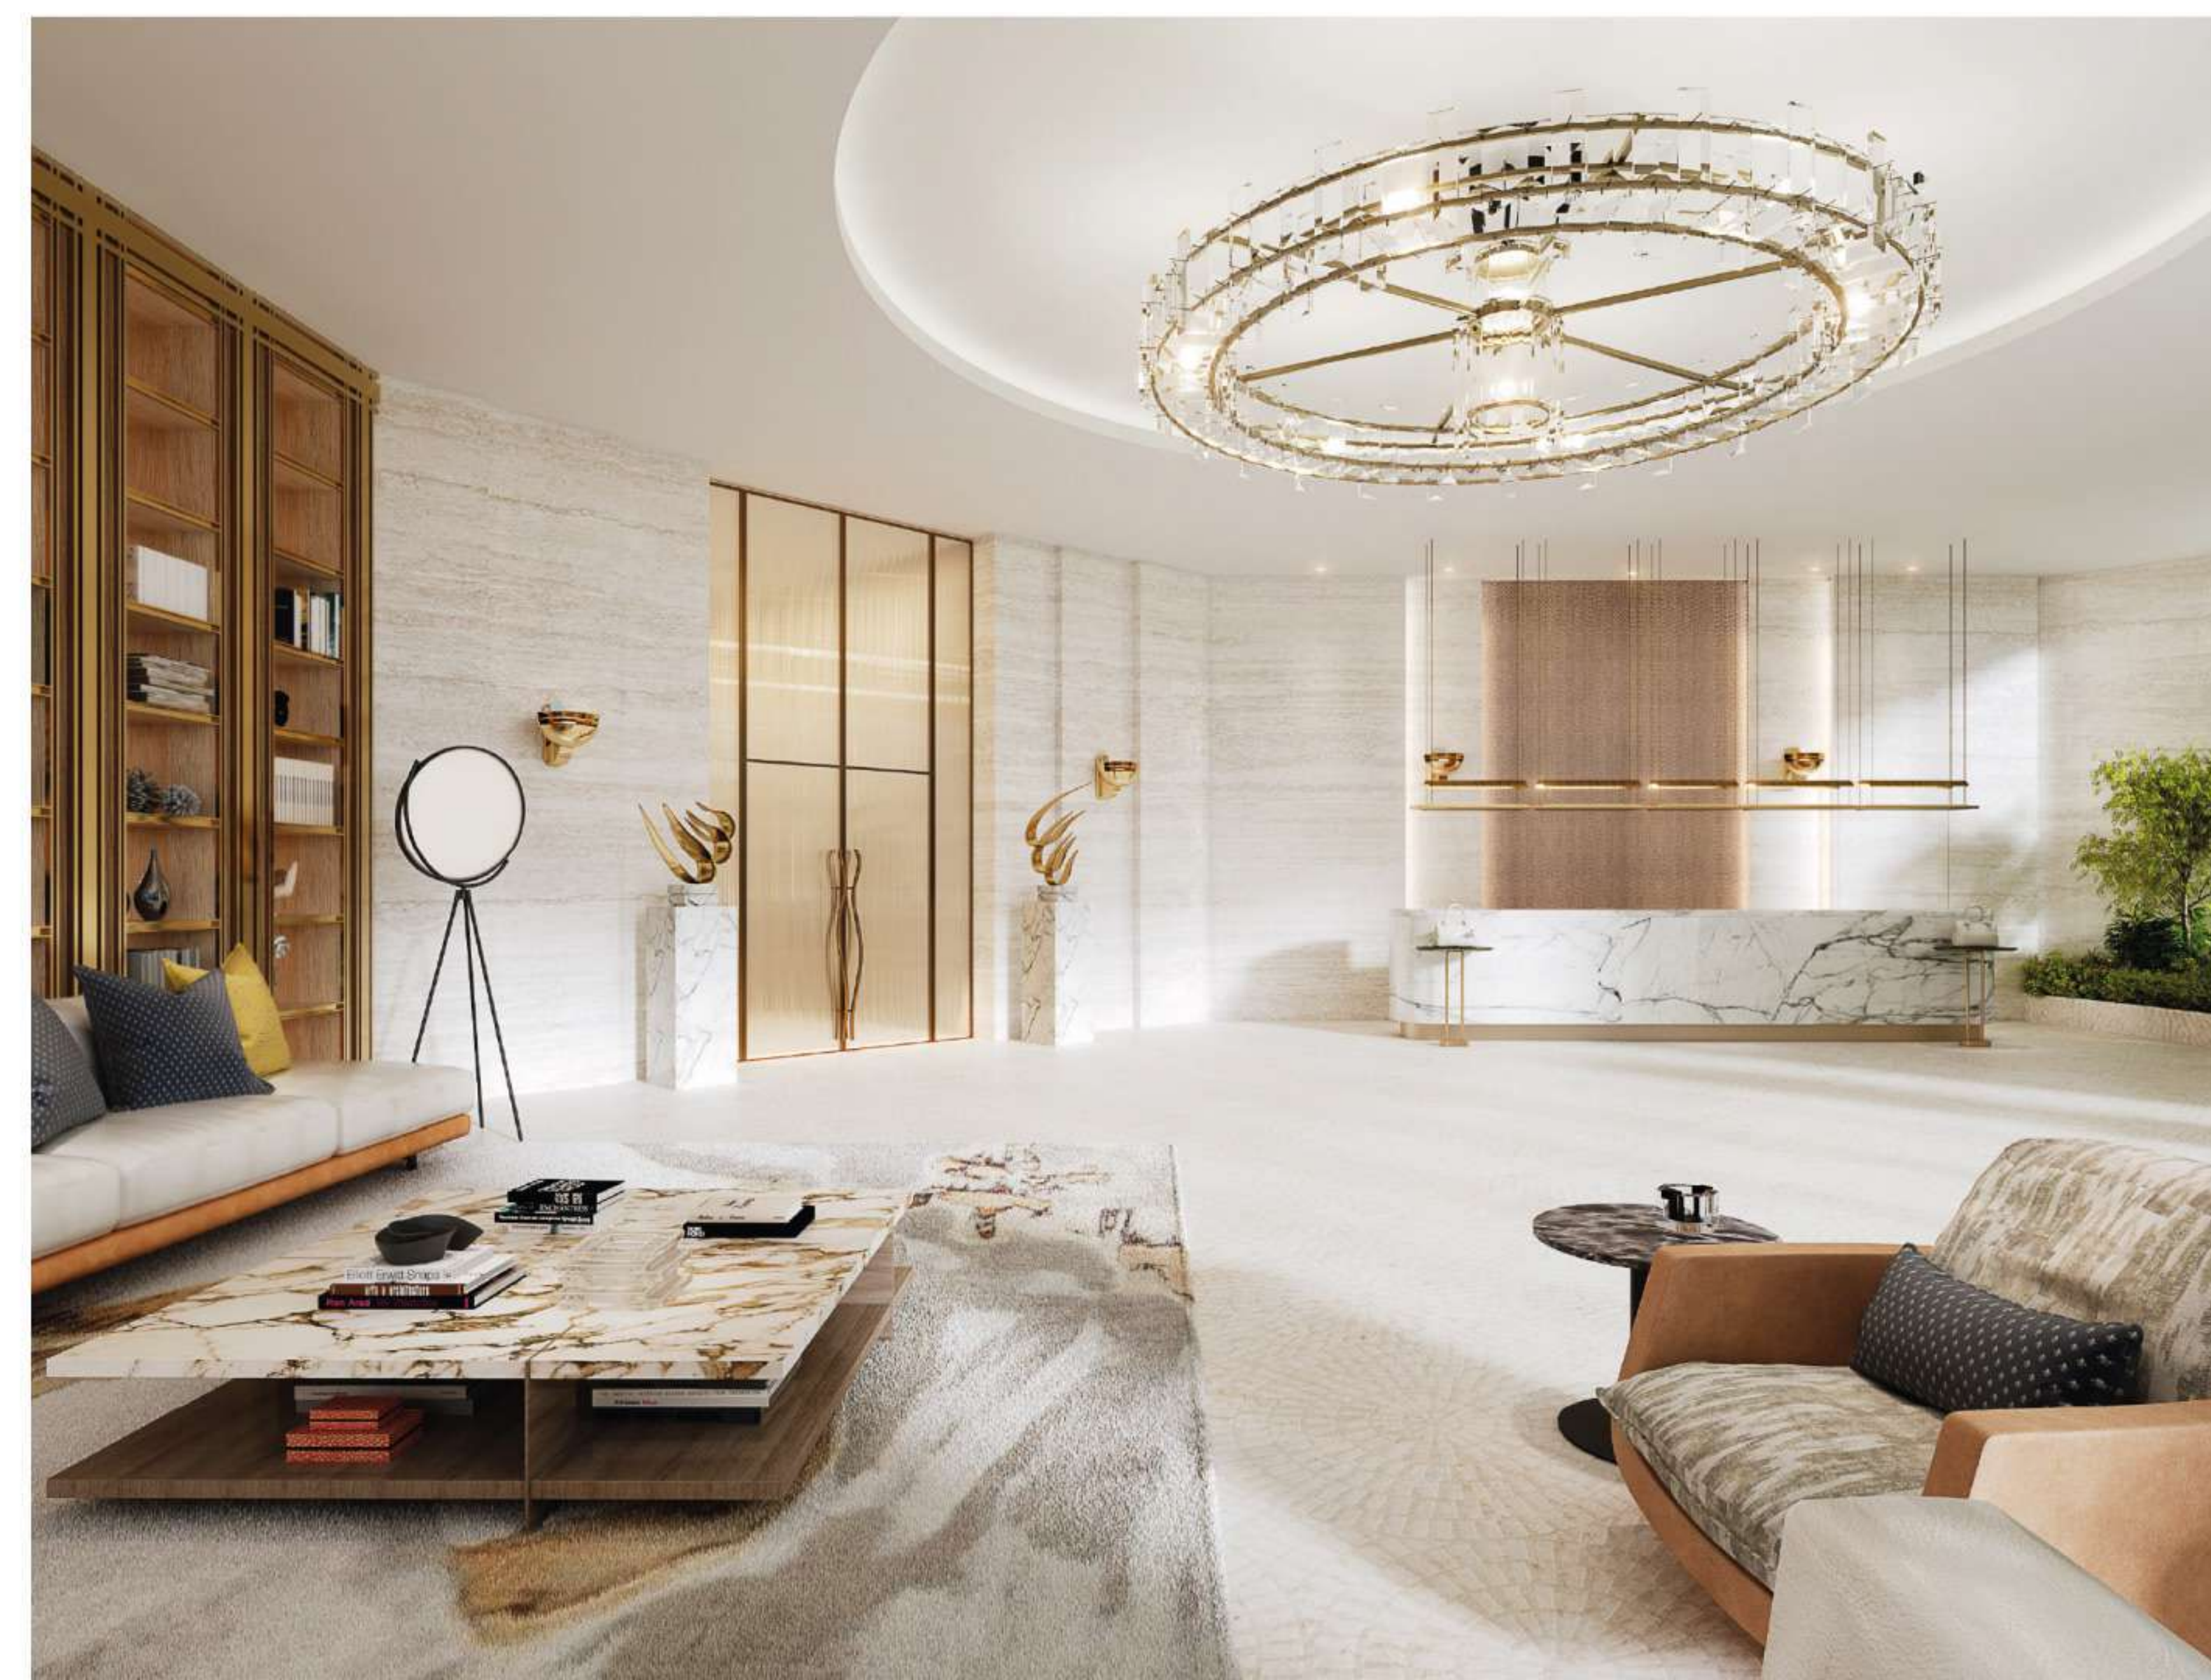

The astonishing twist feel of Biltmore Sufouh's facade is testament to the unique form of creative design in Dubai, surely becoming a lofty landmark by early 2025.

A 44-floored vertical twirl of innovation dazzled in beauty from the outside with residences that will confound owners through generous living spaces from its 480 exquisite apartments. Created from the inspiration of eclecticism referencing art deco, Biltmore Sufouh is a representation of Dubai's innovation.

Biltmore Sufouh provides a balanced blend of architectural complexity and residential comfort with marveled sights to keep eyes in awe.

GRAND ARRIVAL

The unique lobby interior organically continues the concept of the architecture. The design of the elevator halls can be compared to a five-star hotel, so even waiting for the elevator will bring aesthetic pleasure.