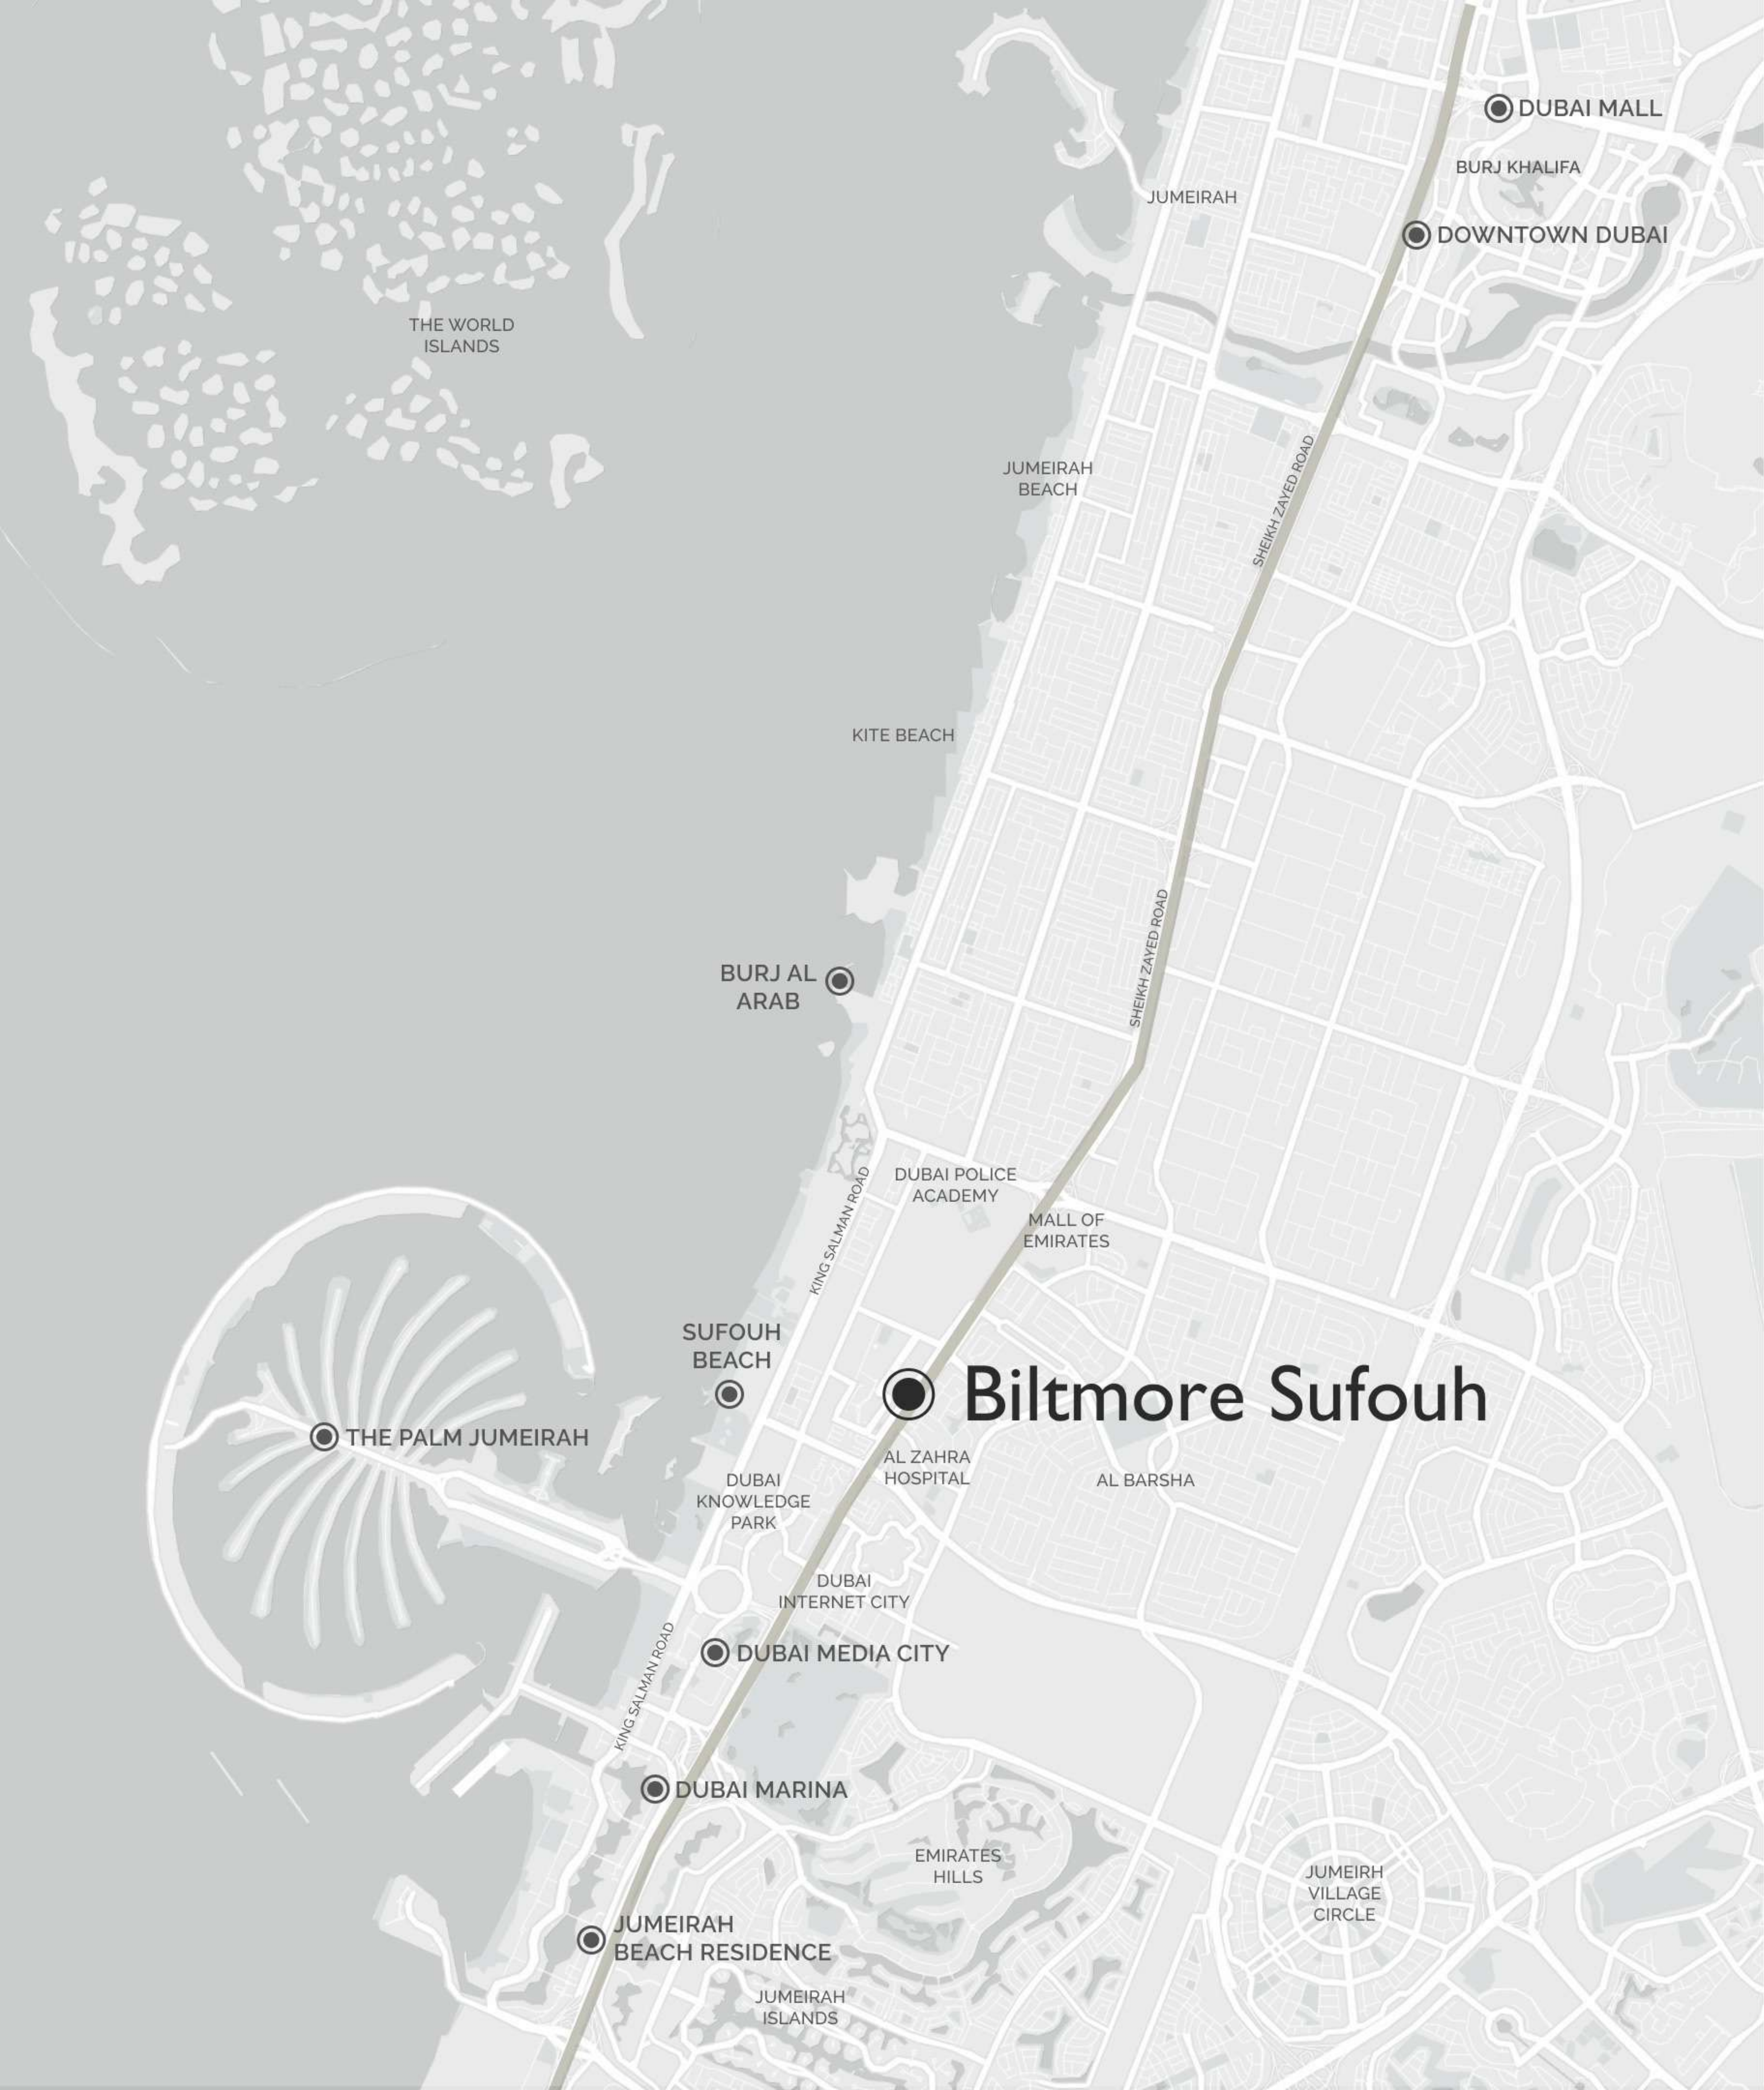

Al Sufouh's convenient position makes it extremely appealing for living and entertainment with it being close to the city's active social and cultural spots

The area provides high-quality lifestyle with excellent infrastructure of connectivity to restaurants, schools and hospitals with an effortless reach.

CLOSE PROXIMITY:

Internet City Metro Stations

🚗 2 mins

Sufouh Beach

🚗 10 mins

Dubai Internet and Media City

🚗 5 mins

Dubai Marina

🚗 7 mins

American University of Dubai

🚗 5 mins

Dubai Mall

🚗 15 mins

Dubai International Airport

🚗 25 mins