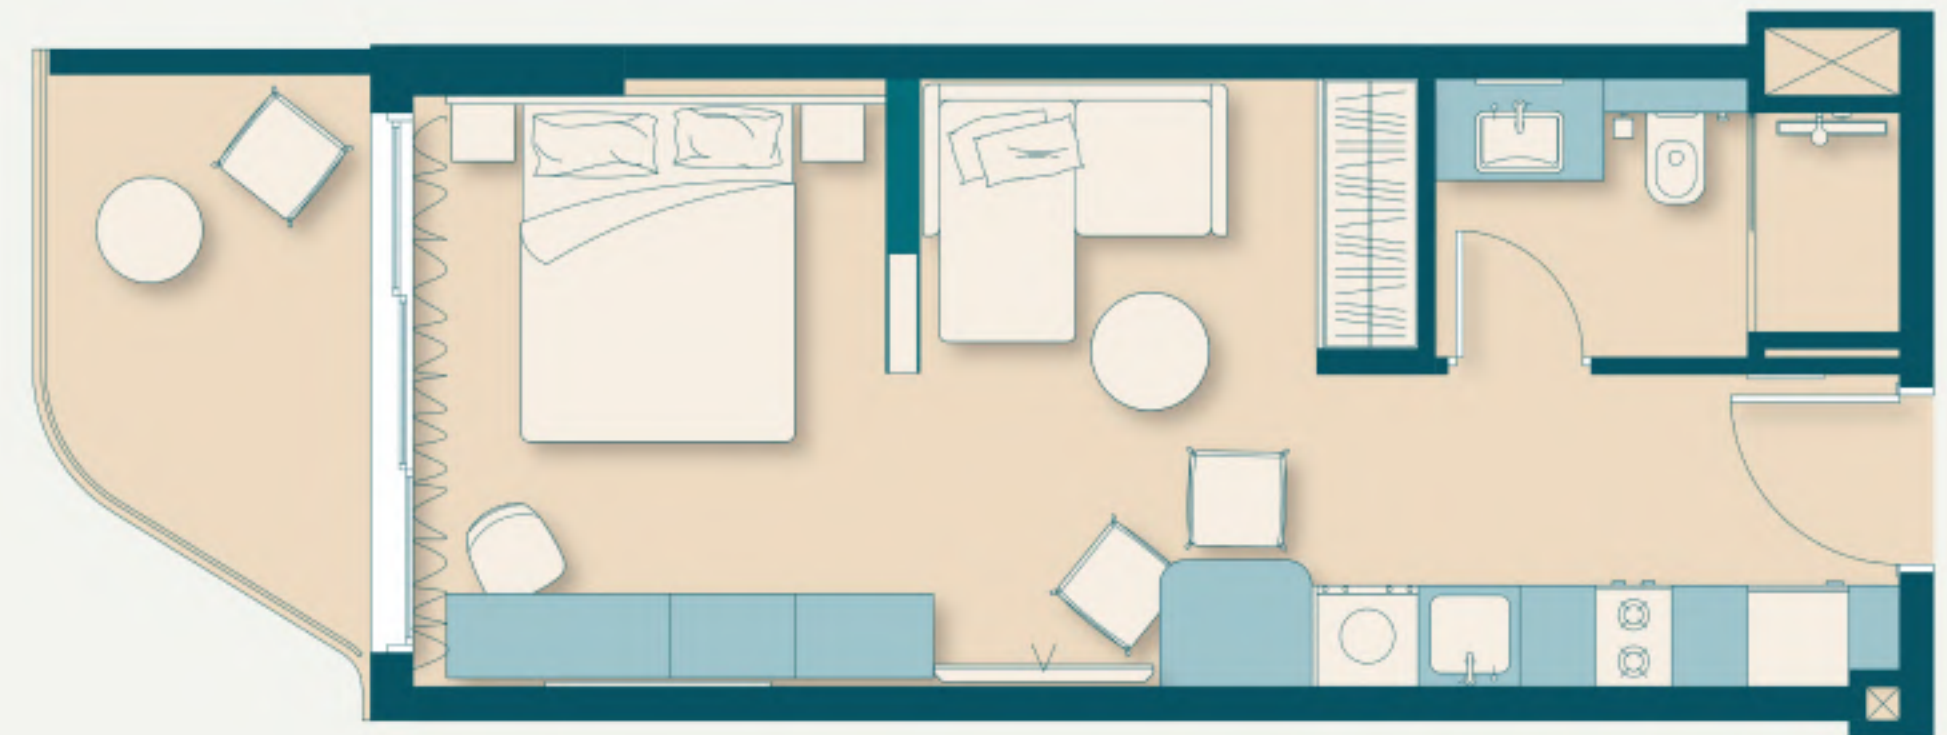

**AREA:**  
381 SQ.FT TO 561,45 SQ.FT

ONE  
BEDROOM  
APARTMENT

AREA:  
660 SQ.FT TO 1023 SQ.FT

TWO  
BEDROOM  
APARTMENT

AREA:  
1053 SQ.FT TO 1299 SQ.FT

ONE  
BEDROOM  
+ MAIDS  
APARTMENTS  
WITH PRIVATE  
GARDEN

AREA:  
1876 SQ.FT TO 1952 SQ.FT