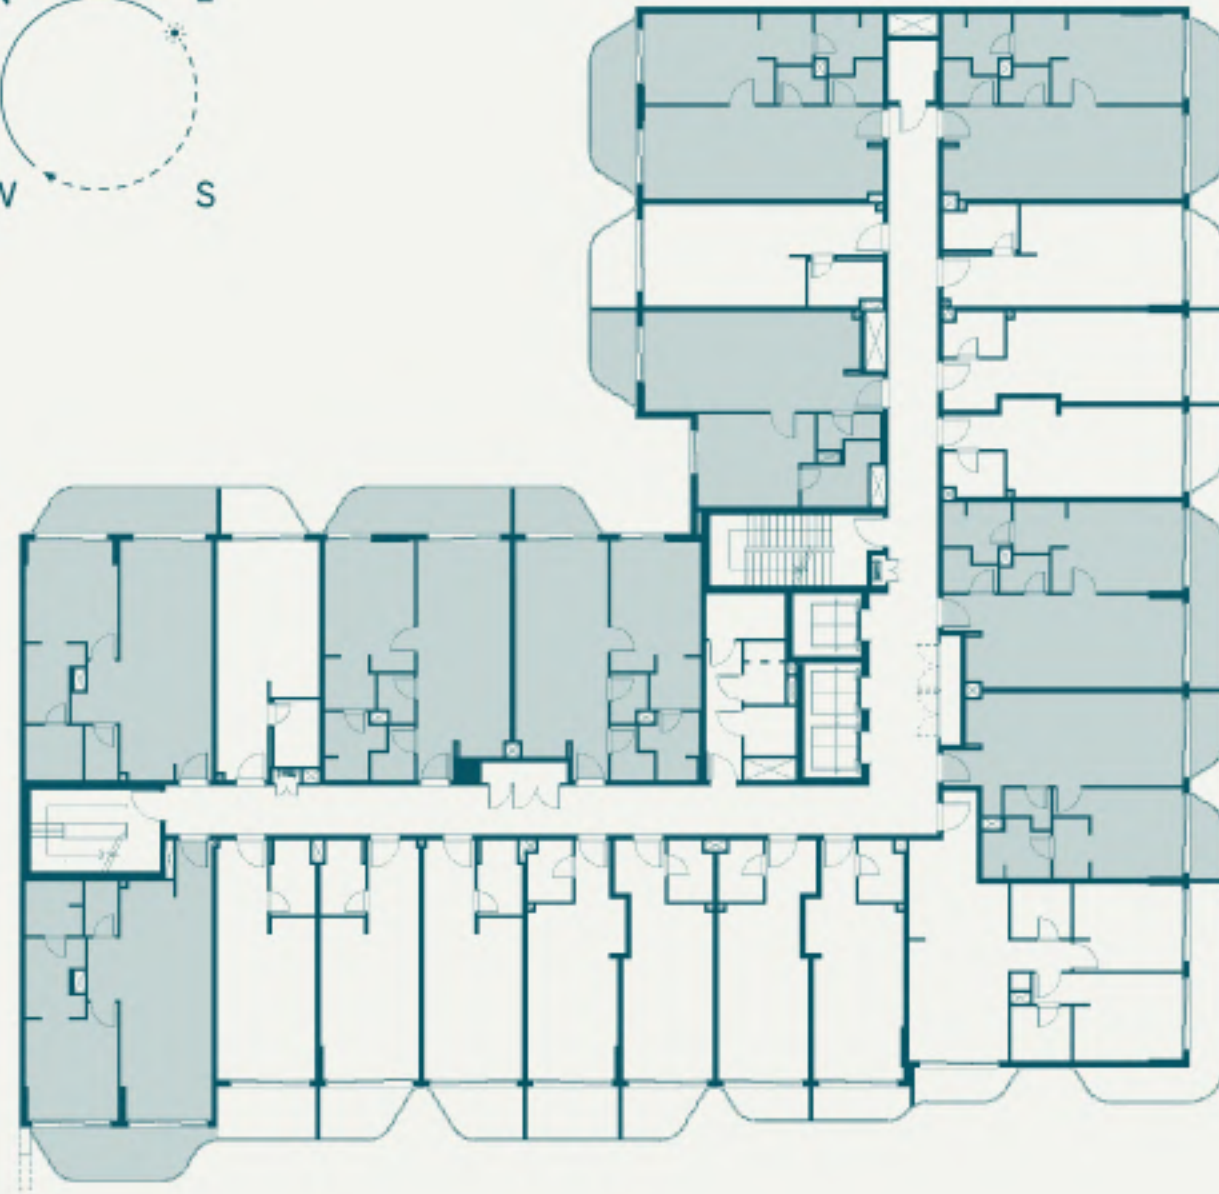

**AREA:**  
381 SQ.FT TO 561,45 SQ.FT

ONE  
BEDROOM  
APARTMENT

AREA:  
660 SQ.FT TO 1023 SQ.FT

TWO  
BEDROOM  
APARTMENT

AREA:  
1053 SQ.FT TO 1299 SQ.FT

ONE  
BEDROOM  
+ MAIDS  
APARTMENTS  
WITH PRIVATE  
GARDEN

AREA:  
1876 SQ.FT TO 1952 SQ.FT