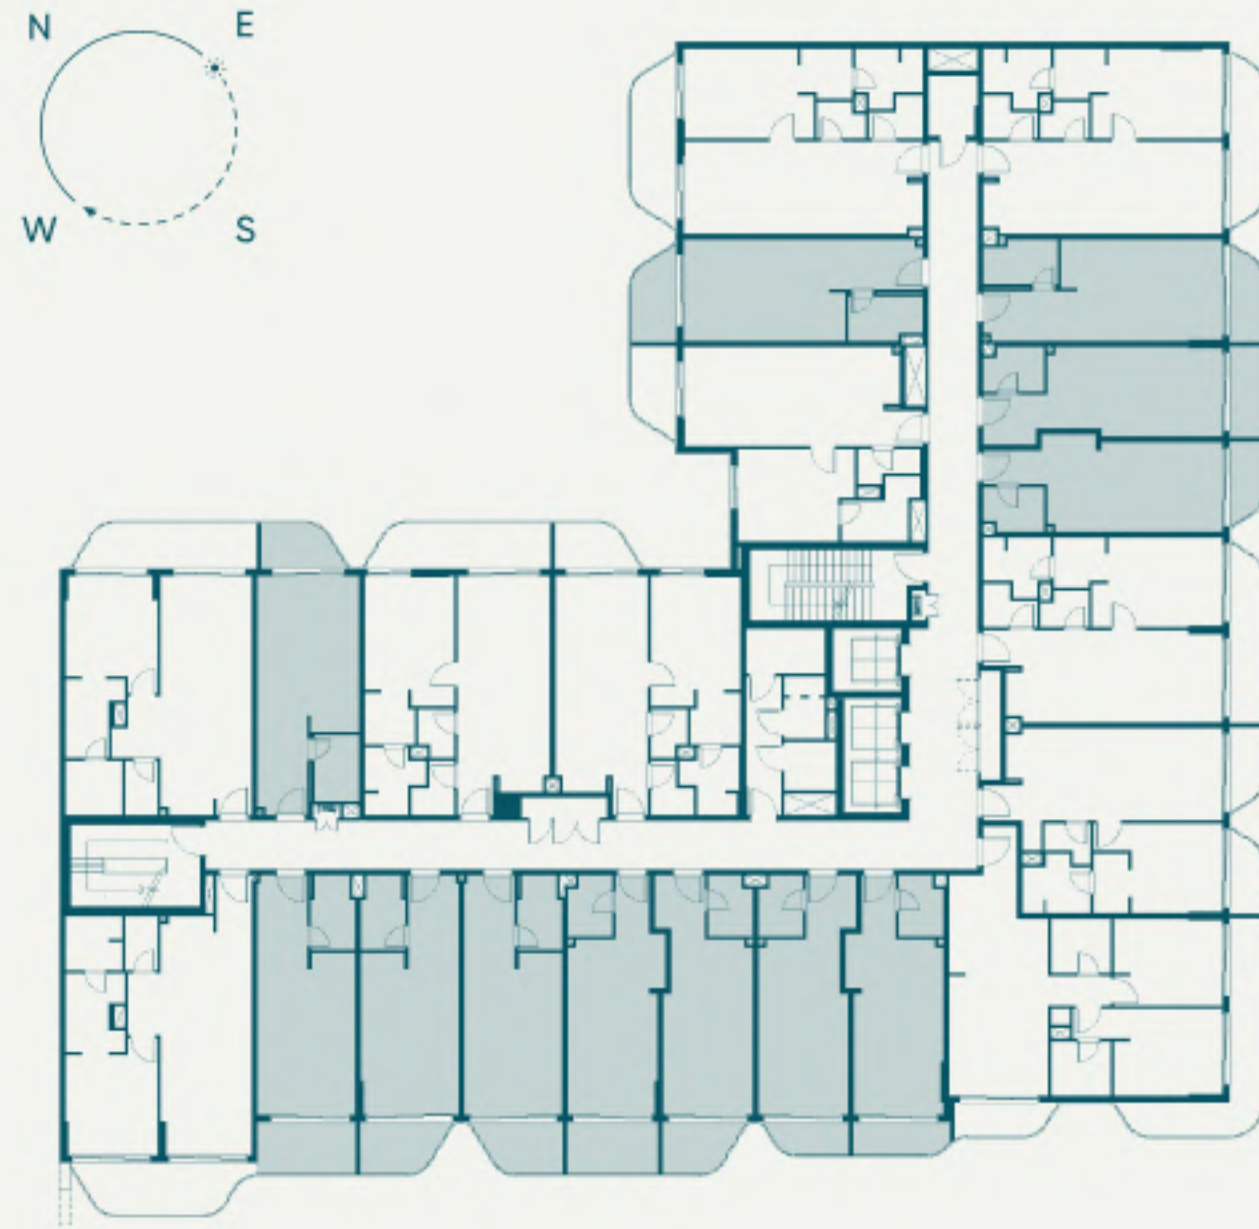

**AREA:**  
381 SQ.FT TO 561,45 SQ.FT

ONE  
BEDROOM  
APARTMENT

AREA:  
660 SQ.FT TO 1023 SQ.FT

TWO  
BEDROOM  
APARTMENT

AREA:  
1053 SQ.FT TO 1299 SQ.FT

ONE  
BEDROOM  
+ MAIDS  
APARTMENTS  
WITH PRIVATE  
GARDEN

AREA:  
1876 SQ.FT TO 1952 SQ.FT