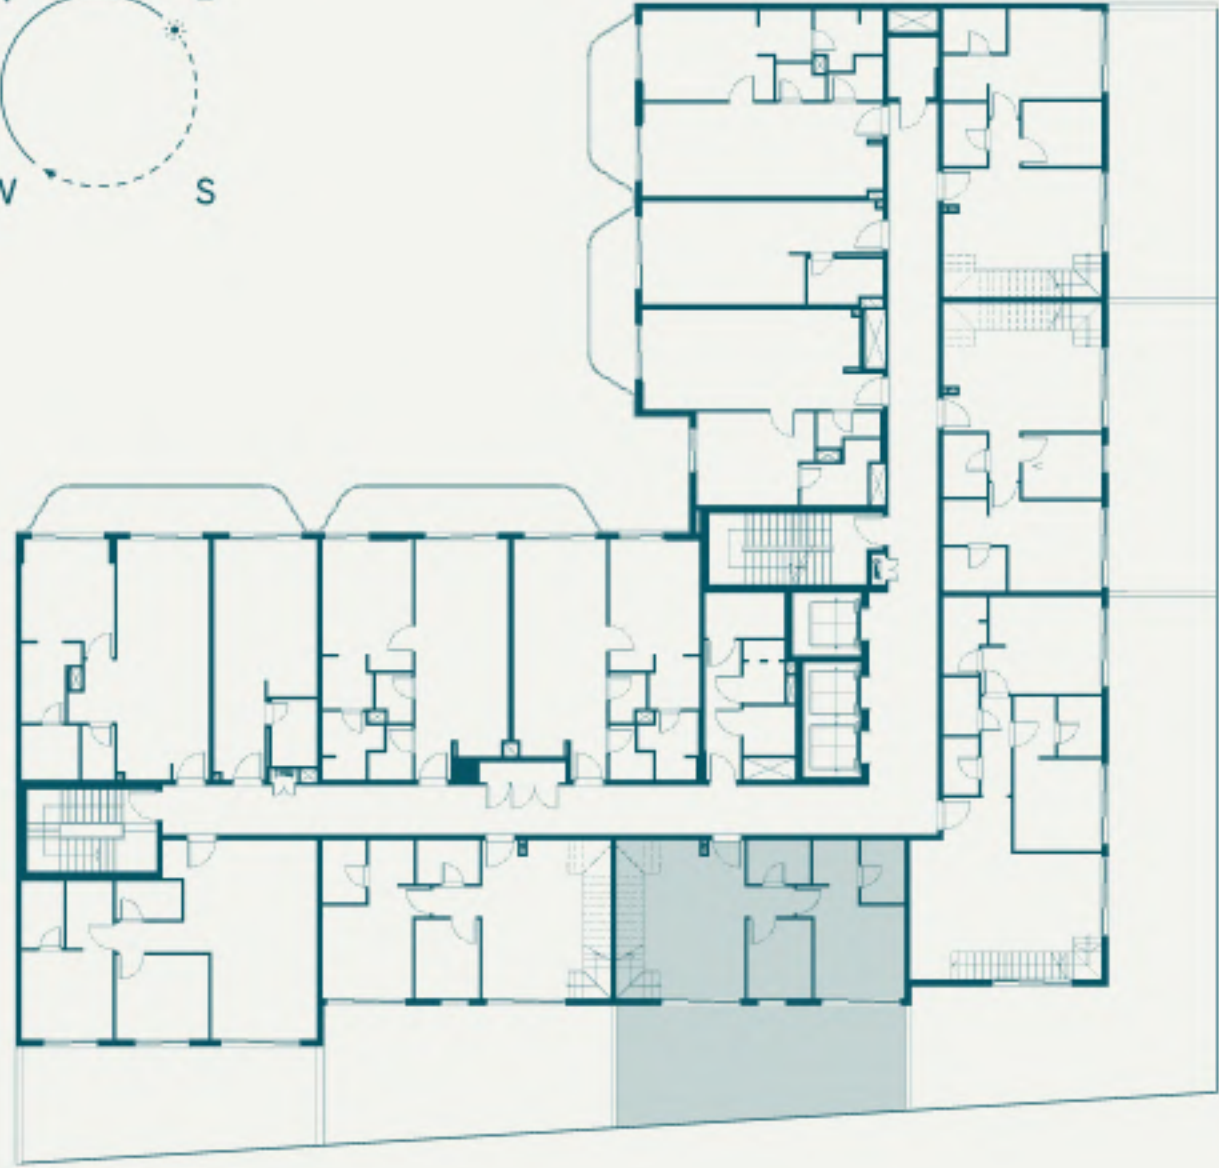

**AREA:**  
381 SQ.FT TO 561,45 SQ.FT

ONE  
BEDROOM  
APARTMENT

AREA:  
660 SQ.FT TO 1023 SQ.FT

TWO  
BEDROOM  
APARTMENT

AREA:  
1053 SQ.FT TO 1299 SQ.FT

ONE  
BEDROOM  
+ MAIDS  
APARTMENTS  
WITH PRIVATE  
GARDEN

AREA:  
1876 SQ.FT TO 1952 SQ.FT