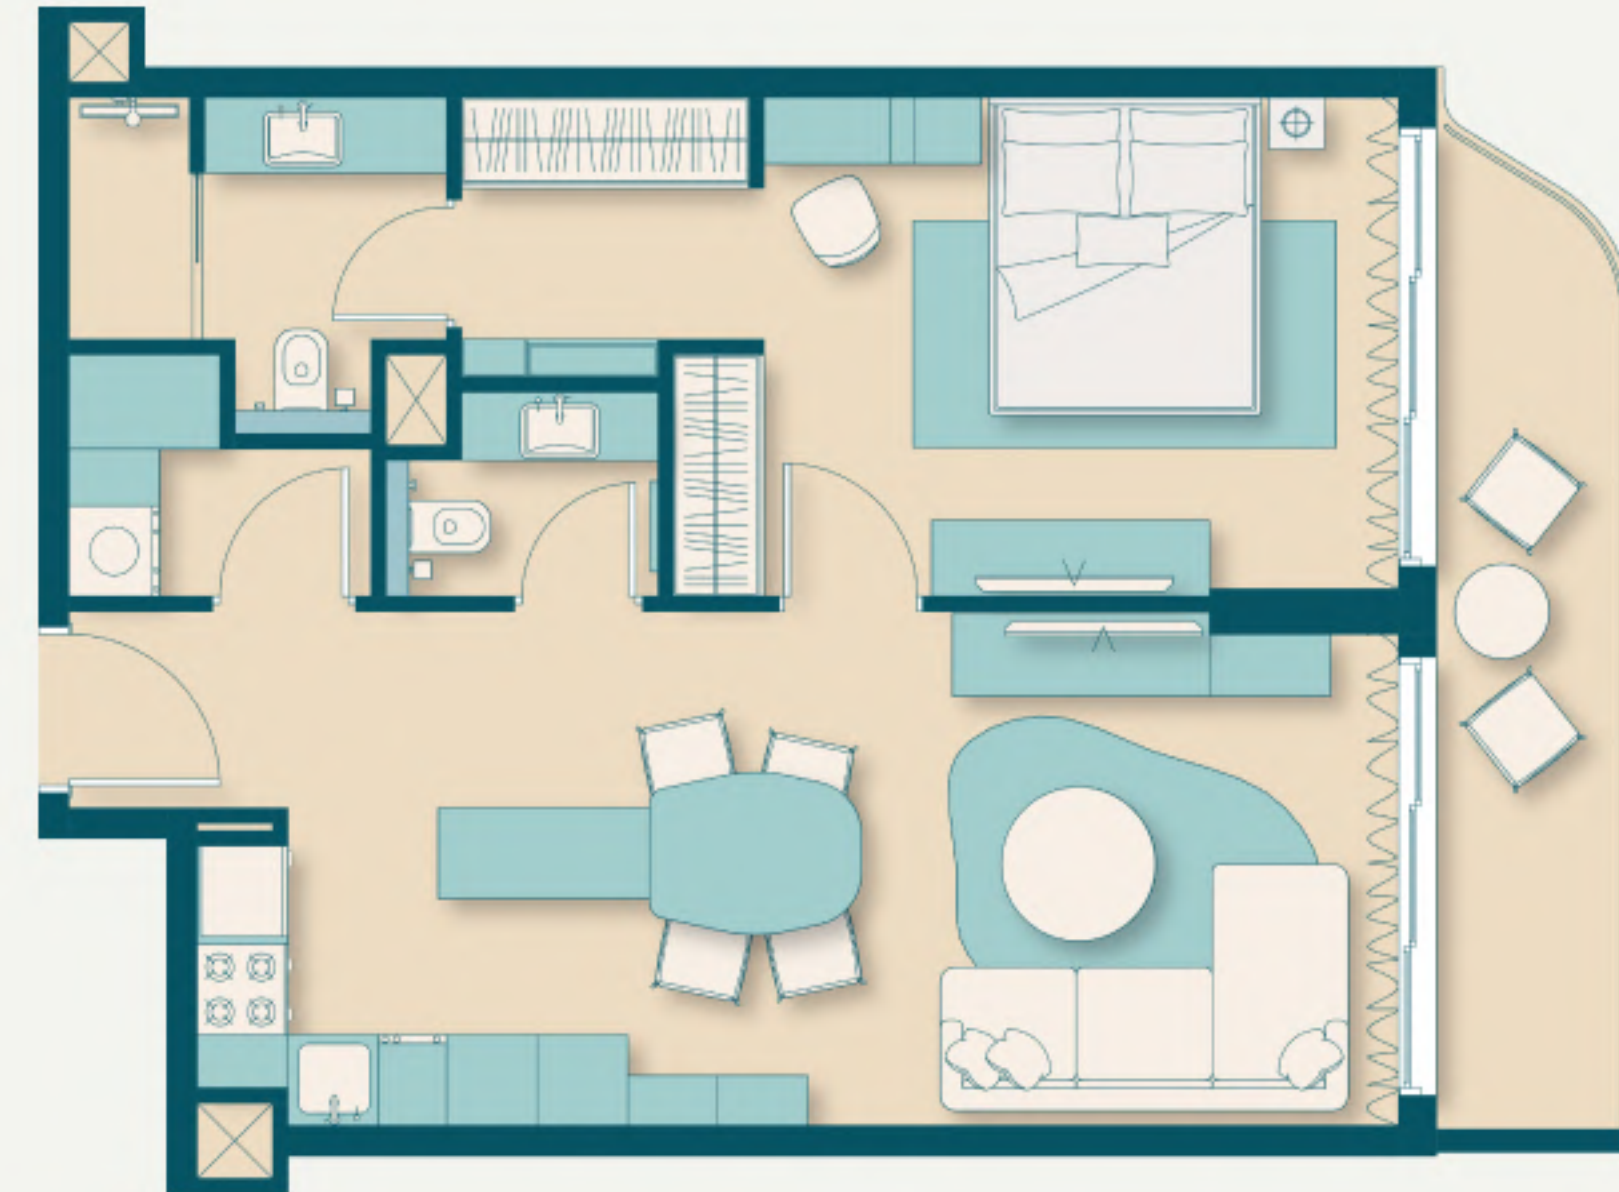

**AREA:**  
381 SQ.FT TO 561,45 SQ.FT

ONE  
BEDROOM  
APARTMENT

AREA:  
660 SQ.FT TO 1023 SQ.FT

TWO  
BEDROOM  
APARTMENT

AREA:  
1053 SQ.FT TO 1299 SQ.FT

ONE  
BEDROOM  
+ MAIDS  
APARTMENTS  
WITH PRIVATE  
GARDEN

AREA:  
1876 SQ.FT TO 1952 SQ.FT