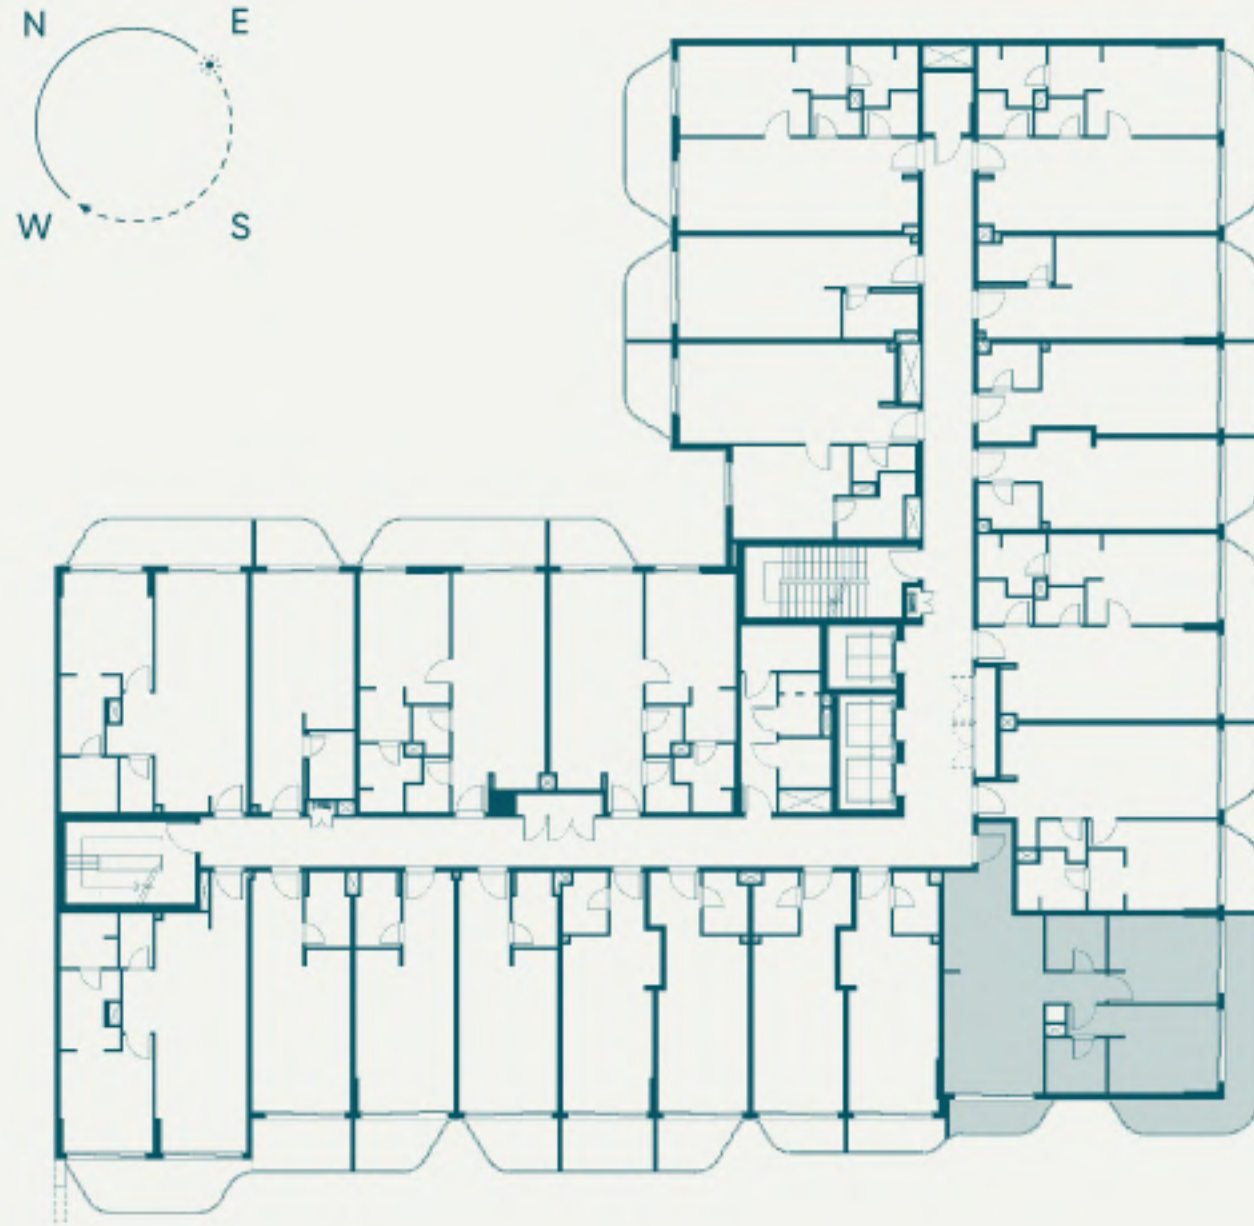

**AREA:**  
381 SQ.FT TO 561,45 SQ.FT

ONE  
BEDROOM  
APARTMENT

AREA:  
660 SQ.FT TO 1023 SQ.FT

TWO  
BEDROOM  
APARTMENT

AREA:  
1053 SQ.FT TO 1299 SQ.FT

ONE  
BEDROOM  
+ MAIDS  
APARTMENTS  
WITH PRIVATE  
GARDEN

AREA:  
1876 SQ.FT TO 1952 SQ.FT