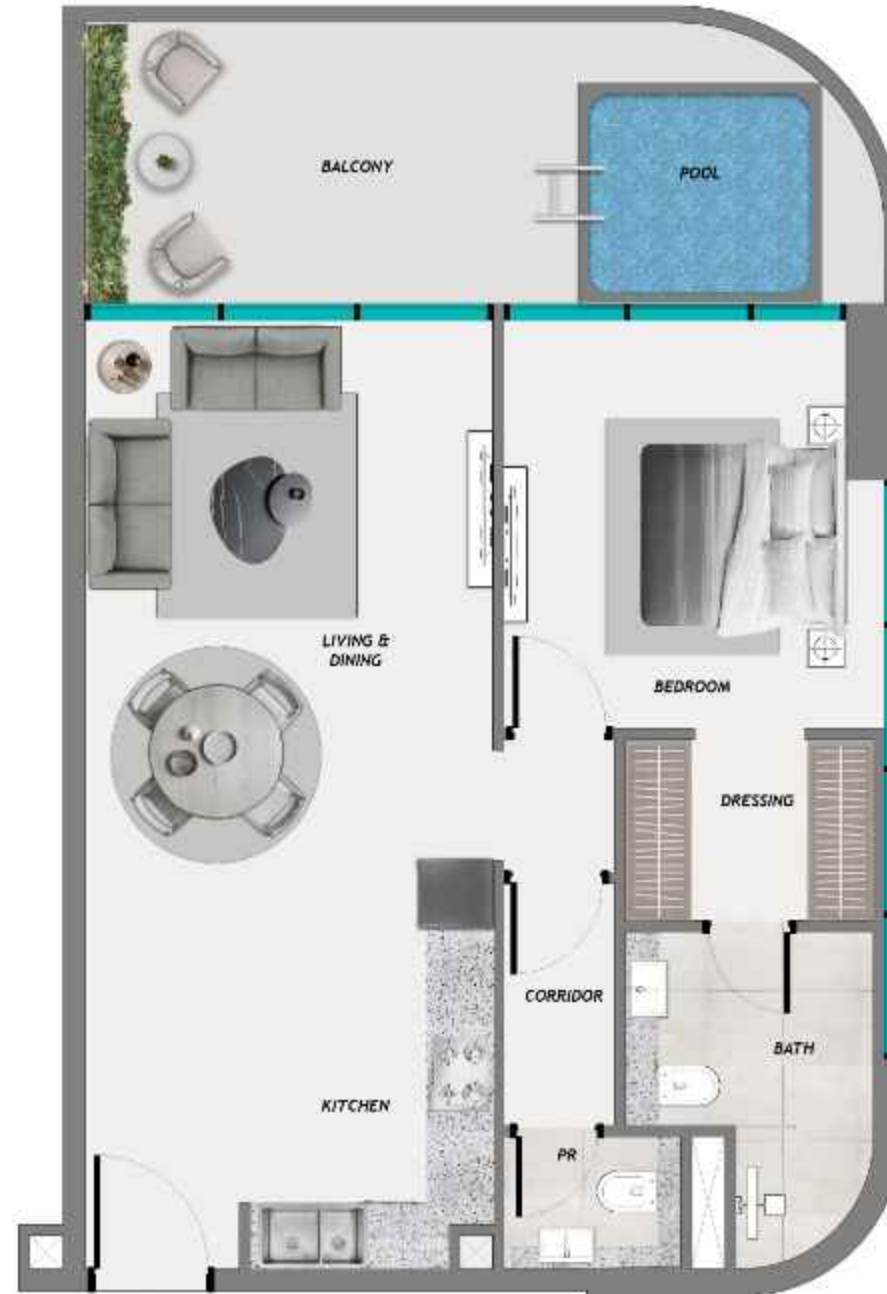

UNITS LAYOUT

STUDIO WITH POOL

ONE BEDROOM WITH POOL

ONE BEDROOM WITH STORE & POOL

ONE BEDROOM WITH MAID & POOL

TWO BEDROOM WITH POOL

The image features a blue-toned background with a large cyan circle in the center. The background is filled with a starry sky pattern, including several bright stars and a comet streak. The text "SAMANA" is written in a large, white, serif font, and "DEVELOPERS" is written in a smaller, white, sans-serif font below it. There are also some abstract cyan shapes at the bottom of the image.