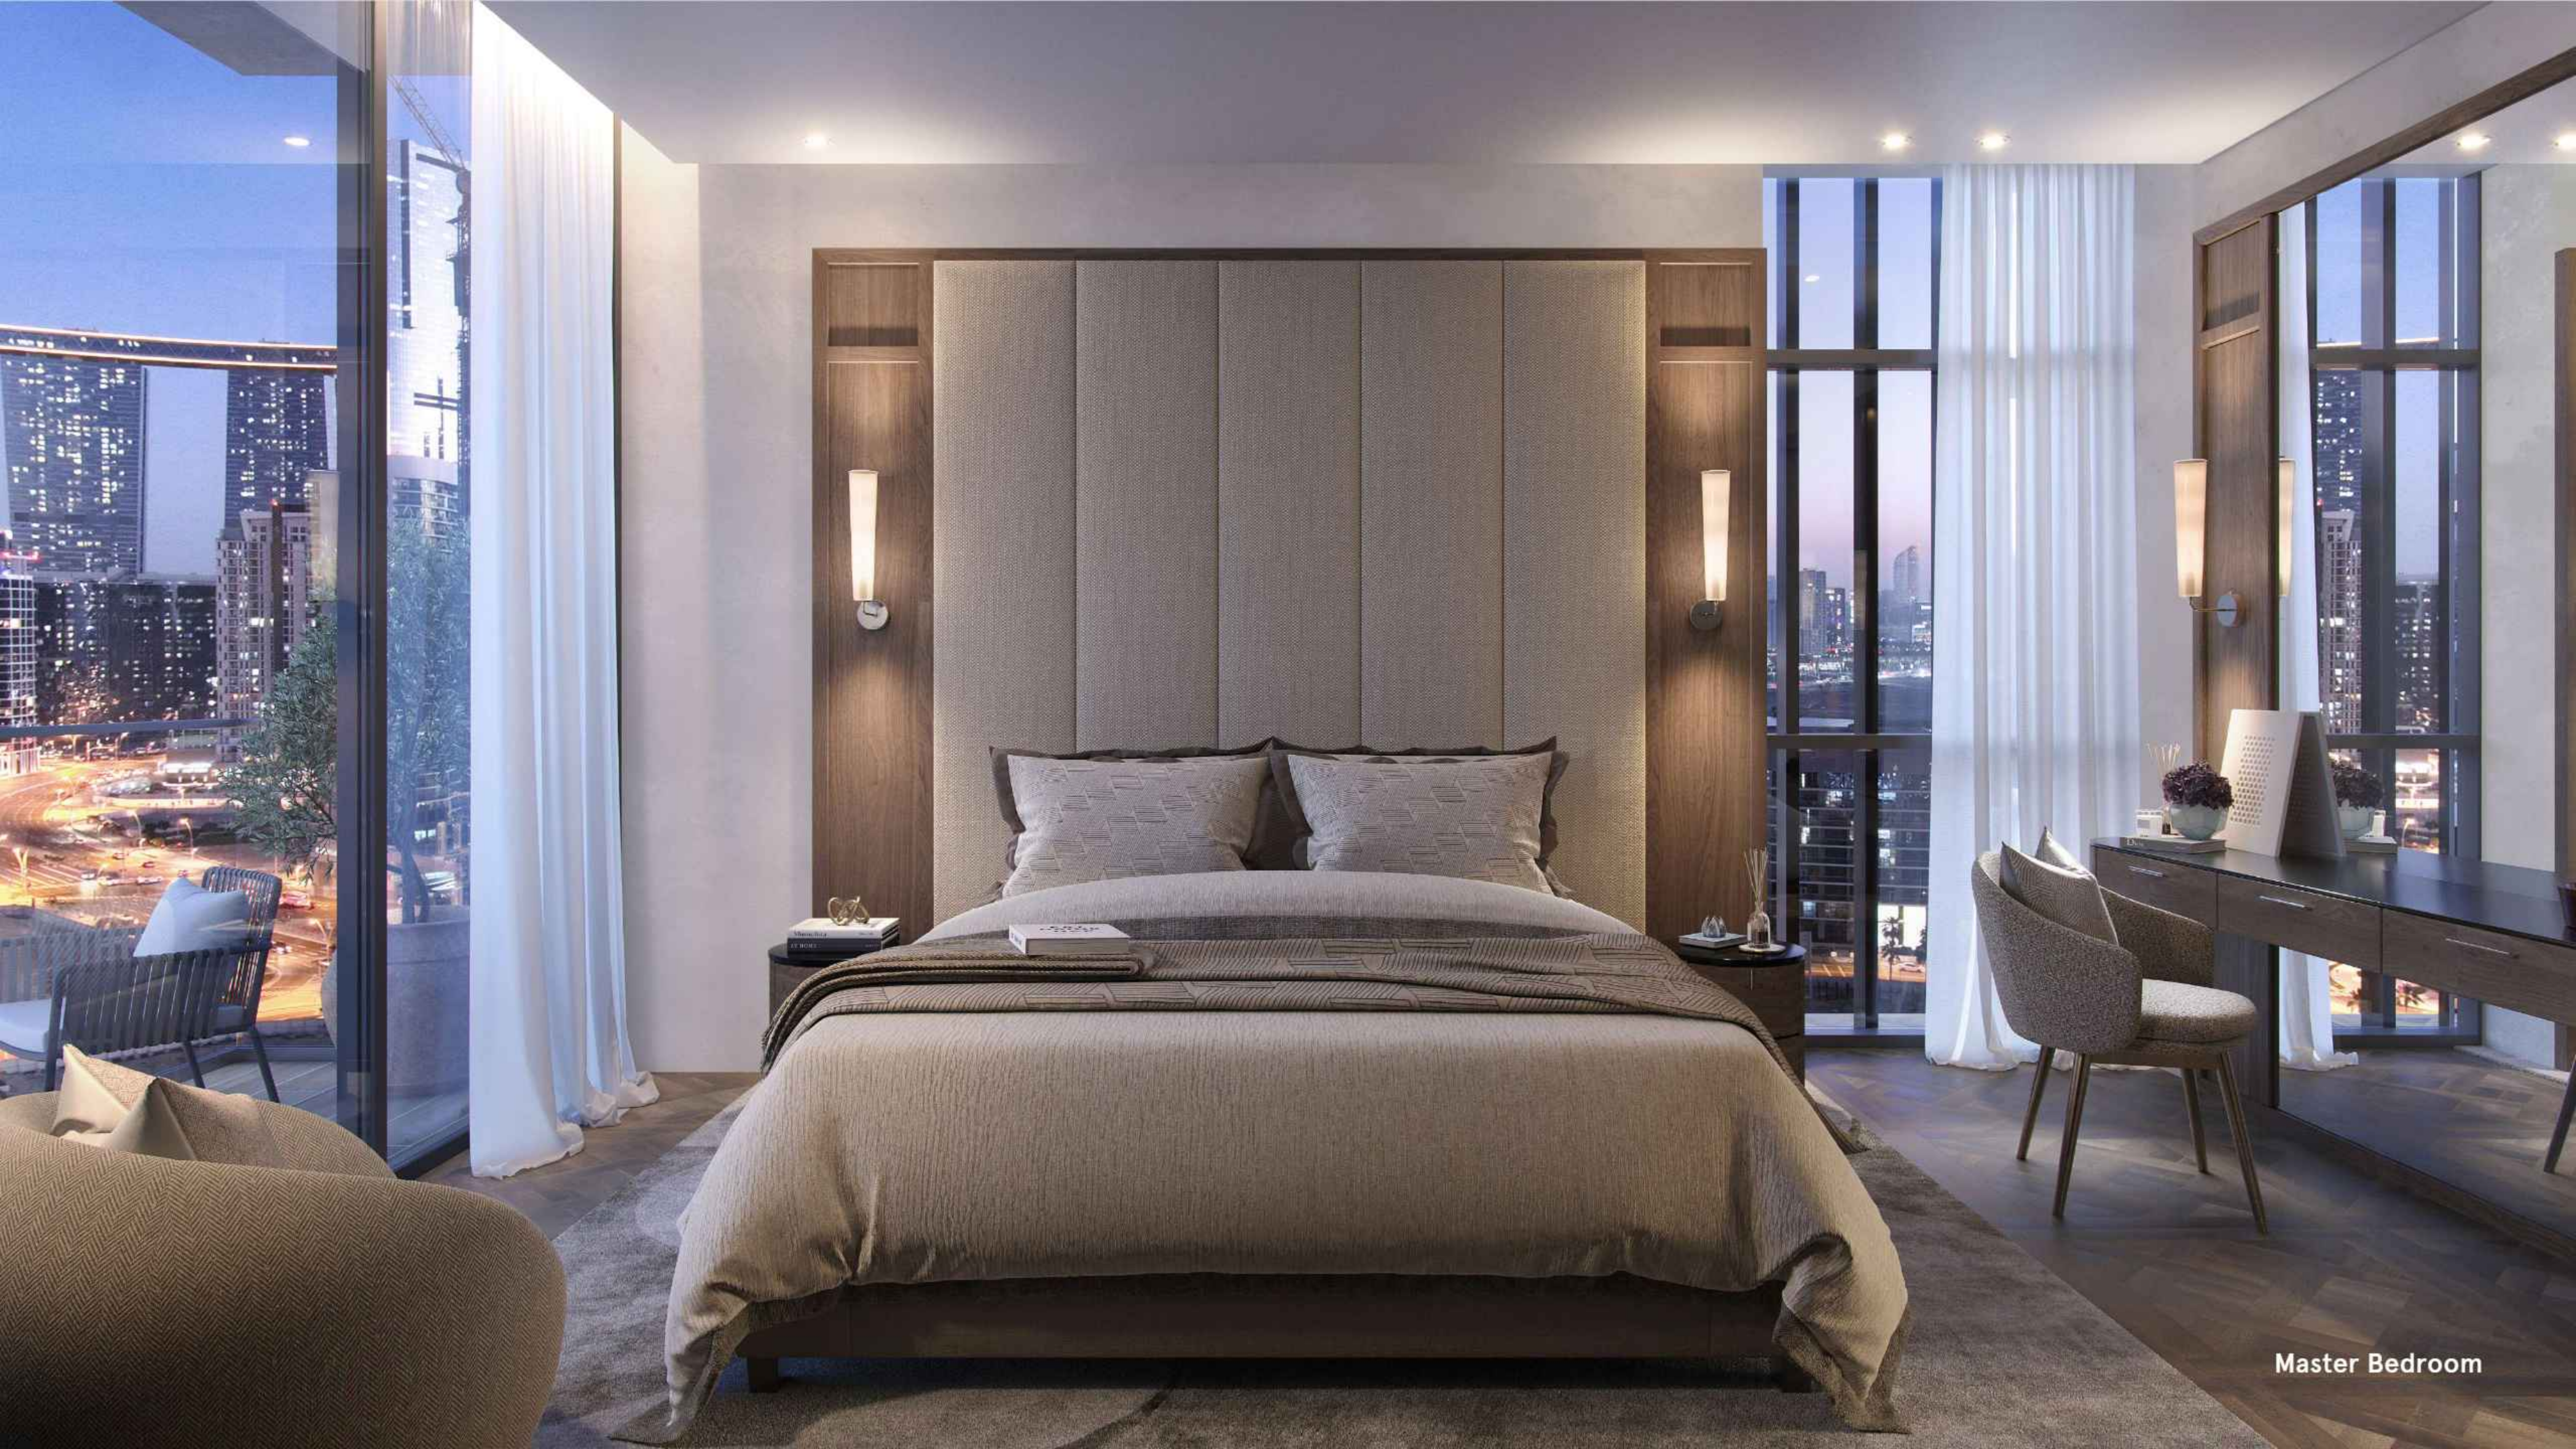

Master Bedroom