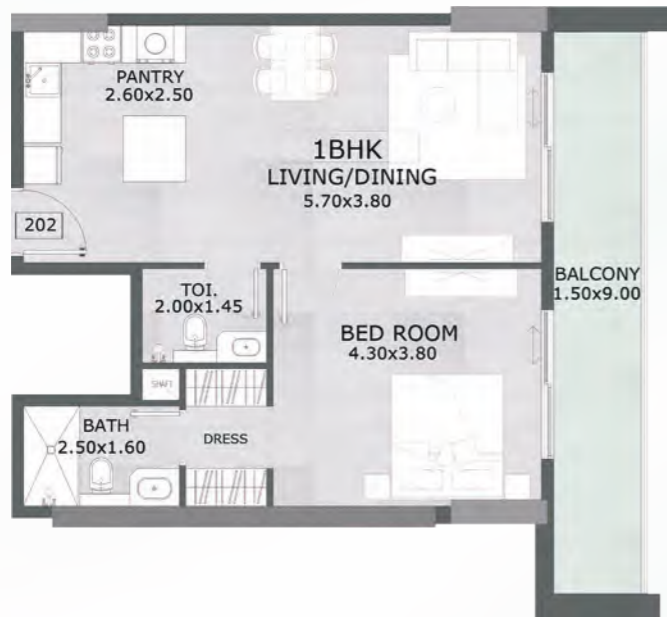

MASHRIQ ELITE
DEVELOPMENTS

Typical Floor Plan

floarea
Grande

Studio

Studio Apartment - Standard Type

SUITE AREA	363.39 SQ.FT
TERRACE AREA	60.49 SQ.FT
TOTAL AREA	423.88 SQ.FT

1 Bedroom with Study

Type A

SUITE AREA	718.38	SQ.FT
TERRACE AREA	116.79	SQ.FT
TOTAL AREA	835.17	SQ.FT

Type A1

SUITE AREA	700.62	SQ.FT
TERRACE AREA	124.32	SQ.FT
TOTAL AREA	824.94	SQ.FT

Type A2

SUITE AREA	705.47	SQ.FT
TERRACE AREA	94.18	SQ.FT
TOTAL AREA	799.65	SQ.FT

1 Bedroom

Type B

Type C

Type D

SUITE AREA	679.96	SQ.FT
TERRACE AREA	155.00	SQ.FT
TOTAL AREA	834.96	SQ.FT

SUITE AREA	729.36	SQ.FT
TERRACE AREA	137.24	SQ.FT
TOTAL AREA	866.60	SQ.FT

SUITE AREA	687.49	SQ.FT
TERRACE AREA	242.51	SQ.FT
TOTAL AREA	930.00	SQ.FT

3 Bedroom

Embark on a journey of refined living with our meticulously crafted floor plans, designed to harmonize elegance with functionality.

3 Bedroom Apartment - Standard Type

SUITE AREA	1200.82	SQ.FT
TERRACE AREA	299.13	SQ.FT
TOTAL AREA	1499.95	SQ.FT