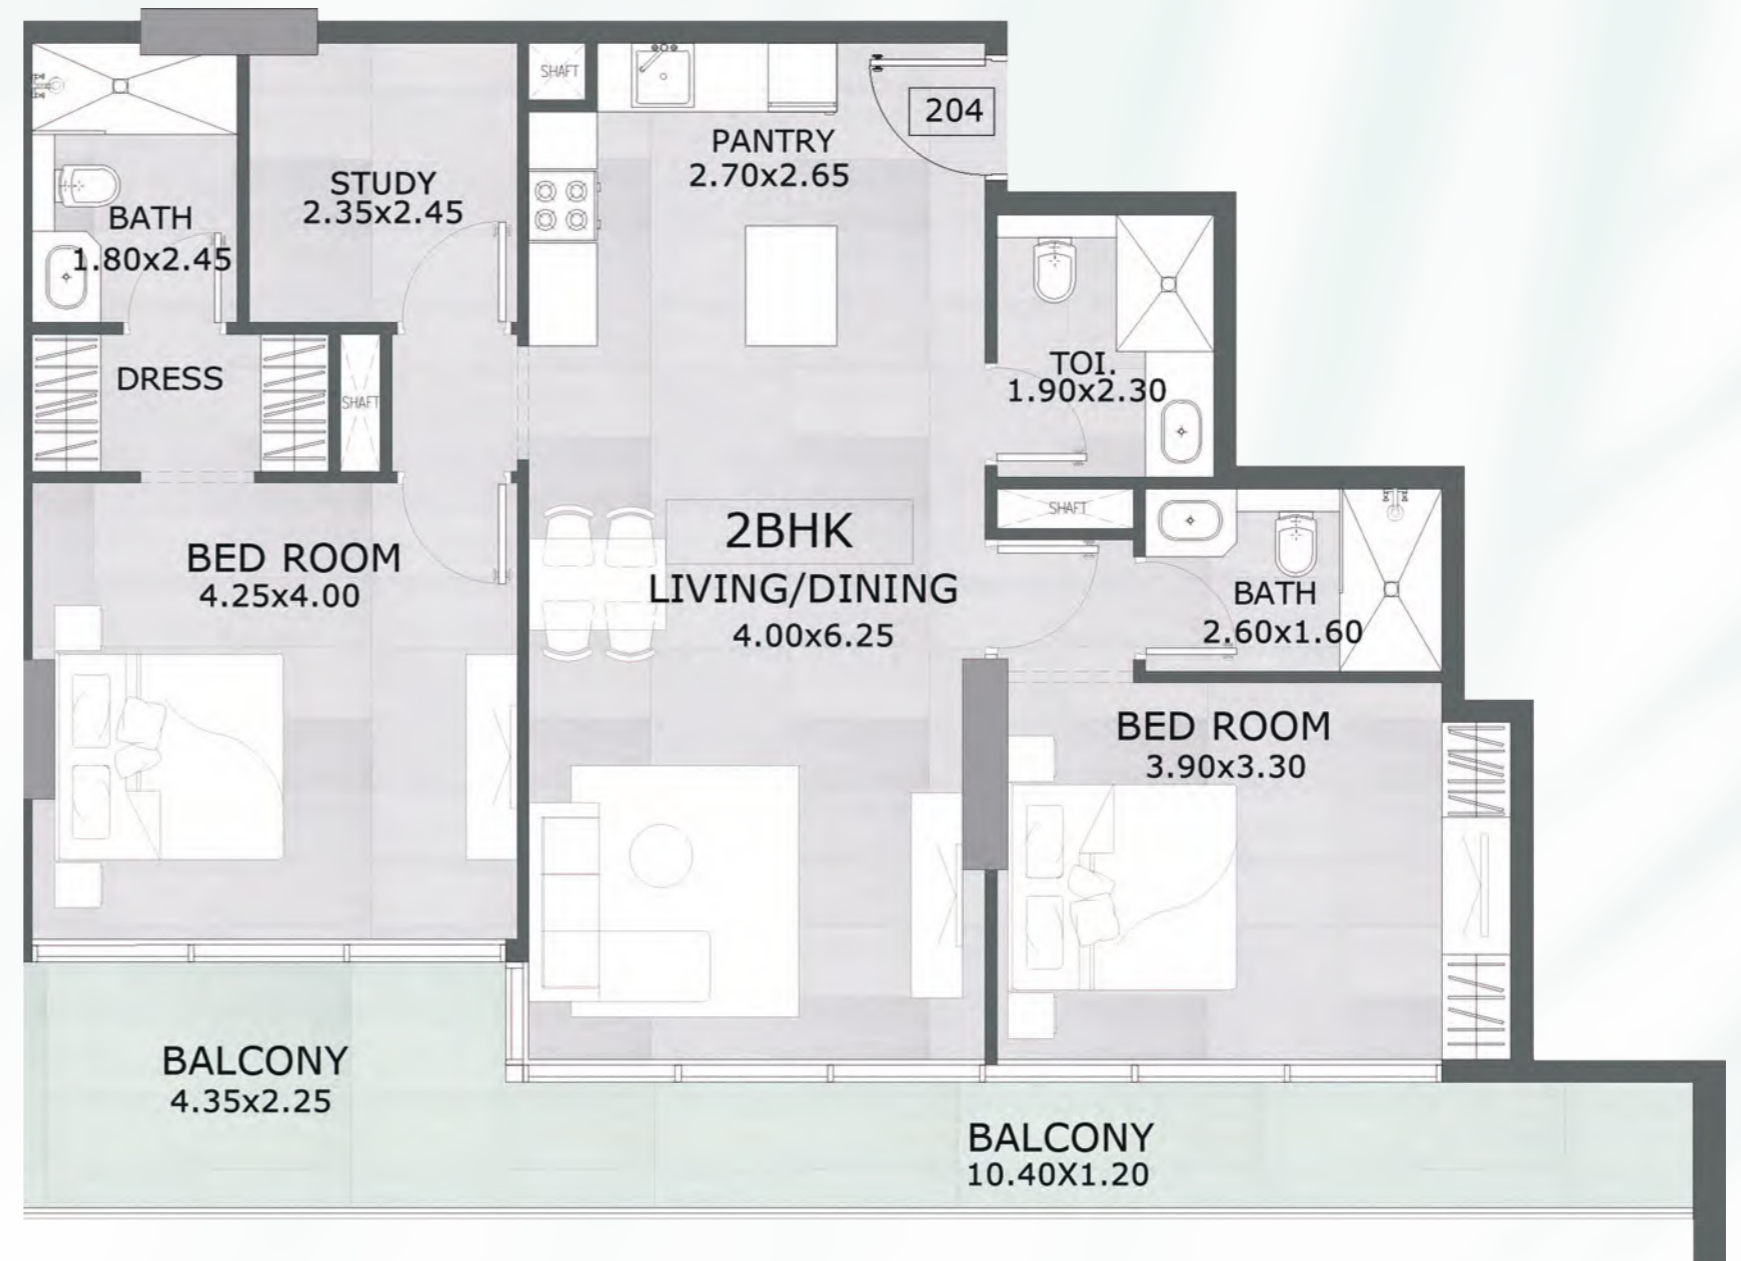

2 Bedroom with Study

Embark on a journey of refined living with our meticulously crafted floor plans, designed to harmonize elegance with functionality.

2 Bedroom Apartment with Study - Standard Type

SUITE AREA	1076.71 SQ.FT
TERRACE AREA	234.87 SQ.FT
TOTAL AREA	1311.58 SQ.FT