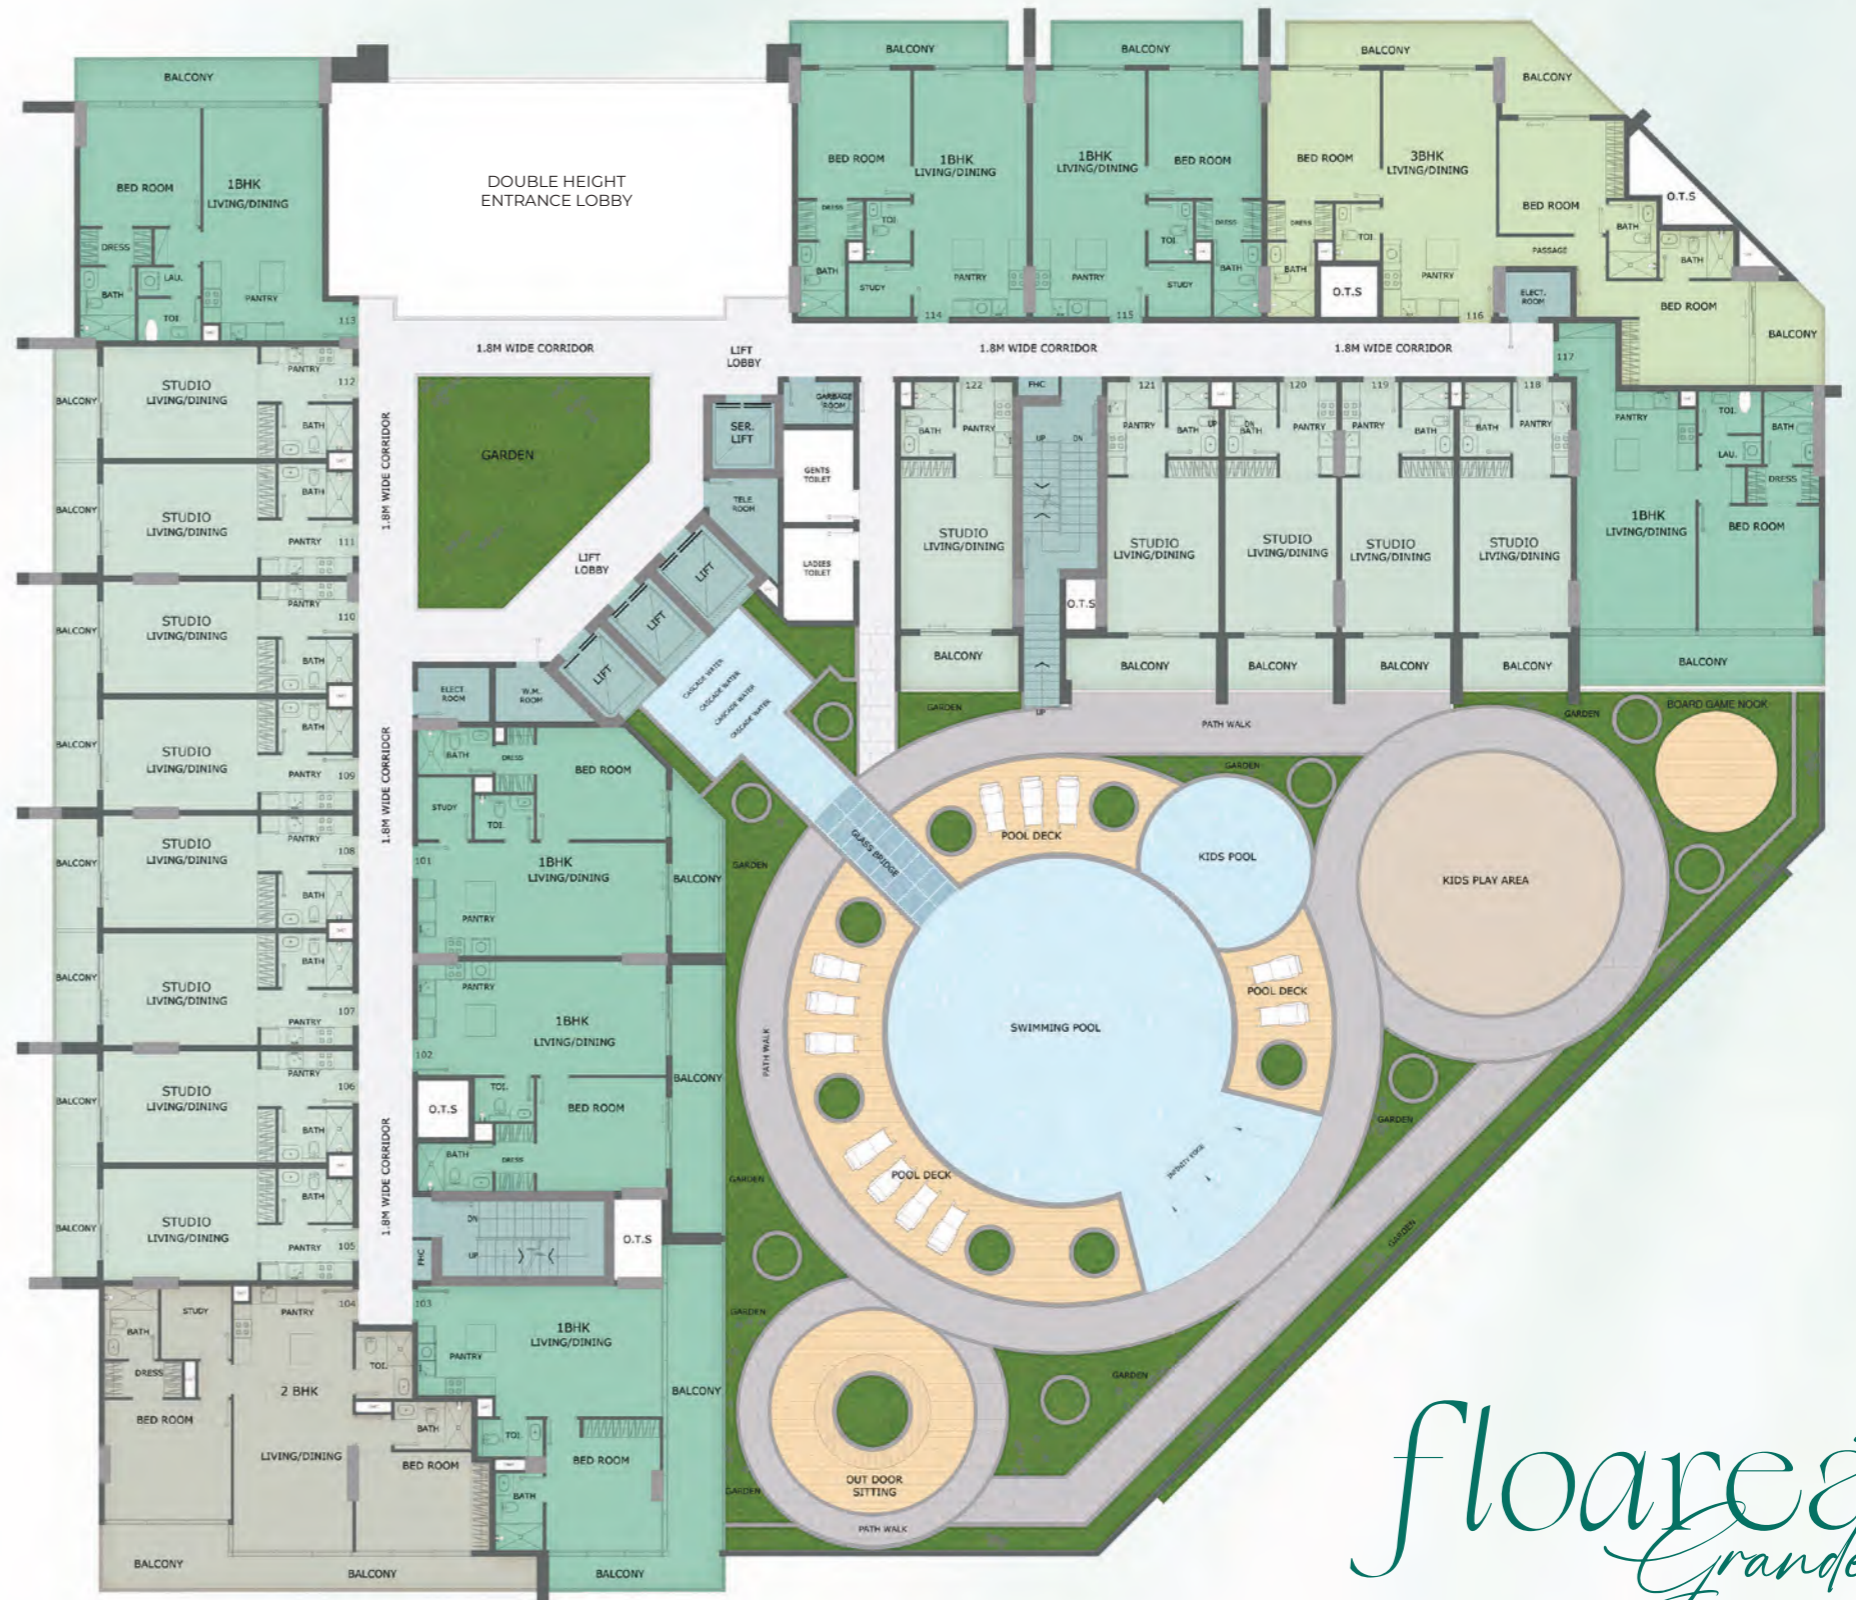

floareá Grandé

A GRAND VISION OF EXTRAORDINARY LIVING

Floor Plans

MASHRIQ ELITE
DEVELOPMENTS

MASHRIQ ELITE

DEVELOPMENTS

First Floor

*floarea
Grande*

MASHRIQ ELITE
DEVELOPMENTS

Typical Floor Plan

floarea
Grande

Studio

Studio Apartment - Standard Type

SUITE AREA	363.39 SQ.FT
TERRACE AREA	60.49 SQ.FT
TOTAL AREA	423.88 SQ.FT

1 Bedroom with Study

Type A

SUITE AREA	718.38	SQ.FT
TERRACE AREA	116.79	SQ.FT
TOTAL AREA	835.17	SQ.FT

Type A1

SUITE AREA	700.62	SQ.FT
TERRACE AREA	124.32	SQ.FT
TOTAL AREA	824.94	SQ.FT

Type A2

SUITE AREA	705.47	SQ.FT
TERRACE AREA	94.18	SQ.FT
TOTAL AREA	799.65	SQ.FT

1 Bedroom

Type B

Type C

Type D

SUITE AREA	679.96	SQ.FT
TERRACE AREA	155.00	SQ.FT
TOTAL AREA	834.96	SQ.FT

SUITE AREA	729.36	SQ.FT
TERRACE AREA	137.24	SQ.FT
TOTAL AREA	866.60	SQ.FT

SUITE AREA	687.49	SQ.FT
TERRACE AREA	242.51	SQ.FT
TOTAL AREA	930.00	SQ.FT