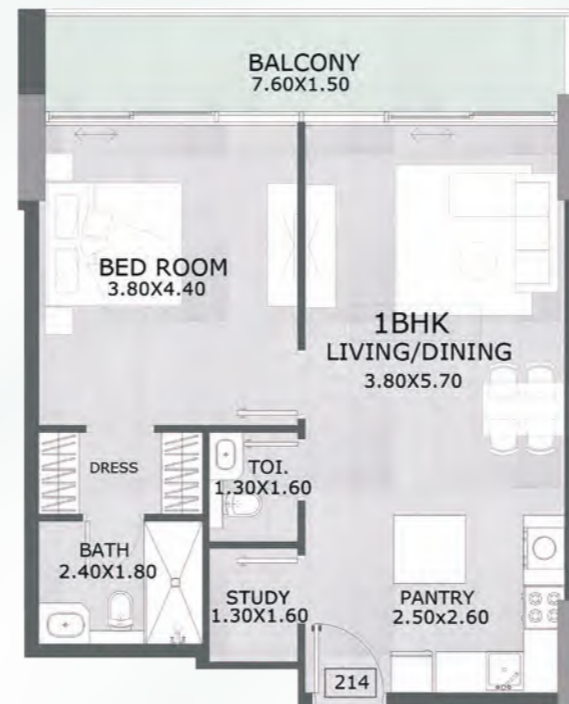

MASHRIQ ELITE
DEVELOPMENTS

Typical Floor Plan

floarea
Grande

Studio

Studio Apartment - Standard Type

SUITE AREA	363.39 SQ.FT
TERRACE AREA	60.49 SQ.FT
TOTAL AREA	423.88 SQ.FT

1 Bedroom with Study

Type A

SUITE AREA	718.38	SQ.FT
TERRACE AREA	116.79	SQ.FT
TOTAL AREA	835.17	SQ.FT

Type A1

SUITE AREA	700.62	SQ.FT
TERRACE AREA	124.32	SQ.FT
TOTAL AREA	824.94	SQ.FT

Type A2

SUITE AREA	705.47	SQ.FT
TERRACE AREA	94.18	SQ.FT
TOTAL AREA	799.65	SQ.FT

1 Bedroom

Type B

Type C

Type D

SUITE AREA	679.96	SQ.FT
TERRACE AREA	155.00	SQ.FT
TOTAL AREA	834.96	SQ.FT

SUITE AREA	729.36	SQ.FT
TERRACE AREA	137.24	SQ.FT
TOTAL AREA	866.60	SQ.FT

SUITE AREA	687.49	SQ.FT
TERRACE AREA	242.51	SQ.FT
TOTAL AREA	930.00	SQ.FT

3 Bedroom

Embark on a journey of refined living with our meticulously crafted floor plans, designed to harmonize elegance with functionality.

3 Bedroom Apartment - Standard Type

SUITE AREA	1200.82	SQ.FT
TERRACE AREA	299.13	SQ.FT
TOTAL AREA	1499.95	SQ.FT