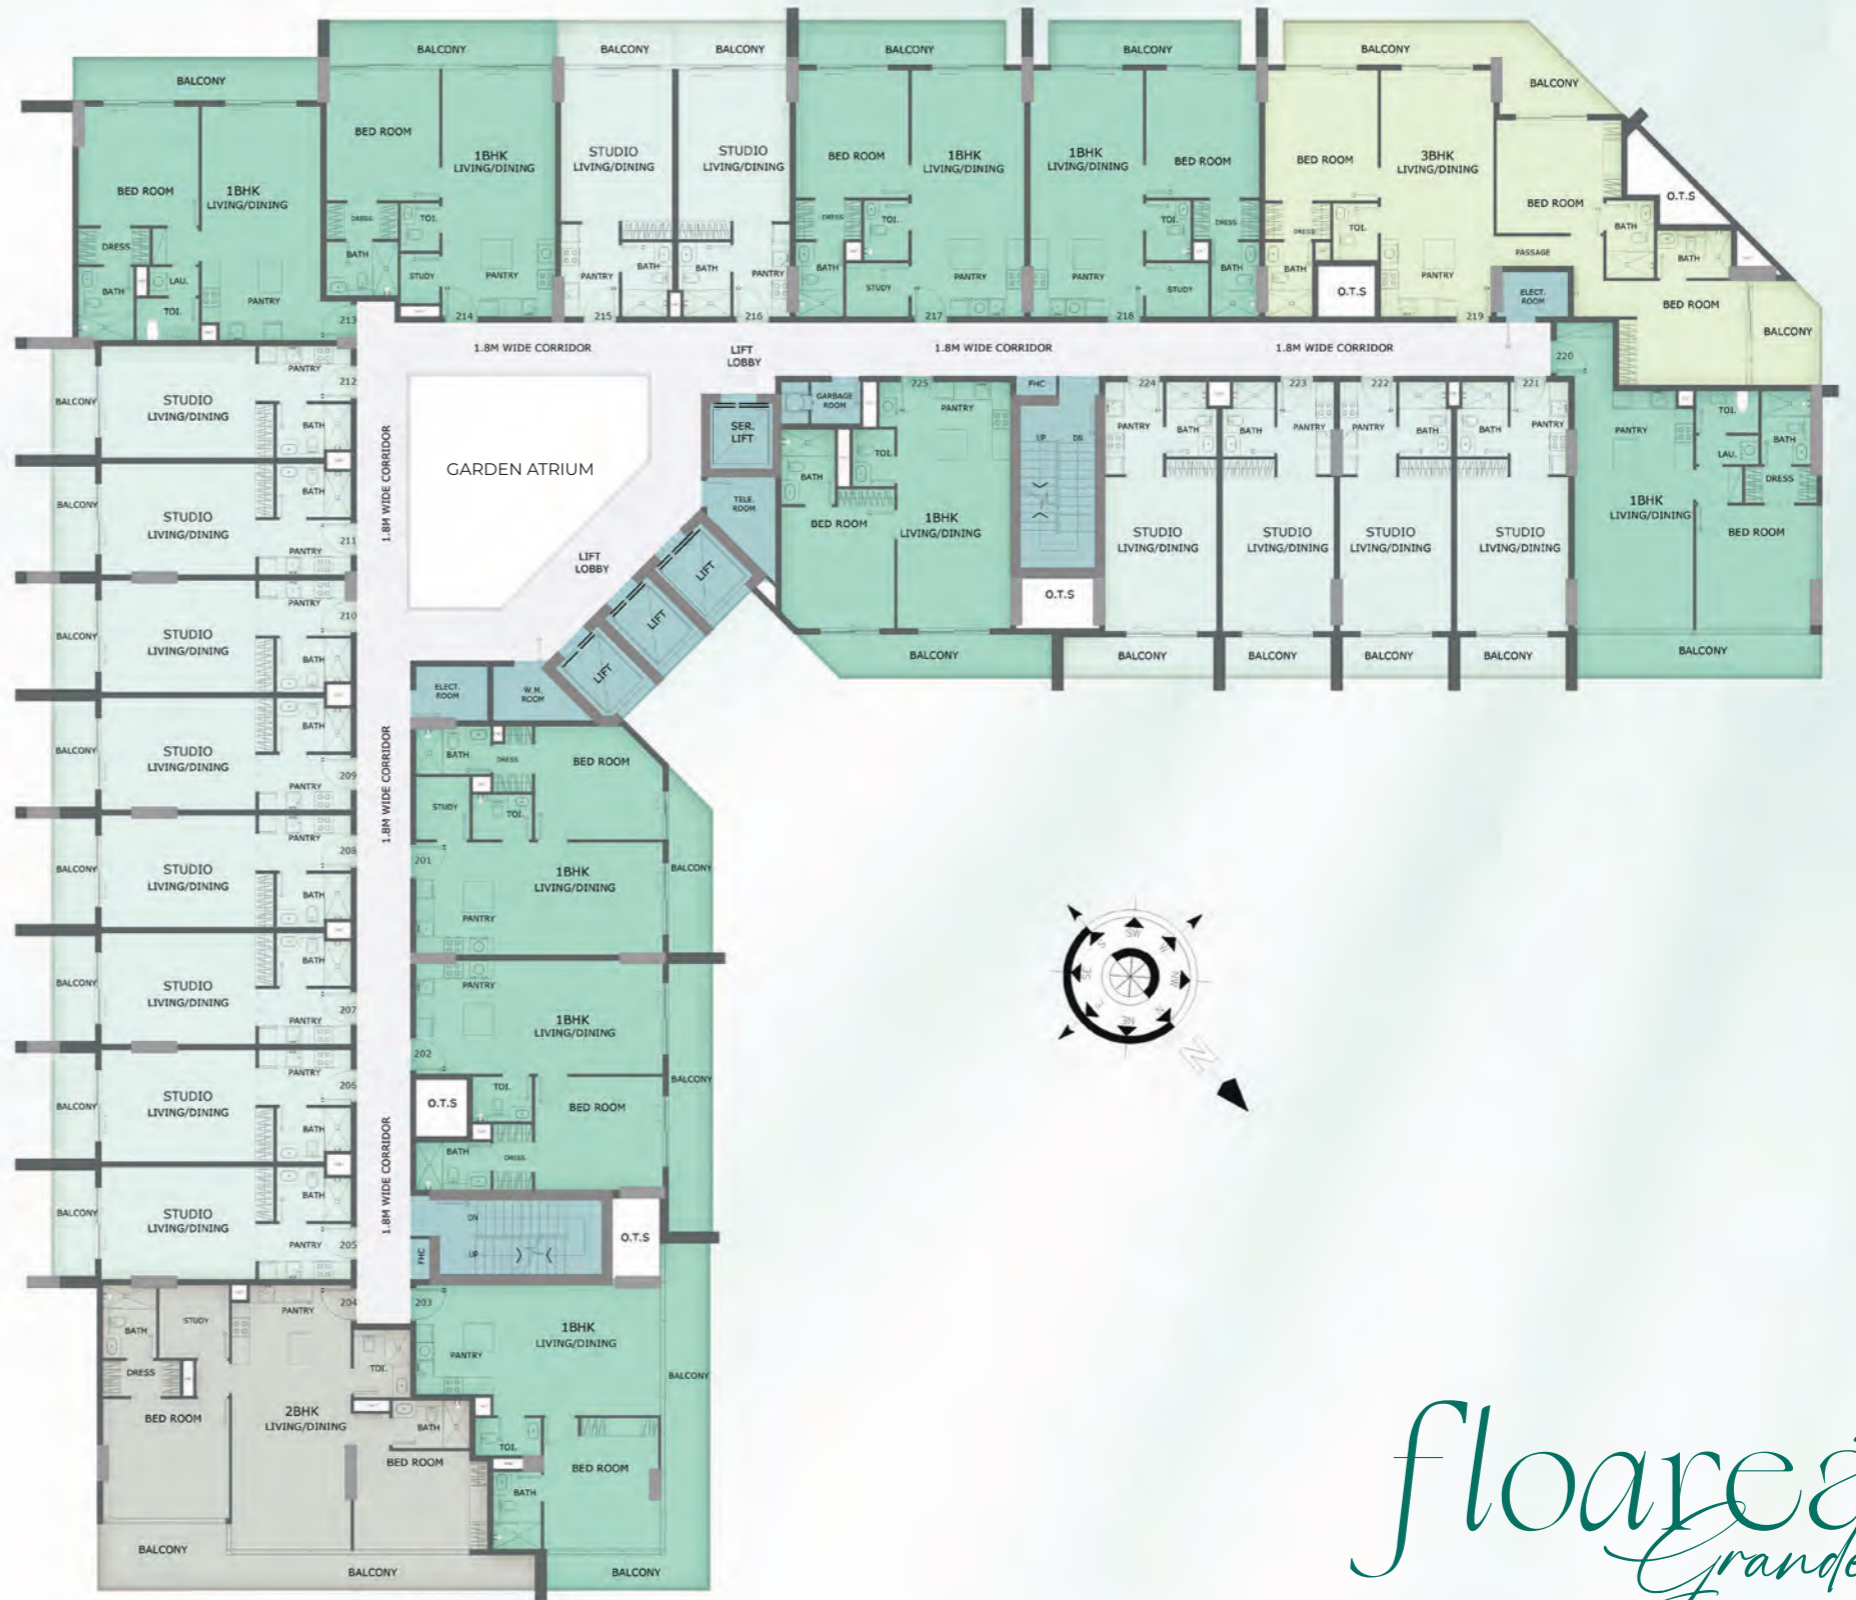

floareá Grandé

A GRAND VISION OF EXTRAORDINARY LIVING

Floor Plans

MASHRIQ ELITE
DEVELOPMENTS

MASHRIQ ELITE

DEVELOPMENTS

First Floor

*floarea
Grande*

MASHRIQ ELITE
DEVELOPMENTS

Typical Floor Plan

floarea
Grande

Studio

Studio Apartment - Standard Type

SUITE AREA	363.39 SQ.FT
TERRACE AREA	60.49 SQ.FT
TOTAL AREA	423.88 SQ.FT

1 Bedroom with Study

Type A

SUITE AREA	718.38	SQ.FT
TERRACE AREA	116.79	SQ.FT
TOTAL AREA	835.17	SQ.FT

Type A1

SUITE AREA	700.62	SQ.FT
TERRACE AREA	124.32	SQ.FT
TOTAL AREA	824.94	SQ.FT

Type A2

SUITE AREA	705.47	SQ.FT
TERRACE AREA	94.18	SQ.FT
TOTAL AREA	799.65	SQ.FT

1 Bedroom

Type B

Type C

Type D

SUITE AREA	679.96	SQ.FT
TERRACE AREA	155.00	SQ.FT
TOTAL AREA	834.96	SQ.FT

SUITE AREA	729.36	SQ.FT
TERRACE AREA	137.24	SQ.FT
TOTAL AREA	866.60	SQ.FT

SUITE AREA	687.49	SQ.FT
TERRACE AREA	242.51	SQ.FT
TOTAL AREA	930.00	SQ.FT