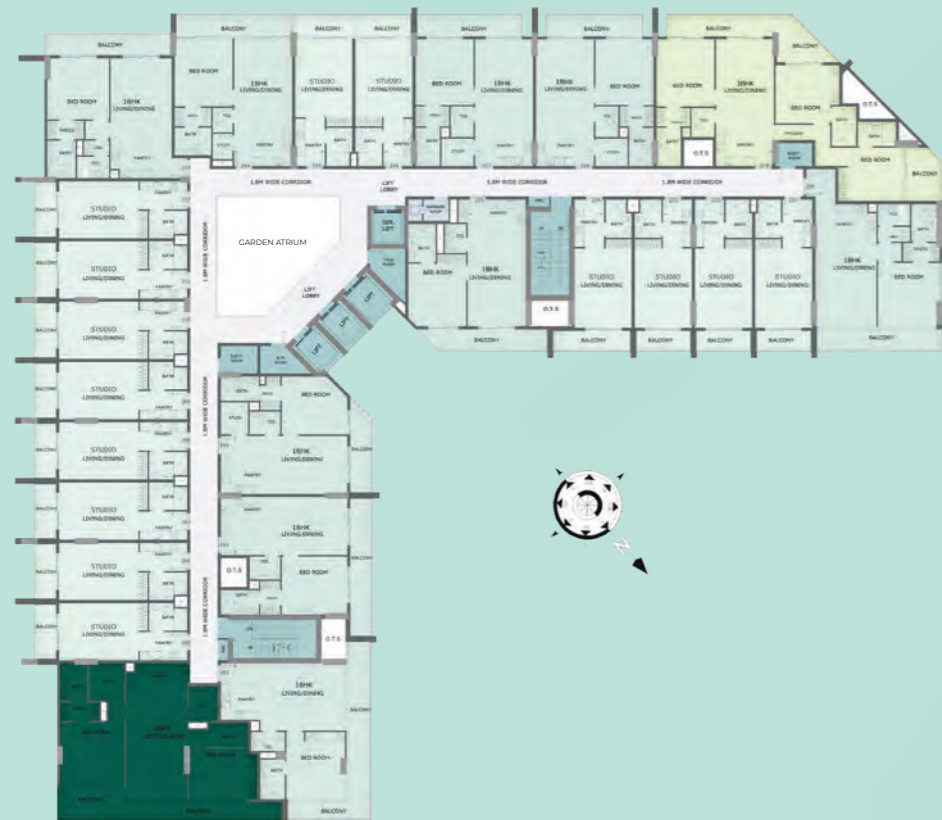

MASHRIQ ELITE
DEVELOPMENTS

Typical Floor Plan

floarea
Grande

Studio

Studio Apartment - Standard Type

SUITE AREA	363.39 SQ.FT
TERRACE AREA	60.49 SQ.FT
TOTAL AREA	423.88 SQ.FT

1 Bedroom with Study

Type A

SUITE AREA	718.38	SQ.FT
TERRACE AREA	116.79	SQ.FT
TOTAL AREA	835.17	SQ.FT

Type A1

SUITE AREA	700.62	SQ.FT
TERRACE AREA	124.32	SQ.FT
TOTAL AREA	824.94	SQ.FT

Type A2

SUITE AREA	705.47	SQ.FT
TERRACE AREA	94.18	SQ.FT
TOTAL AREA	799.65	SQ.FT

1 Bedroom

Type B

Type C

Type D

SUITE AREA	679.96	SQ.FT
TERRACE AREA	155.00	SQ.FT
TOTAL AREA	834.96	SQ.FT

SUITE AREA	729.36	SQ.FT
TERRACE AREA	137.24	SQ.FT
TOTAL AREA	866.60	SQ.FT

SUITE AREA	687.49	SQ.FT
TERRACE AREA	242.51	SQ.FT
TOTAL AREA	930.00	SQ.FT

2 Bedroom with Study

Embark on a journey of refined living with our meticulously crafted floor plans, designed to harmonize elegance with functionality.

2 Bedroom Apartment with Study - Standard Type

SUITE AREA	1076.71 SQ.FT
TERRACE AREA	234.87 SQ.FT
TOTAL AREA	1311.58 SQ.FT