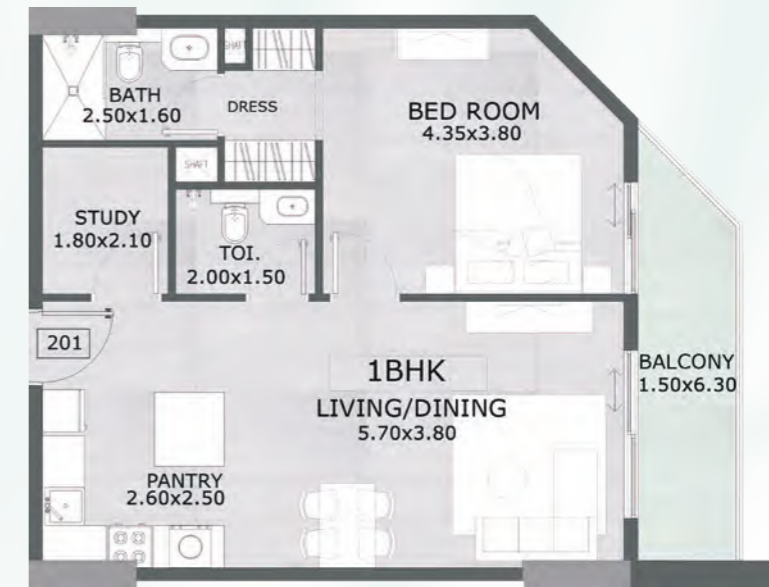

MASHRIQ ELITE
DEVELOPMENTS

Typical Floor Plan

floarea
Grande

Studio

Studio Apartment - Standard Type

SUITE AREA	363.39 SQ.FT
TERRACE AREA	60.49 SQ.FT
TOTAL AREA	423.88 SQ.FT

1 Bedroom with Study

Type A

SUITE AREA	718.38	SQ.FT
TERRACE AREA	116.79	SQ.FT
TOTAL AREA	835.17	SQ.FT

Type A1

SUITE AREA	700.62	SQ.FT
TERRACE AREA	124.32	SQ.FT
TOTAL AREA	824.94	SQ.FT

Type A2

SUITE AREA	705.47	SQ.FT
TERRACE AREA	94.18	SQ.FT
TOTAL AREA	799.65	SQ.FT

1 Bedroom

Type B

Type C

Type D

SUITE AREA	679.96	SQ.FT
TERRACE AREA	155.00	SQ.FT
TOTAL AREA	834.96	SQ.FT

SUITE AREA	729.36	SQ.FT
TERRACE AREA	137.24	SQ.FT
TOTAL AREA	866.60	SQ.FT

SUITE AREA	687.49	SQ.FT
TERRACE AREA	242.51	SQ.FT
TOTAL AREA	930.00	SQ.FT

3 Bedroom

Embark on a journey of refined living with our meticulously crafted floor plans, designed to harmonize elegance with functionality.

3 Bedroom Apartment - Standard Type

SUITE AREA	1200.82	SQ.FT
TERRACE AREA	299.13	SQ.FT
TOTAL AREA	1499.95	SQ.FT