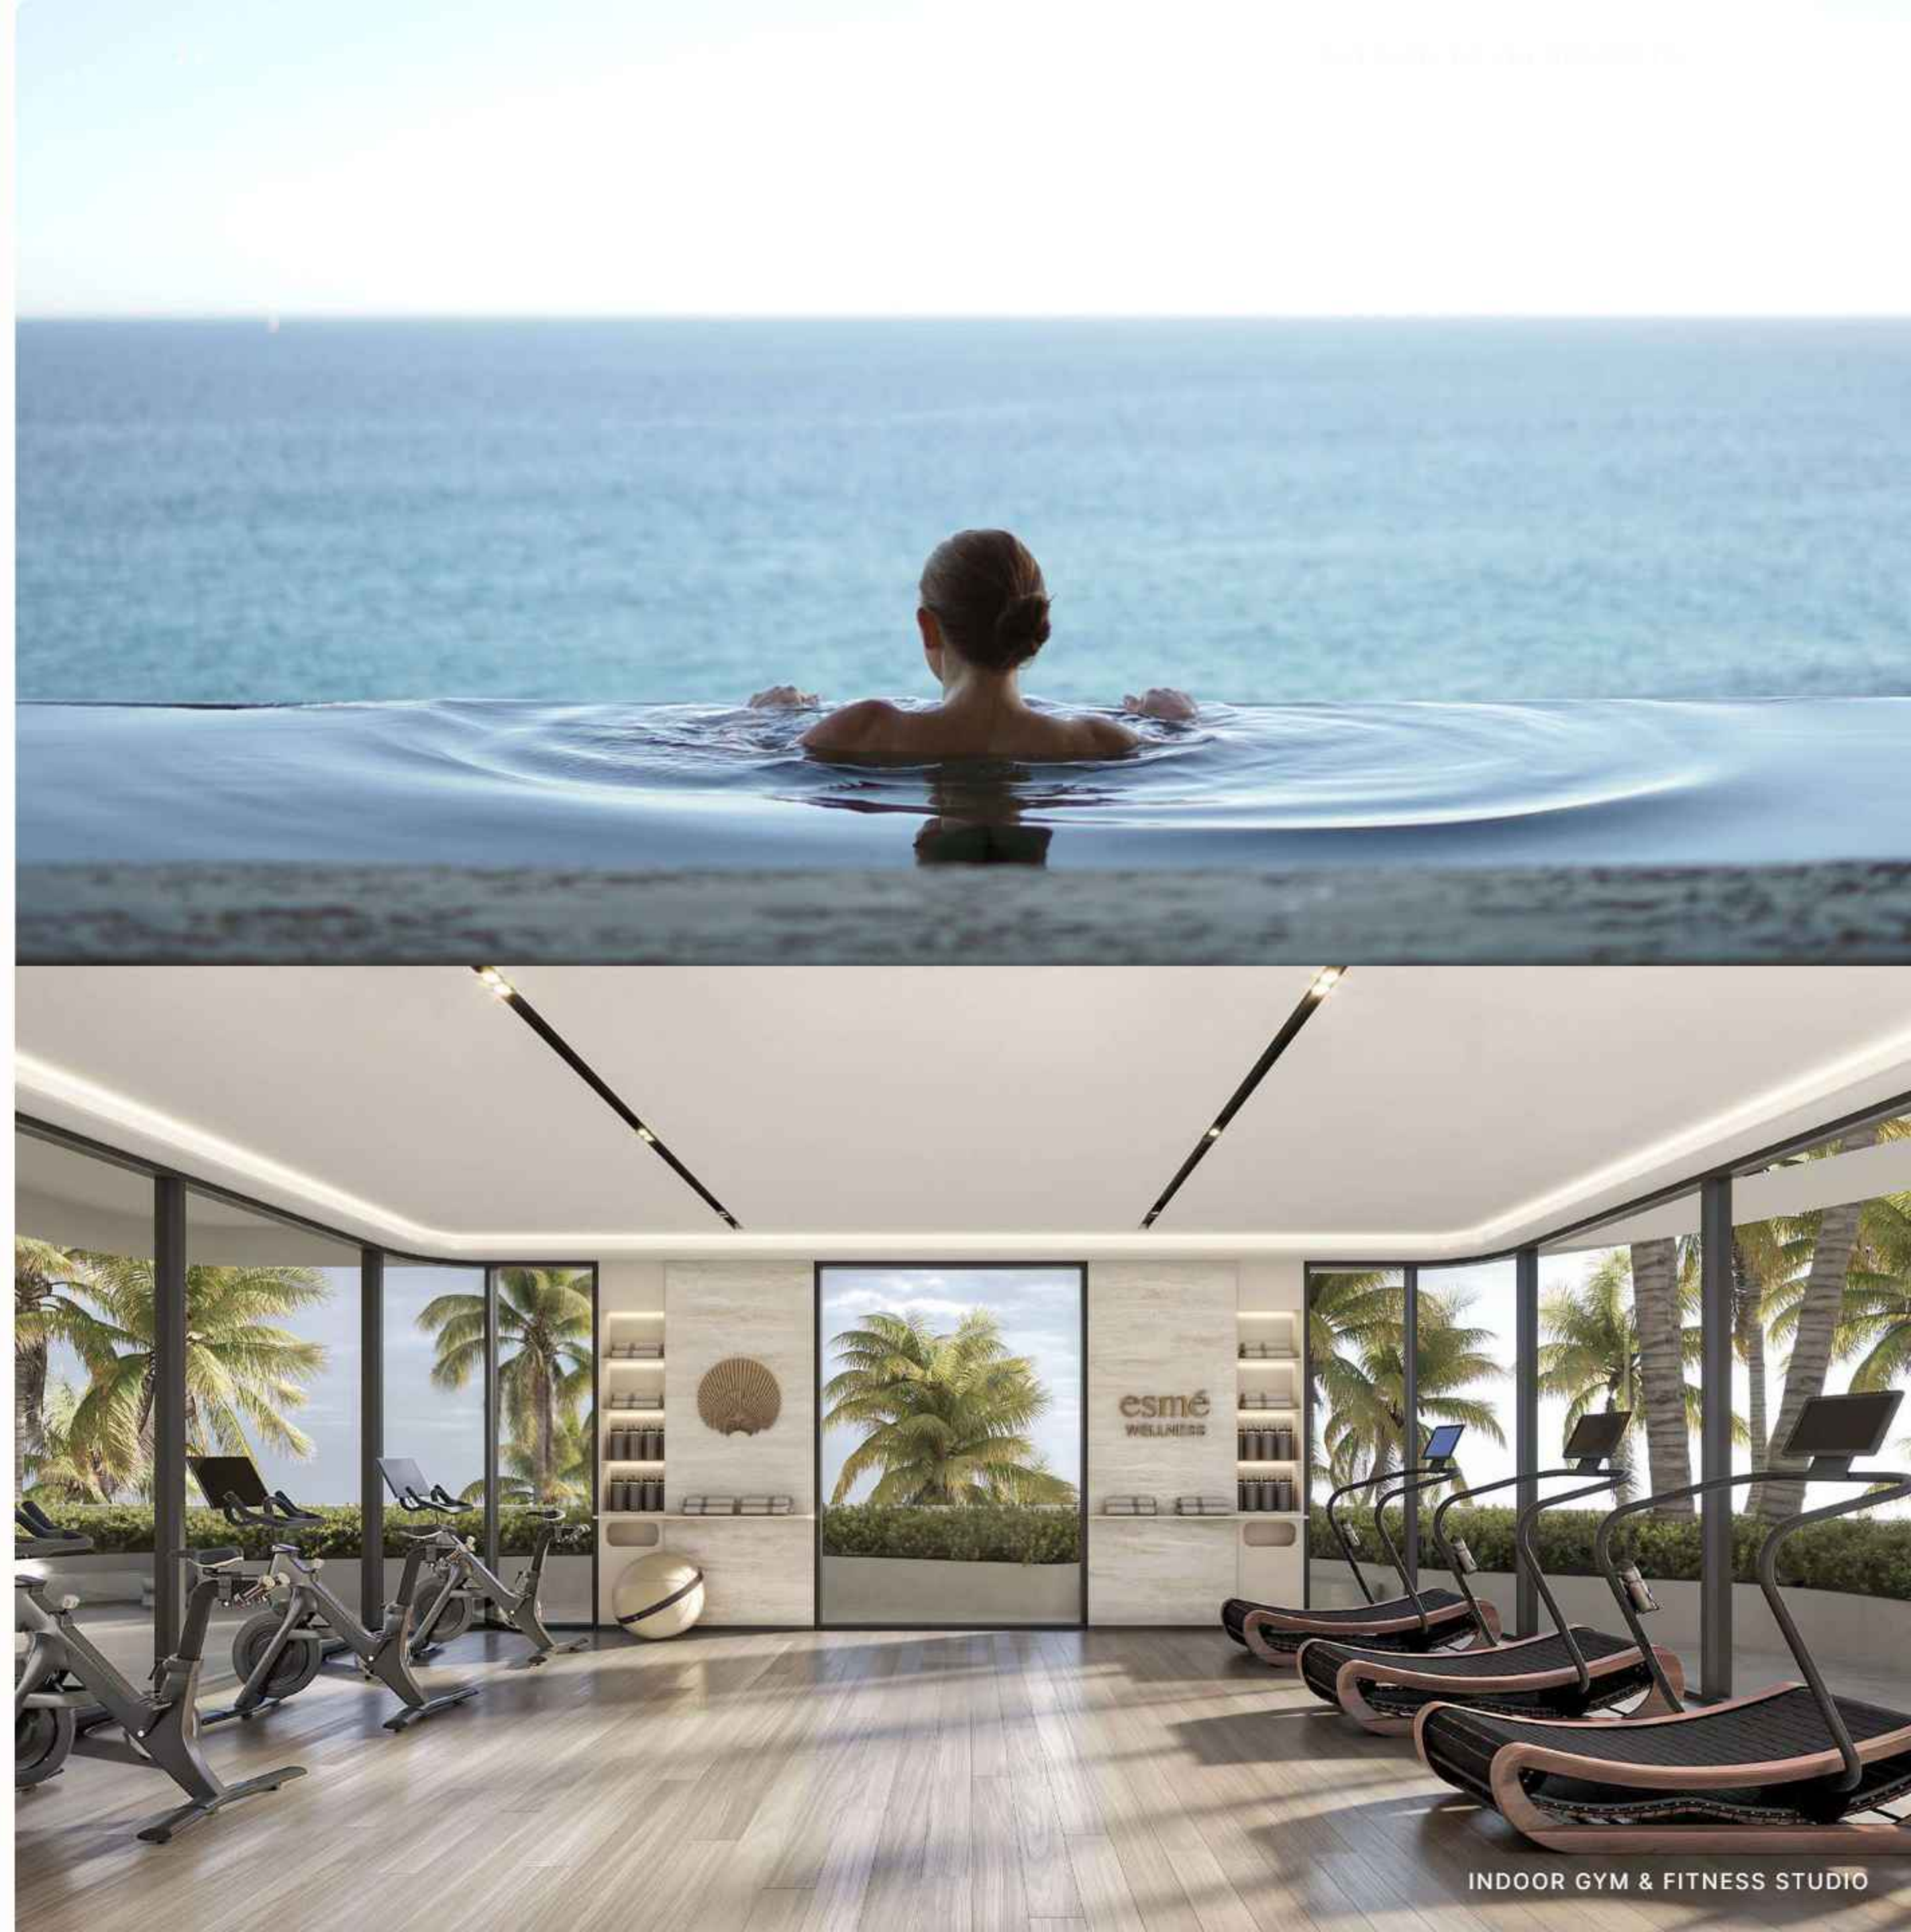

Entrance/Reception

Parking drop-off
5-star lobby with 9-meter high walls
Indoor residents lounge

1st Floor Amenities

Family pool and cabanas
Kids pool and indoor-outdoor play areas
Indoor gym
Separate male and female wellness areas with saunas, experience showers, and cold plunges

Rooftop Amenities

Outdoor fitness with crossfit materials
Lap pool with aqua cycling and cold plunge
Outdoor residents lounge

FAMILY POOL WITH CABANAS

Exercise, Swim & Plunge

Fitness and wellness take center stage with a state-of-the-art indoor gym, outdoor fitness area with crossfit space, and rooftop lap pool with aqua cycling. The variable-temperature cold plunges, in the male and female wellness areas and on the roof, elevate and revitalize mind, body, and soul at any time of day.

COLD PLUNGE

COLD PLUNGE & ROOFTOP LAP POOL WITH AQUA CYCLING

Wellness Facilities for Him & Her

After a challenging fitness session or a long working day, or whenever the need for a little extra pampering should arise, instant relaxation is always an option. Residents can ease into our separate male and female wellness areas, each housing a sauna, experience shower, and cold plunge.