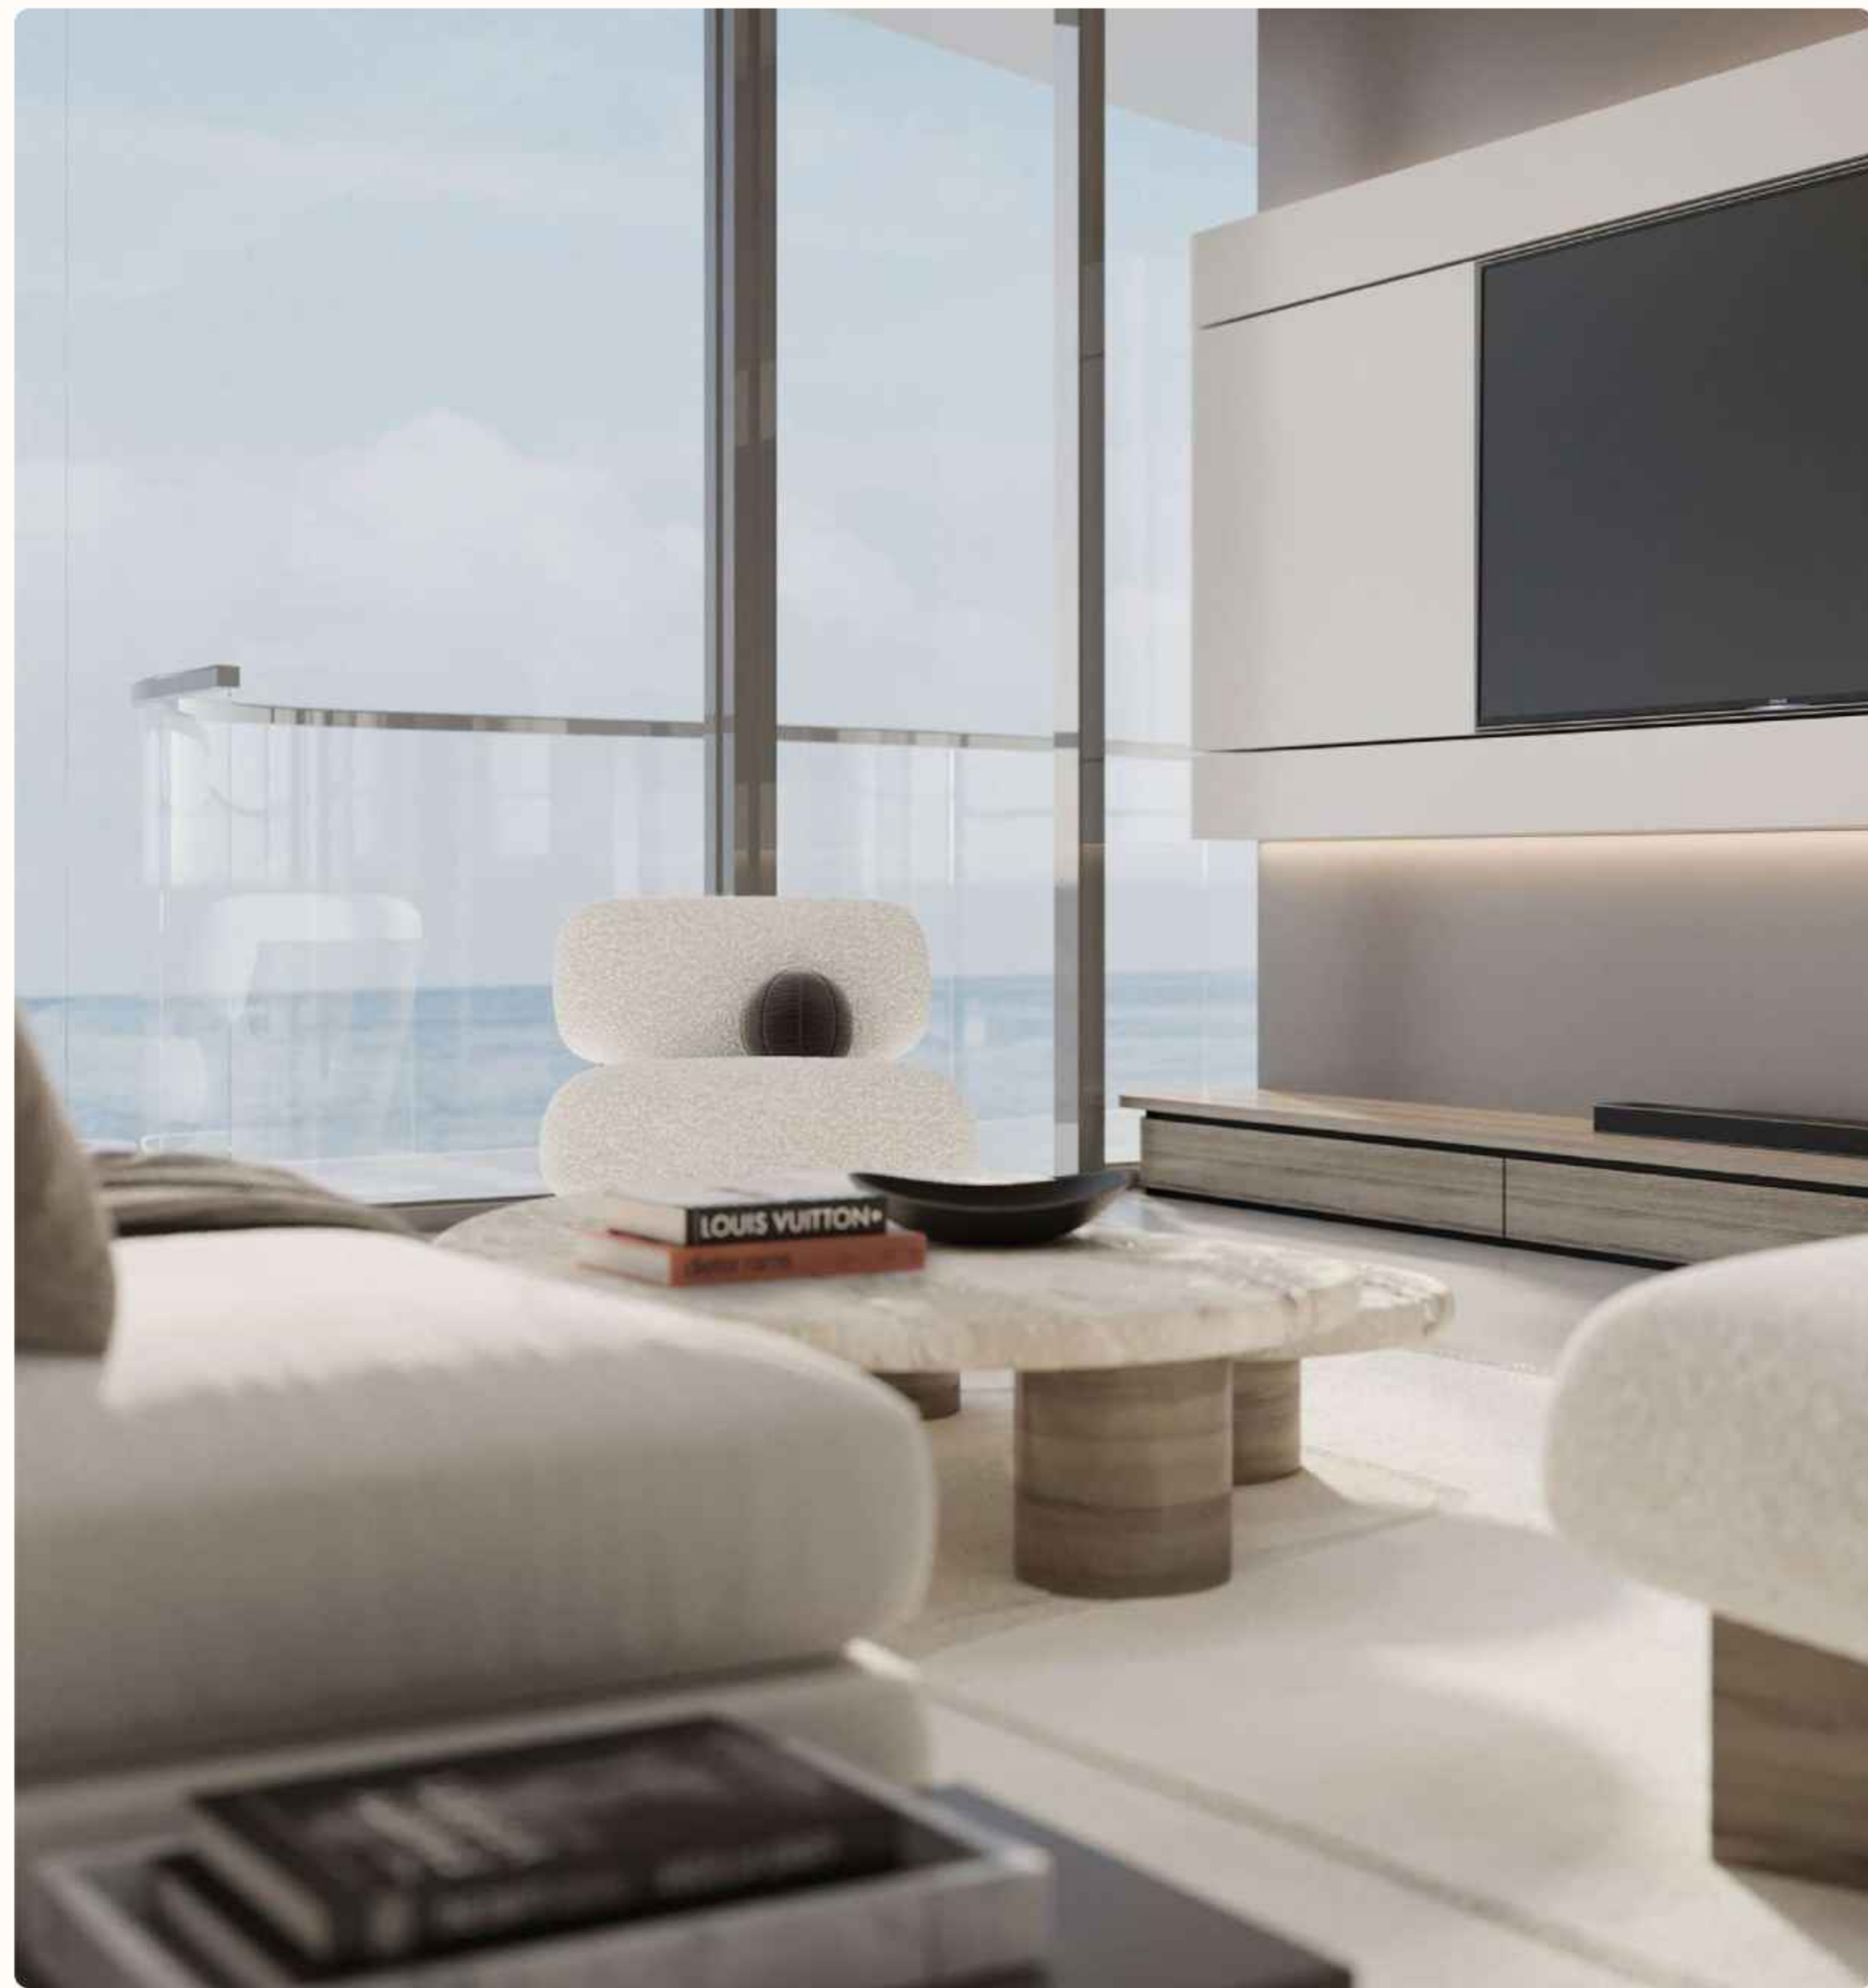

Beach Lifestyle

Embrace The Beach Lifestyle

Embrace The Beach Lifestyle

Embrace The Beach Lifestyle

Embrace The