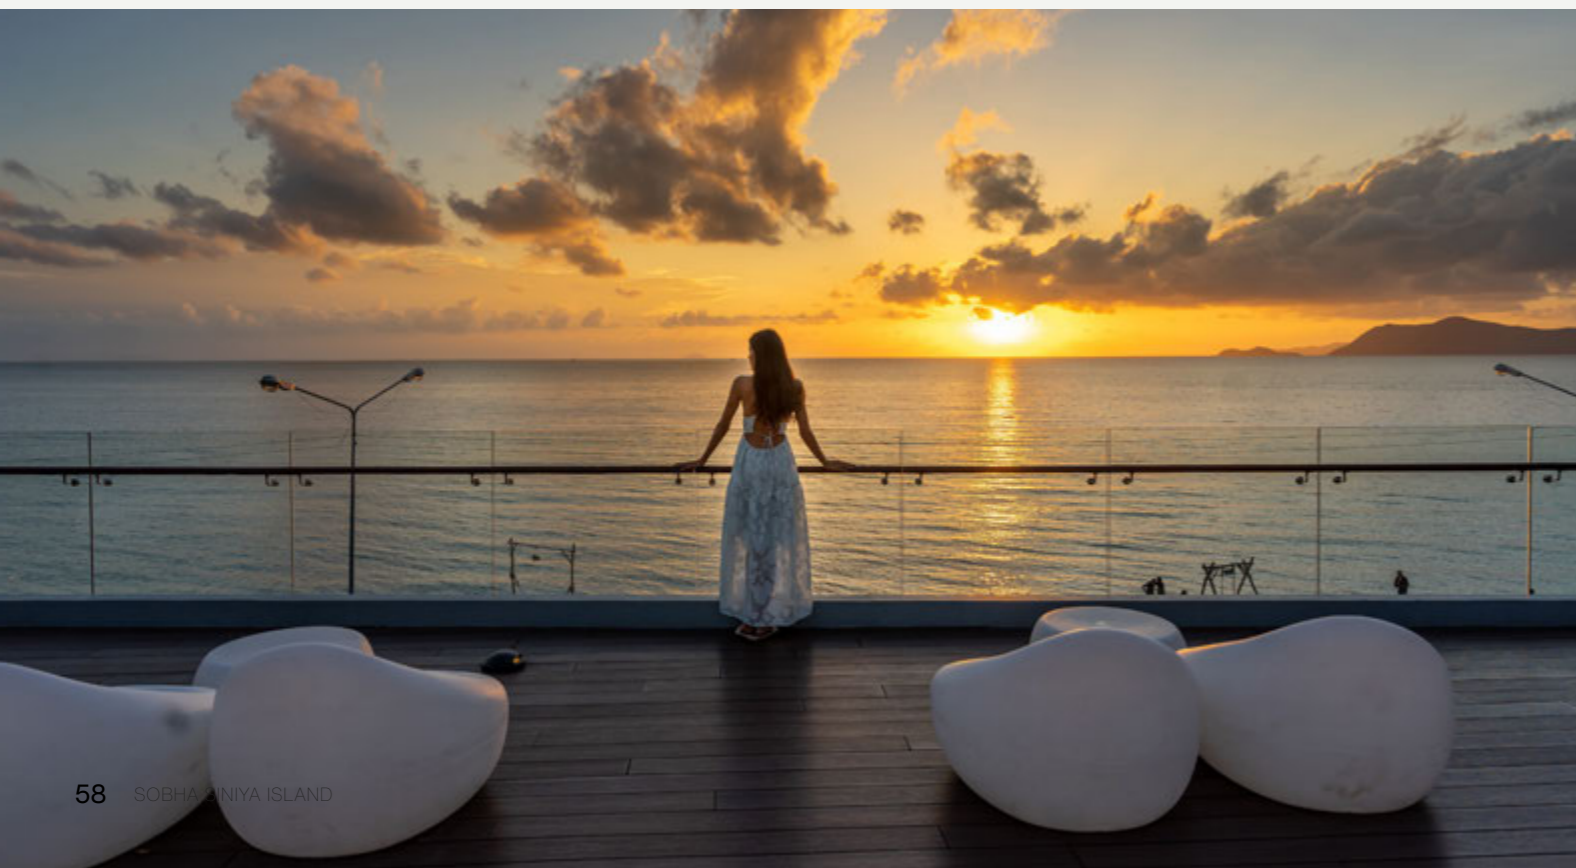

For those who prefer a leisurely pace, the motorized water body weaves through the island, offering picturesque canals for perfect sunsets.

At Marina Residences, the horizon is not just a view but an invitation to explore the world beyond.

Whether you're savouring a cozy breakfast or indulging in a luxurious dinner, each table offers a front-row view of the shimmering water alive with charm.

Brimming Promenade

THE HEARTBEAT OF THE PROMENADE

Each corner of the promenade pulses with life, offering the perfect setting to celebrate your milestones with loved ones or enjoy quiet moments of reflection by the sea.

As laughter and music fill the air, enjoy gourmet dishes and sip on exquisite cocktails as the marina's electric charm creates an unforgettable backdrop for your celebrations.