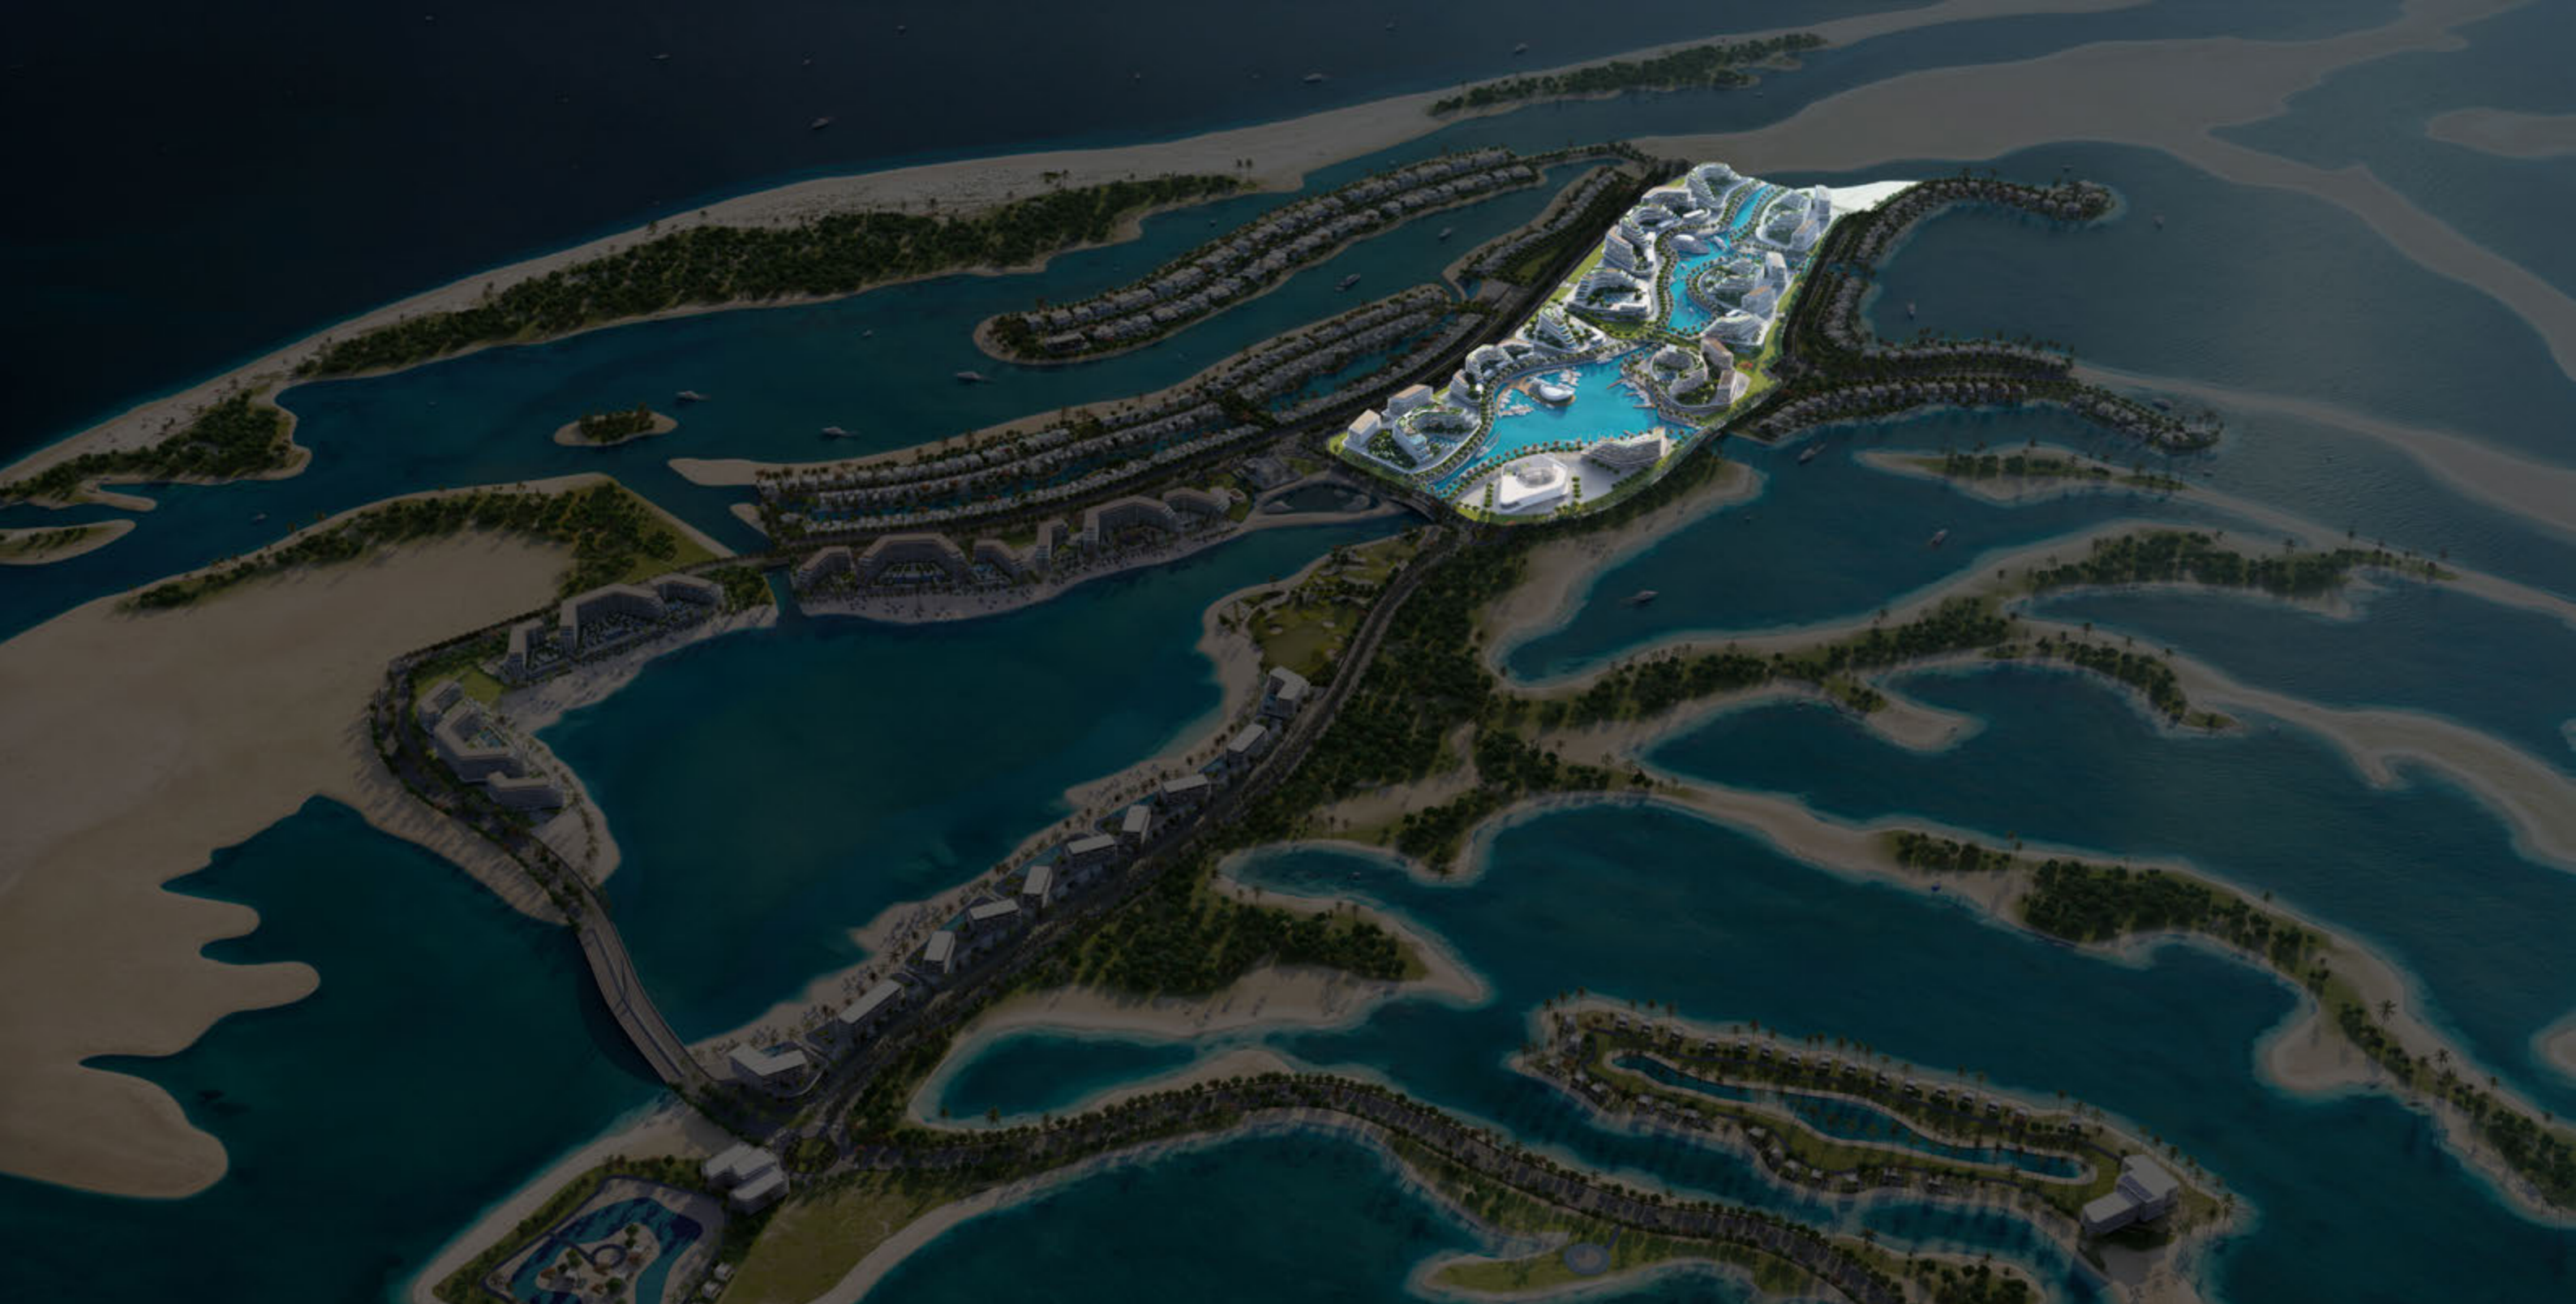

INTRODUCING

MARINA RESIDENCES

Welcome to Marina Residences at Sobha Siniya Island, a destination designed for those who dream of an extraordinary coastal lifestyle.

Surrounded by glistening lights of the bustling waterfront promenade overlooking the endless Arabian Sea, every moment becomes a cherished memory and every day, a story of a lifetime.