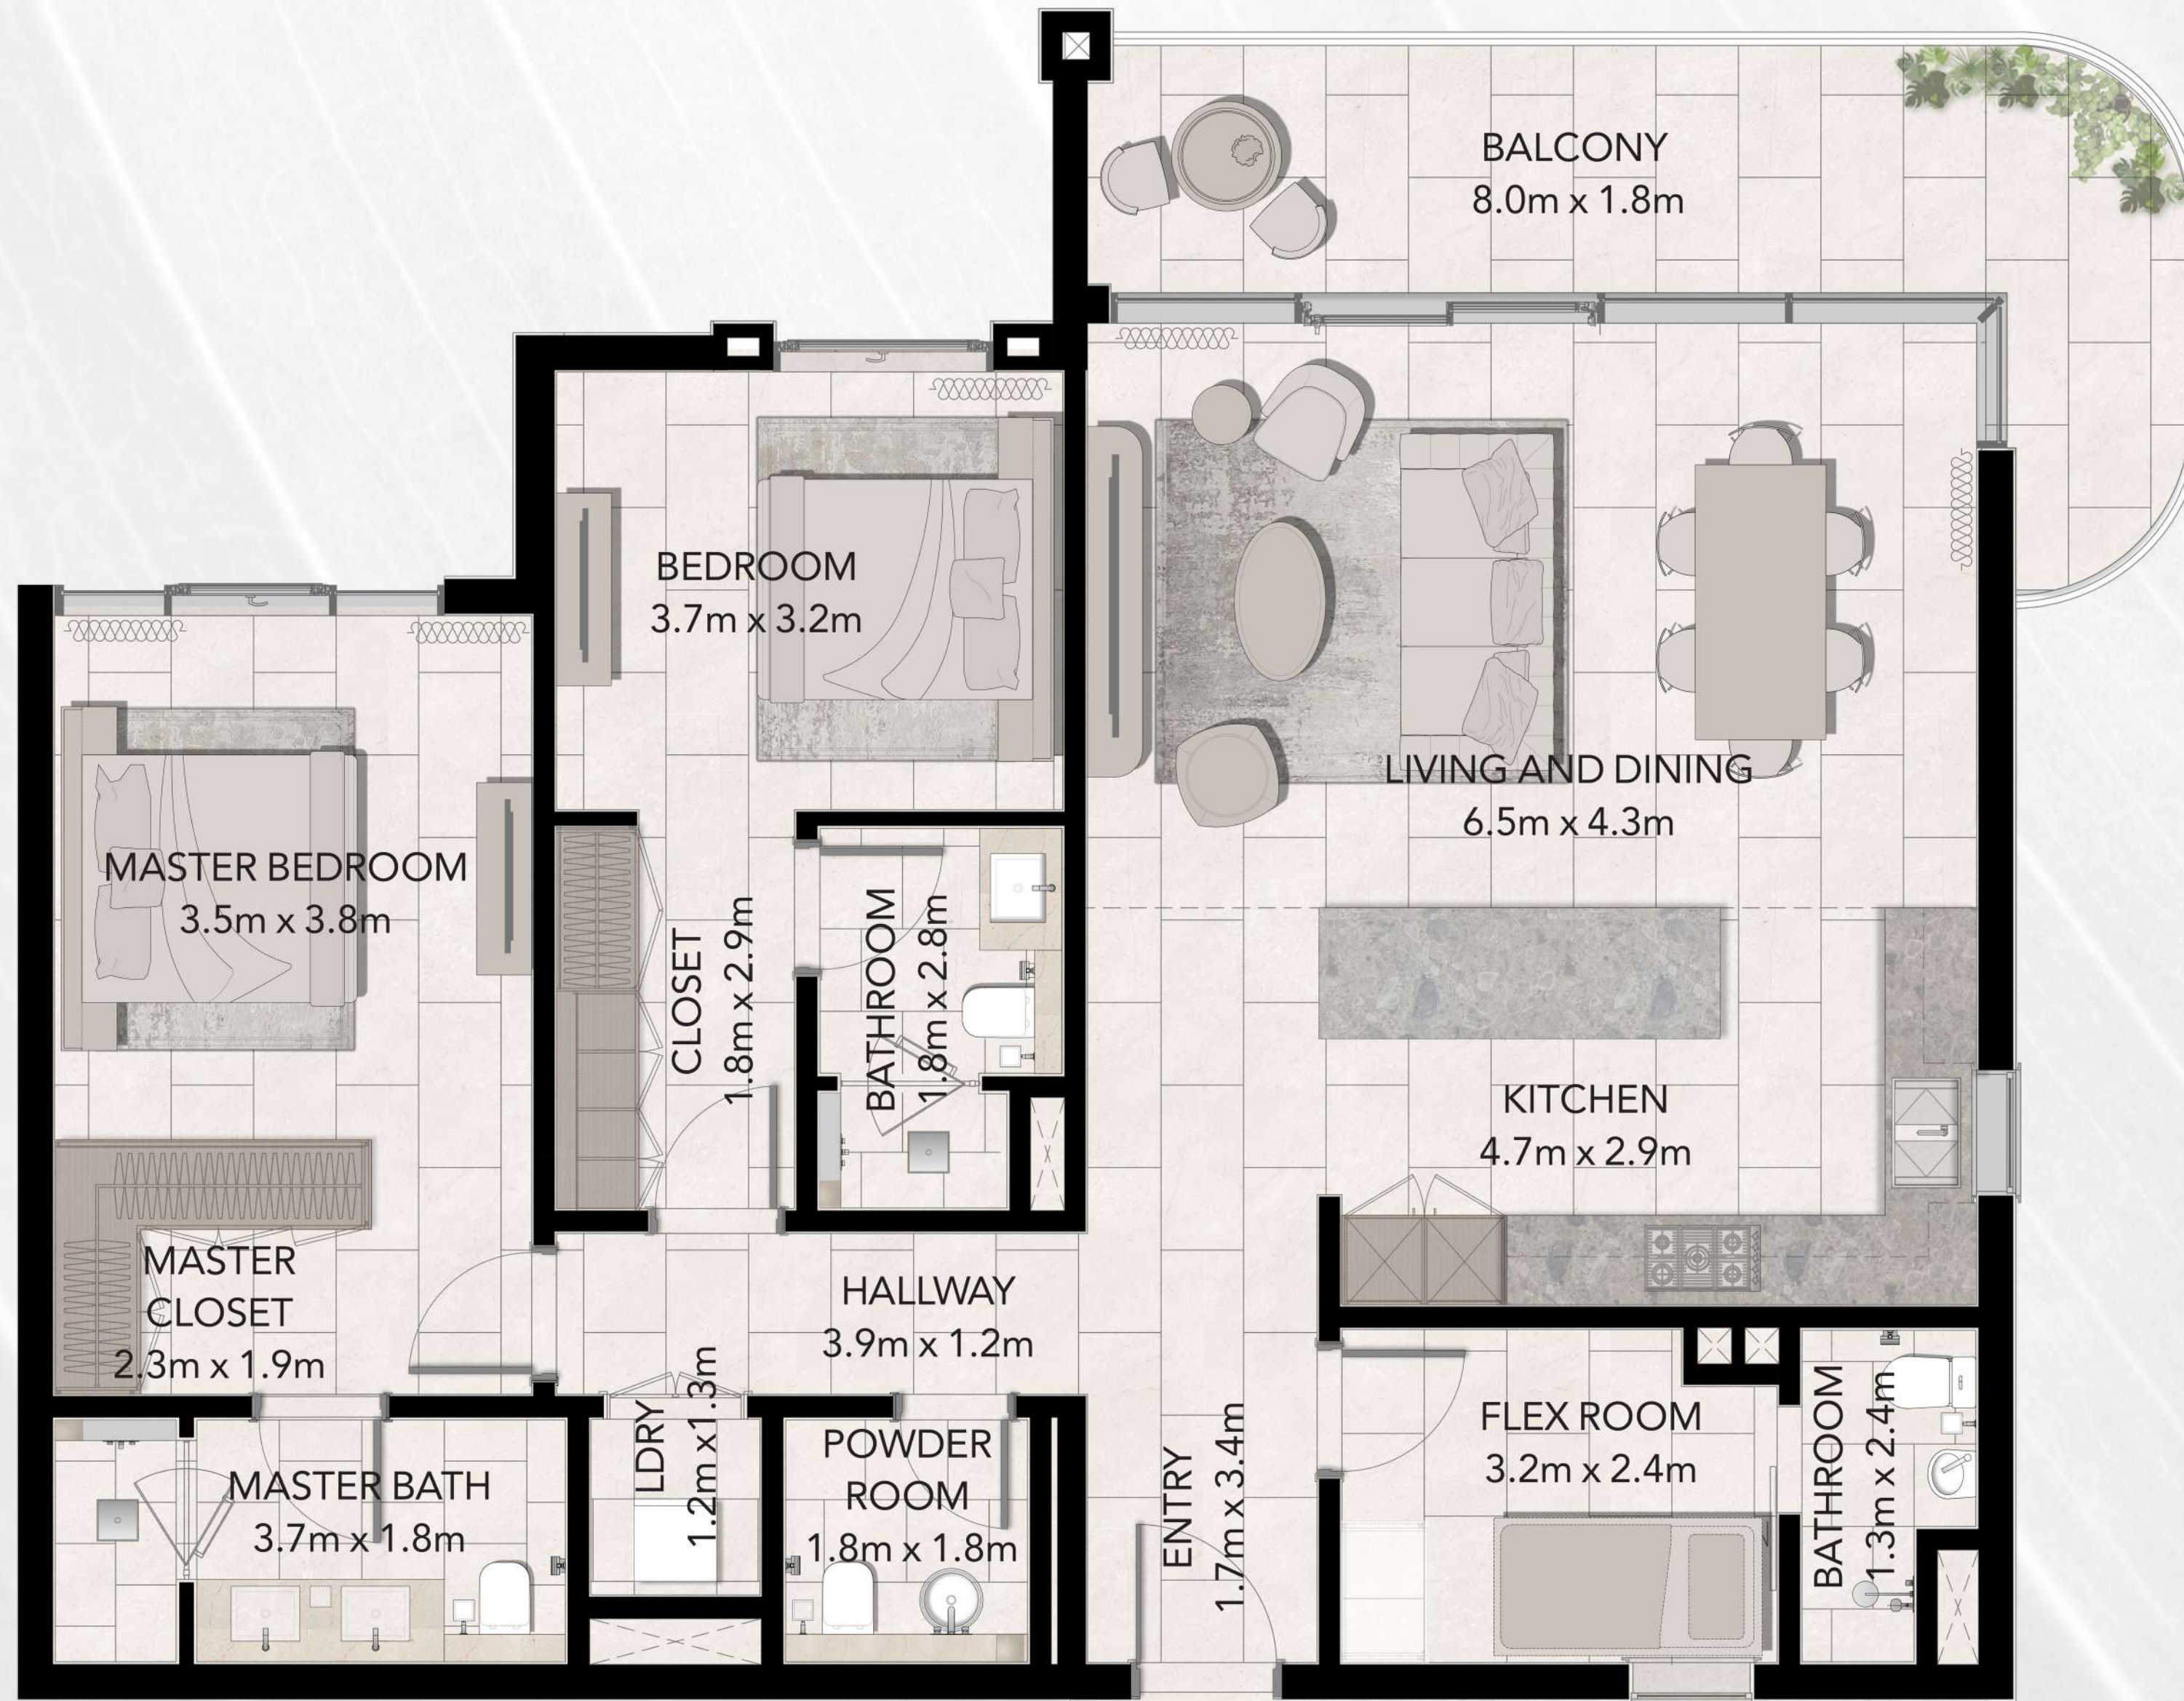

Capra

Slow Living
Orchestrated By Nature

This is not just a

COMMUNITY

FLOOR PLANS

Welcome to your front-row home, where colours, textures,
shapes and light seamlessly blend together.

1 BEDROOM

	MIN AREA SQ. FT	MAX AREA SQ. FT
1 BED	829	899

2 BEDROOMS

	MIN AREA SQ. FT	MAX AREA SQ. FT
2 BED	1,248	1,330

2 BEDROOMS+

	MIN AREA SQ. FT	MAX AREA SQ. FT
2 BED+	1,569	1,699

3 BEDROOMS

3 BED

MIN AREA SQ. FT

1,968

MAX AREA SQ. FT

2,080

DUPLEX

LOWER

	MIN AREA SQ. FT	MAX AREA SQ. FT
3BR-DP	2,653	2,811

DUPLEX

UPPER

3BR-DP

MIN AREA SQ. FT
2,653

MAX AREA SQ. FT
2,811

Echo the

RHYTHM OF NATURE

Brought to you by