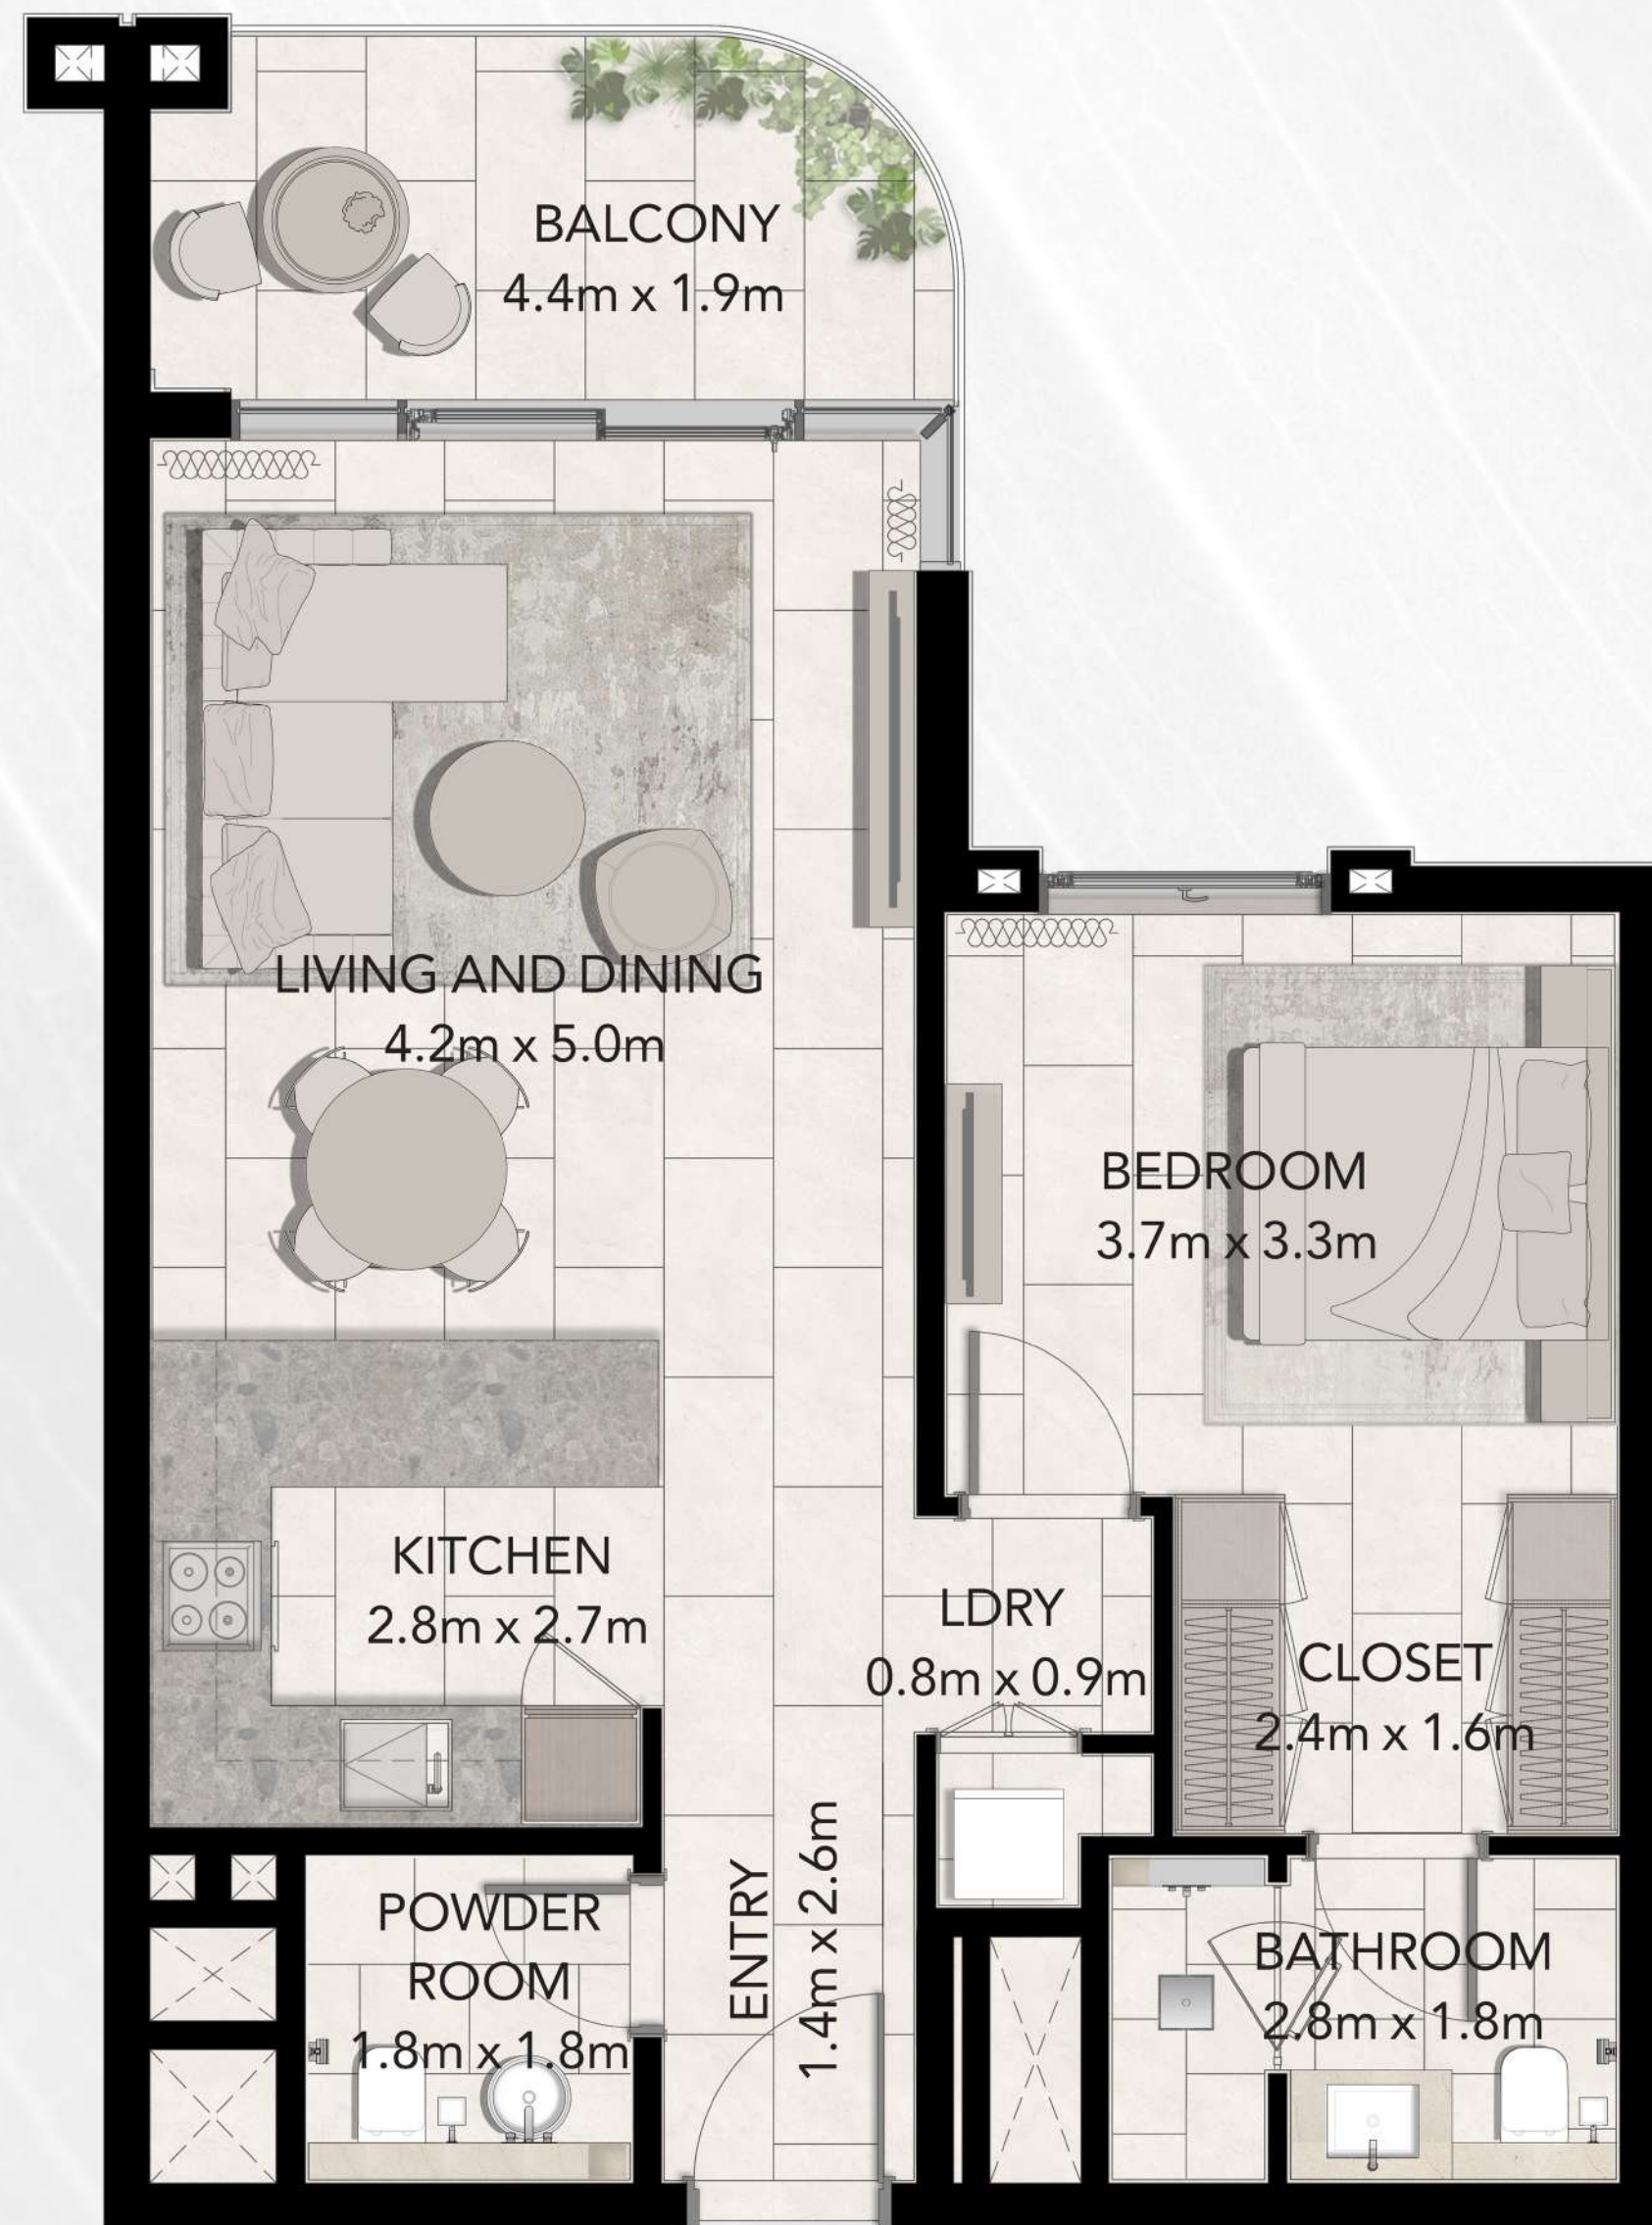

Capra

Slow Living
Orchestrated By Nature

This is not just a

COMMUNITY

FLOOR PLANS

Welcome to your front-row home, where colours, textures,
shapes and light seamlessly blend together.

1 BEDROOM

	MIN AREA SQ. FT	MAX AREA SQ. FT
1 BED	829	899

2 BEDROOMS

	MIN AREA SQ. FT	MAX AREA SQ. FT
2 BED	1,248	1,330

2 BEDROOMS+

	MIN AREA SQ. FT	MAX AREA SQ. FT
2 BED+	1,569	1,699

3 BEDROOMS

3 BED

MIN AREA SQ. FT

1,968

MAX AREA SQ. FT

2,080

DUPLEX

LOWER

	MIN AREA SQ. FT	MAX AREA SQ. FT
3BR-DP	2,653	2,811

DUPLEX

UPPER

3BR-DP

MIN AREA SQ. FT
2,653

MAX AREA SQ. FT
2,811

Echo the

RHYTHM OF NATURE

Brought to you by