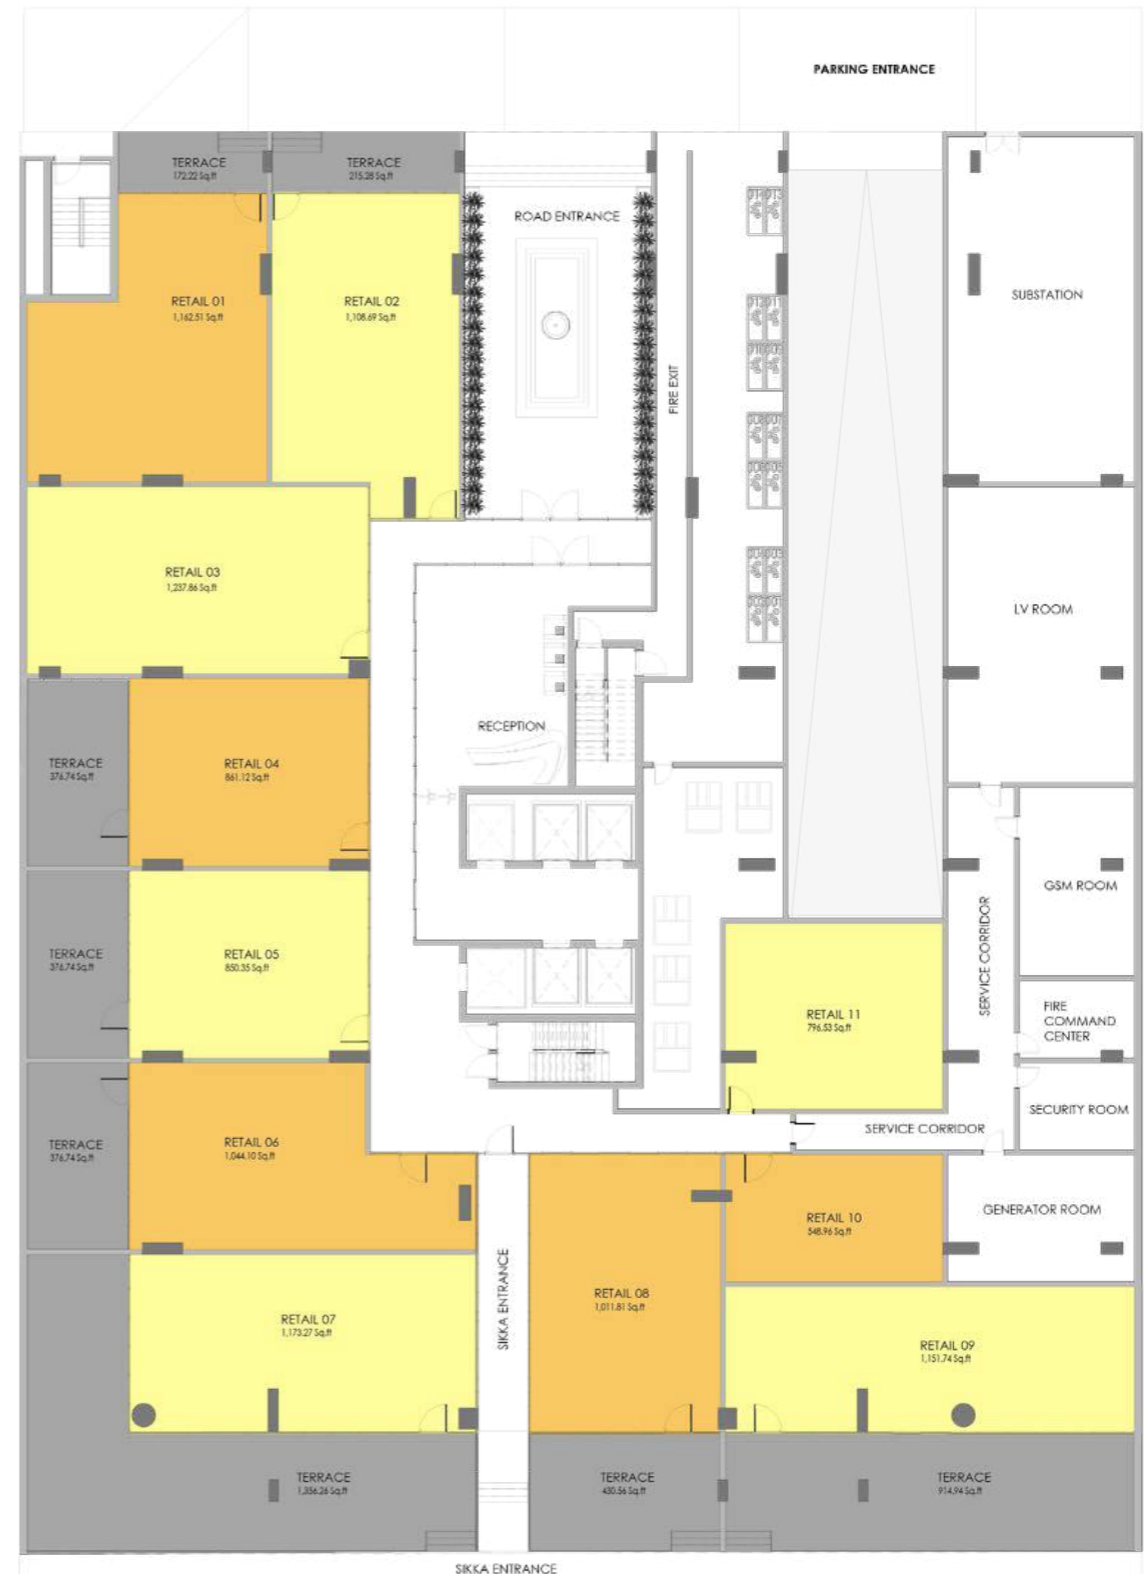

SAMANA
BUSINESS
— P A R K —

F L O O R P L A N
R E T A I L S

GROUND FLOOR

RETAIL TYPE

- RETAIL
- RETAIL
- TERRACE

1st FLOOR

RETAIL TYPE

- RETAIL
- RETAIL
- TERRACE
- TOILET
- AMENITIES

A modern office interior featuring a wooden desk with a computer monitor and a chair. A glass partition wall is visible in the background, reflecting the office space. The scene is dimly lit, with a single spherical pendant light hanging from the ceiling.