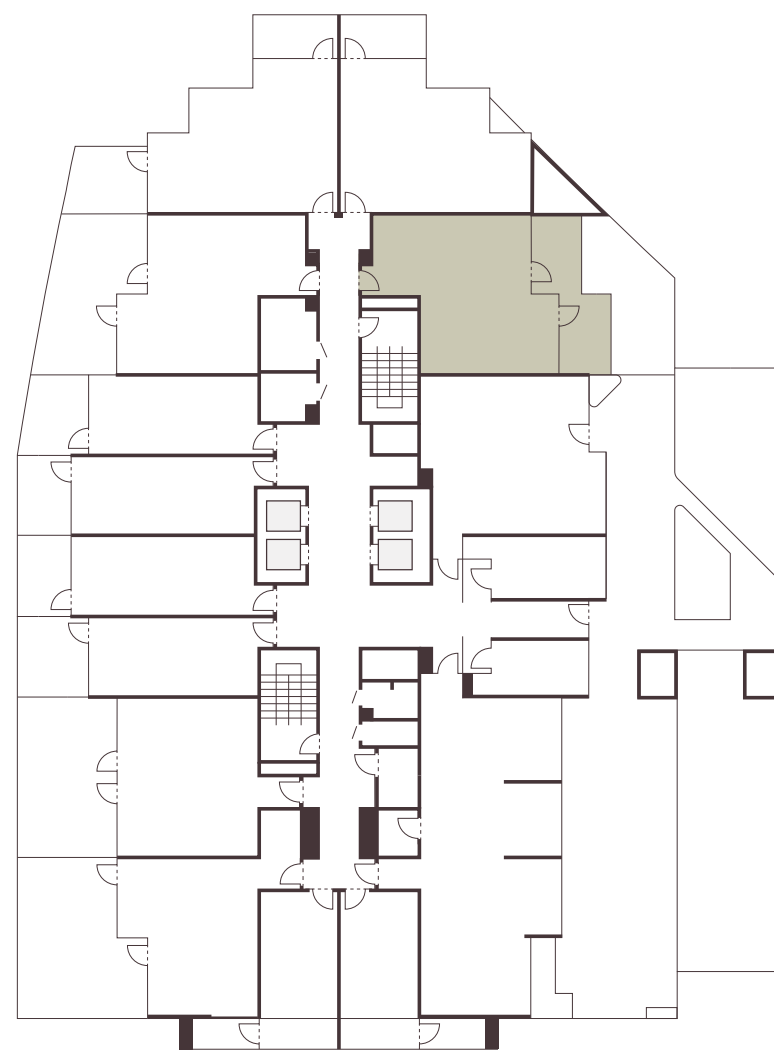

TYPE E
1 BEDROOM

INTERNAL LIVING AREA
657.57 SQ.FT

OUTDOOR LIVING AREA
187.94 SQ.FT

TOTAL LIVING AREA
845.51 SQ.FT