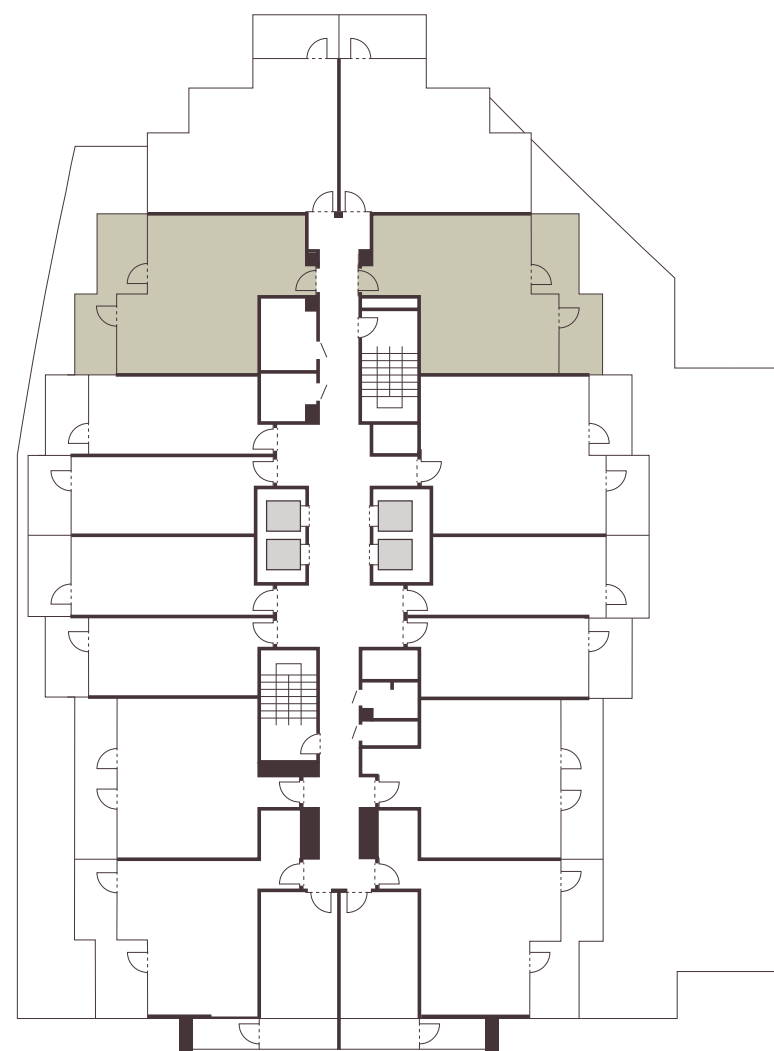

TYPE E
1 BEDROOM

INTERNAL LIVING AREA
657.57 SQ.FT

OUTDOOR LIVING AREA
187.94 SQ.FT

TOTAL LIVING AREA
845.51 SQ.FT