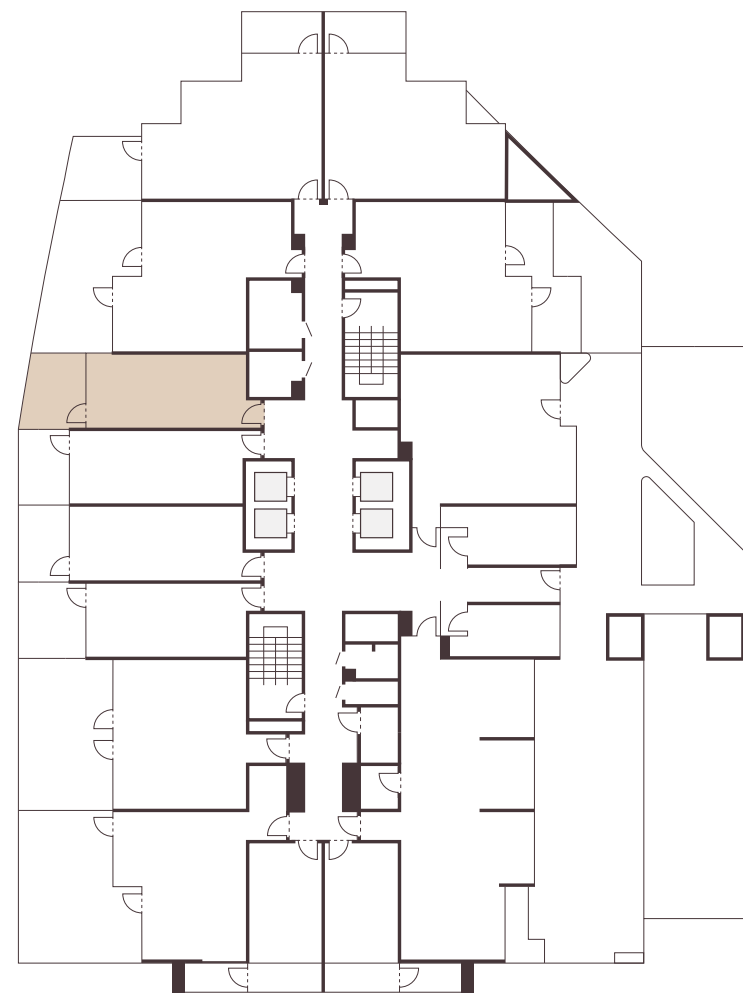

TYPE A STUDIO

INTERNAL LIVING AREA
394.07 SQ.FT

OUTDOOR LIVING AREA
154.68 SQ.FT

TOTAL LIVING AREA
548.74 SQ.FT