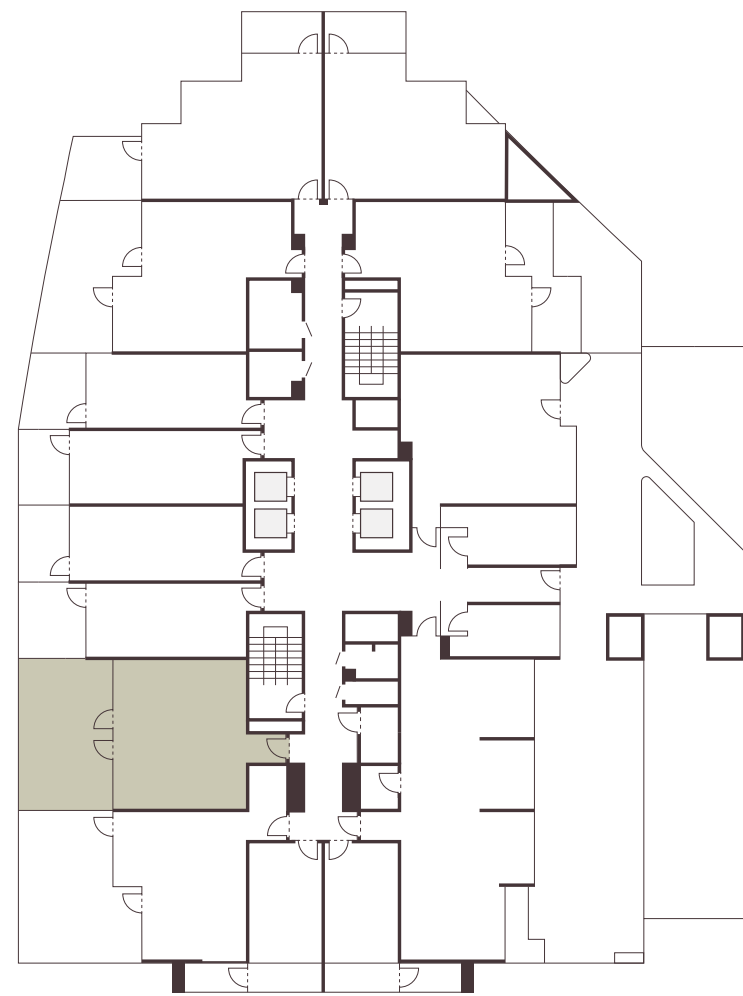

TYPE C 1 BEDROOM

INTERNAL LIVING AREA
656.49 SQ.FT

OUTDOOR LIVING AREA
445.73 SQ.FT

TOTAL LIVING AREA
1102.22 SQ.FT