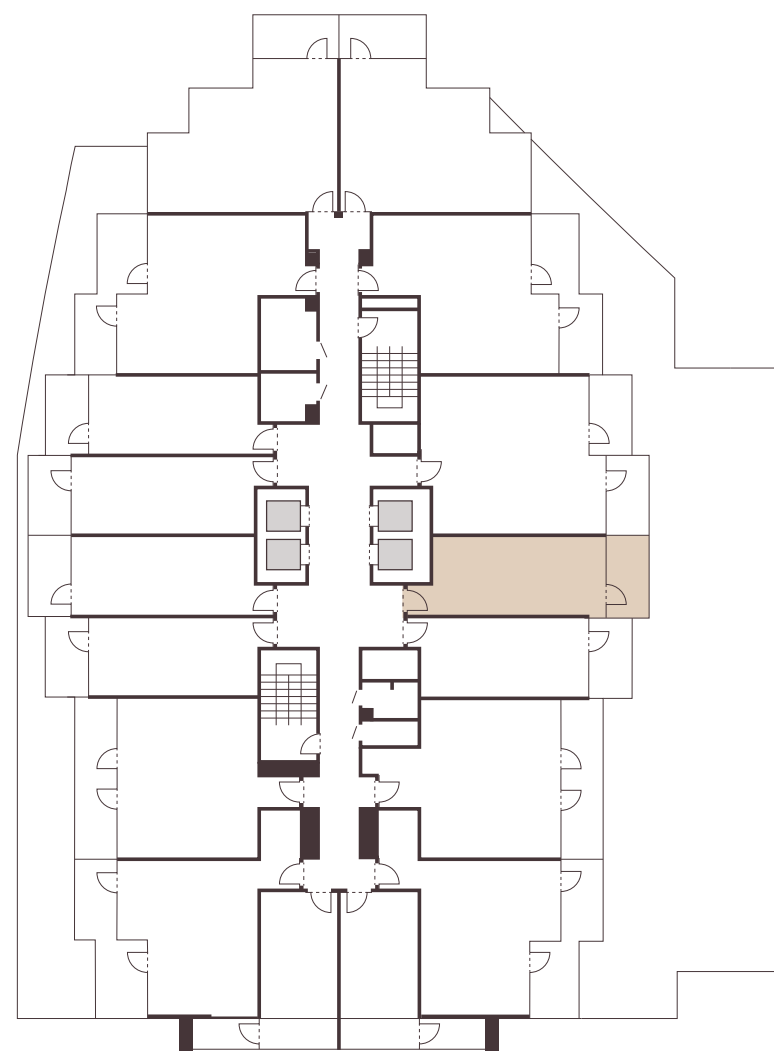

TYPE I 1 BEDROOM

INTERNAL LIVING AREA
697.61 SQ.FT

OUTDOOR LIVING AREA
178.47 SQ.FT

TOTAL LIVING AREA
876.07 SQ.FT

TYPE H STUDIO

INTERNAL LIVING AREA
409.46 SQ.FT

OUTDOOR LIVING AREA
91.60 SQ.FT

TOTAL LIVING AREA
501.06 SQ.FT