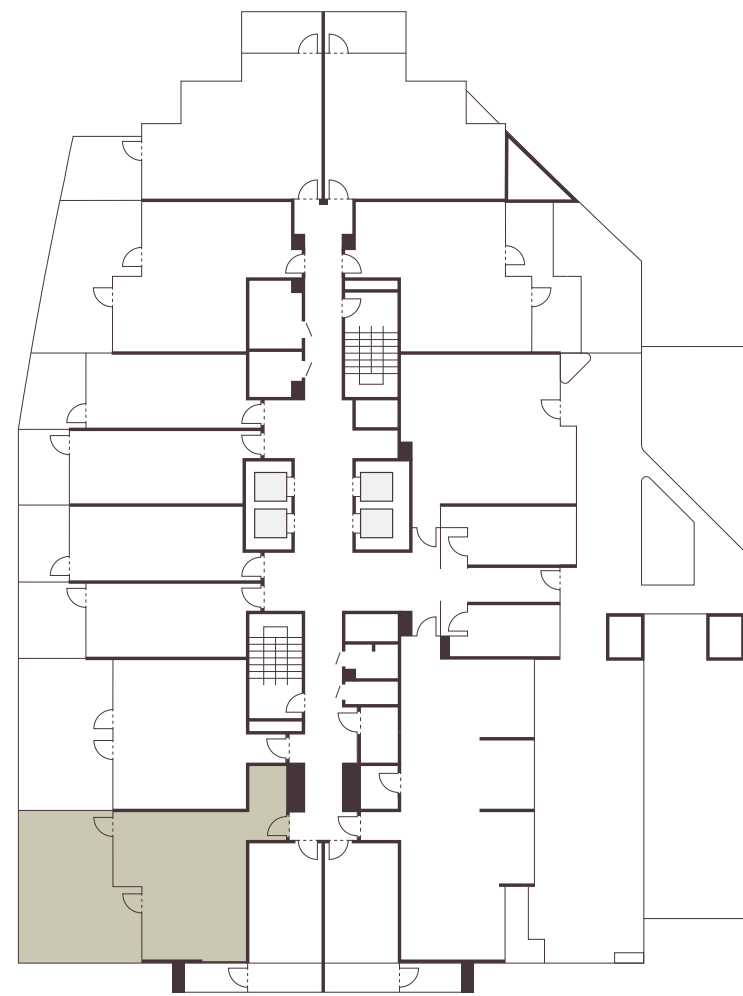

TYPE D
1 BEDROOM

INTERNAL LIVING AREA
636.36 SQ.FT

OUTDOOR LIVING AREA
529.05 SQ.FT

TOTAL LIVING AREA
1165.41 SQ.FT