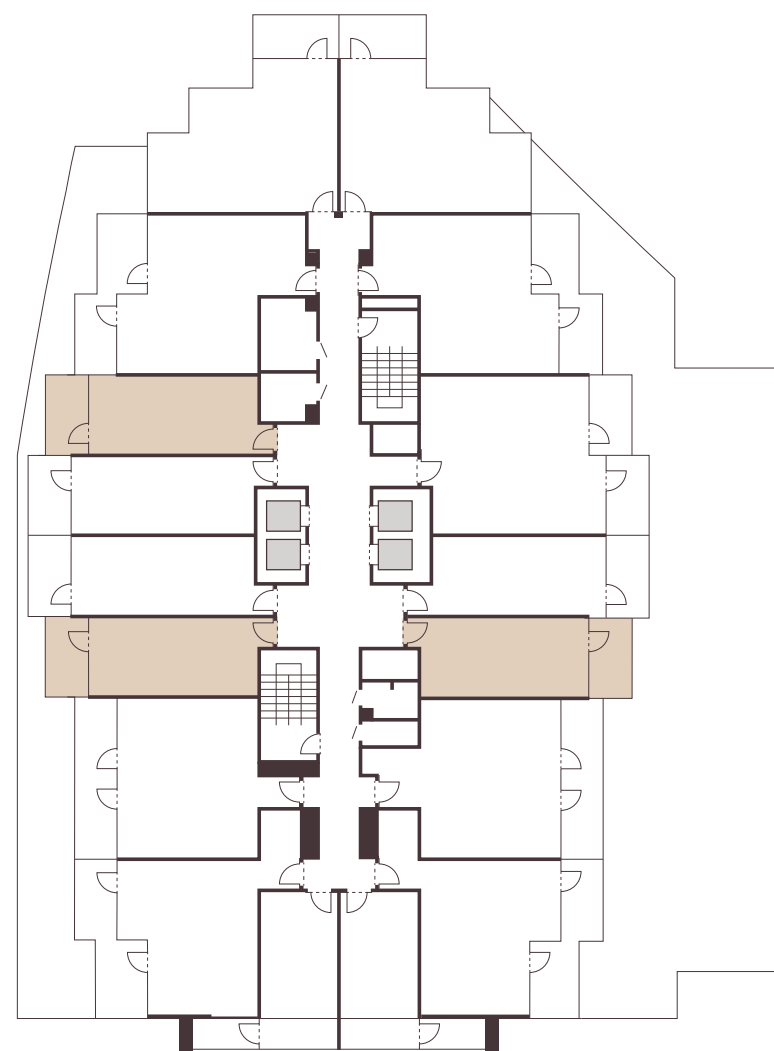

TYPE F STUDIO

INTERNAL LIVING AREA
391.27 SQ.FT

OUTDOOR LIVING AREA
89.66 SQ.FT

TOTAL LIVING AREA
480.93 SQ.FT