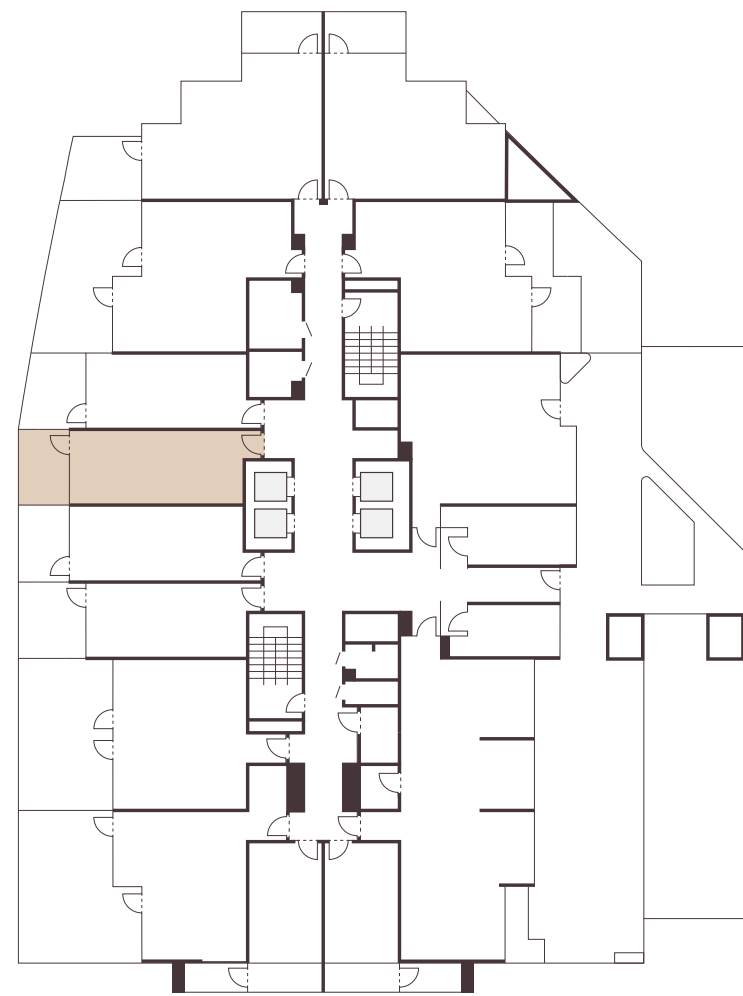

TYPE B STUDIO

INTERNAL LIVING AREA
419.58 SQ.FT

OUTDOOR LIVING AREA
123.46 SQ.FT

TOTAL LIVING AREA
543.04 SQ.FT