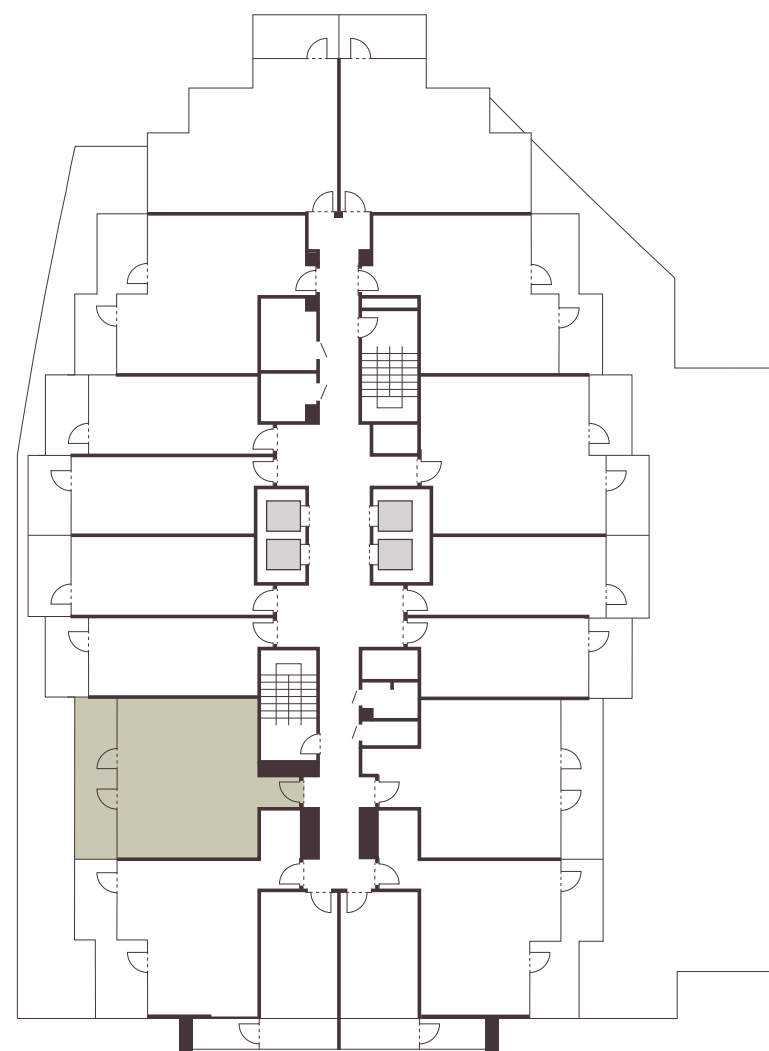

TYPE G STUDIO

INTERNAL LIVING AREA
419.58 SQ.FT

OUTDOOR LIVING AREA
91.60 SQ.FT

TOTAL LIVING AREA
511.18 SQ.FT

TYPE G 1 BEDROOM

INTERNAL LIVING AREA
656.49 SQ.FT

OUTDOOR LIVING AREA
178.57 SQ.FT

TOTAL LIVING AREA
835.06 SQ.FT