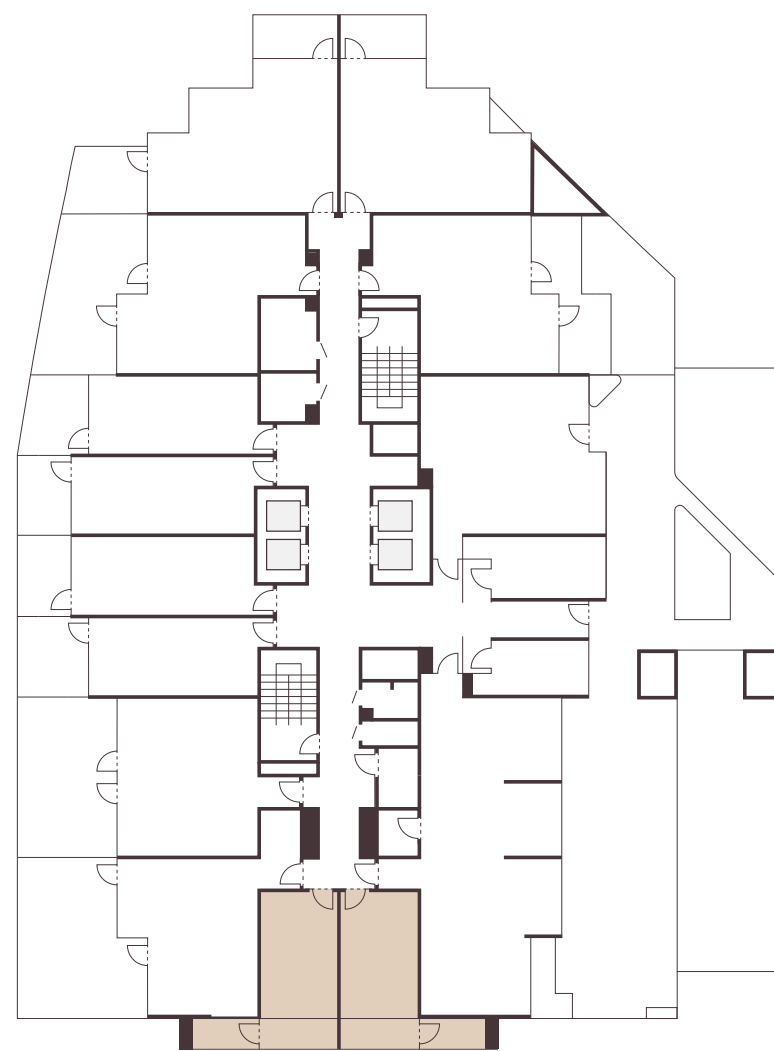

TYPE E STUDIO

INTERNAL LIVING AREA
341.54 SQ.FT

OUTDOOR LIVING AREA
49.08 SQ.FT

TOTAL LIVING AREA
390.62 SQ.FT