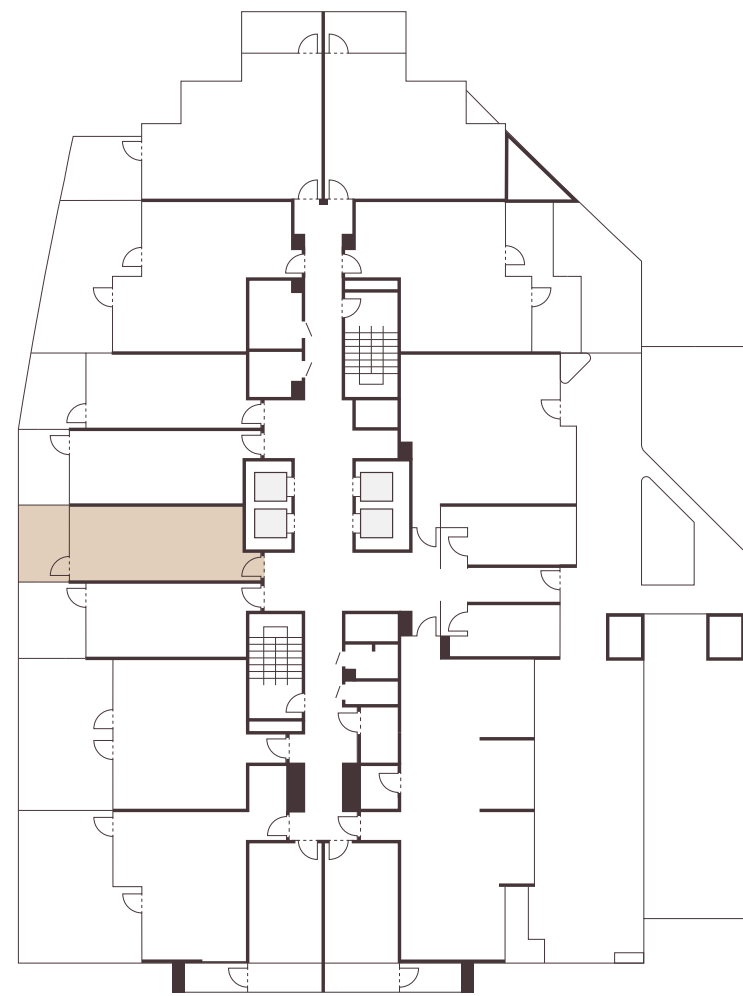

TYPE C STUDIO

INTERNAL LIVING AREA
419.58 SQ.FT

OUTDOOR LIVING AREA
124.43 SQ.FT

TOTAL LIVING AREA
544.01 SQ.FT