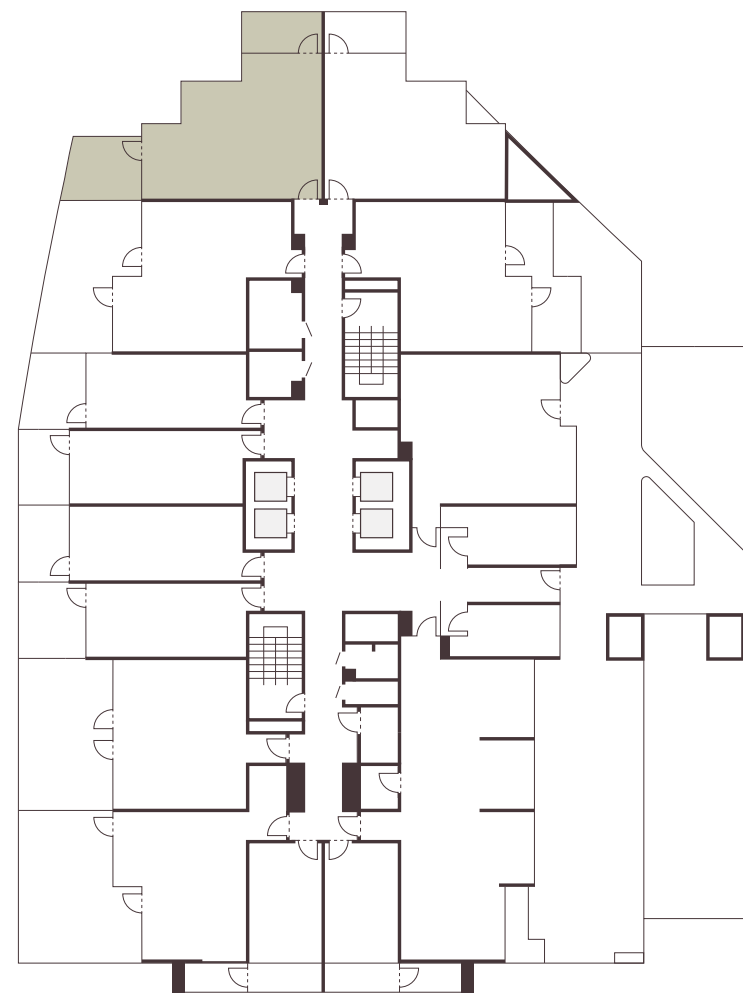

TYPE A
1 BEDROOM

INTERNAL LIVING AREA
692.12 SQ.FT

OUTDOOR LIVING AREA
245.20 SQ.FT

TOTAL LIVING AREA
937.32 SQ.FT