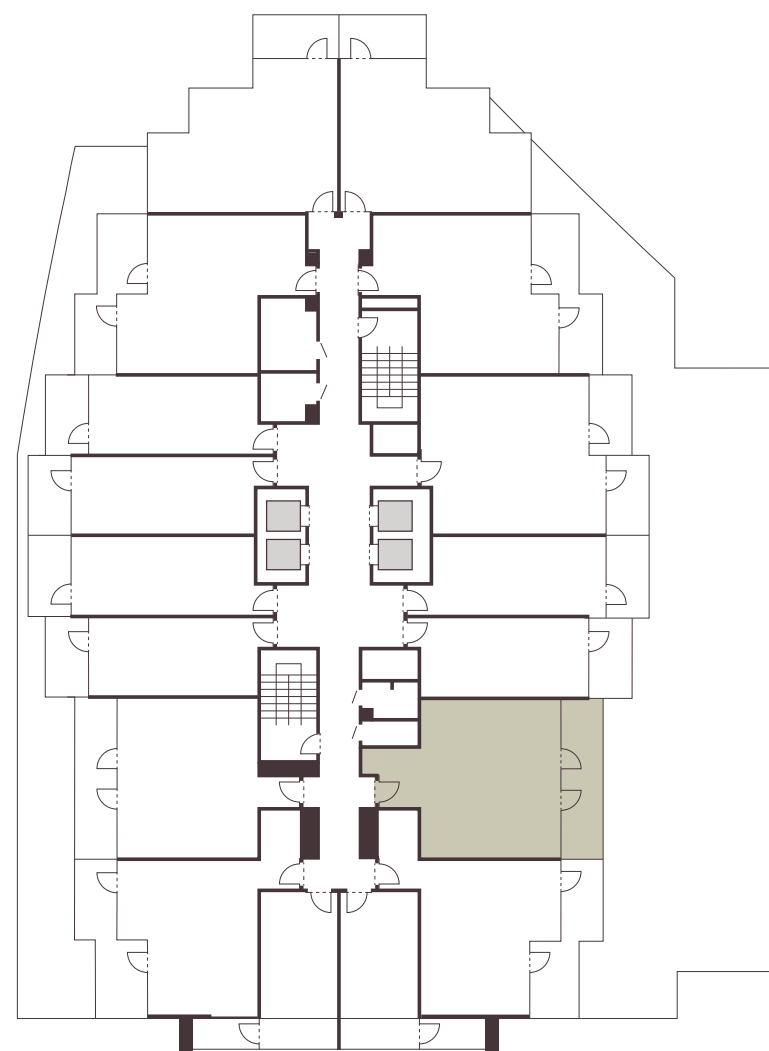

TYPE I 1 BEDROOM

INTERNAL LIVING AREA
697.61 SQ.FT

OUTDOOR LIVING AREA
178.47 SQ.FT

TOTAL LIVING AREA
876.07 SQ.FT