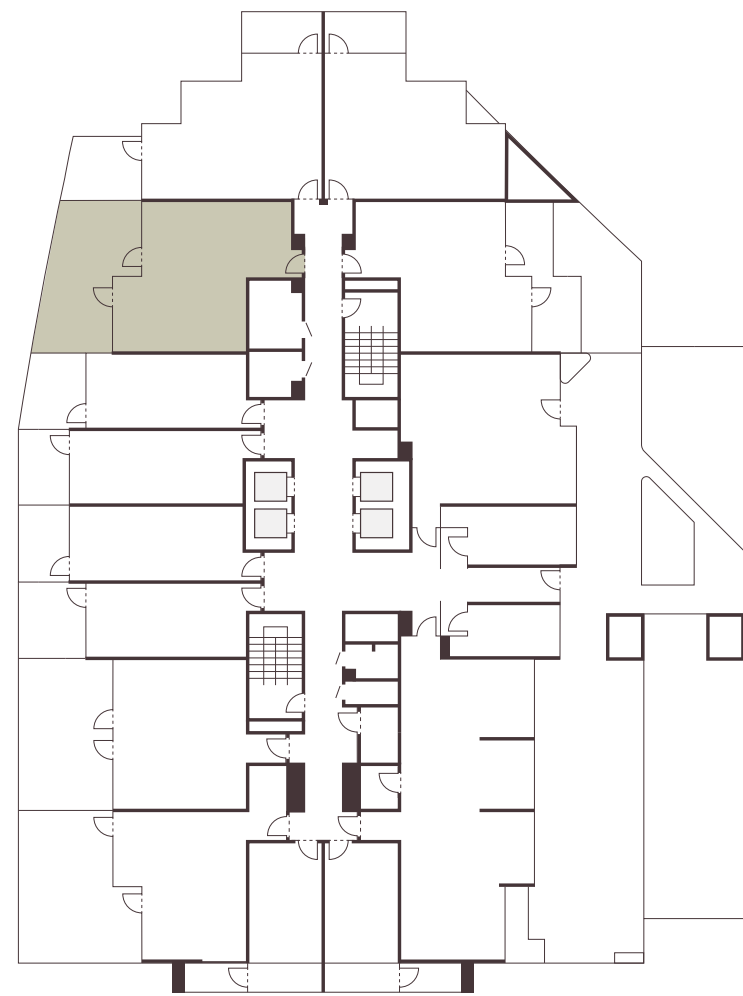

TYPE B 1 BEDROOM

INTERNAL LIVING AREA
670.38 SQ.FT

OUTDOOR LIVING AREA
401.06 SQ.FT

TOTAL LIVING AREA
1071.44 SQ.FT