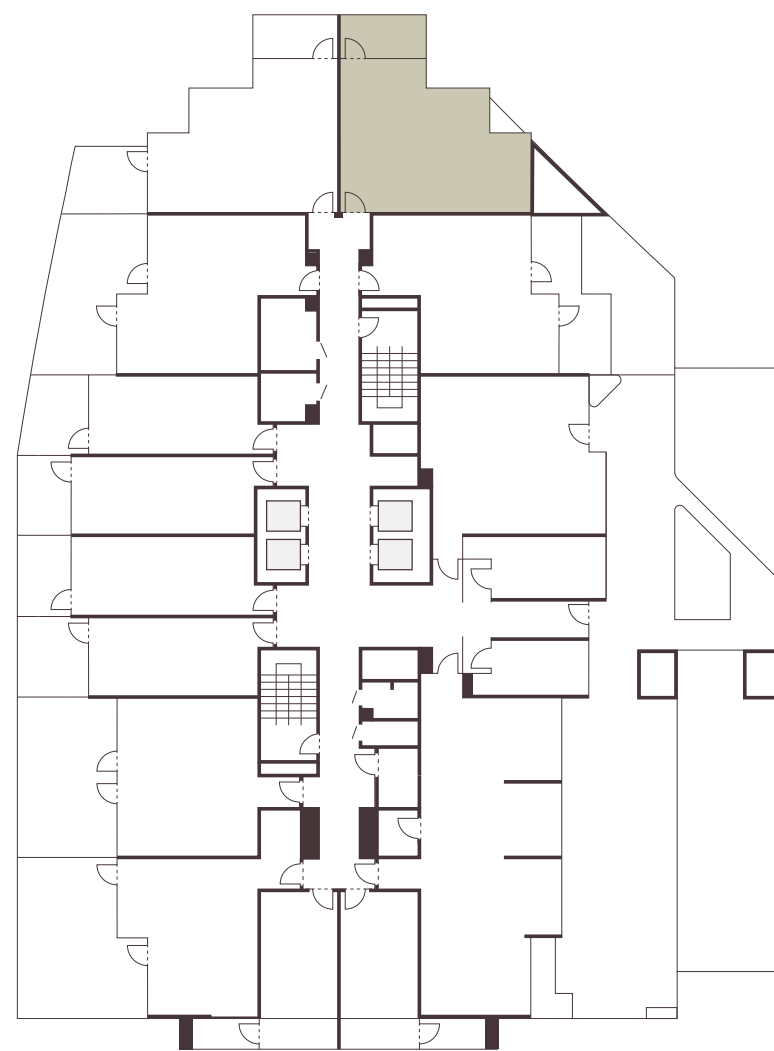

TYPE F 1 BEDROOM

INTERNAL LIVING AREA
692.12 SQ.FT

OUTDOOR LIVING AREA
94.83 SQ.FT

TOTAL LIVING AREA
786.95 SQ.FT