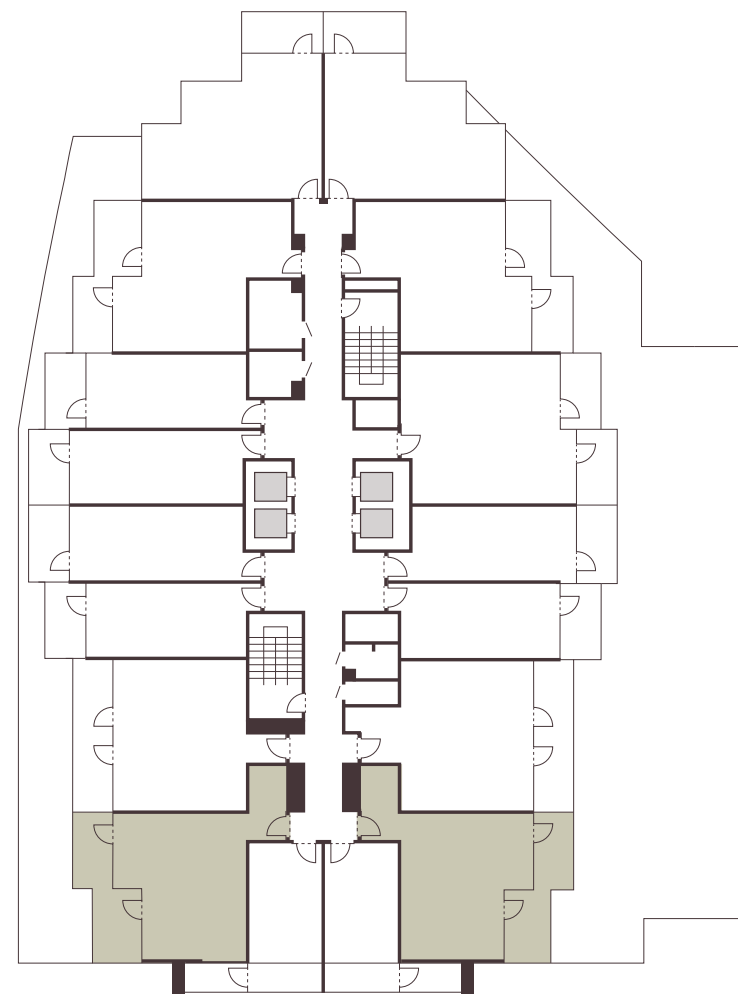

TYPE H
1 BEDROOM

INTERNAL LIVING AREA
636.36 SQ.FT

OUTDOOR LIVING AREA
189.98 SQ.FT

TOTAL LIVING AREA
826.35 SQ.FT