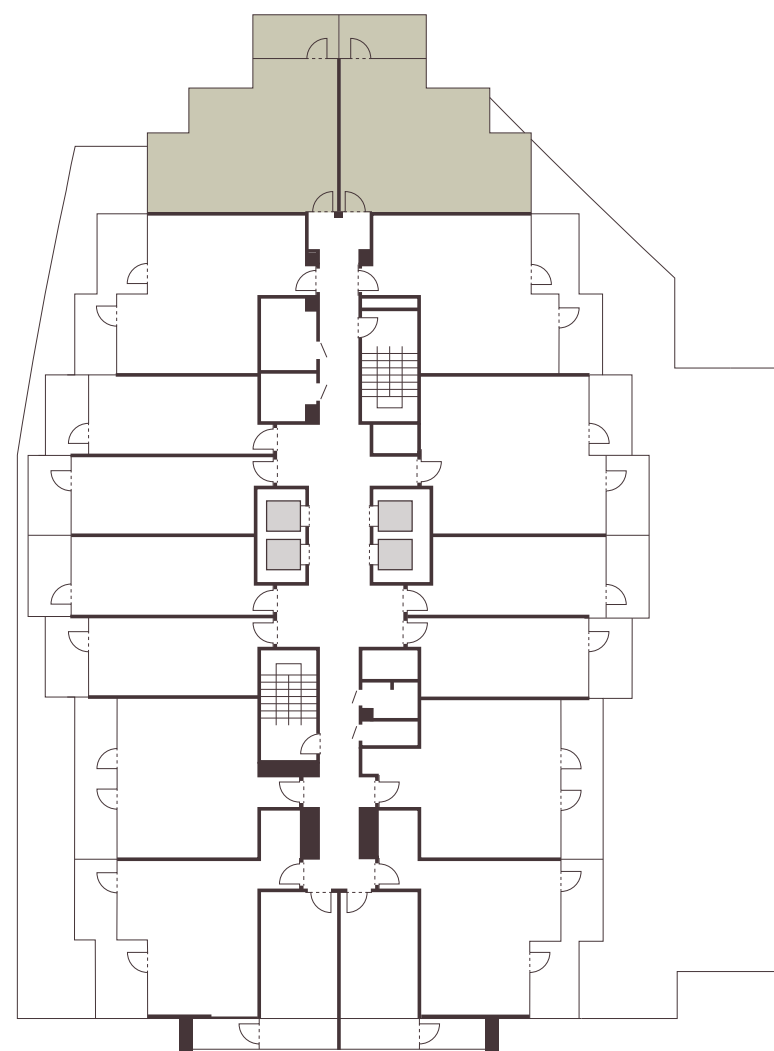

OUTDOOR LIVING AREA
94.83 SQ.FT

TOTAL LIVING AREA
786.95 SQ.FT

TYPICAL UNIT AREA
FLOOR PLAN

LEVEL 2-10

TYPE F
1 BEDROOM

INTERNAL LIVING AREA
692.12 SQ.FT

OUTDOOR LIVING AREA
94.83 SQ.FT

TOTAL LIVING AREA
786.95 SQ.FT