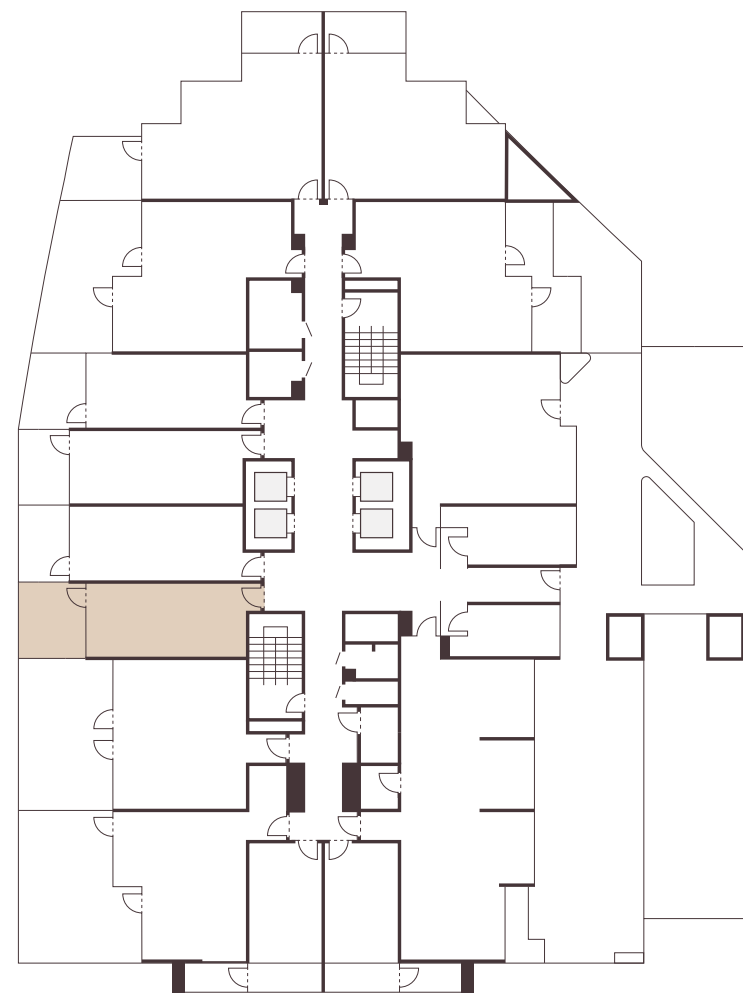

TYPE D STUDIO

INTERNAL LIVING AREA
394.07 SQ.FT

OUTDOOR LIVING AREA
164.58 SQ.FT

TOTAL LIVING AREA
558.65 SQ.FT