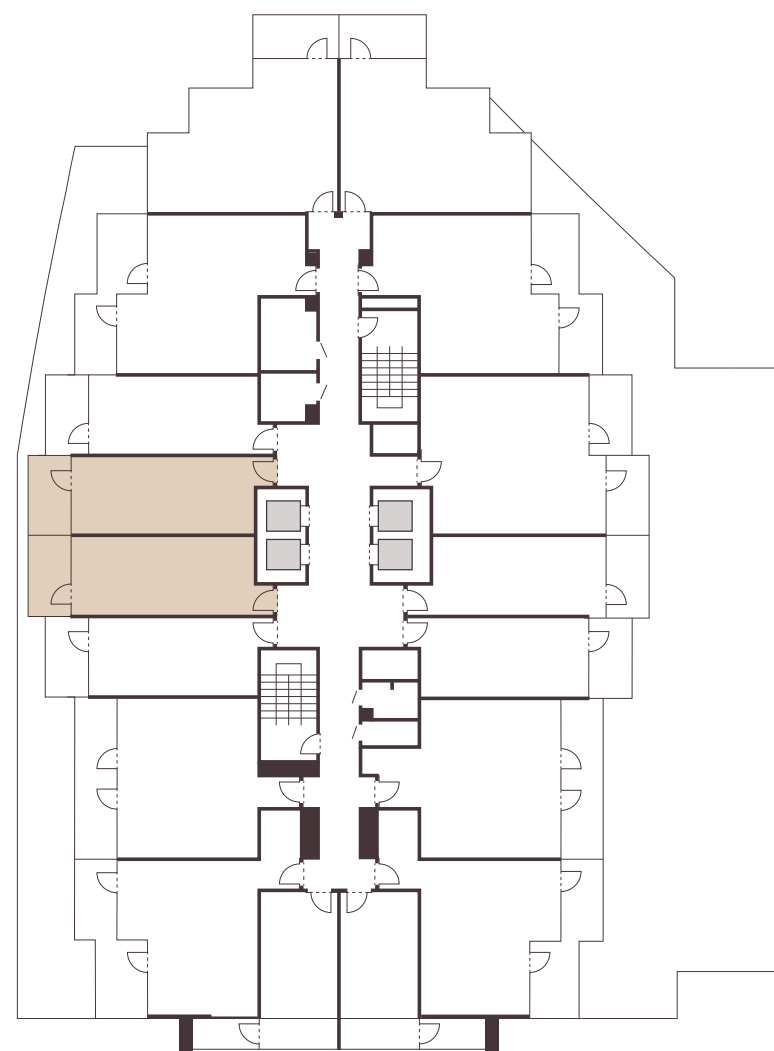

TYPE G STUDIO

INTERNAL LIVING AREA
419.58 SQ.FT

OUTDOOR LIVING AREA
91.60 SQ.FT

TOTAL LIVING AREA
511.18 SQ.FT