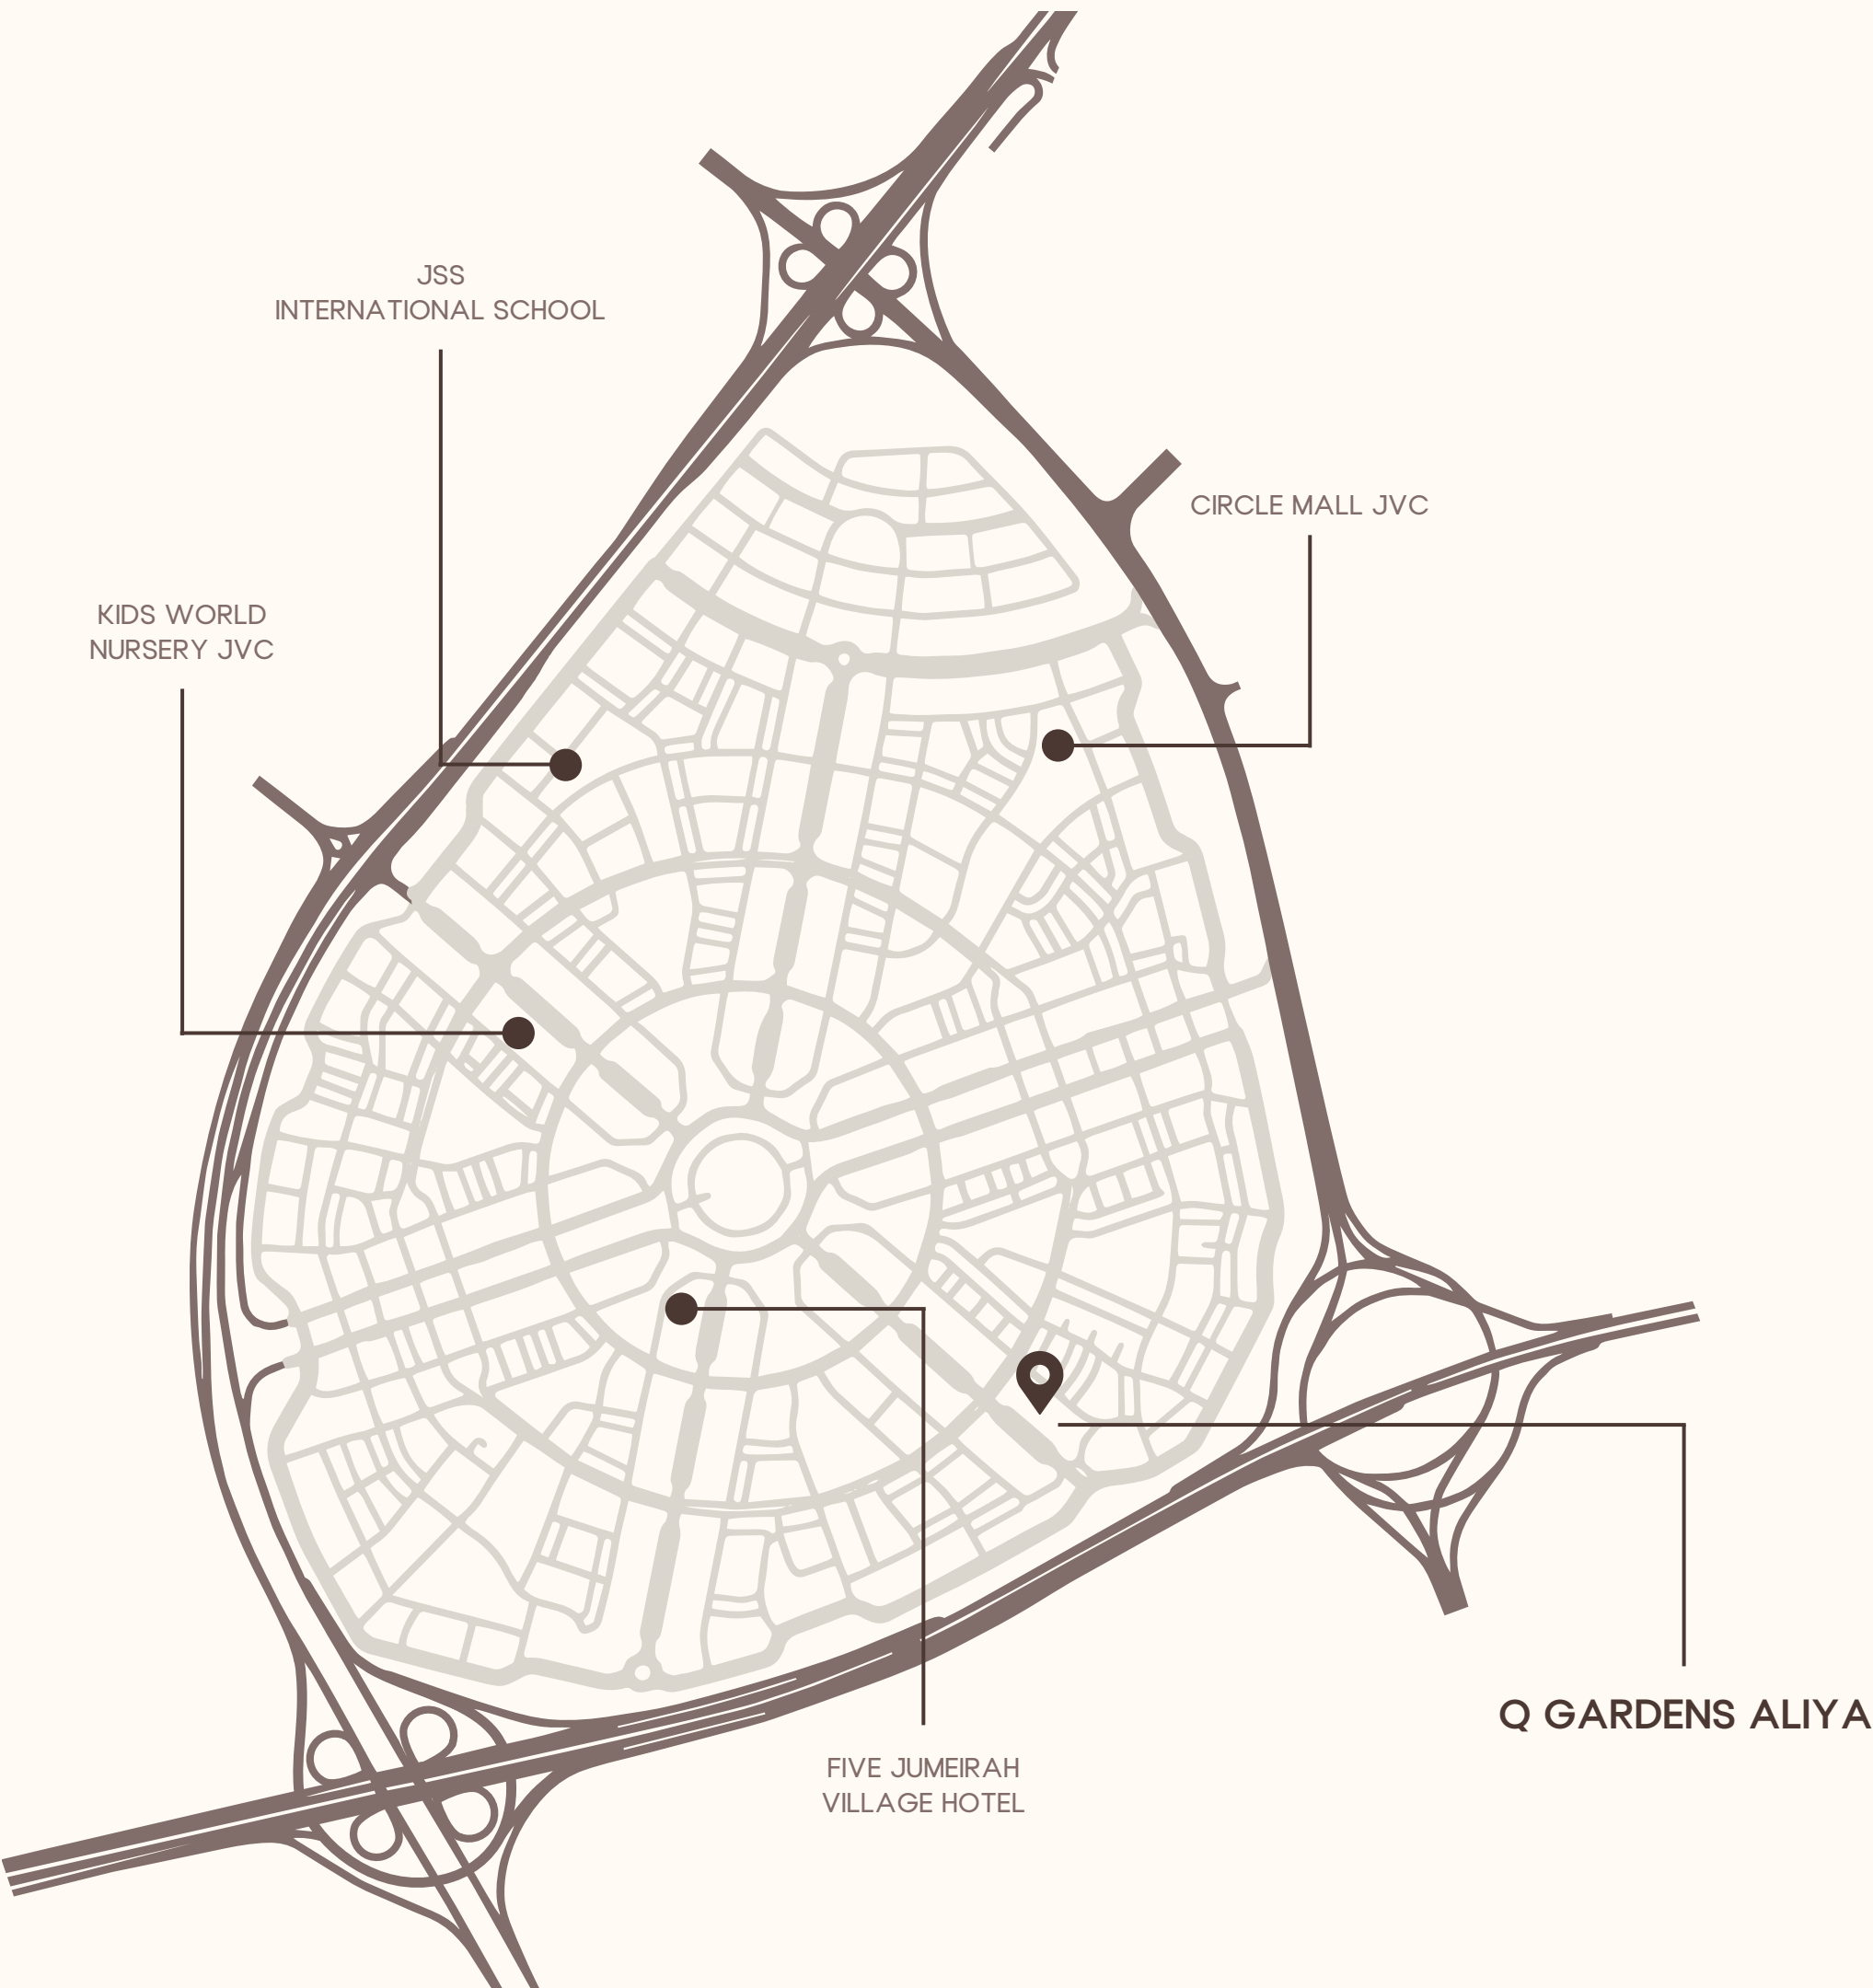

JOGGING TRACK SQUASH COURT

CINEMA ROOM FOR RESIDENTS

BARBEQUE & GRILL AREA

Located in District 12, near the entrances and exits of the JVC.

**7 MINUTES**  
Dubai Hills Mall

**10 MINUTES**  
Mall of the Emirates

**10 MINUTES**  
Dubai Marina

**15 MINUTES**  
Downtown Dubai & Burj Khalifa

**18 MINUTES**  
The Palm Jumeirah

**20 MINUTES**  
Jumeirah Beach

**28 MINUTES**  
Dubai World Central

**25 MINUTES**  
Dubai International Airport

**15 MINUTES**  
Burj Al Arab

**20 MINUTES**  
Museum of the Future

---

**\*\*Disclaimer:\*\*** All dimensions are in metric, measured to wall finishes. All materials, dimensions, and drawings are approximate. Information is subject to change without notice, at AYS Developers' absolute discretion. Actual area may vary from the stated area. Drawings are not to scale. All images used are for illustrative purposes only and do not represent the actual size, features, specifications, fittings, and furnishings. AYS Developers reserve the right to make revisions or alterations, at their absolute discretion, without any liability whatsoever.