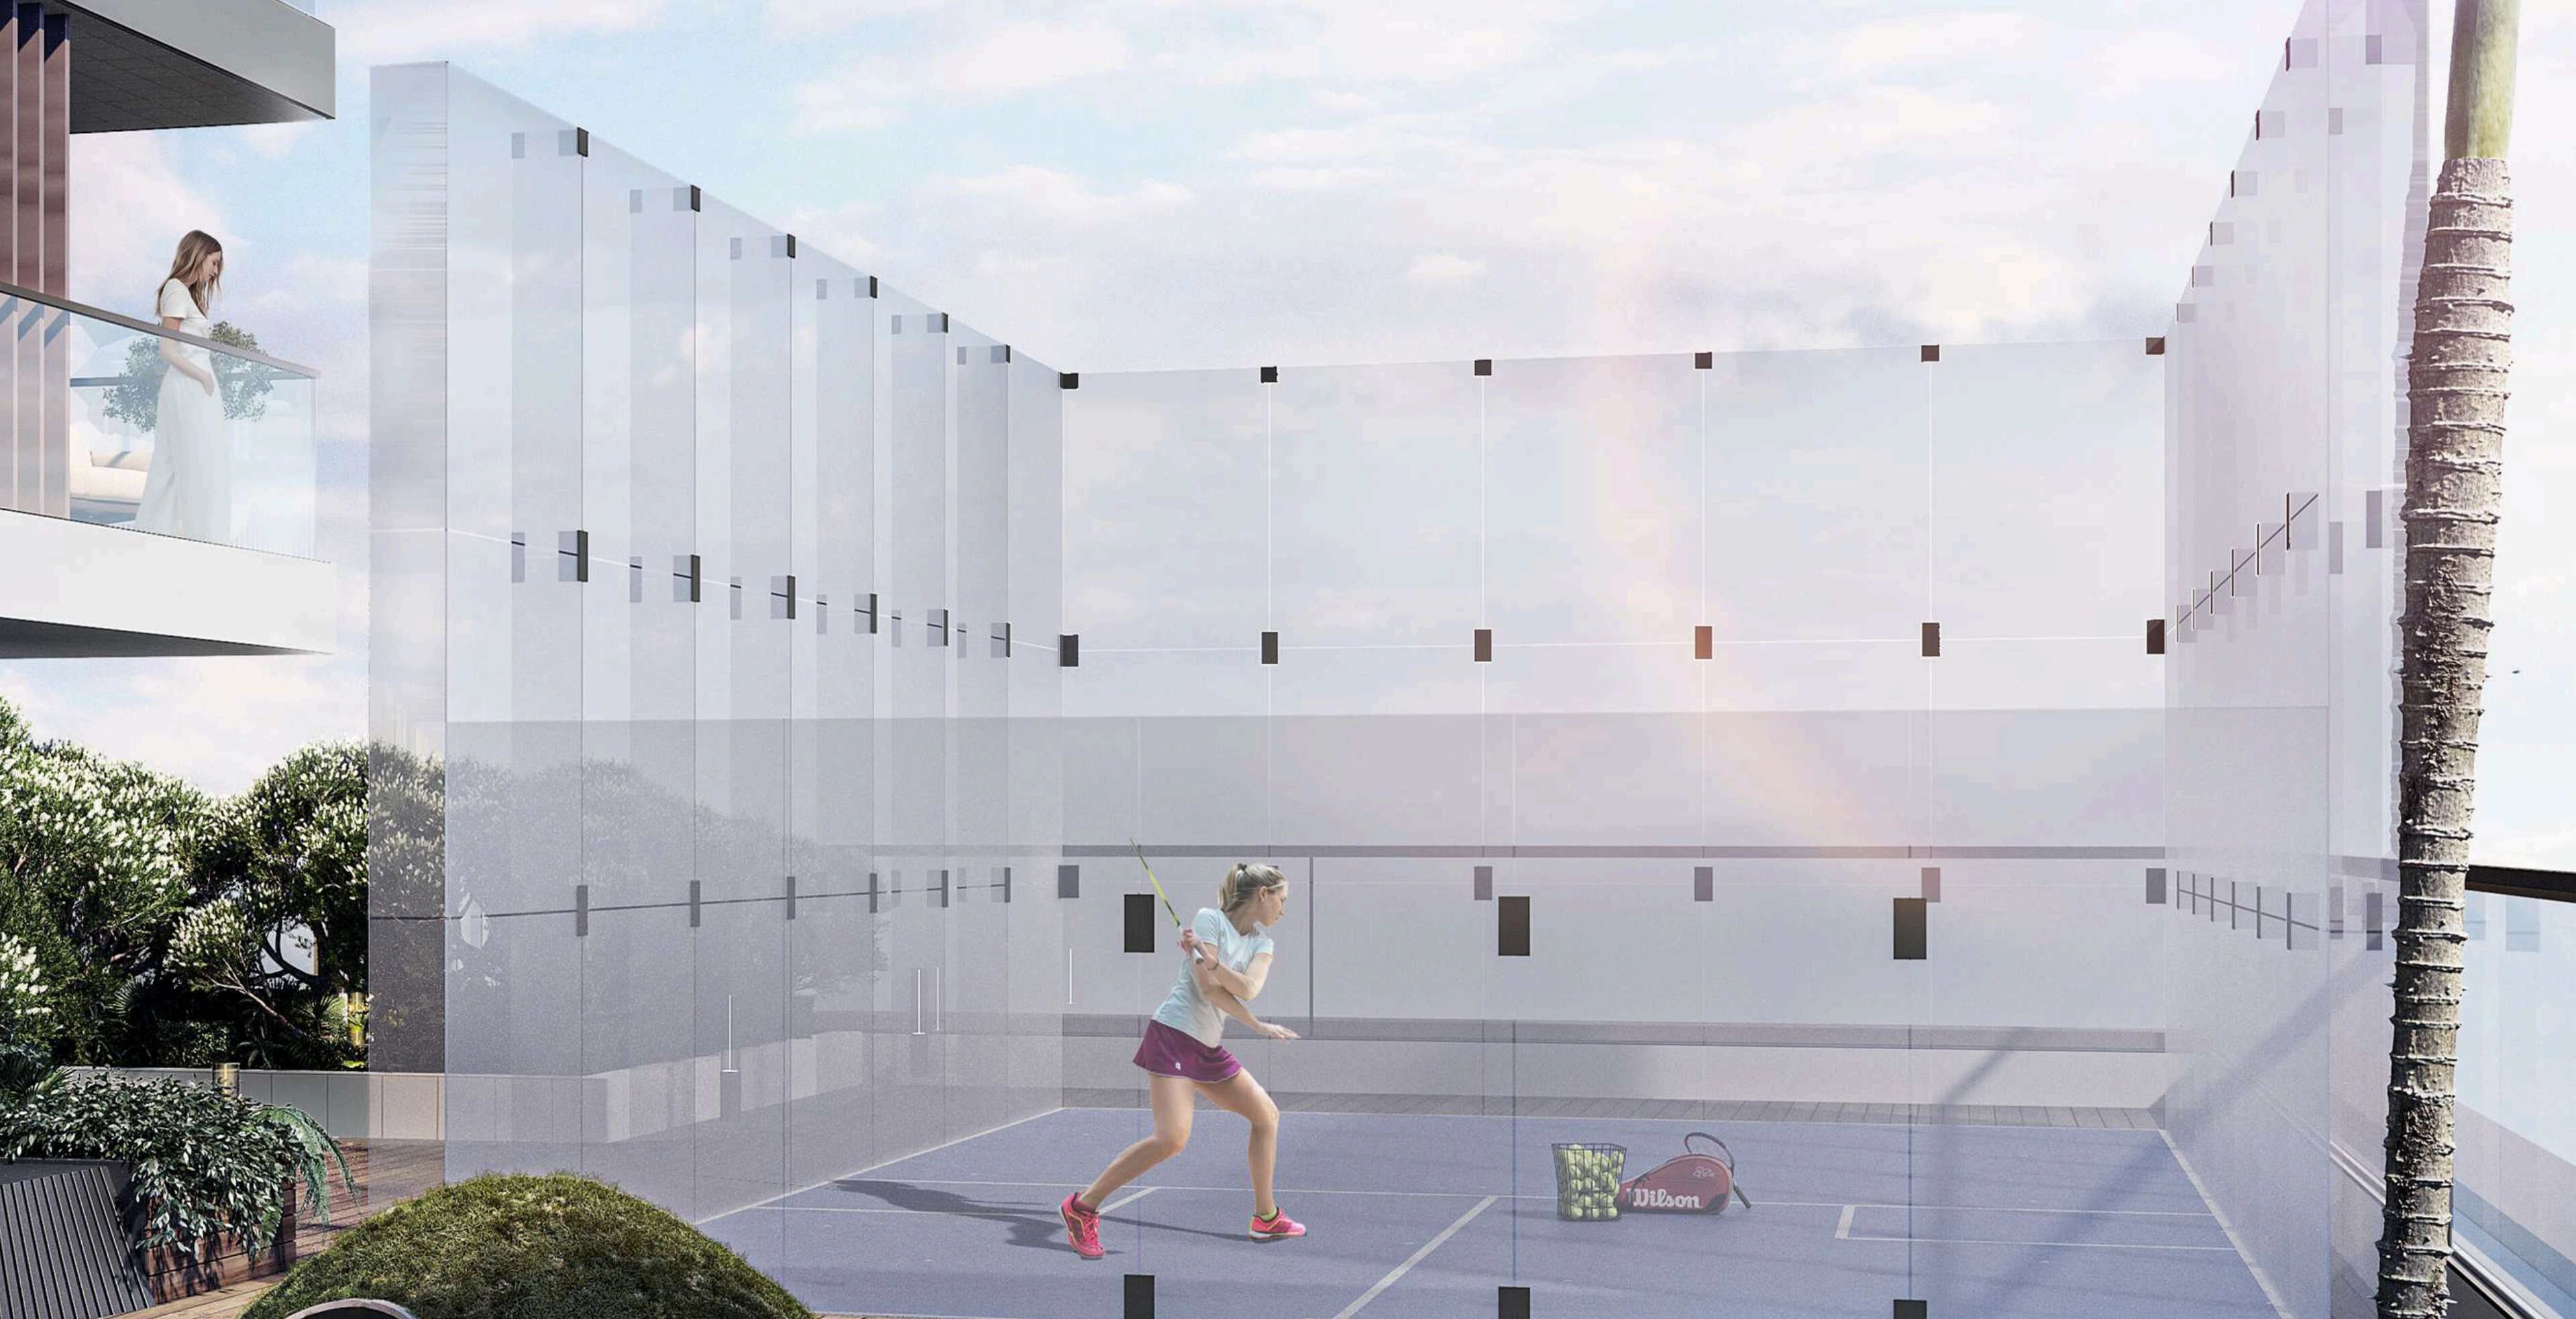

ASPIRING TO BE CLASSY

DESIGNED BY ALEENA WAQAS

VILLEROY AND BOCH

NO  
EXCUSES

GYM

SWIMMING-POOL

SALT WATER POOL

OUTDOOR & INDOOR KIDS PLAY AREA

# ENTERTAINMENT FACILITIES

---

- Entertainment Arcade & Game Room  
(Billiards, Table Tennis, Golf Simulator)
- Rooftop Sky Garden Lounge Area
- Business Lounge / Co-working Spaces with  
Conference Room, Espresso Bar &  
Panoramic City View
- Cycling Studio