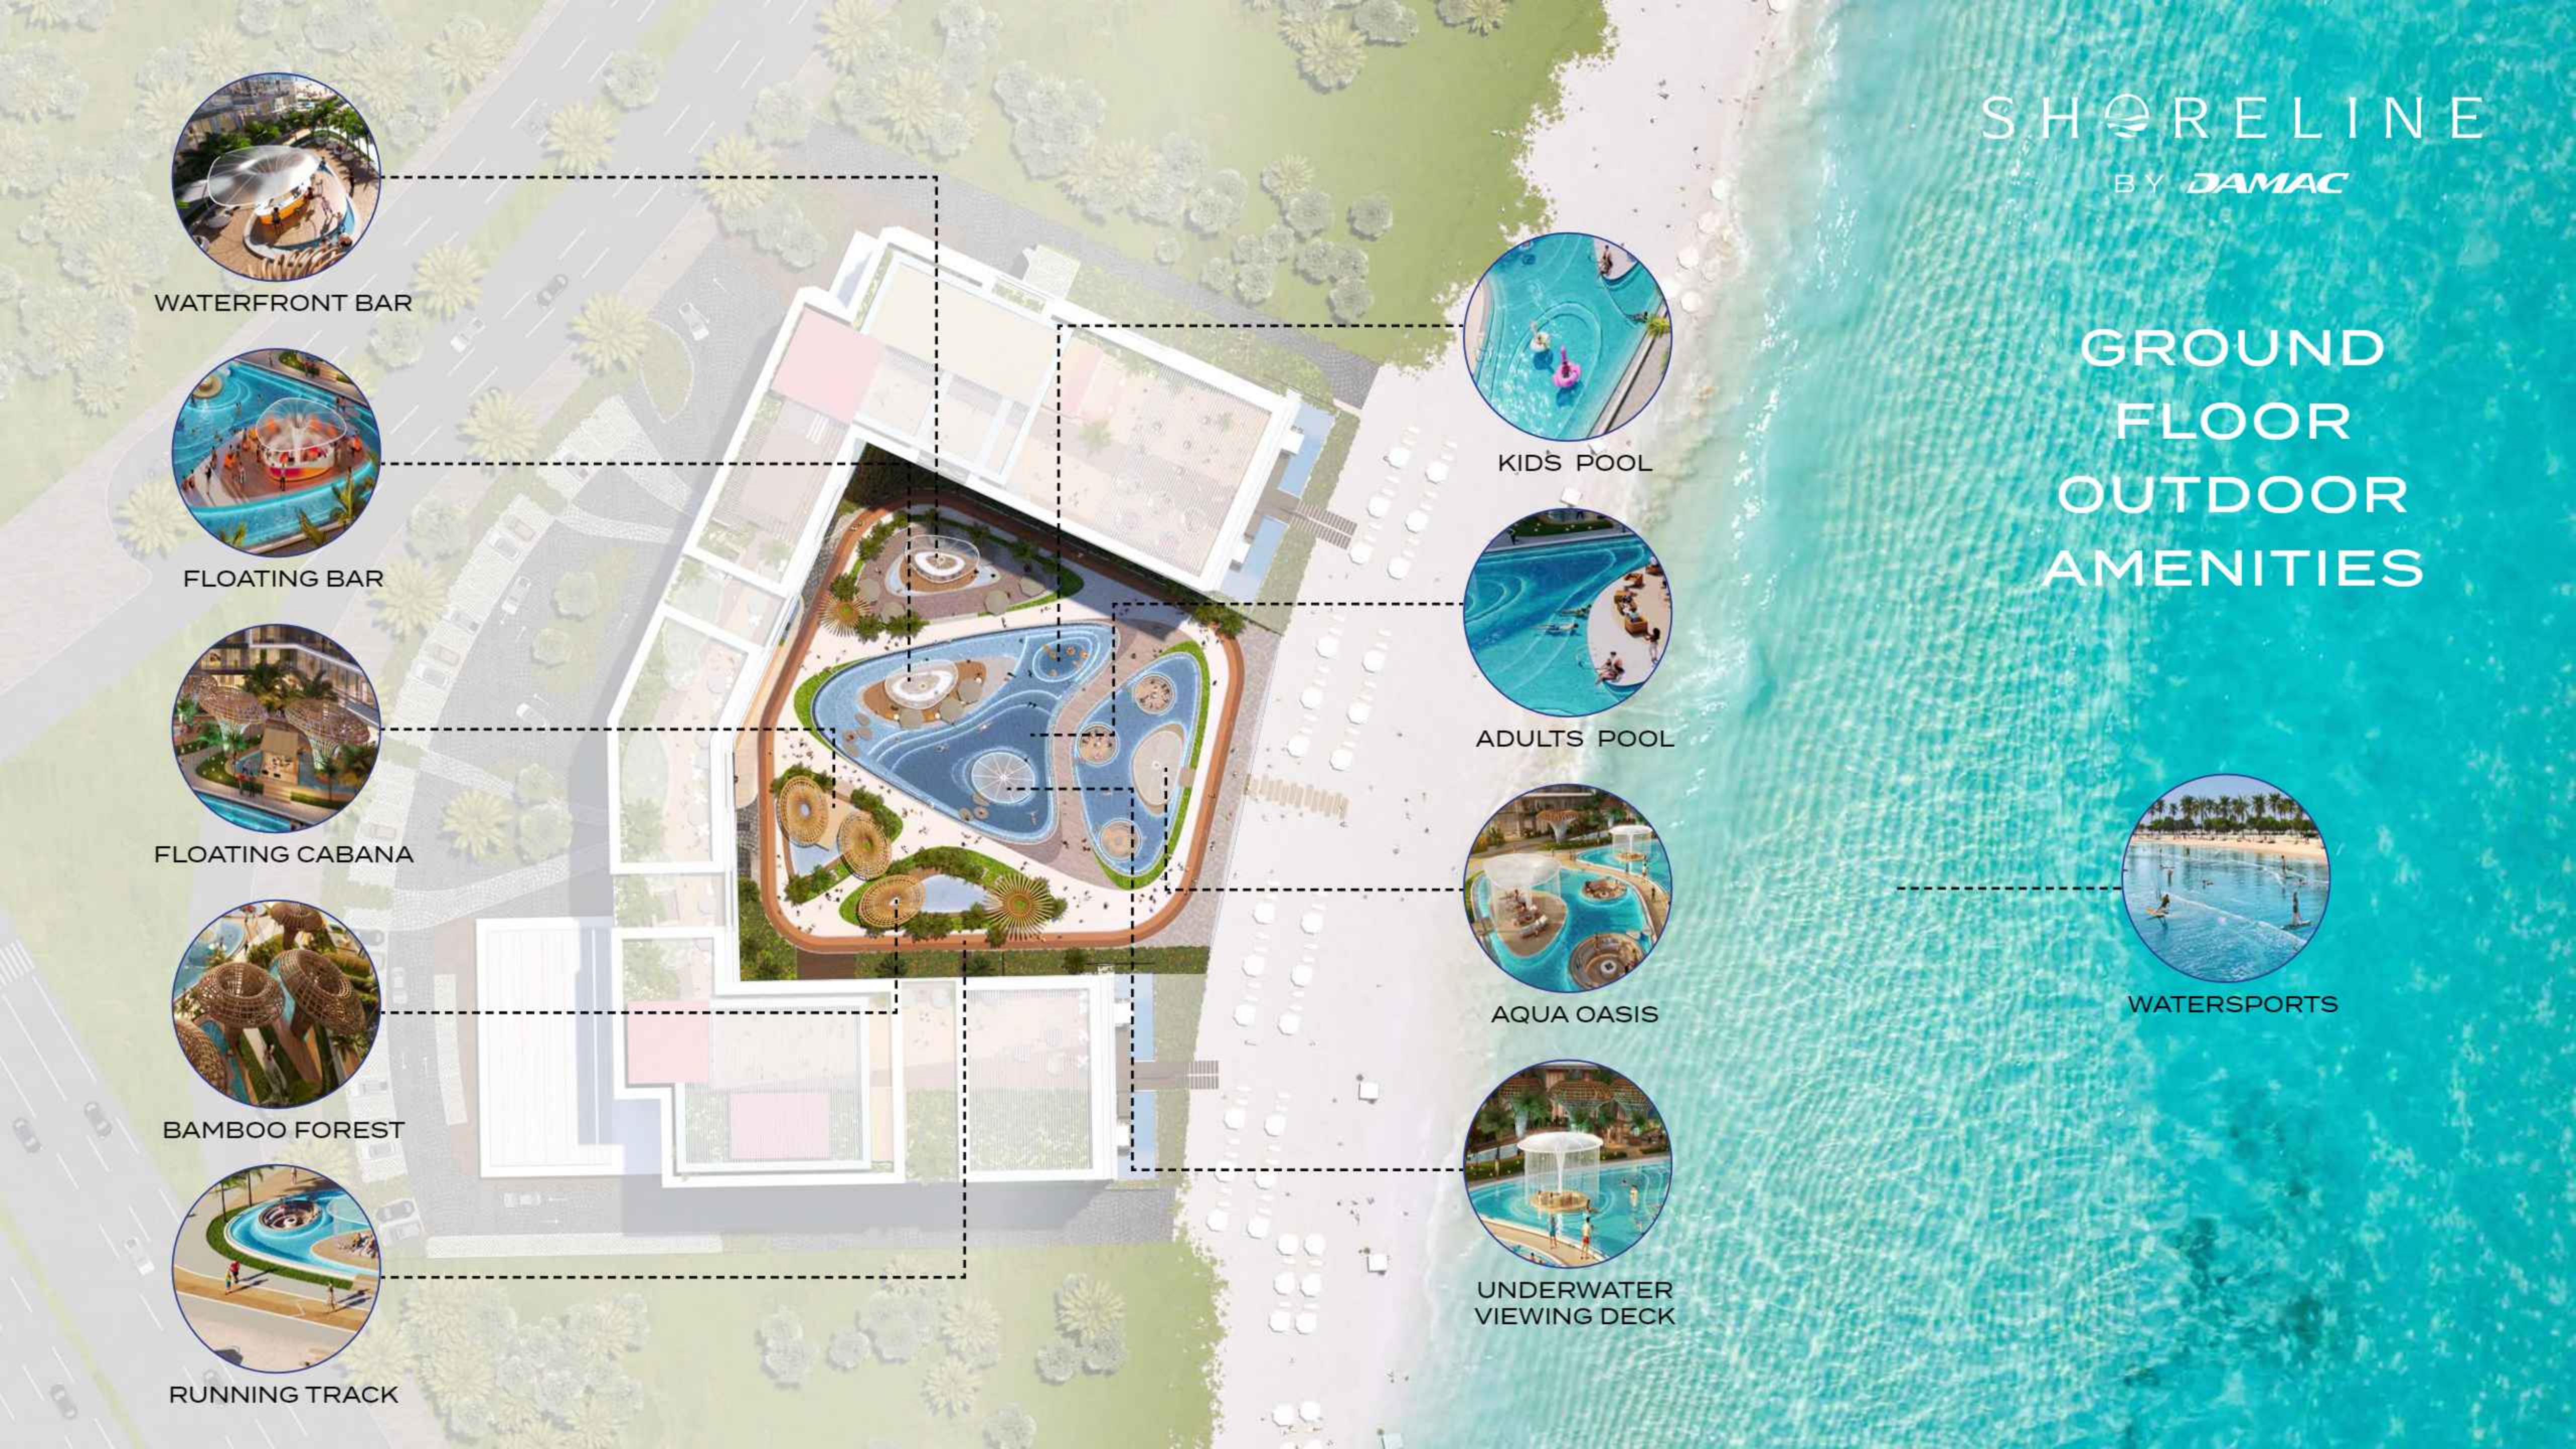

AL MARJAN ISLAND

SHORELINE

BY *DAMAC*

THE LOCATION

SHORELINE

BY **DAMAC**

- **Al Hamra Mall**
10 minutes
- **Al Marjan Island Beach**
5-minute drive or a leisurely walk
- **Al Hamra Marina & Yacht Club**
15 minute
- **Ras Al Khaimah Corniche**
20 minutes
- **Ice Land Water Park**
15 minutes

TOWNHOUSES
ADULT POOL
WATERSPORTS
KIDS POOL
AQUA OASIS
RUNNING TRACK
UNDERWATER VIEWING DECK
BAMBOO FOREST
GYM
SPA
FLOATING CABANA
WATERFRONT BAR
FLOATING BAR

SHORELINE

BY DAMAC

GROUND FLOOR OUTDOOR AMENITIES

WATERFRONT BAR

FLOATING BAR

FLOATING CABANA

BAMBOO FOREST

RUNNING TRACK

KIDS POOL

ADULTS POOL

AQUA OASIS

UNDERWATER VIEWING DECK

WATERSPORTS

SHORELINE

BY DAMAC

FLOOR PLANS

FLOOR PLANS

SHORELINE

BY DAMAC