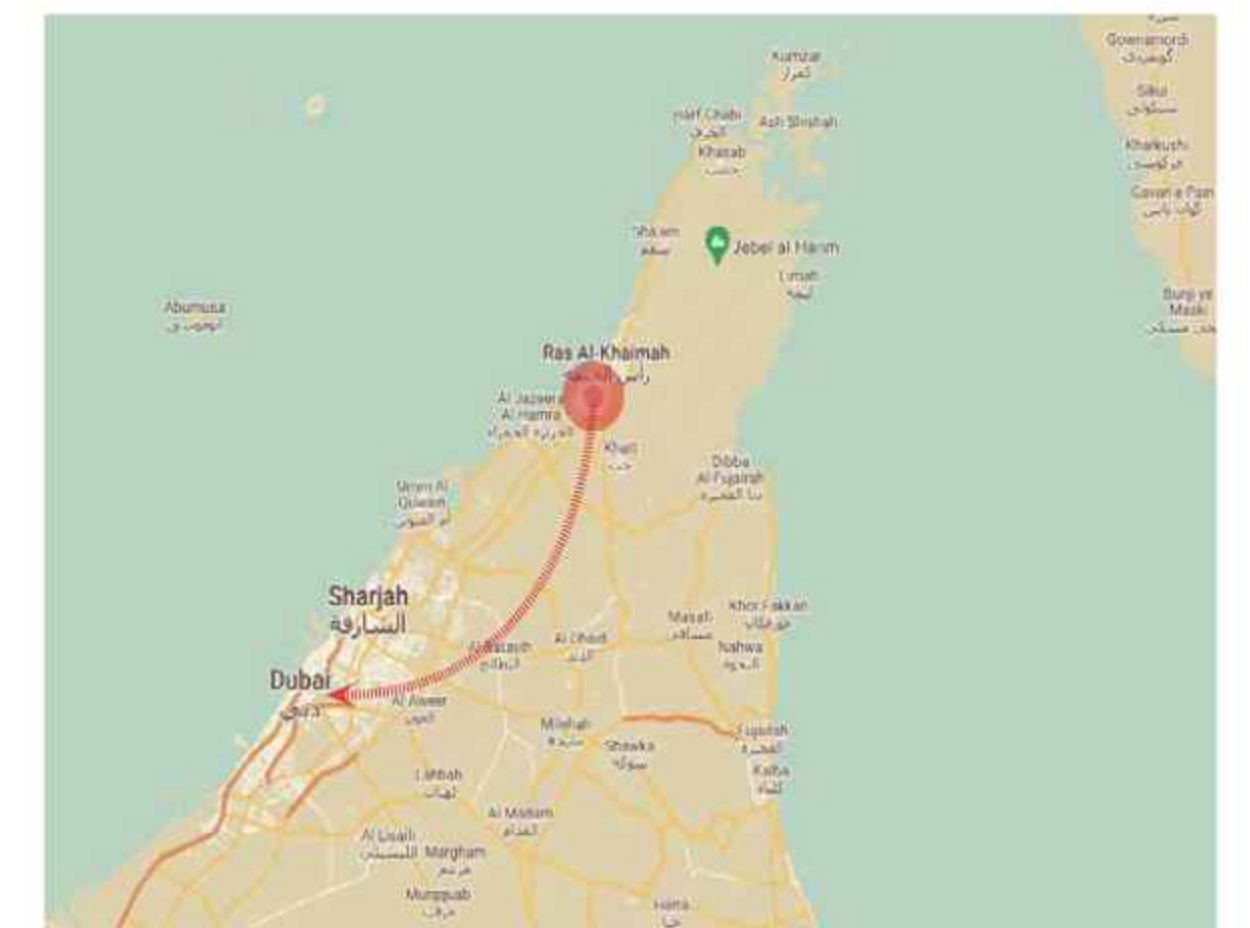

AL MARJAN ISLAND

SHORELINE

BY *DAMAC*

THE LOCATION

SHORELINE

BY **DAMAC**

- **Al Hamra Mall**
10 minutes
- **Al Marjan Island Beach**
5-minute drive or a leisurely walk
- **Al Hamra Marina & Yacht Club**
15 minute
- **Ras Al Khaimah Corniche**
20 minutes
- **Ice Land Water Park**
15 minutes