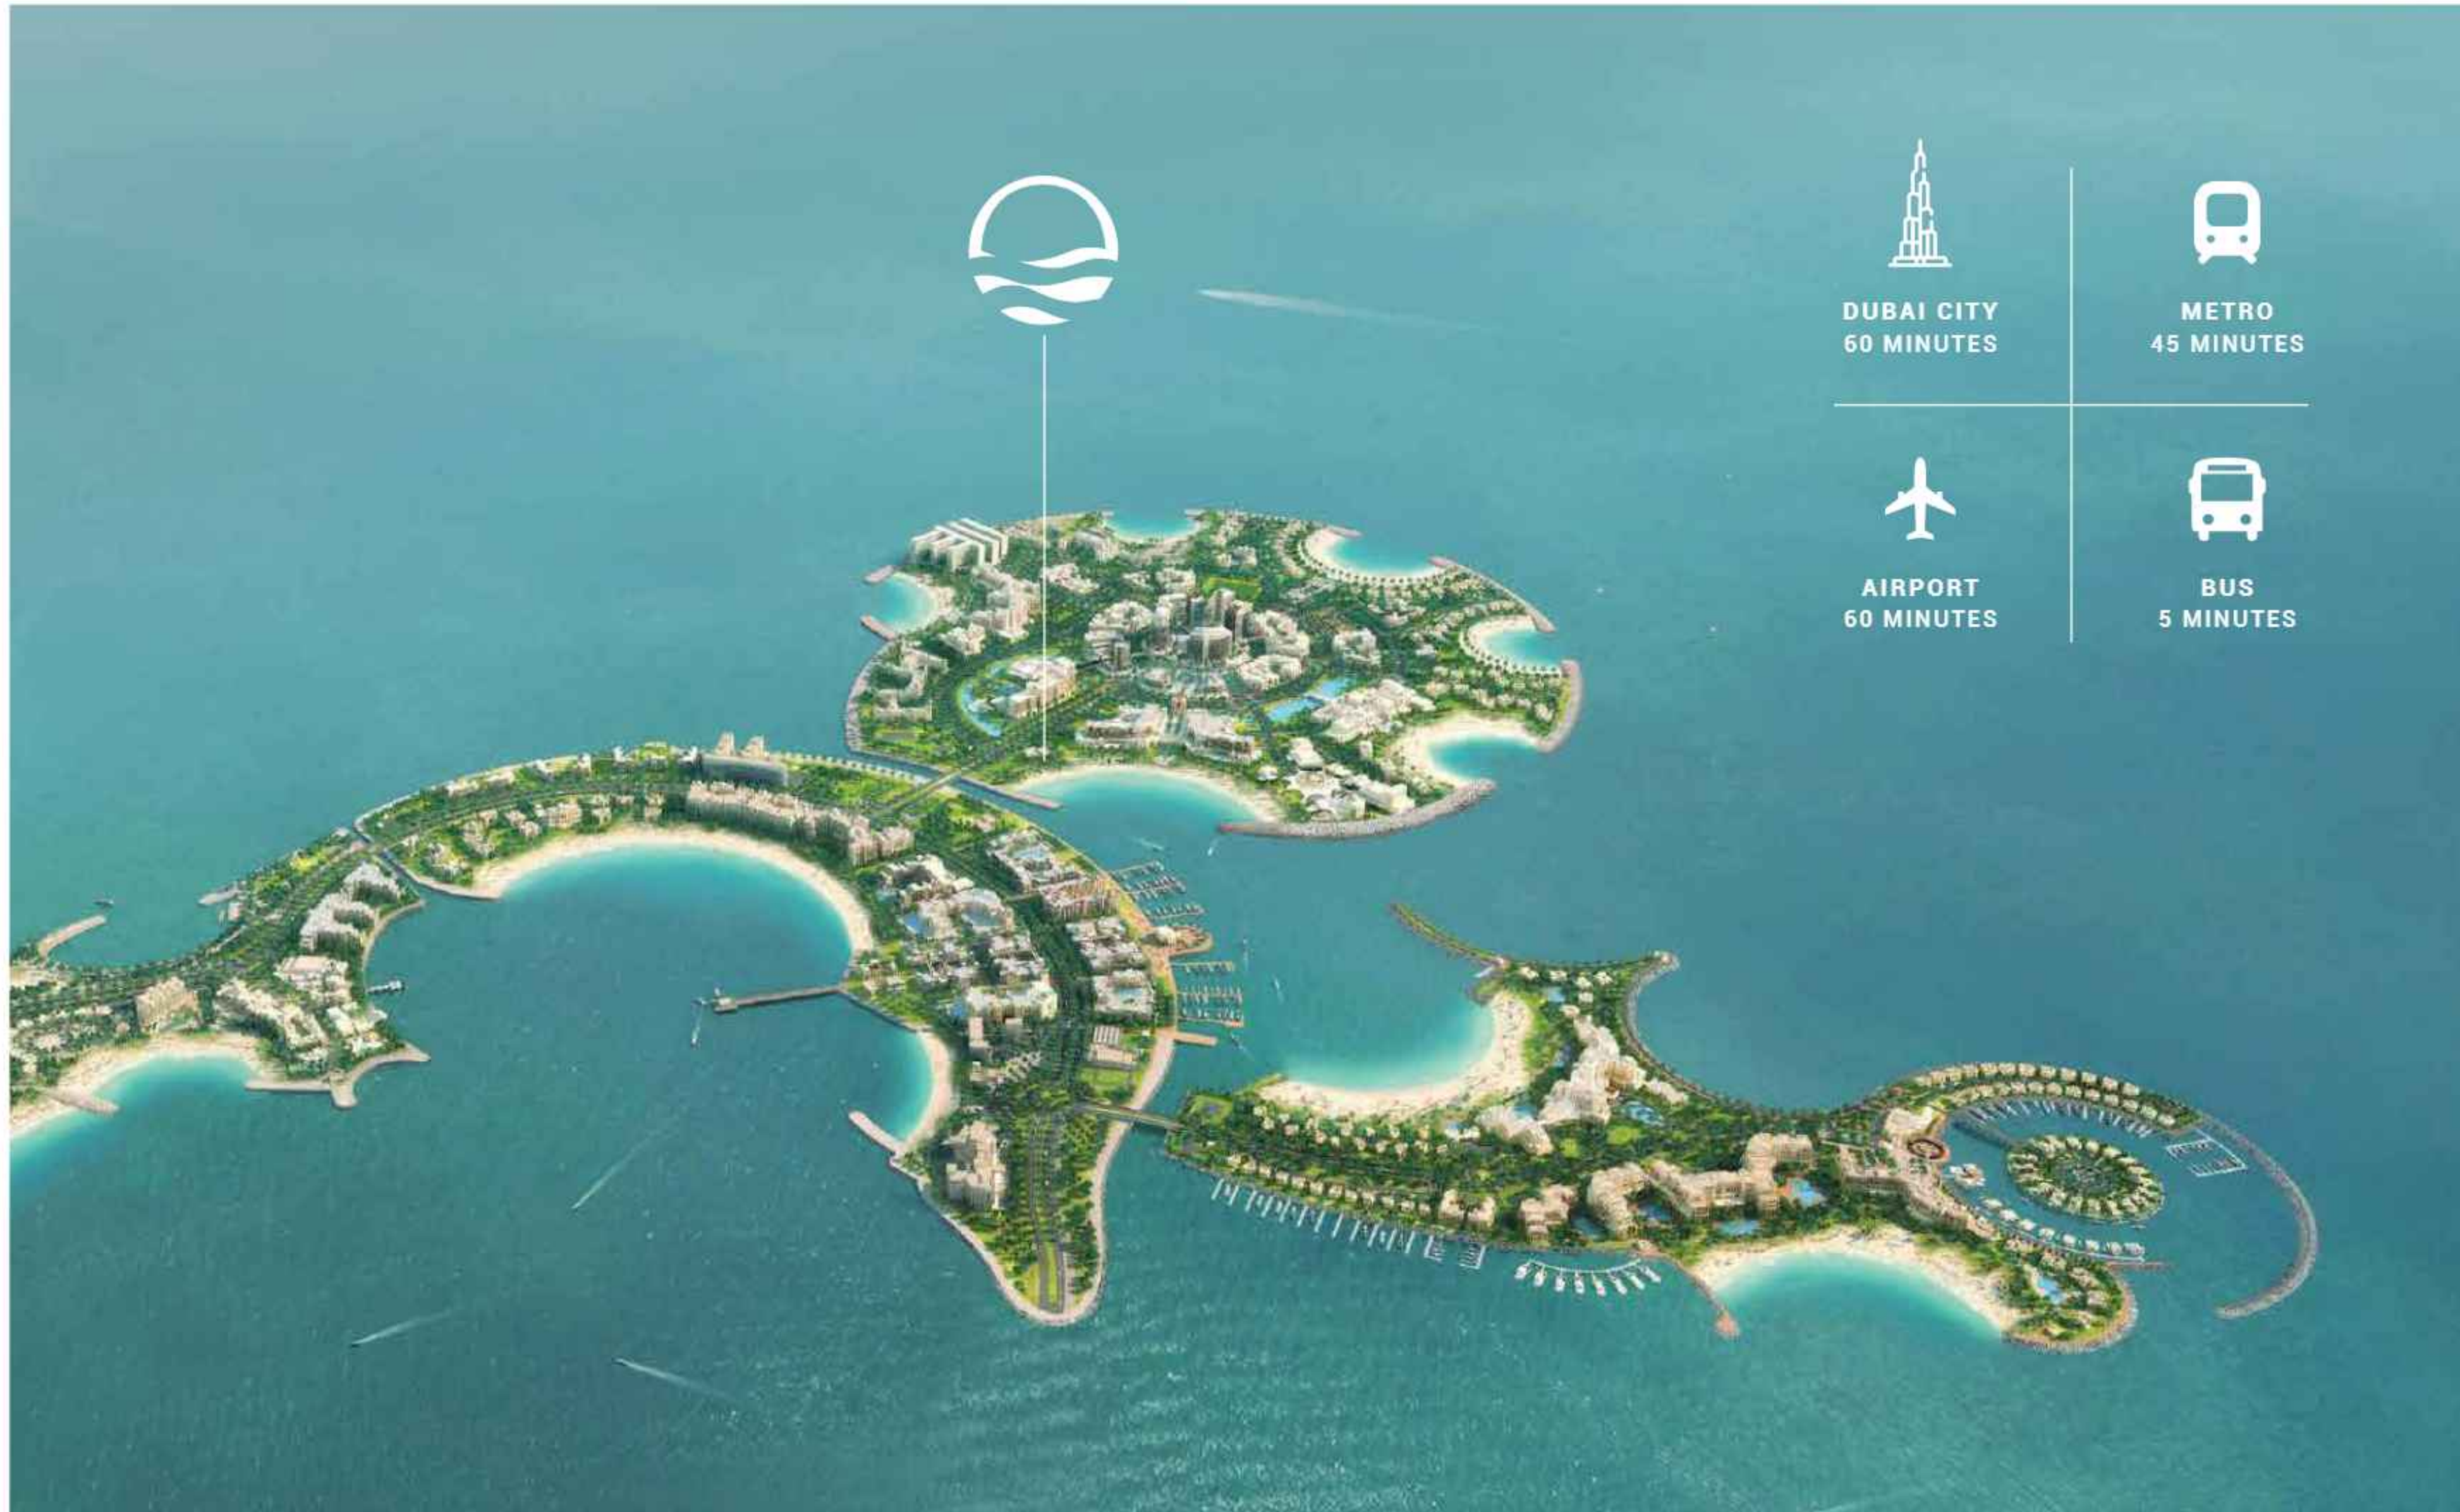

AL MARJAN ISLAND

SHORELINE

BY *DAMAC*

THE LOCATION

SHORELINE

BY **DAMAC**

- **Al Hamra Mall**
10 minutes
- **Al Marjan Island Beach**
5-minute drive or a leisurely walk
- **Al Hamra Marina & Yacht Club**
15 minute
- **Ras Al Khaimah Corniche**
20 minutes
- **Ice Land Water Park**
15 minutes

TOWNHOUSES
ADULT POOL
WATERSPORTS
KIDS POOL
AQUA OASIS
RUNNING TRACK
UNDERWATER VIEWING DECK
BAMBOO FOREST
GYM
SPA
FLOATING CABANA
WATERFRONT BAR
FLOATING BAR

SHORELINE

BY DAMAC

GROUND FLOOR OUTDOOR AMENITIES