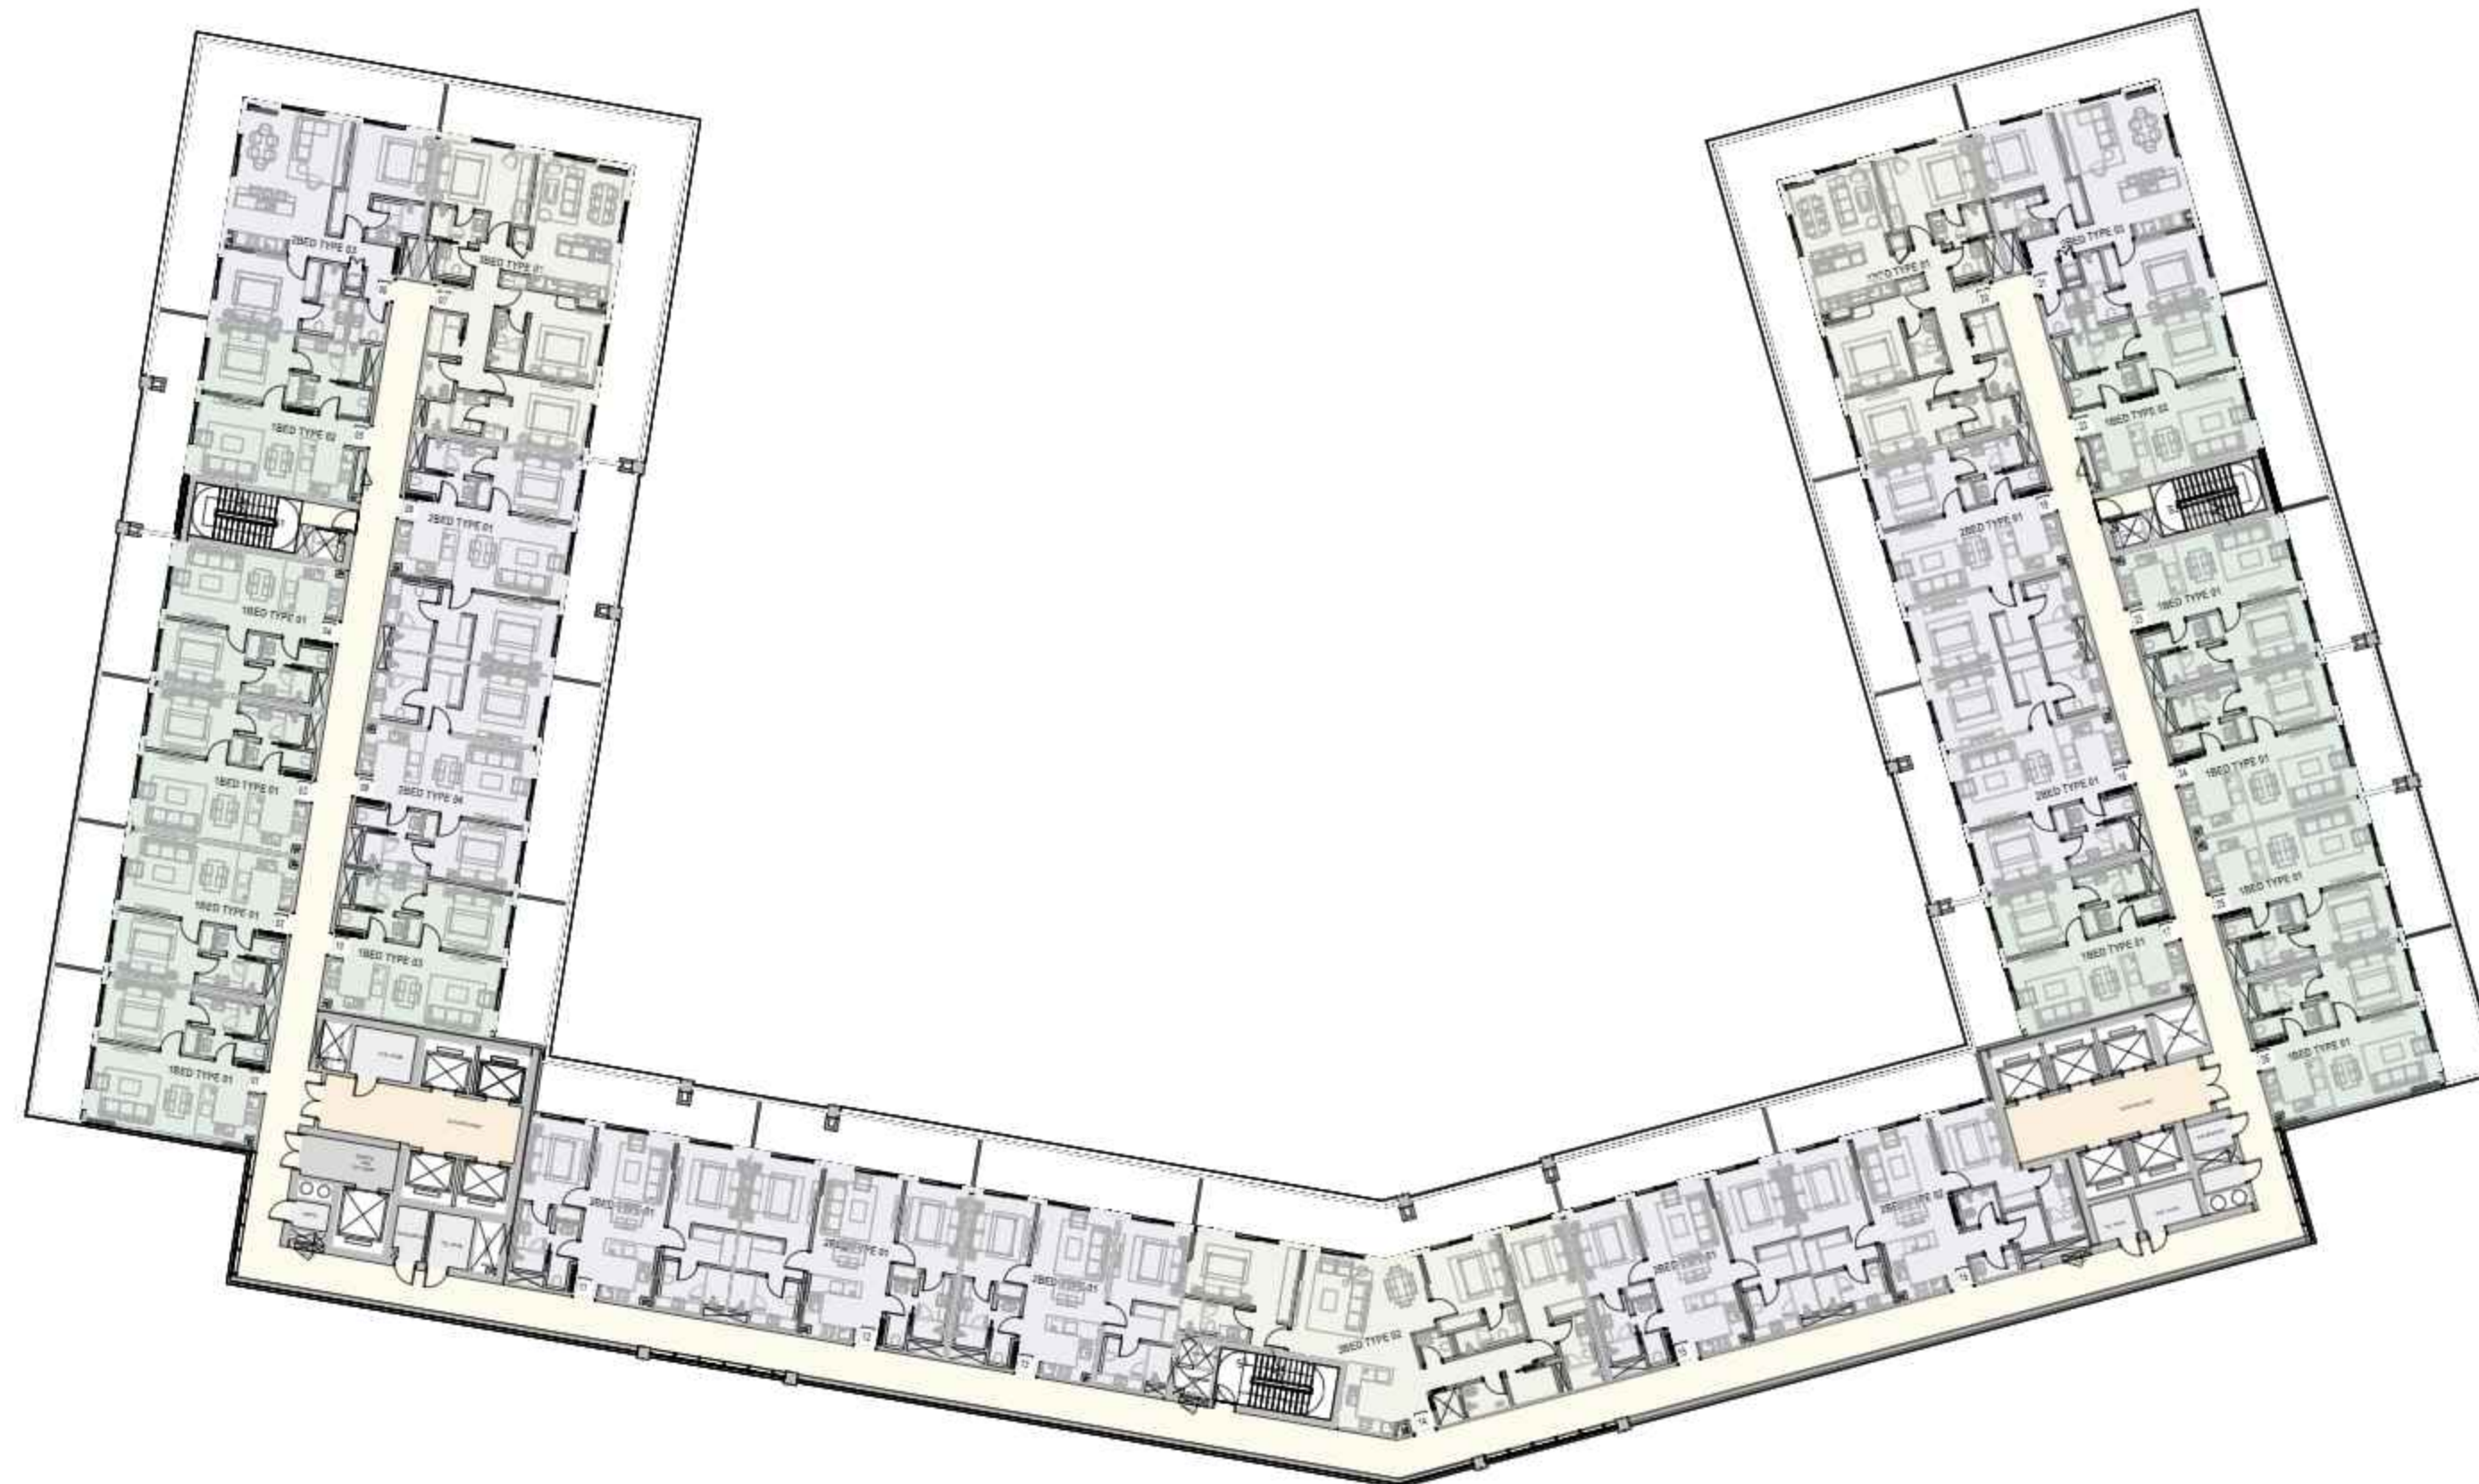

AL MARJAN ISLAND

SHORELINE

BY *DAMAC*

THE LOCATION

SHORELINE

BY **DAMAC**

- **Al Hamra Mall**
10 minutes
- **Al Marjan Island Beach**
5-minute drive or a leisurely walk
- **Al Hamra Marina & Yacht Club**
15 minute
- **Ras Al Khaimah Corniche**
20 minutes
- **Ice Land Water Park**
15 minutes

TYPICAL FLOOR PLAN

UNIT MIX (PROJECTED)

- 1 BEDROOM - LUXURY
- 2 BEDROOM - LUXURY
- 3 BEDROOM - LUXURY
- OPEN SEA VIEW

SHORELINE

BY DAMAC

TOWER CONFIGURATION

SHORELINE

BY DAMAC

2B + GF + 16F + R

ROOF LEVEL

CROWN AMENITIES

SUNSET BAR
PANORAMA VIEW
INFINITY RELAX

ZEN GARDEN
YOGA

1st-16th LEVEL

1-BEDROOM
2-BEDROOM
3-BEDROOM

GROUND LEVEL

4-BEDROOM TOWNHOUSE

FLOOR PLANS

SHORELINE

BY DAMAC

LOWER FLOOR

UPPER FLOOR

5-BEDROOM TOWNHOUSE

An aerial photograph of a beach with turquoise water and white foam. The text "THANK YOU" is centered in the middle of the image.