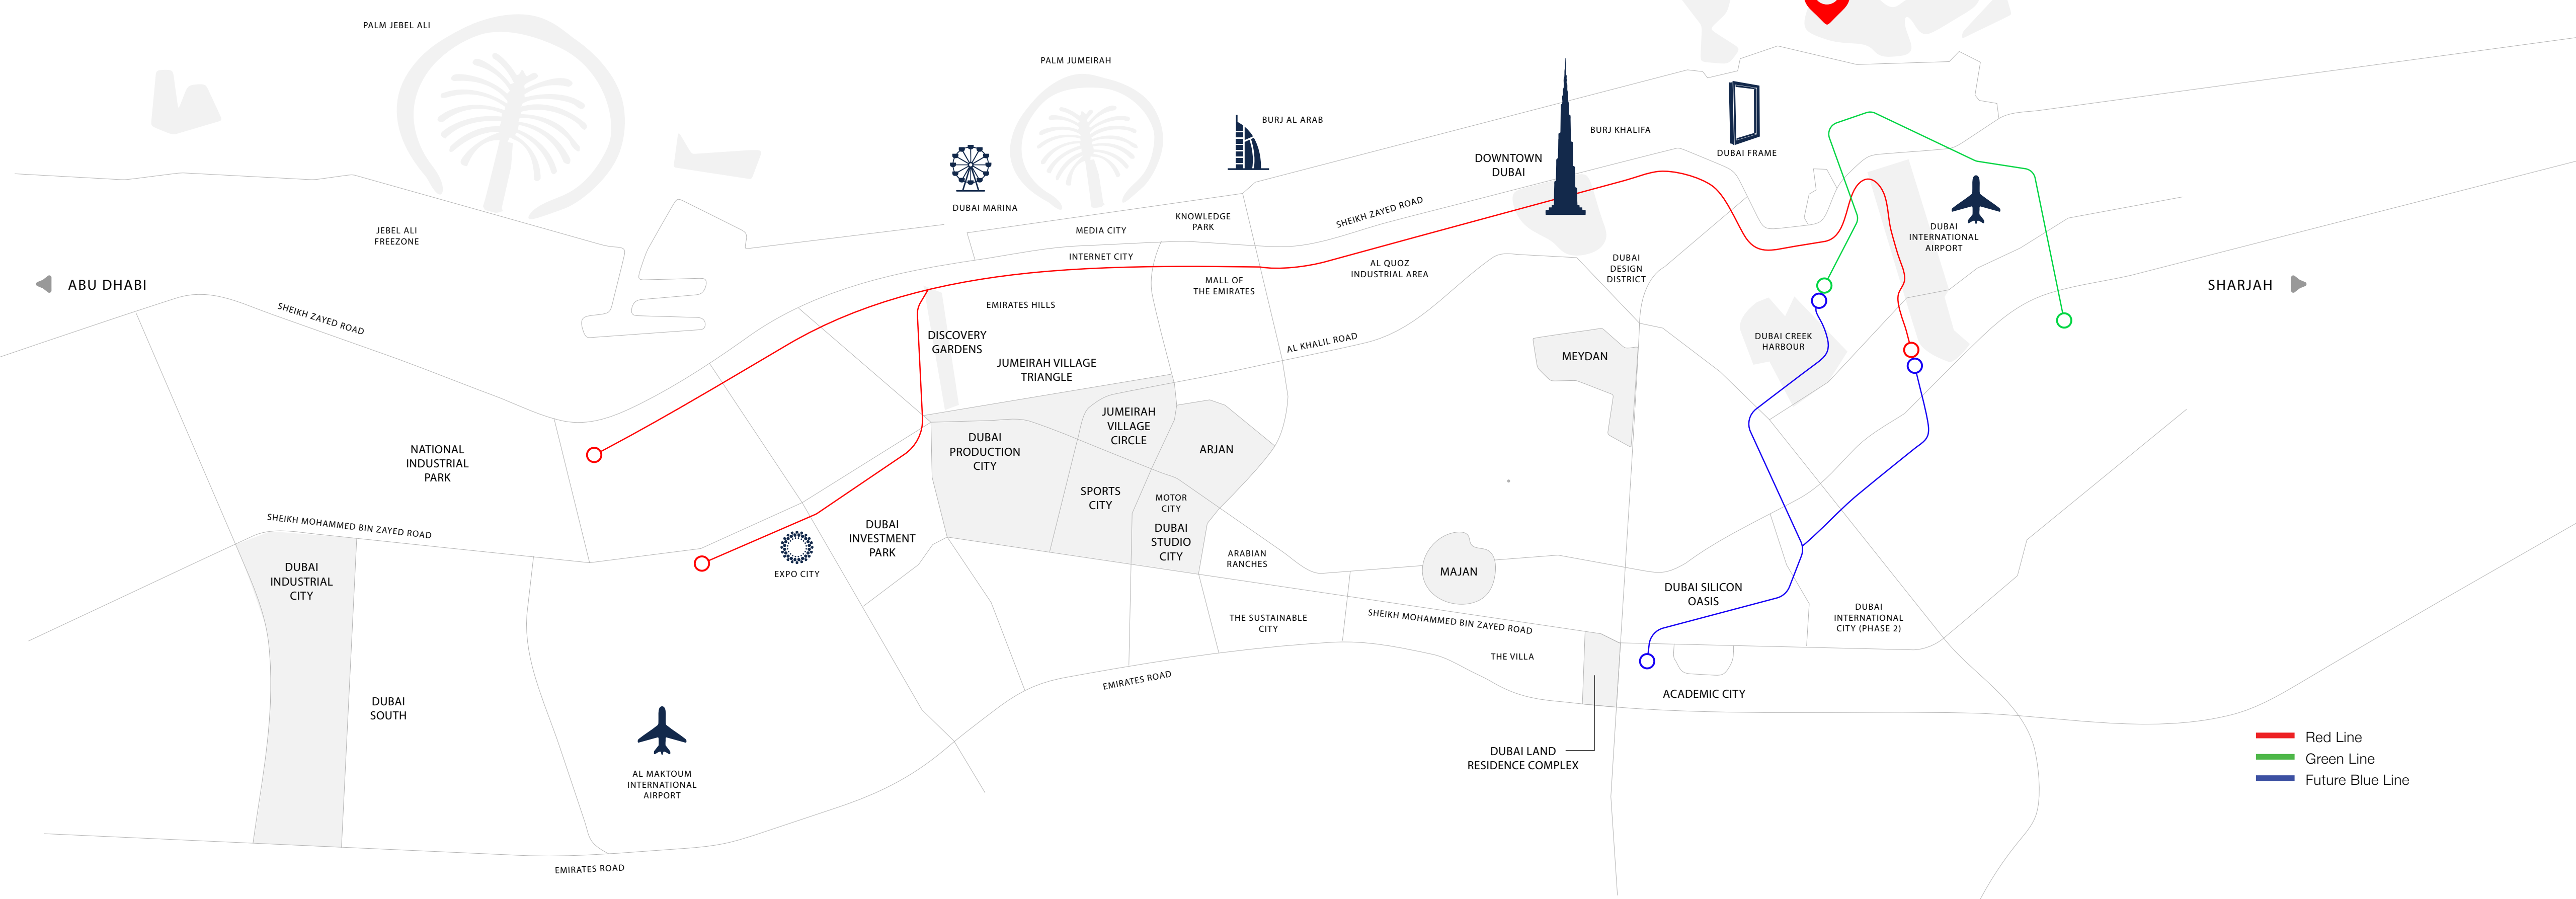

FORM THAT FOLLOWS TRANQUILITY

Inspired by the gentle movement of the sea and sculpted with intention, SAMANA Ocean Crest presents a bold yet graceful architectural identity.

Clean lines, layered textures, and organic curves come together in a composition that reflects its coastal surroundings. With only 56 residences, Ocean Crest offers a rare sense of privacy in an emerging island destination, where contemporary design rises in harmony with the horizon.

WHERE LAND EMBRACES THE SEA

SAMANA Ocean Crest is a serene expression of island living. Tucked within the prestigious Dubai Islands, this coastal address blends architectural grace with breathtaking surroundings. Where every view opens to the calm of the Arabian Gulf and every breeze carries the spirit of retreat. This location is not just picturesque, it's purposeful; offering privacy, prestige, and a sense of poetic escape.

OCEAN CREST *By SD*

SEAMLESSLY CONNECTED

While SAMANA Ocean Crest feels like a tranquil island retreat, it remains effortlessly connected to Dubai's most iconic destinations. Located on the exclusive Dubai Islands, this residence offers easy access to Downtown Dubai, Palm Jumeirah, Dubai International Airport, and more.

You're always minutes away from the best this city has to offer, yet perfectly cocooned in your seaside escape.

15 MIN

Deira City Centre
Dubai Gold Souk
Dubai Creek

20 MIN

Dubai Airport
Palm Jumeirah
Burj Al Arab
JBR The Walk